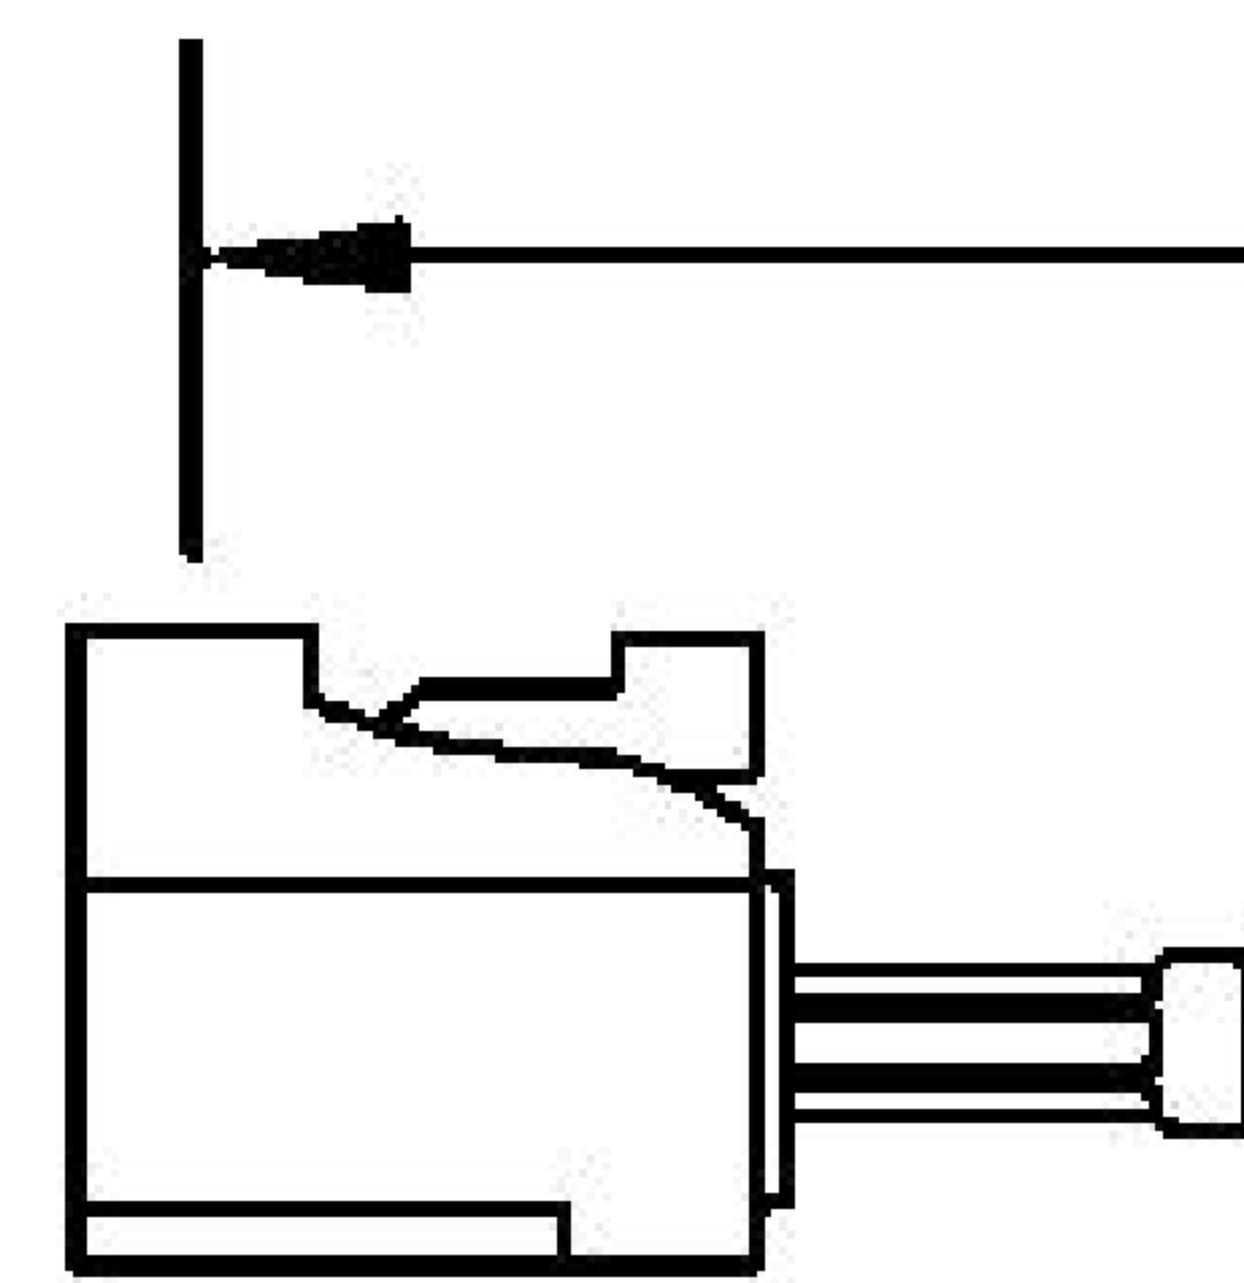

COMPONENTS	IMPEDANCE
FAKRAJACK	50 OHM
SMA MALE	50 OHM
ET-ET38392	50 OHM

Standard Lengths	
-12	12"
-24	24"
-36	36"
-48	48"
-60	60"
-XXX	Custom Length in Inches

Part Configurator			
1. Replace Y with code.			
2. Replace XX with length in inches.			
CODING	JACK	COLOR	APPLICATION
A	H	BLACK	RADIO WITH PHANTOM SUPPLY
B	H	WHITE	RADIO WITHOUT PHANTOM SUPPLY
C	D	BLUE	GPS: TELEMATICS OR NAVIGATION
D	D	BORDEAUX	GSM: CELLULAR PHONE
H	T	VIOLET	GPS: TELEMATICS AND NAVIGATION
I	R	BEIGE	BLUETOOTH
K	H	CURRY	RADIO WITH IF OUTPUT (ANTENNA DIVERSITY)
Z	R	WATER BLUE	NEUTRAL CODING

FAKRA JACK

LENGTH MEASURED FROM CONTACT TO CONTACT

8th Floor, Building 1, Yongfu Science and Technology Center Industrial Park, Nanzha District 5, Humen, 523900, Dongguan, Guangdong, China.

Website: www.ebeestock.com

Email: sales@ebeestock.com

COAXIAL & FIBER OPTICS

DWG TITLE	ET22381	DES_	sma-male-to-bordeaux-fakra-jack-cable-12-inch-length-using-rg174-coax-0022380
-----------	---------	------	---

SIZE A | FSCM NO. 53919 | CAD FILE 073102 | SCALE N/A | 127