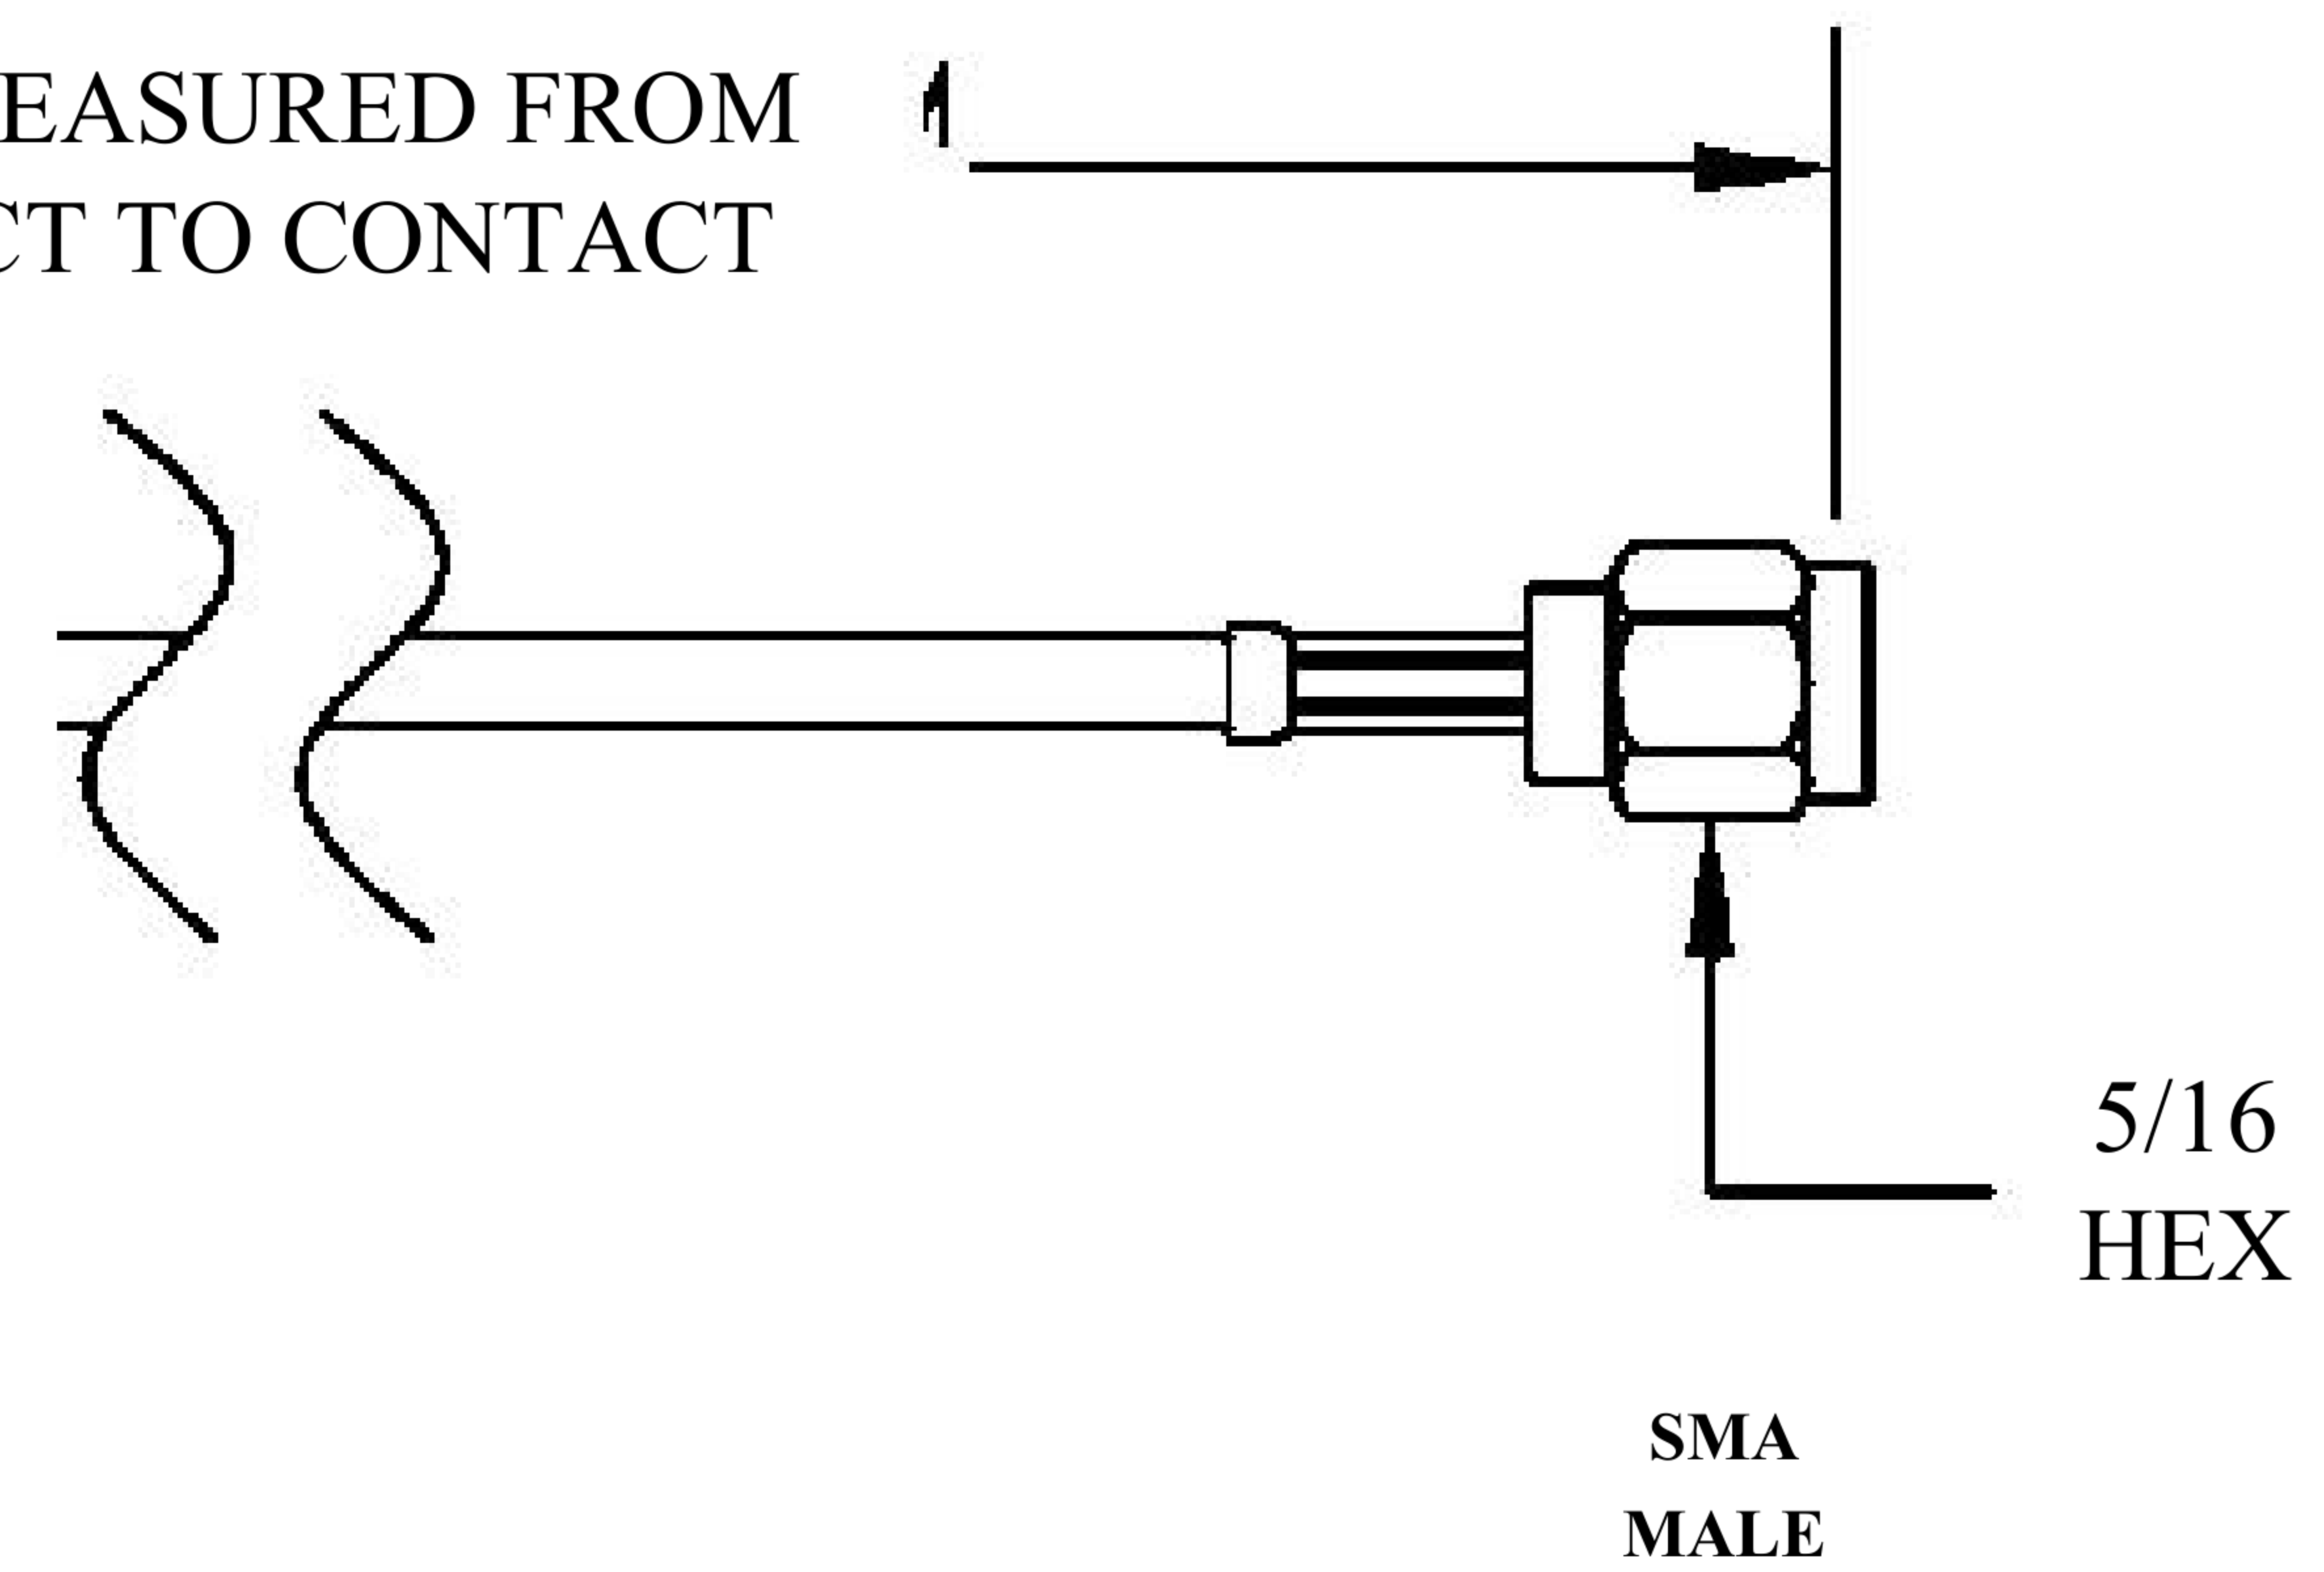

COMPONENTS	IMPEDANCE
FAKRAJACK	50 OHM
SMA MALE	50 OHM
ET-ET38392	50 OHM

Standard Lengths	
-12	12"
-24	24"
-36	36"
-48	48"
-60	60"
-XXX	Custom Length in Inches

Part Configurator			
1. Replace Y with code.			
2. Replace XX with length in inches.			
CODING	JACK	COLOR	APPLICATION
A	H	BLACK	RADIO WITH PHANTOM SUPPLY
B	H	WHITE	RADIO WITHOUT PHANTOM SUPPLY
C	D	BLUE	GPS: TELEMATICS OR NAVIGATION
D	D	BORDEAUX	GSM: CELLULAR PHONE
H	T	VIOLET	GPS: TELEMATICS AND NAVIGATION
I	R	BEIGE	BLUETOOTH
K	H	CURRY	RADIO WITH IF OUTPUT (ANTENNA DIVERSITY)
Z	R	WATER BLUE	NEUTRAL CODING

FAKRA JACK

LENGTH MEASURED FROM CONTACT TO CONTACT

8th Floor, Building 1, Yongfu Science and Technology Center Industrial Park, Nanzha District 5, Humen, 523900, Dongguan, Guangdong, China.

Website: www.ebeestock.com

Email: sales@ebeestock.com

COAXIAL & FIBER OPTICS

DWG TITLE	ET22381	DES_	sma-male-to-bordeaux-fakra-jack-cable-12-inch-length-using-rg174-coax-0022380
-----------	---------	------	---

SIZE A | FSCM NO. 53919 | CAD FILE 073102 | SCALE N/A | 127