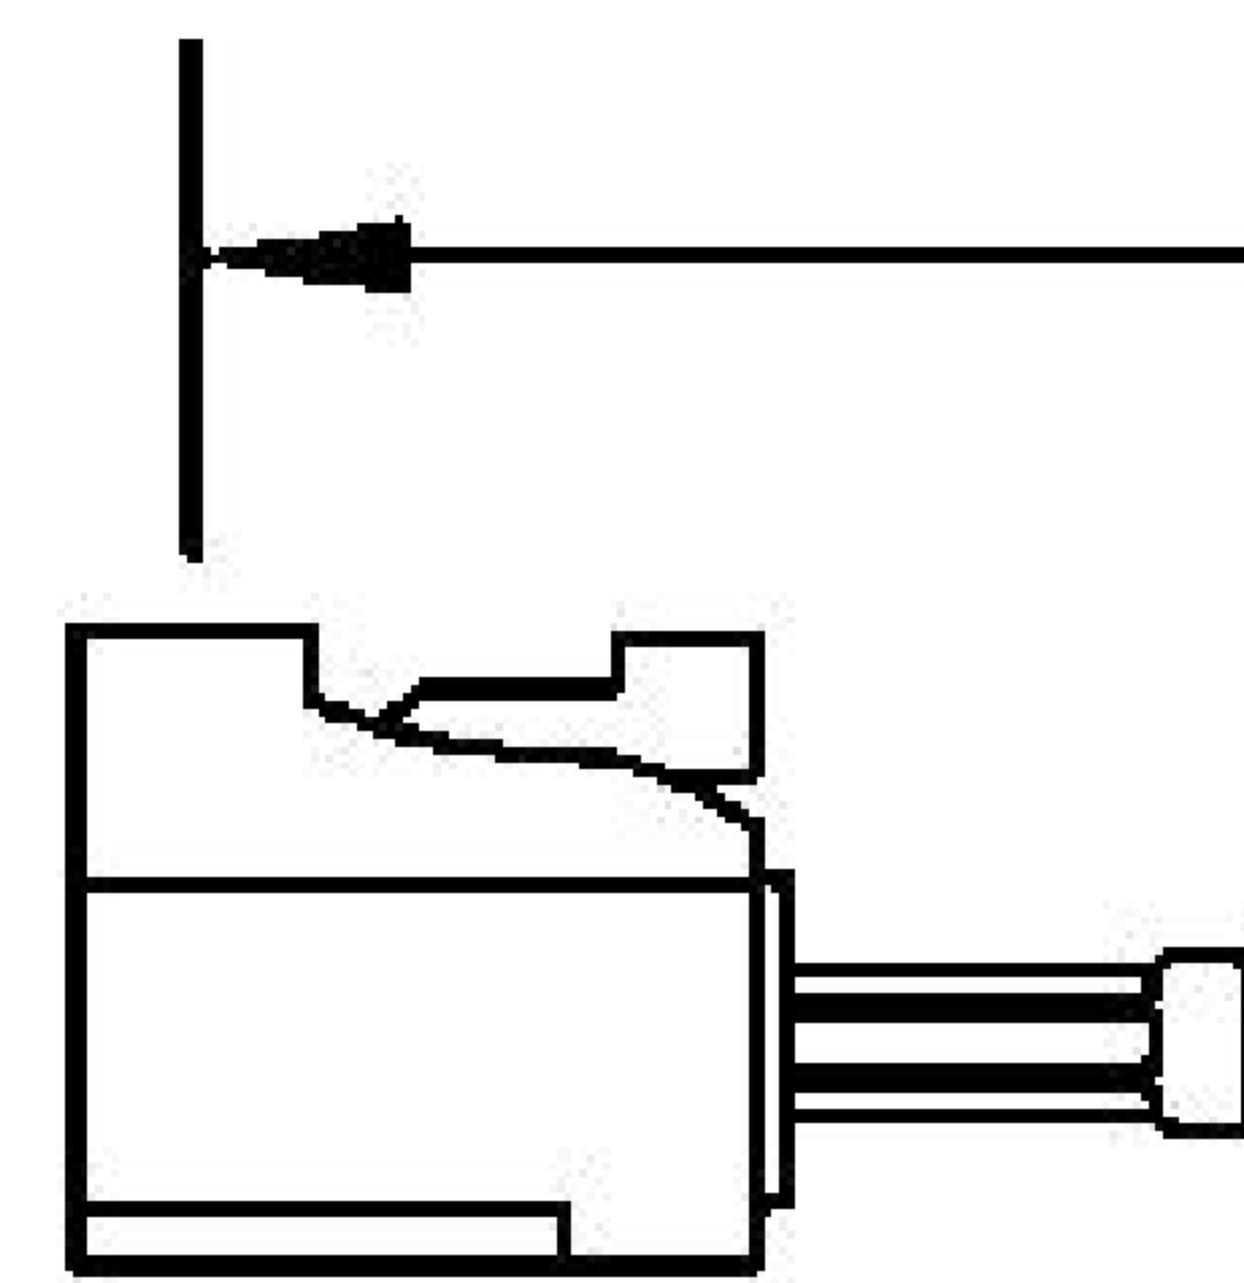

COMPONENTS	IMPEDANCE
FAKRAJACK	50 OHM
SMA MALE	50 OHM
ET-ET38392	50 OHM

Standard Lengths	
-12	12"
-24	24"
-36	36"
-48	48"
-60	60"
-XXX	Custom Length in Inches

Part Configurator			
1. Replace Y with code.			
2. Replace XX with length in inches.			
CODING	JACK	COLOR	APPLICATION
A	H	BLACK	RADIO WITH PHANTOM SUPPLY
B	H	WHITE	RADIO WITHOUT PHANTOM SUPPLY
C	D	BLUE	GPS: TELEMATICS OR NAVIGATION
D	D	BORDEAUX	GSM: CELLULAR PHONE
H	T	VIOLET	GPS: TELEMATICS AND NAVIGATION
I	R	BEIGE	BLUETOOTH
K	H	CURRY	RADIO WITH IF OUTPUT (ANTENNA DIVERSITY)
Z	R	WATER BLUE	NEUTRAL CODING

FAKRA JACK

LENGTH MEASURED FROM CONTACT TO CONTACT

8th Floor, Building 1, Yongfu Science and Technology Center Industrial Park, Nanzha District 5, Humen, 523900, Dongguan, Guangdong, China.

Website: [www.ebeestock.com](http://www.ebeestock.com)

Email: [sales@ebeestock.com](mailto:sales@ebeestock.com)

COAXIAL & FIBER OPTICS

DWG TITLE	ET22382	DES_	sma-male-to-bordeaux-fakra-jack-cable-12-inch-length-using-rg174-coax-0022380
-----------	---------	------	---

SIZE A | FSCM NO. 53919 | CAD FILE 073102 | SCALE N/A | 127

NOTES:

- UNLESS OTHERWISE SPECIFIED ALL DIMENSIONS ARE NOMINAL.
- ALL SPECIFICATIONS ARE SUBJECT TO CHANGE WITHOUT NOTICE AT ANY TIME.