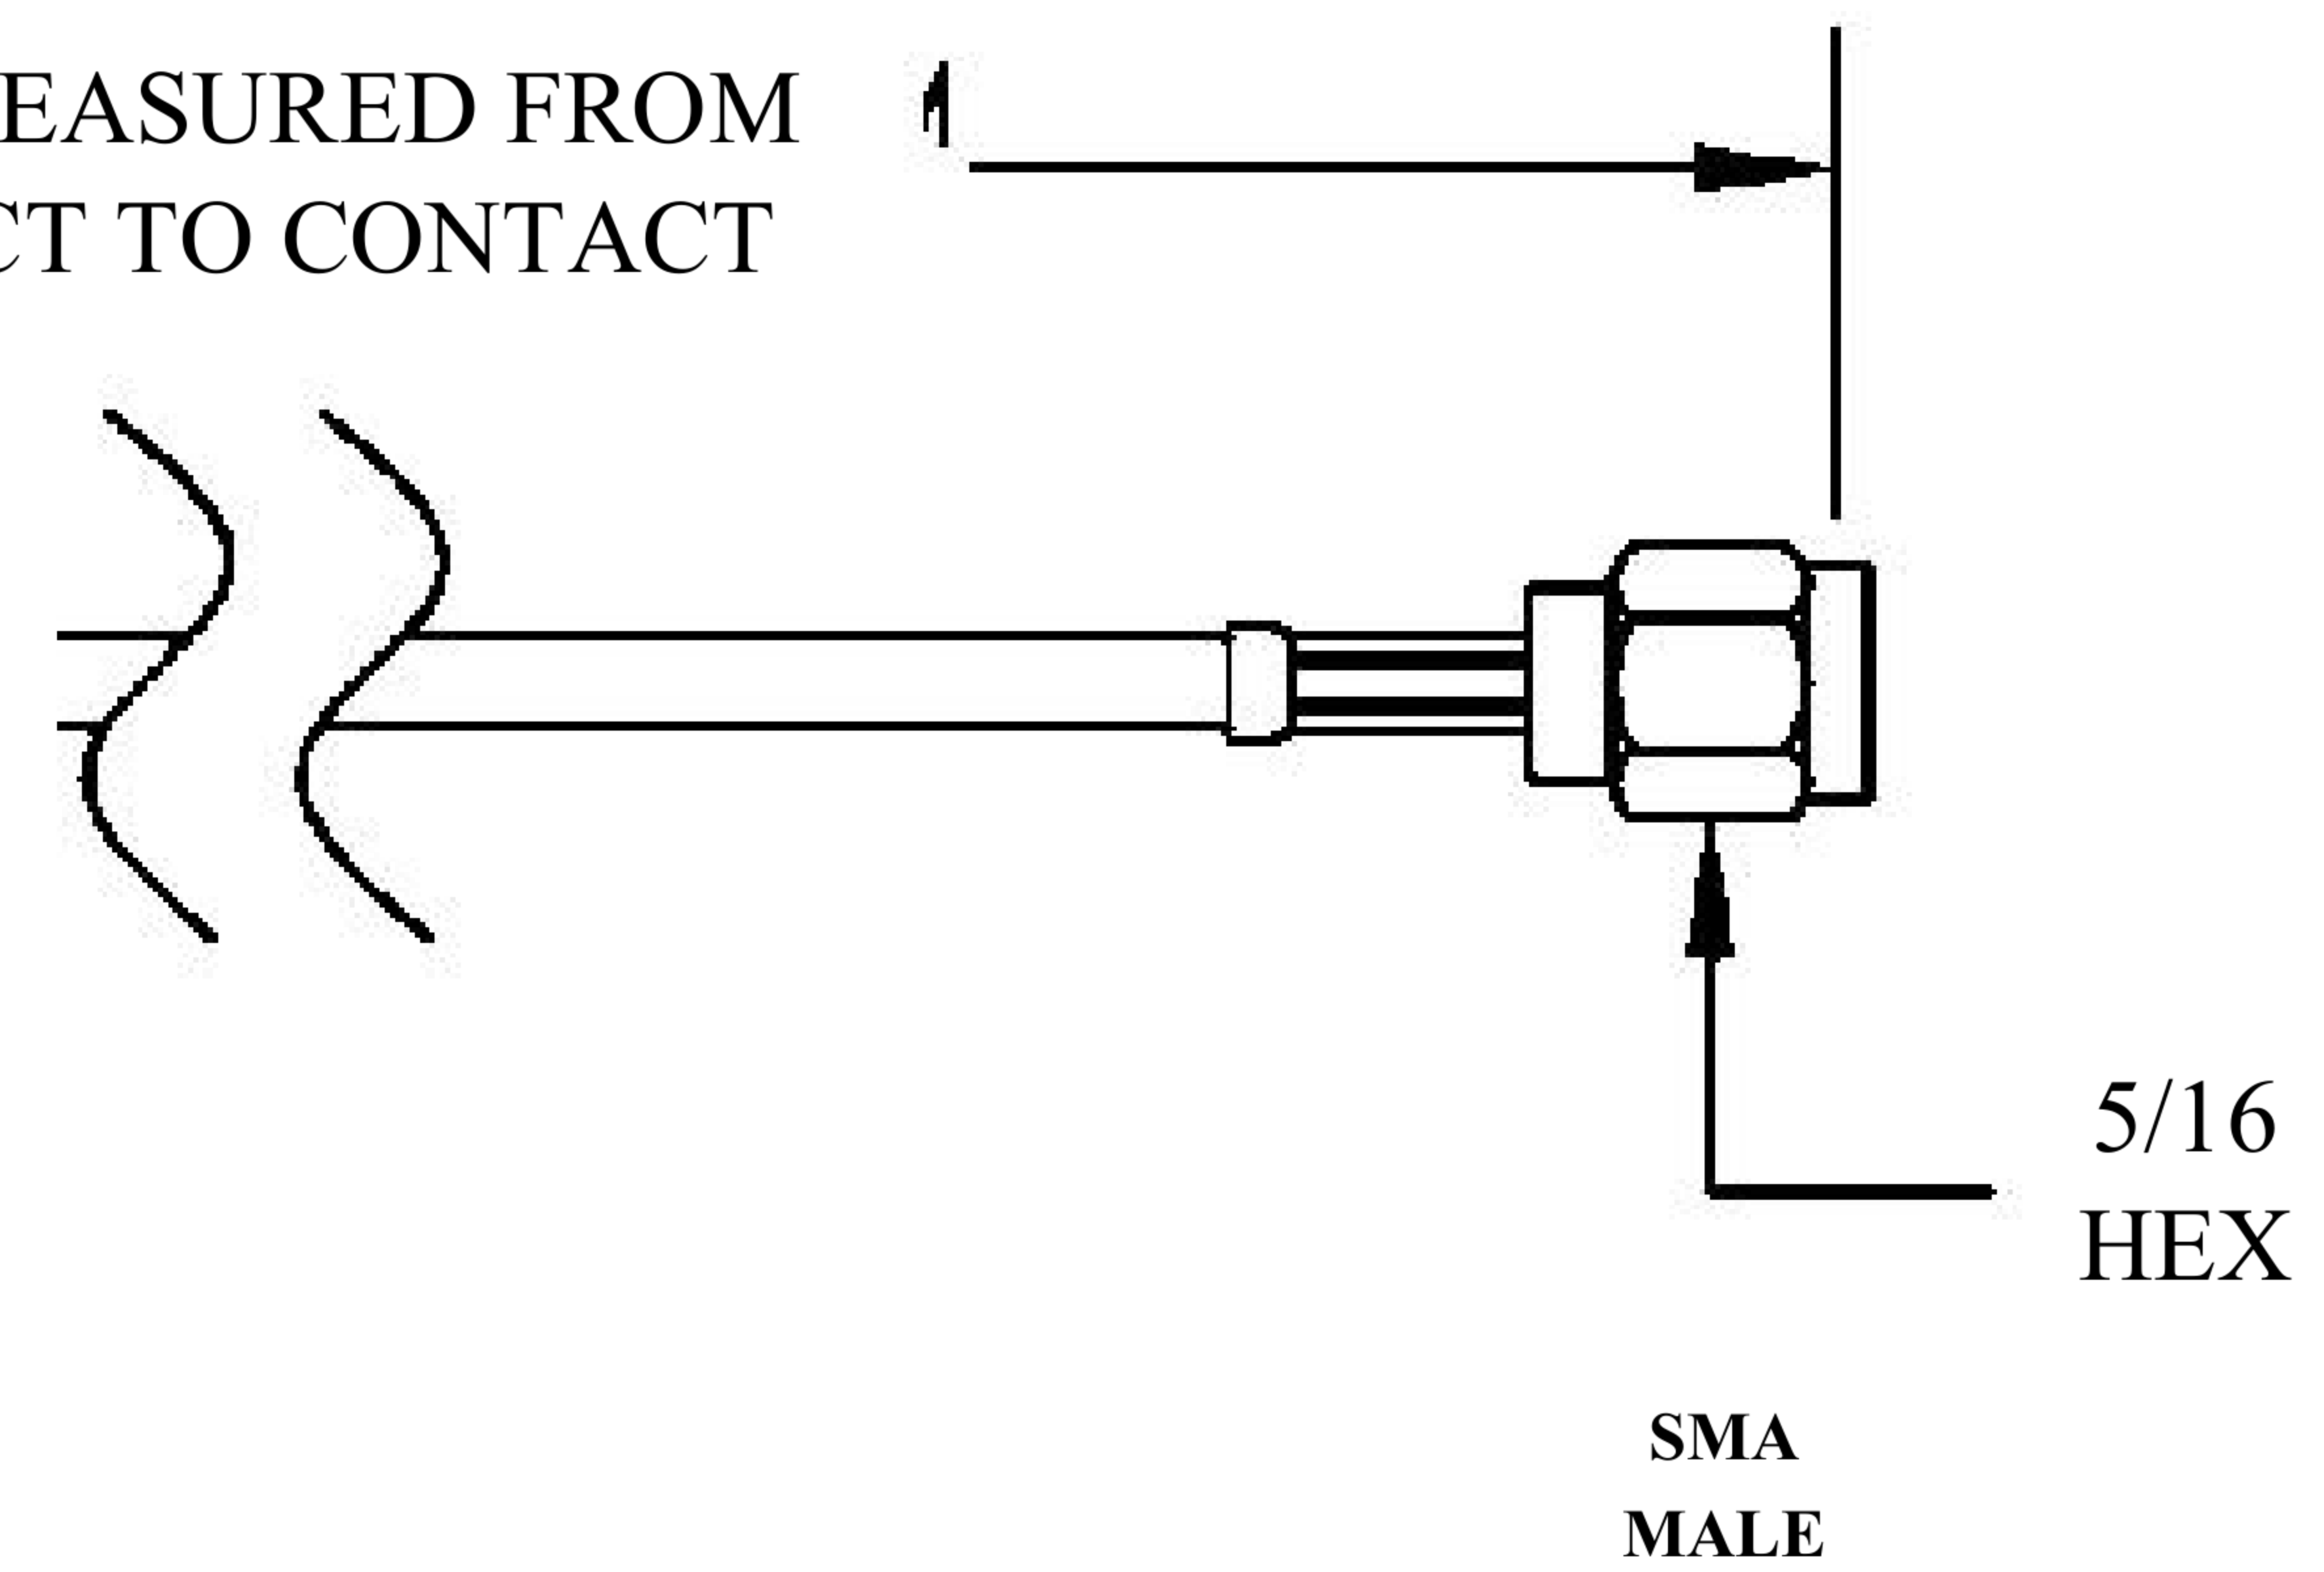

COMPONENTS	IMPEDANCE
FAKRAJACK	50 OHM
SMA MALE	50 OHM
ET-ET38392	50 OHM

Standard Lengths	
-12	12"
-24	24"
-36	36"
-48	48"
-60	60"
-XXX	Custom Length in Inches

Part Configurator			
1. Replace Y with code.			
2. Replace XX with length in inches.			
CODING	JACK	COLOR	APPLICATION
A	H	BLACK	RADIO WITH PHANTOM SUPPLY
B	H	WHITE	RADIO WITHOUT PHANTOM SUPPLY
C	D	BLUE	GPS: TELEMATICS OR NAVIGATION
D	D	BORDEAUX	GSM: CELLULAR PHONE
H	T	VIOLET	GPS: TELEMATICS AND NAVIGATION
I	R	BEIGE	BLUETOOTH
K	H	CURRY	RADIO WITH IF OUTPUT (ANTENNA DIVERSITY)
Z	R	WATER BLUE	NEUTRAL CODING

FAKRA JACK

LENGTH MEASURED FROM CONTACT TO CONTACT

8th Floor, Building 1, Yongfu Science and Technology Center Industrial Park, Nanzha District 5, Humen, 523900, Dongguan, Guangdong, China.

Website: [www.ebeestock.com](http://www.ebeestock.com)

Email: [sales@ebeestock.com](mailto:sales@ebeestock.com)

COAXIAL & FIBER OPTICS

DWG TITLE	ET22382	DES_	sma-male-to-bordeaux-fakra-jack-cable-12-inch-length-using-rg174-coax-0022380
-----------	---------	------	---

SIZE A | FSCM NO. 53919 | CAD FILE 073102 | SCALE N/A | 127

NOTES:

- UNLESS OTHERWISE SPECIFIED ALL DIMENSIONS ARE NOMINAL.
- ALL SPECIFICATIONS ARE SUBJECT TO CHANGE WITHOUT NOTICE AT ANY TIME.