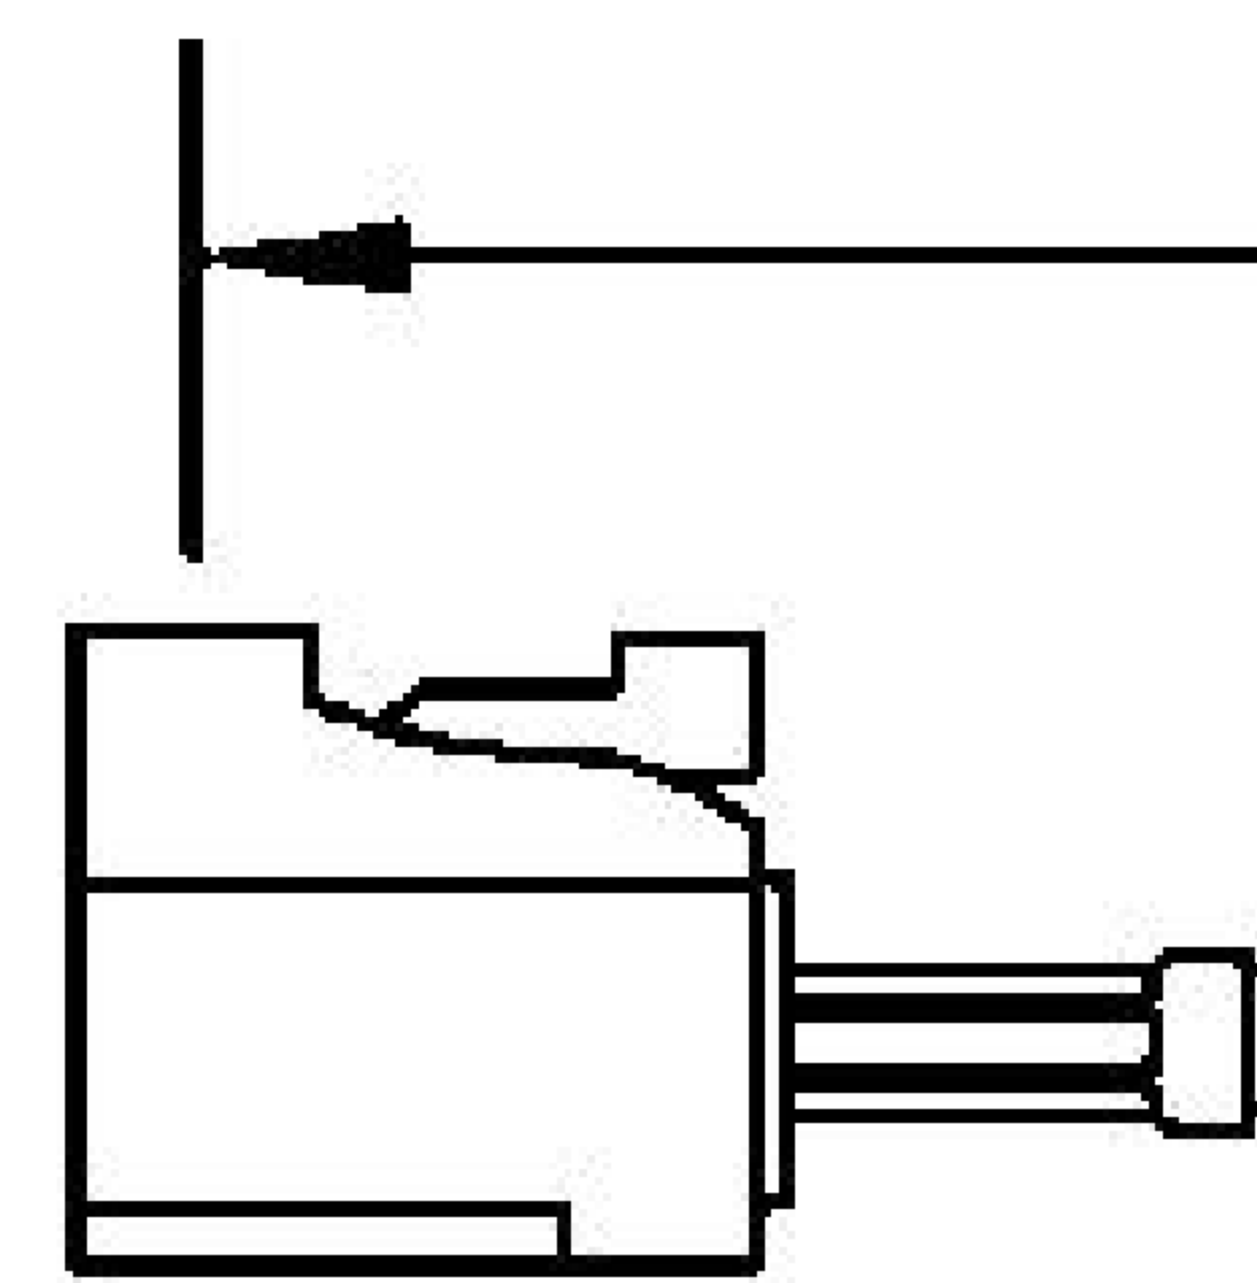

COMPONENTS	IMPEDANCE
FAKRAJACK	50 OHM
SMA MALE	50 OHM
ET-ET38392	50 OHM

Standard Lengths	
-12	12"
-24	24"
-36	36"
-48	48"
-60	60"
-XXX	Custom Length in Inches

Part Configurator			
1. Replace Y with code.			
2. Replace XX with length in inches.			
CODING	JACK	COLOR	APPLICATION
A	H	BLACK	RADIO WITH PHANTOM SUPPLY
B	H	WHITE	RADIO WITHOUT PHANTOM SUPPLY
C	D	BLUE	GPS: TELEMATICS OR NAVIGATION
D	D	BORDEAUX	GSM: CELLULAR PHONE
H	T	VIOLET	GPS: TELEMATICS AND NAVIGATION
I	R	BEIGE	BLUETOOTH
K	H	CURRY	RADIO WITH IF OUTPUT (ANTENNA DIVERSITY)
Z	R	WATER BLUE	NEUTRAL CODING

FAKRA JACK

LENGTH MEASURED FROM CONTACT TO CONTACT

8th Floor, Building 1, Yongfu Science and Technology Center Industrial Park, Nanzha District 5, Humen, 523900, Dongguan, Guangdong, China.

Website: www.ebeestock.com

Email: sales@ebeestock.com

COAXIAL & FIBER OPTICS

DWG TITLE	ET22383	DES_	sma-male-to-bordeaux-fakra-jack-cable-12-inch-length-using-rg174-coax-0022380
-----------	---------	------	---

SIZE A | FSCM NO. 53919 | CAD FILE 073102 | SCALE N/A | 127