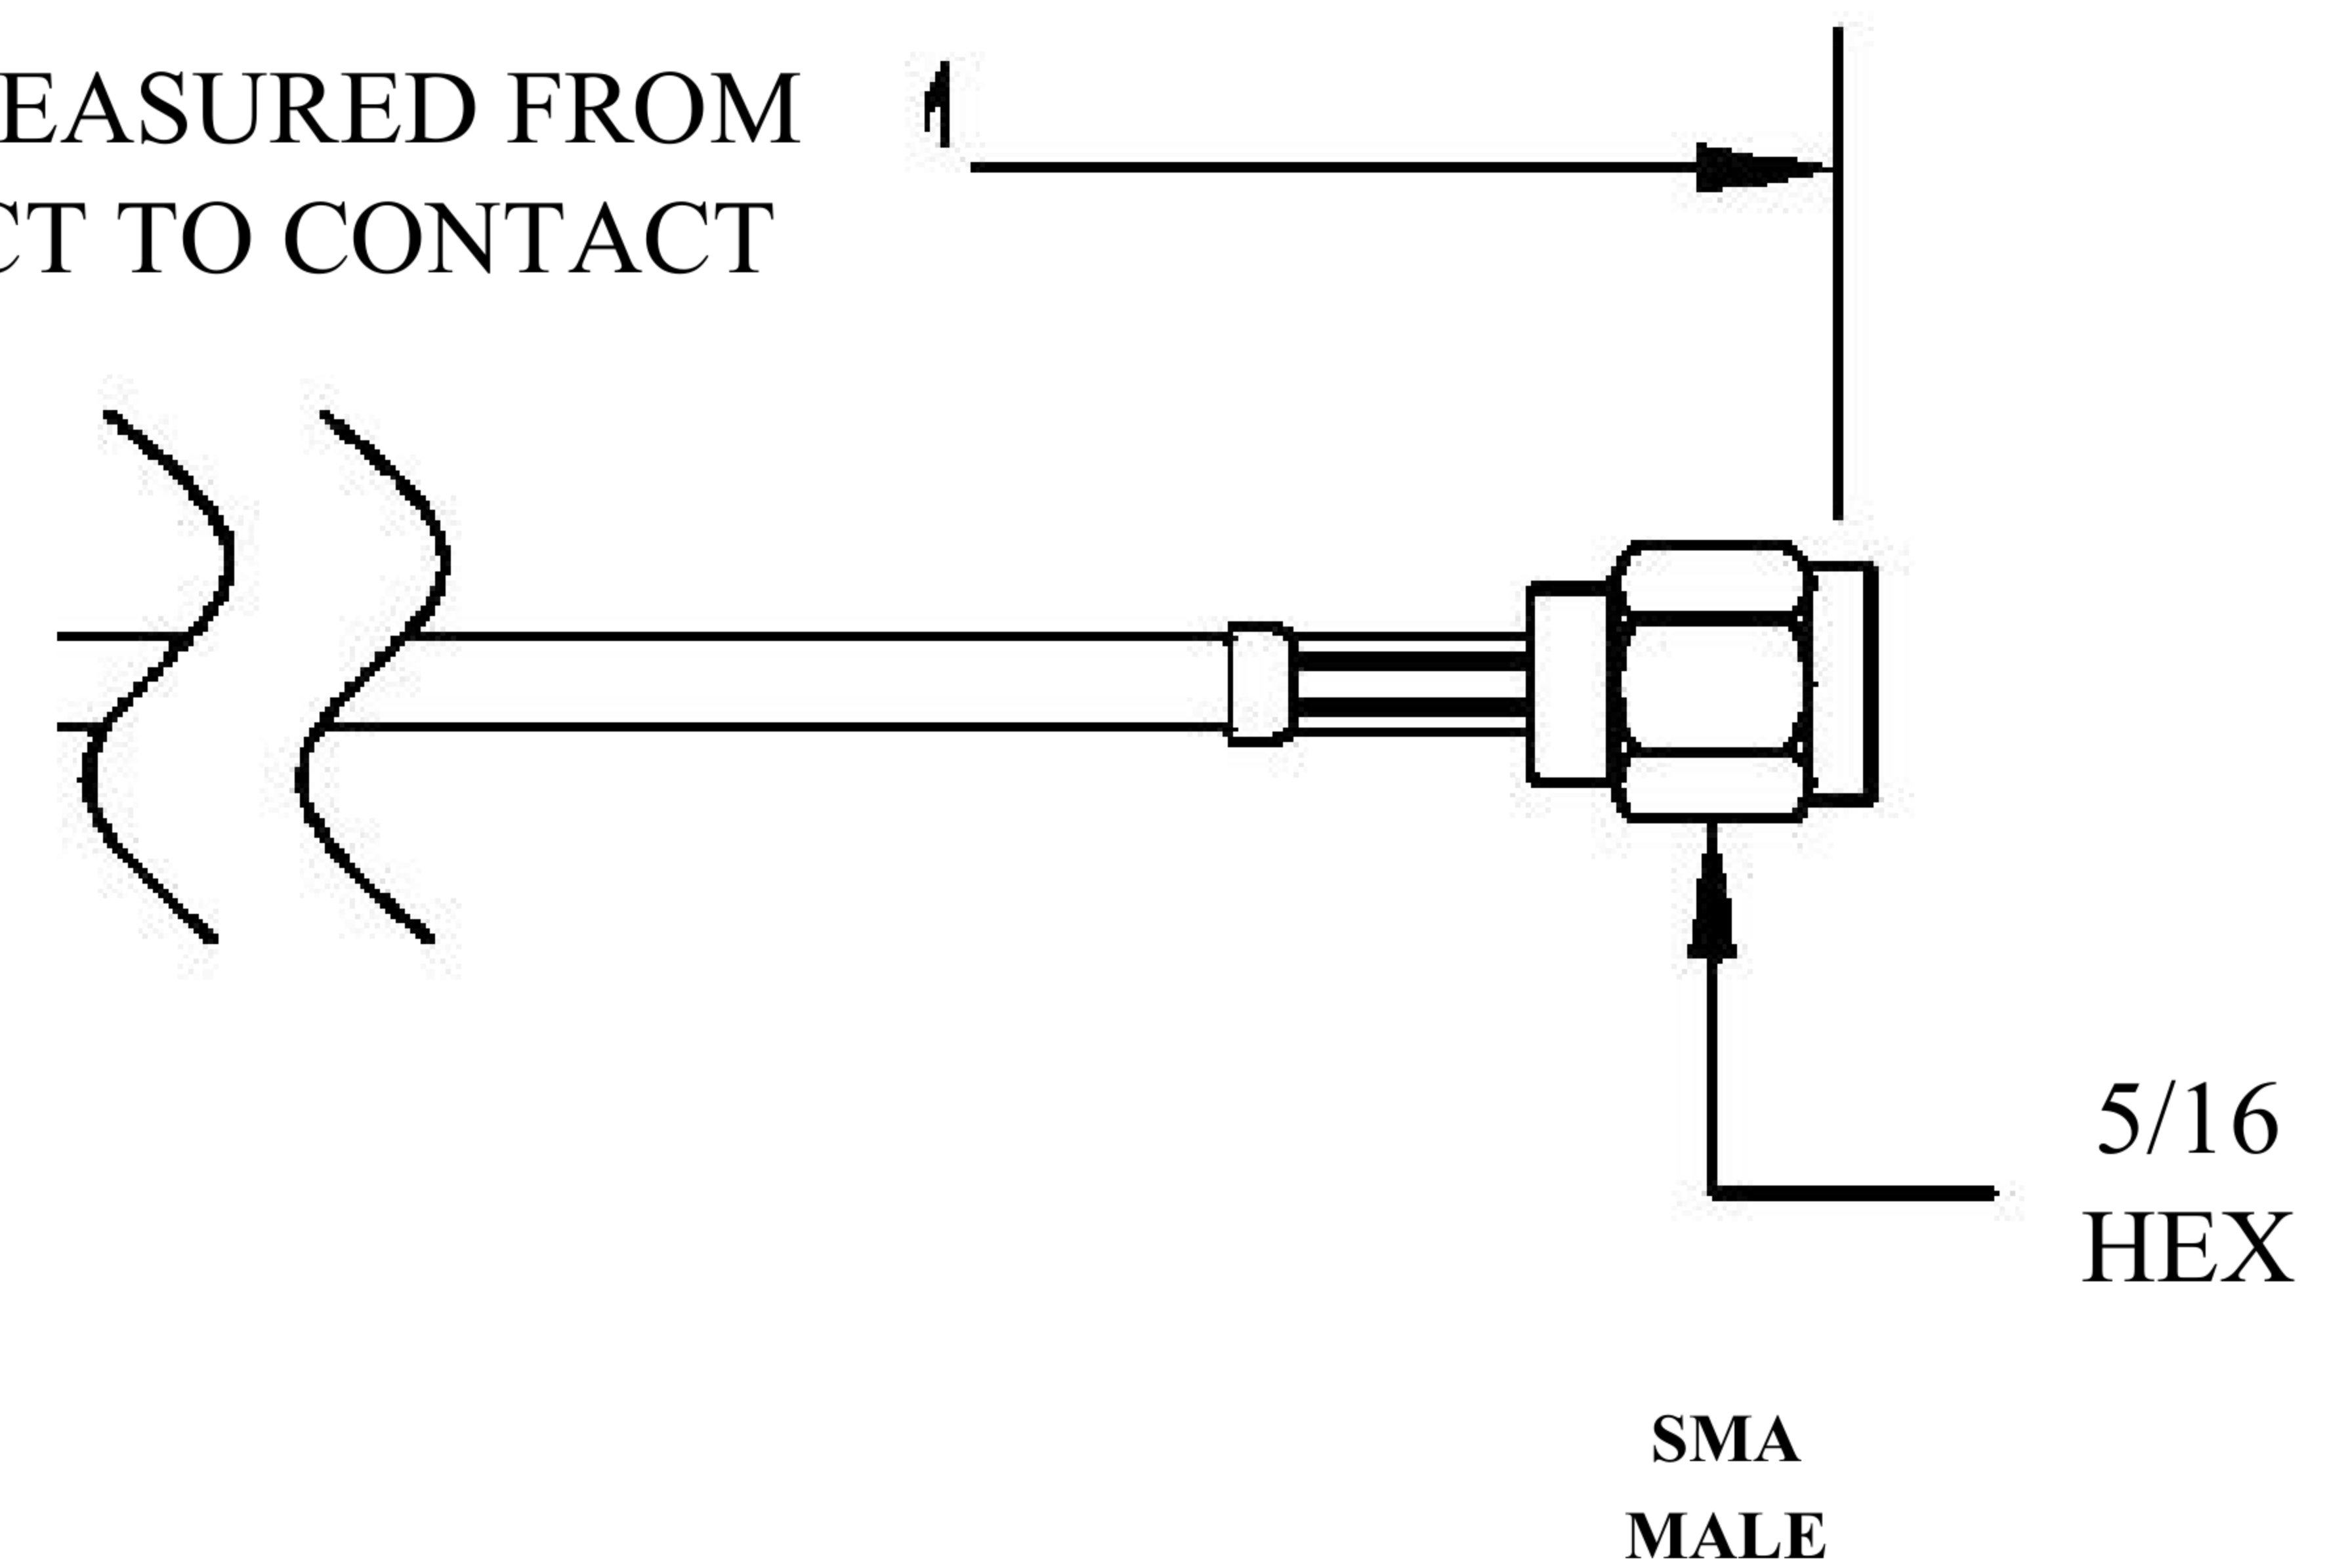

COMPONENTS	IMPEDANCE
FAKRAJACK	50 OHM
SMA MALE	50 OHM
ET-ET38392	50 OHM

Standard Lengths	
-12	12"
-24	24"
-36	36"
-48	48"
-60	60"
-XXX	Custom Length in Inches

Part Configurator			
1. Replace Y with code.			
2. Replace XX with length in inches.			
CODING	JACK	COLOR	APPLICATION
A	H	BLACK	RADIO WITH PHANTOM SUPPLY
B	H	WHITE	RADIO WITHOUT PHANTOM SUPPLY
C	D	BLUE	GPS: TELEMATICS OR NAVIGATION
D	D	BORDEAUX	GSM: CELLULAR PHONE
H	T	VIOLET	GPS: TELEMATICS AND NAVIGATION
I	R	BEIGE	BLUETOOTH
K	H	CURRY	RADIO WITH IF OUTPUT (ANTENNA DIVERSITY)
Z	R	WATER BLUE	NEUTRAL CODING

FAKRA JACK

LENGTH MEASURED FROM CONTACT TO CONTACT

8th Floor, Building 1, Yongfu Science and Technology Center Industrial Park, Nanzha District 5, Humen, 523900, Dongguan, Guangdong, China.

Website: www.ebeestock.com

Email: sales@ebeestock.com

COAXIAL & FIBER OPTICS

DWG TITLE	ET22383	DES_	sma-male-to-bordeaux-fakra-jack-cable-12-inch-length-using-rg174-coax-0022380
-----------	---------	------	---

SIZE A | FSCM NO. 53919 | CAD FILE 073102 | SCALE N/A | 127