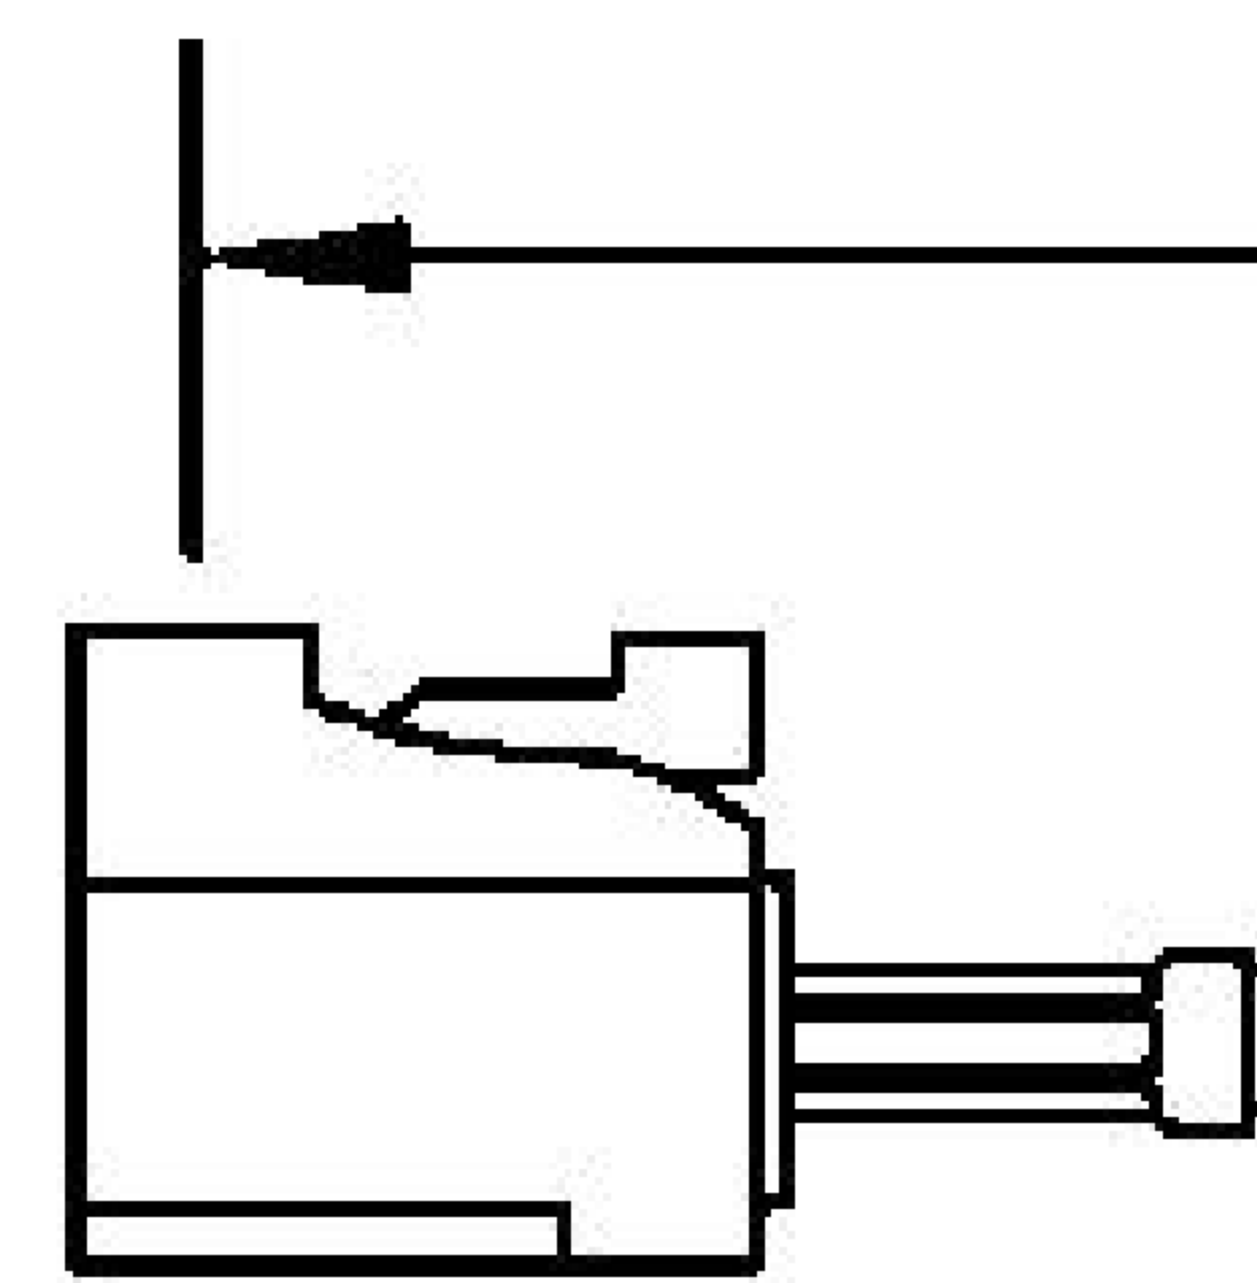

COMPONENTS	IMPEDANCE
FAKRAJACK	50 OHM
SMA MALE	50 OHM
ET-ET38392	50 OHM

Standard Lengths	
-12	12"
-24	24"
-36	36"
-48	48"
-60	60"
-XXX	Custom Length in Inches

Part Configurator			
1. Replace Y with code.			
2. Replace XX with length in inches.			
CODING	JACK	COLOR	APPLICATION
A	H	BLACK	RADIO WITH PHANTOM SUPPLY
B	H	WHITE	RADIO WITHOUT PHANTOM SUPPLY
C	D	BLUE	GPS: TELEMATICS OR NAVIGATION
D	D	BORDEAUX	GSM: CELLULAR PHONE
H	T	VIOLET	GPS: TELEMATICS AND NAVIGATION
I	R	BEIGE	BLUETOOTH
K	H	CURRY	RADIO WITH IF OUTPUT (ANTENNA DIVERSITY)
Z	R	WATER BLUE	NEUTRAL CODING

FAKRA JACK

LENGTH MEASURED FROM CONTACT TO CONTACT

8th Floor, Building 1, Yongfu Science and Technology Center Industrial Park, Nanzha District 5, Humen, 523900, Dongguan, Guangdong, China.

Website: www.ebeestock.com

Email: sales@ebeestock.com

COAXIAL & FIBER OPTICS

DWG TITLE	ET22384	DES_	sma-male-to-bordeaux-fakra-jack-cable-12-inch-length-using-rg174-coax-0022380
-----------	---------	------	---

SIZE A | FSCM NO. 53919 | CAD FILE 073102 | SCALE N/A | 127