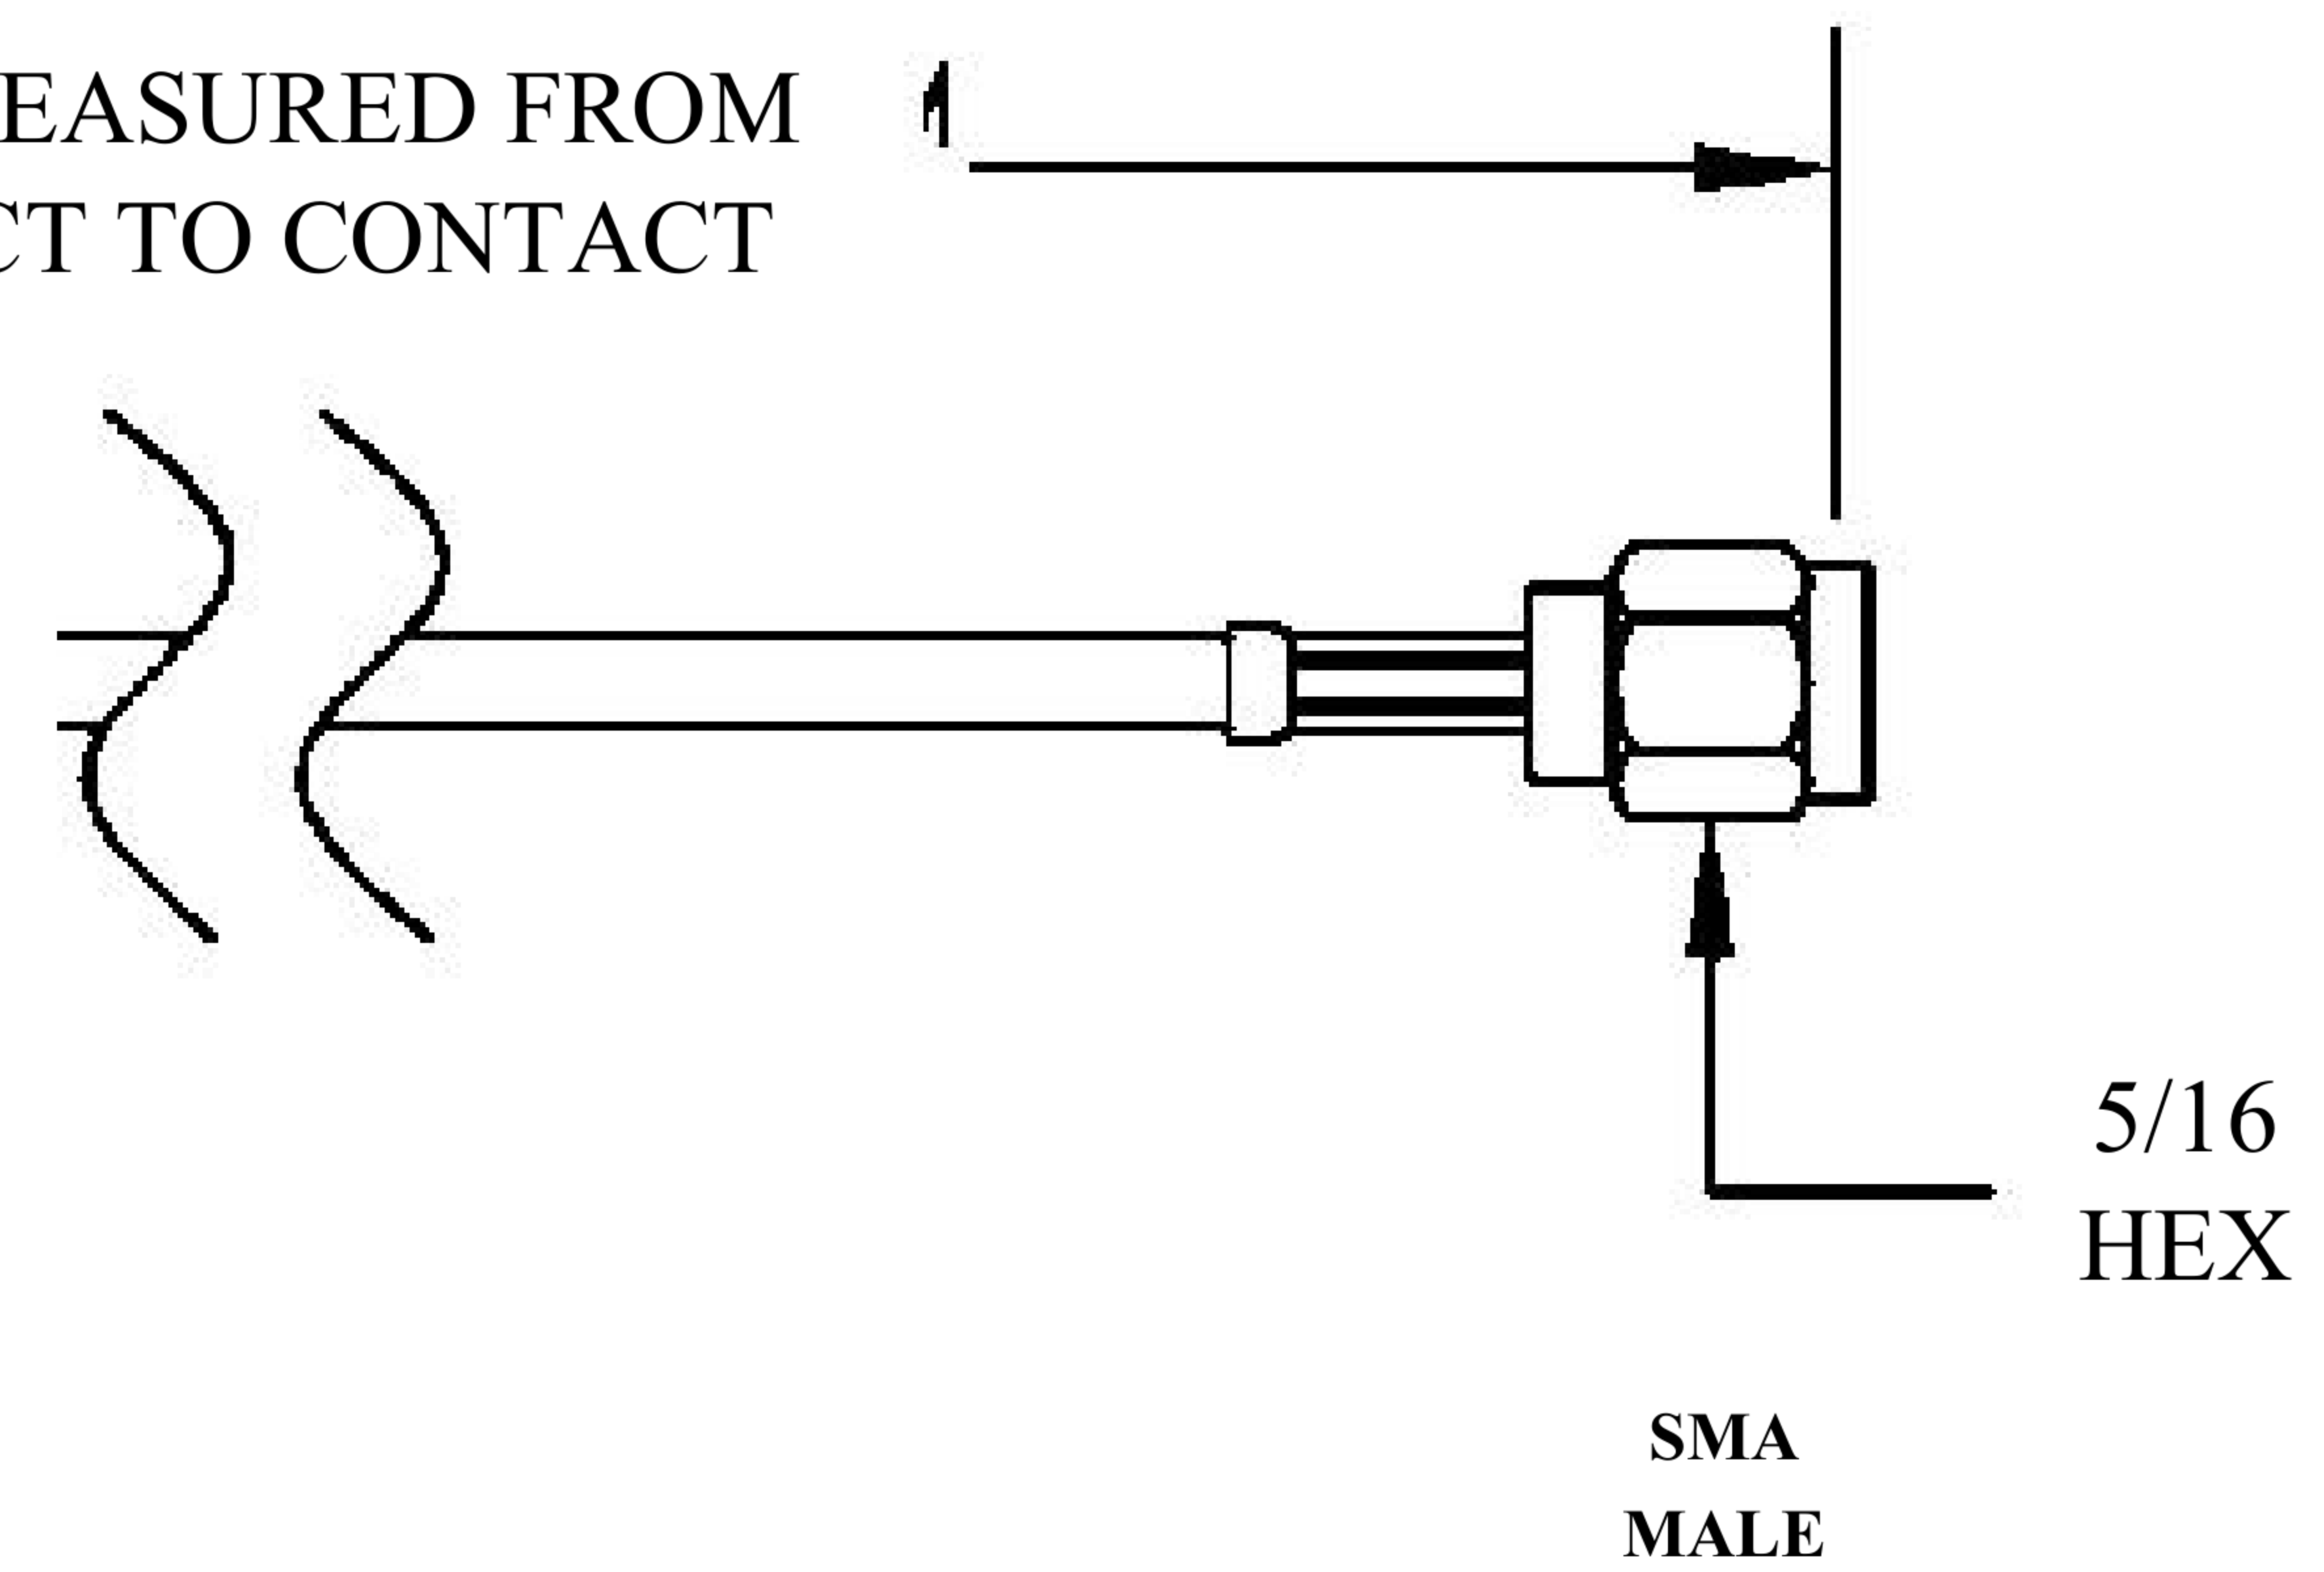

COMPONENTS	IMPEDANCE
FAKRAJACK	50 OHM
SMA MALE	50 OHM
ET-ET38392	50 OHM

Standard Lengths	
-12	12"
-24	24"
-36	36"
-48	48"
-60	60"
-XXX	Custom Length in Inches

Part Configurator			
1. Replace Y with code.			
2. Replace XX with length in inches.			
CODING	JACK	COLOR	APPLICATION
A	H	BLACK	RADIO WITH PHANTOM SUPPLY
B	H	WHITE	RADIO WITHOUT PHANTOM SUPPLY
C	D	BLUE	GPS: TELEMATICS OR NAVIGATION
D	D	BORDEAUX	GSM: CELLULAR PHONE
H	T	VIOLET	GPS: TELEMATICS AND NAVIGATION
I	R	BEIGE	BLUETOOTH
K	H	CURRY	RADIO WITH IF OUTPUT (ANTENNA DIVERSITY)
Z	R	WATER BLUE	NEUTRAL CODING

FAKRA JACK

LENGTH MEASURED FROM CONTACT TO CONTACT

8th Floor, Building 1, Yongfu Science and Technology Center Industrial Park, Nanzha District 5, Humen, 523900, Dongguan, Guangdong, China.

Website: www.ebeestock.com

Email: sales@ebeestock.com

COAXIAL & FIBER OPTICS

DWG TITLE	ET22384	DES_	sma-male-to-bordeaux-fakra-jack-cable-12-inch-length-using-rg174-coax-0022380
-----------	---------	------	---

SIZE A | FSCM NO. 53919 | CAD FILE 073102 | SCALE N/A | 127