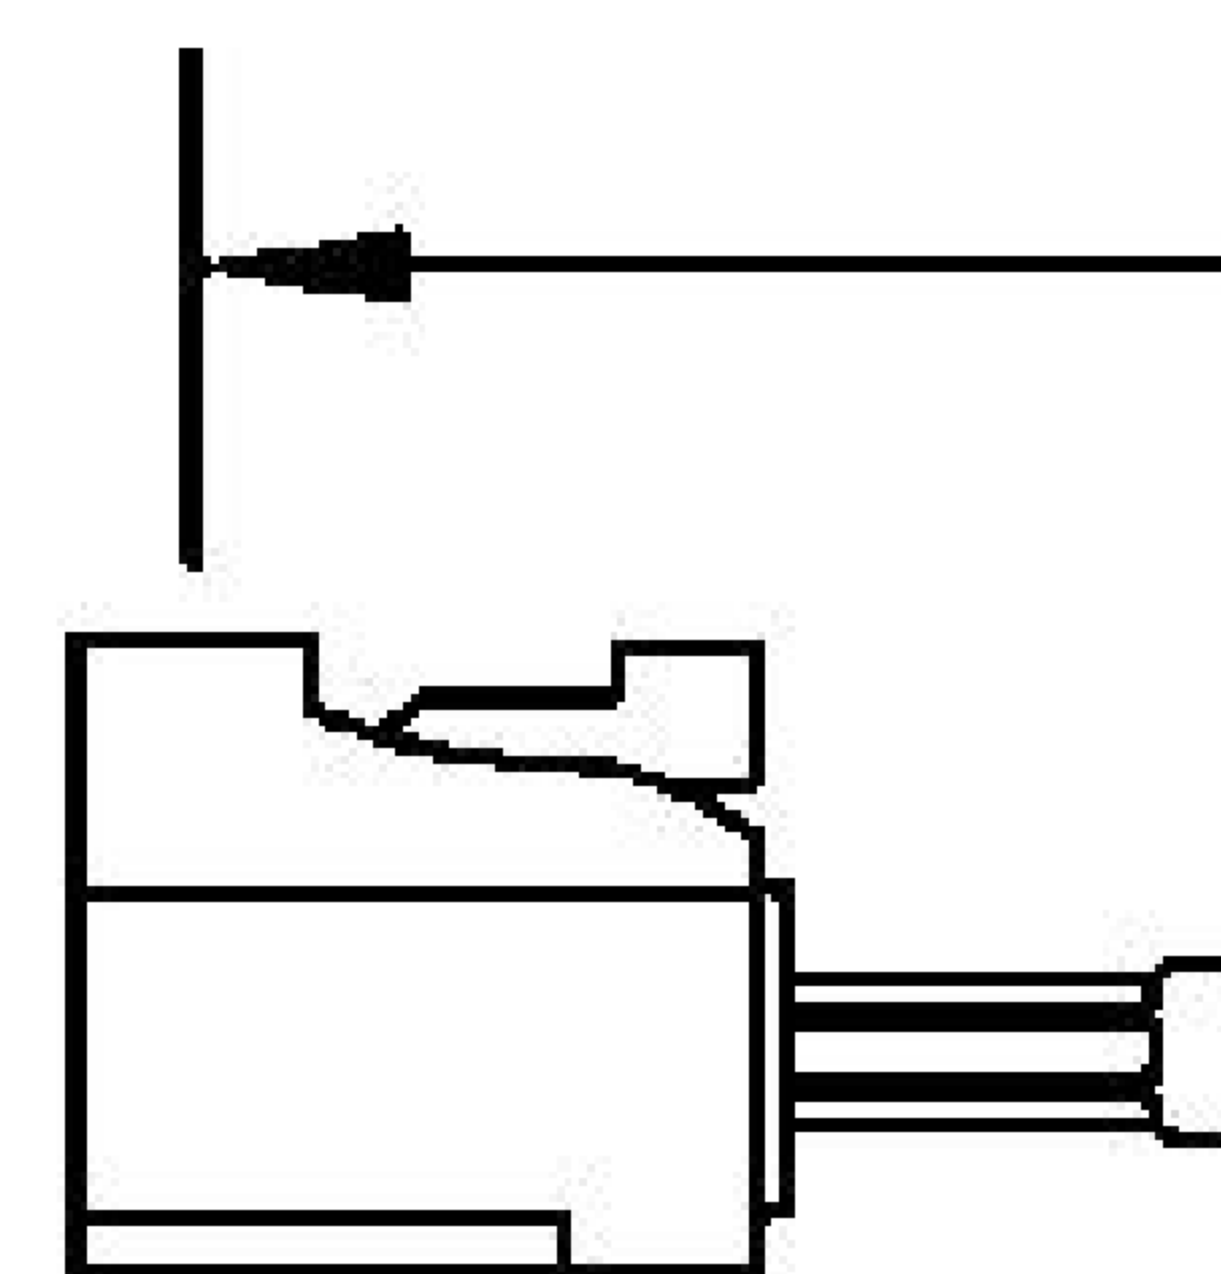

COMPONENTS	IMPEDANCE
FAKRAJACK	50 OHM
SMA MALE	50 OHM
ET-ET38392	50 OHM

Standard Lengths	
-12	12"
-24	24"
-36	36"
-48	48"
-60	60"
-XXX	Custom Length in Inches

Part Configurator			
1. Replace Y with code.			
2. Replace XX with length in inches.			
CODING	JACK	COLOR	APPLICATION
A	H	BLACK	RADIO WITH PHANTOM SUPPLY
B	H	WHITE	RADIO WITHOUT PHANTOM SUPPLY
C	D	BLUE	GPS: TELEMATICS OR NAVIGATION
D	D	BORDEAUX	GSM: CELLULAR PHONE
H	T	VIOLET	GPS: TELEMATICS AND NAVIGATION
I	R	BEIGE	BLUETOOTH
K	H	CURRY	RADIO WITH IF OUTPUT (ANTENNA DIVERSITY)
Z	R	WATER BLUE	NEUTRAL CODING

FAKRA JACK

LENGTH MEASURED FROM CONTACT TO CONTACT

5/16 HEX  
SMA MALE

8th Floor, Building 1, Yongfu Science and Technology Center Industrial Park, Nanzha District 5, Humen, 523900, Dongguan, Guangdong, China.

Website: [www.ebeestock.com](http://www.ebeestock.com)

Email: [sales@ebeestock.com](mailto:sales@ebeestock.com)

COAXIAL & FIBER OPTICS

DWG TITLE	ET22385	DES_	sma-male-to-violet-fakra-jack-cable-12-inch-length-using-rg174-coax-0022385
-----------	---------	------	---