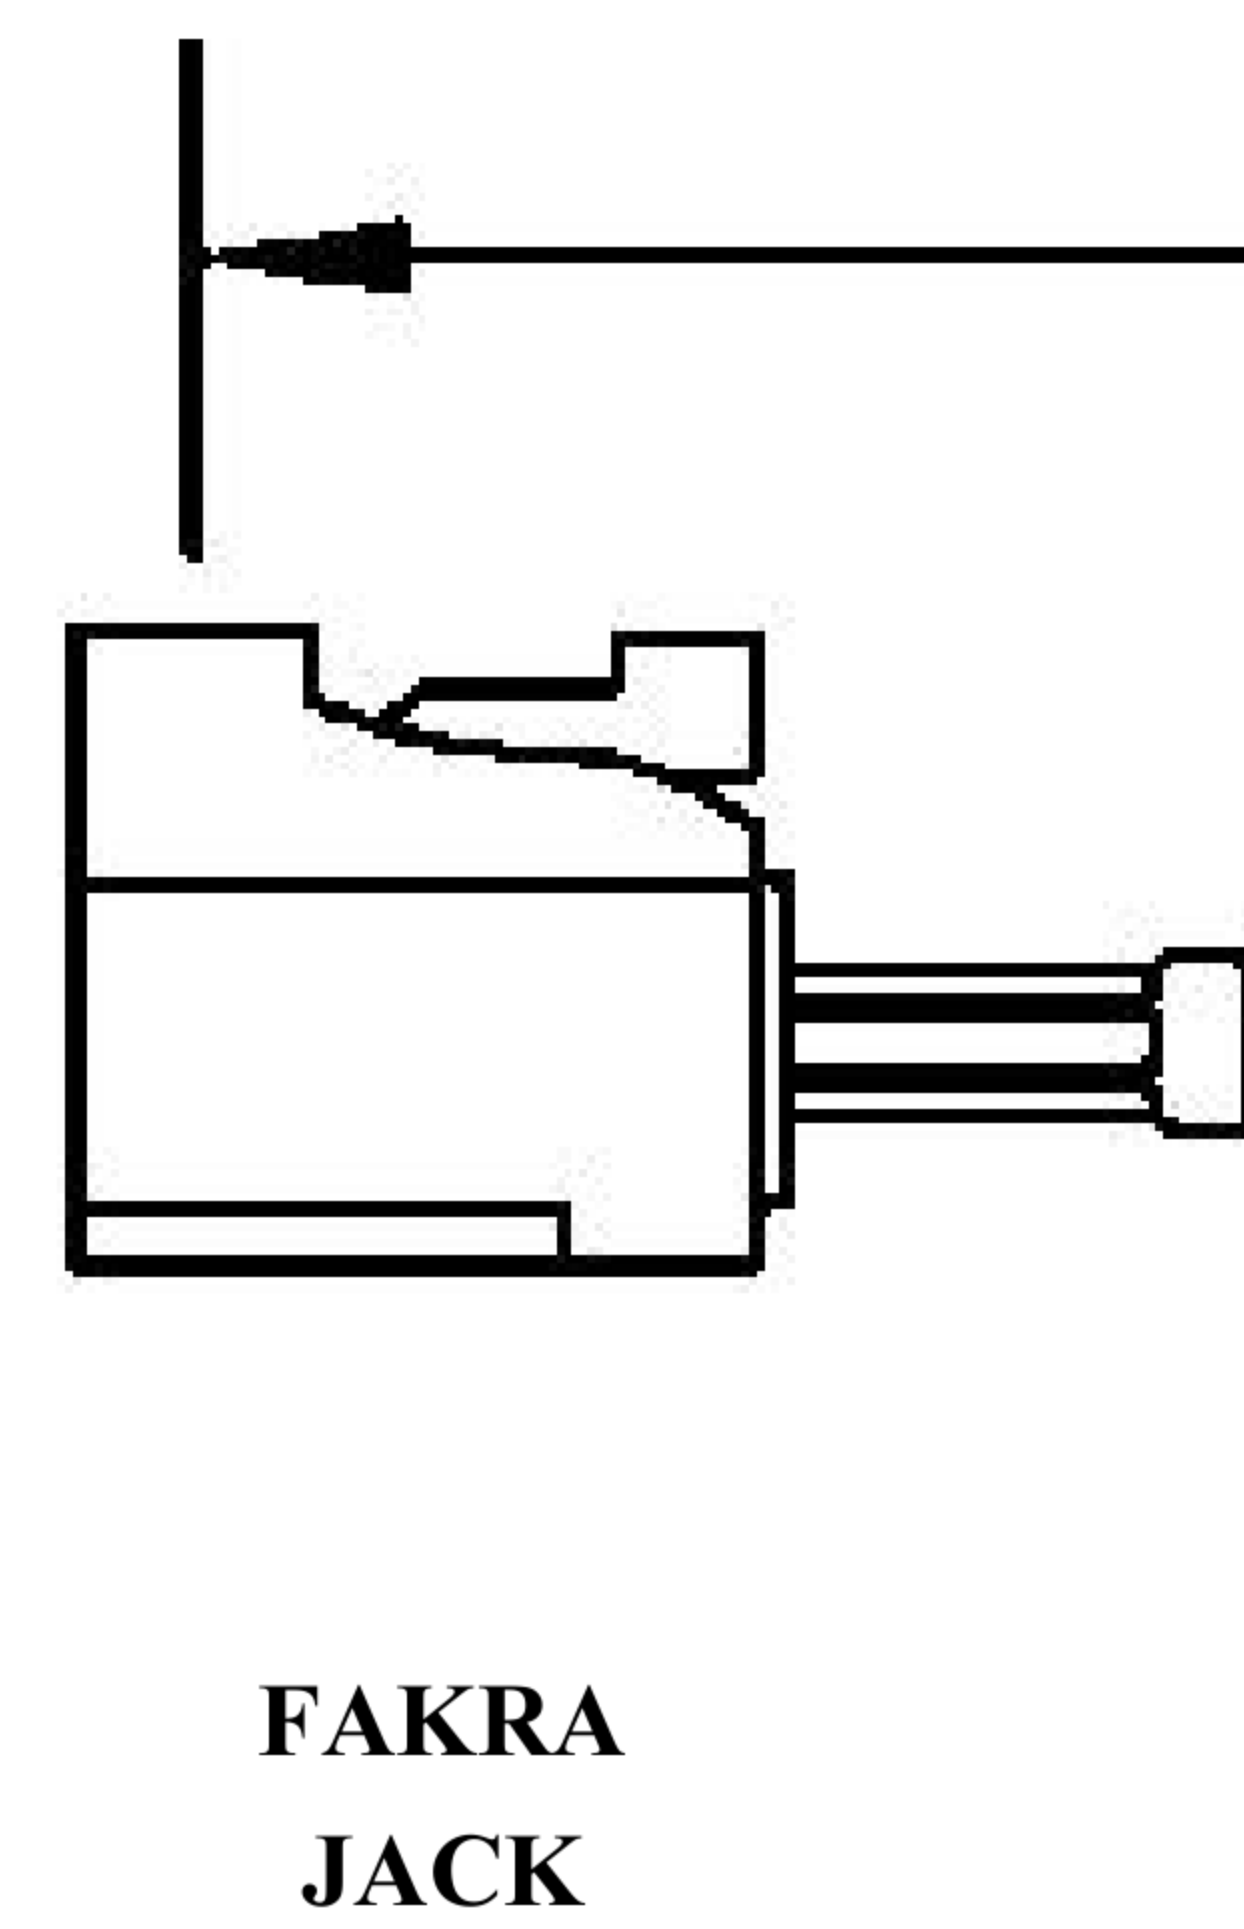

COMPONENTS	IMPEDANCE
FAKRAJACK	50 OHM
SMA MALE	50 OHM
ET-ET38392	50 OHM

Standard Lengths	
-12	12"
-24	24"
-36	36"
-48	48"
-60	60"
-XXX	Custom Length in Inches

Part Configurator			
1. Replace Y with code.			
2. Replace XX with length in inches.			
CODING	JACK	COLOR	APPLICATION
A	H	BLACK	RADIO WITH PHANTOM SUPPLY
B	H	WHITE	RADIO WITHOUT PHANTOM SUPPLY
C		BLUE	GPS: TELEMATICS OR NAVIGATION
D		BORDEAUX	GSM: CELLULAR PHONE
H	T	VIOLET	GPS: TELEMATICS AND NAVIGATION
I	R	BEIGE	BLUETOOTH
K	H	CURRY	RADIO WITH IF OUTPUT (ANTENNA DIVERSITY)
Z	R	WATER BLUE	NEUTRAL CODING

LENGTH MEASURED FROM CONTACT TO CONTACT

8th Floor, Building 1, Yongfu Science and Technology Center Industrial Park, Nanzha District 5, Humen, 523900, Dongguan, Guangdong, China.

Website: [www.ebeestock.com](http://www.ebeestock.com)

Email: [sales@ebeestock.com](mailto:sales@ebeestock.com)

COAXIAL & FIBER OPTICS

DWG TITLE	ET22386	DES_	sma-male-to-violet-fakra-jack-cable-12-inch-length-using-rg174-coax-0022385
-----------	---------	------	---