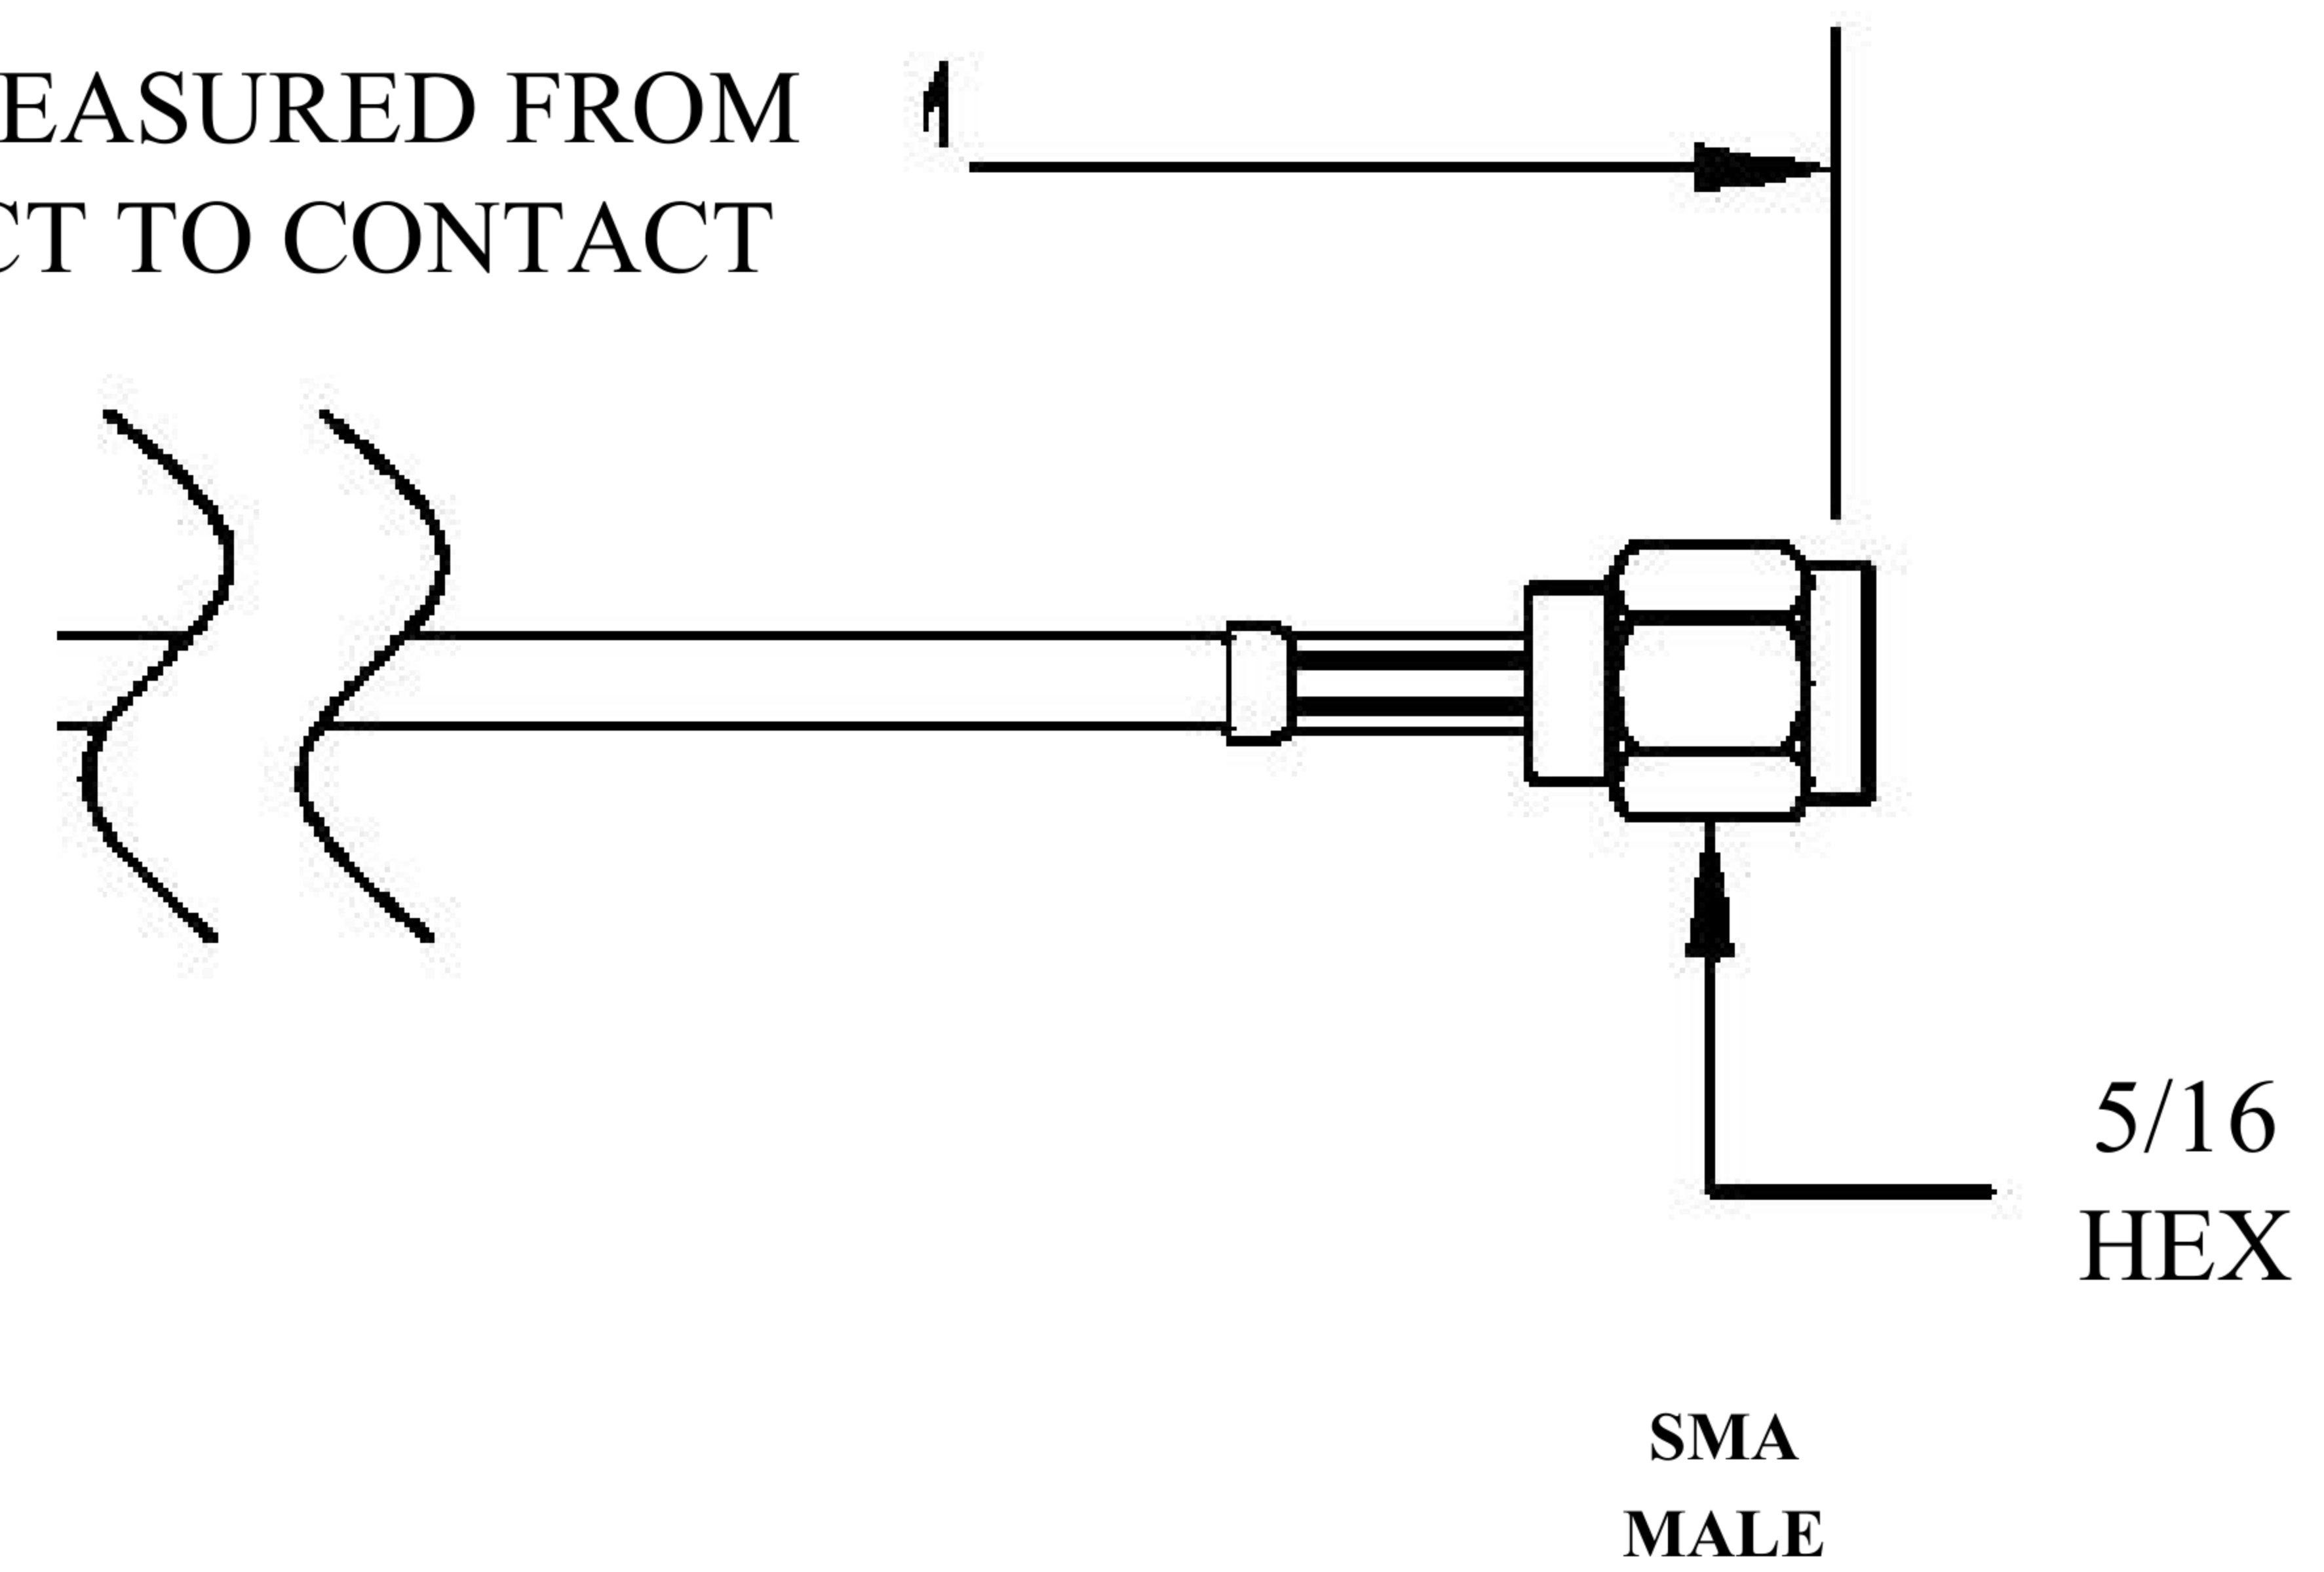

COMPONENTS	IMPEDANCE
FAKRAJACK	50 OHM
SMA MALE	50 OHM
ET-ET38392	50 OHM

Standard Lengths	
-12	12"
-24	24"
-36	36"
-48	48"
-60	60"
-XXX	Custom Length in Inches

Part Configurator			
1. Replace Y with code.			
2. Replace XX with length in inches.			
CODING	JACK	COLOR	APPLICATION
A	H	BLACK	RADIO WITH PHANTOM SUPPLY
B	H	WHITE	RADIO WITHOUT PHANTOM SUPPLY
C		BLUE	GPS: TELEMATICS OR NAVIGATION
D		BORDEAUX	GSM: CELLULAR PHONE
H	T	VIOLET	GPS: TELEMATICS AND NAVIGATION
I	R	BEIGE	BLUETOOTH
K	H	CURRY	RADIO WITH IF OUTPUT (ANTENNA DIVERSITY)
Z	R	WATER BLUE	NEUTRAL CODING

LENGTH MEASURED FROM CONTACT TO CONTACT

8th Floor, Building 1, Yongfu Science and Technology Center Industrial Park, Nanzha District 5, Humen, 523900, Dongguan, Guangdong, China.

Website: [www.ebeestock.com](http://www.ebeestock.com)

Email: [sales@ebeestock.com](mailto:sales@ebeestock.com)

COAXIAL & FIBER OPTICS

DWG TITLE	ET22386	DES_	sma-male-to-violet-fakra-jack-cable-12-inch-length-using-rg174-coax-0022385
-----------	---------	------	---

SIZE A | FSCM NO. 53919 | CAD FILE 073102 | SCALE N/A | 127

NOTES:

- UNLESS OTHERWISE SPECIFIED ALL DIMENSIONS ARE NOMINAL.
- ALL SPECIFICATIONS ARE SUBJECT TO CHANGE WITHOUT NOTICE AT ANY TIME.