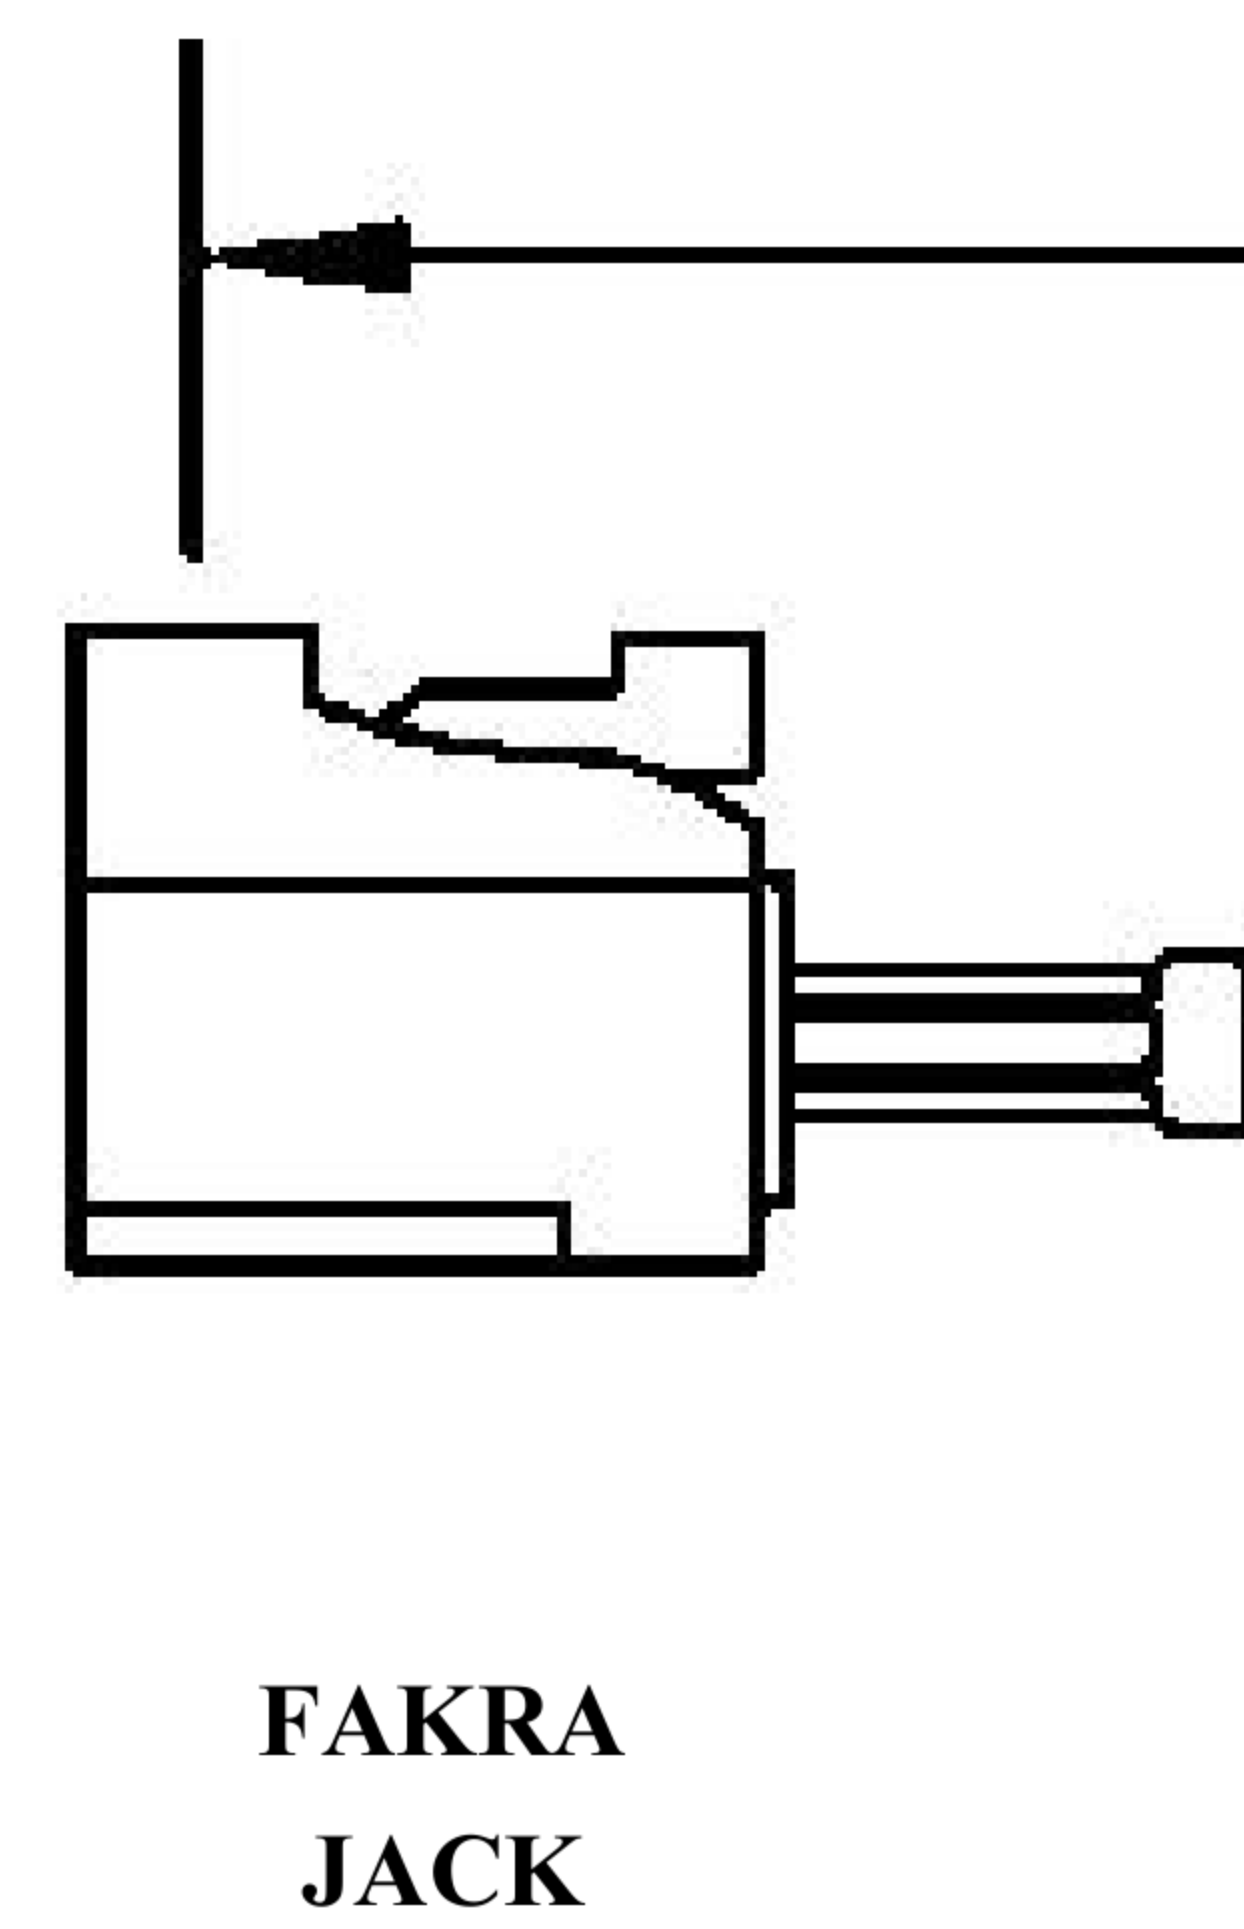

COMPONENTS	IMPEDANCE
FAKRAJACK	50 OHM
SMA MALE	50 OHM
ET-ET38392	50 OHM

Standard Lengths	
-12	12"
-24	24"
-36	36"
-48	48"
-60	60"
-XXX	Custom Length in Inches

Part Configurator			
1. Replace Y with code.			
2. Replace XX with length in inches.			
CODING	JACK	COLOR	APPLICATION
A	H	BLACK	RADIO WITH PHANTOM SUPPLY
B	H	WHITE	RADIO WITHOUT PHANTOM SUPPLY
C		BLUE	GPS: TELEMATICS OR NAVIGATION
D		BORDEAUX	GSM: CELLULAR PHONE
H	T	VIOLET	GPS: TELEMATICS AND NAVIGATION
I	R	BEIGE	BLUETOOTH
K	H	CURRY	RADIO WITH IF OUTPUT (ANTENNA DIVERSITY)
Z	R	WATER BLUE	NEUTRAL CODING

LENGTH MEASURED FROM CONTACT TO CONTACT

8th Floor, Building 1, Yongfu Science and Technology Center Industrial Park, Nanzha District 5, Humen, 523900, Dongguan, Guangdong, China.

Website: www.ebeestock.com

Email: sales@ebeestock.com

COAXIAL & FIBER OPTICS

DWG TITLE ET22387	DES_ : sma-male-to-violet-fakra-jack-cable-12-inch-length-using-rg174-coax-0022385
----------------------	---

SIZE A | FSCM NO. 53919 | CAD FILE 073102 | SCALE N/A | 127