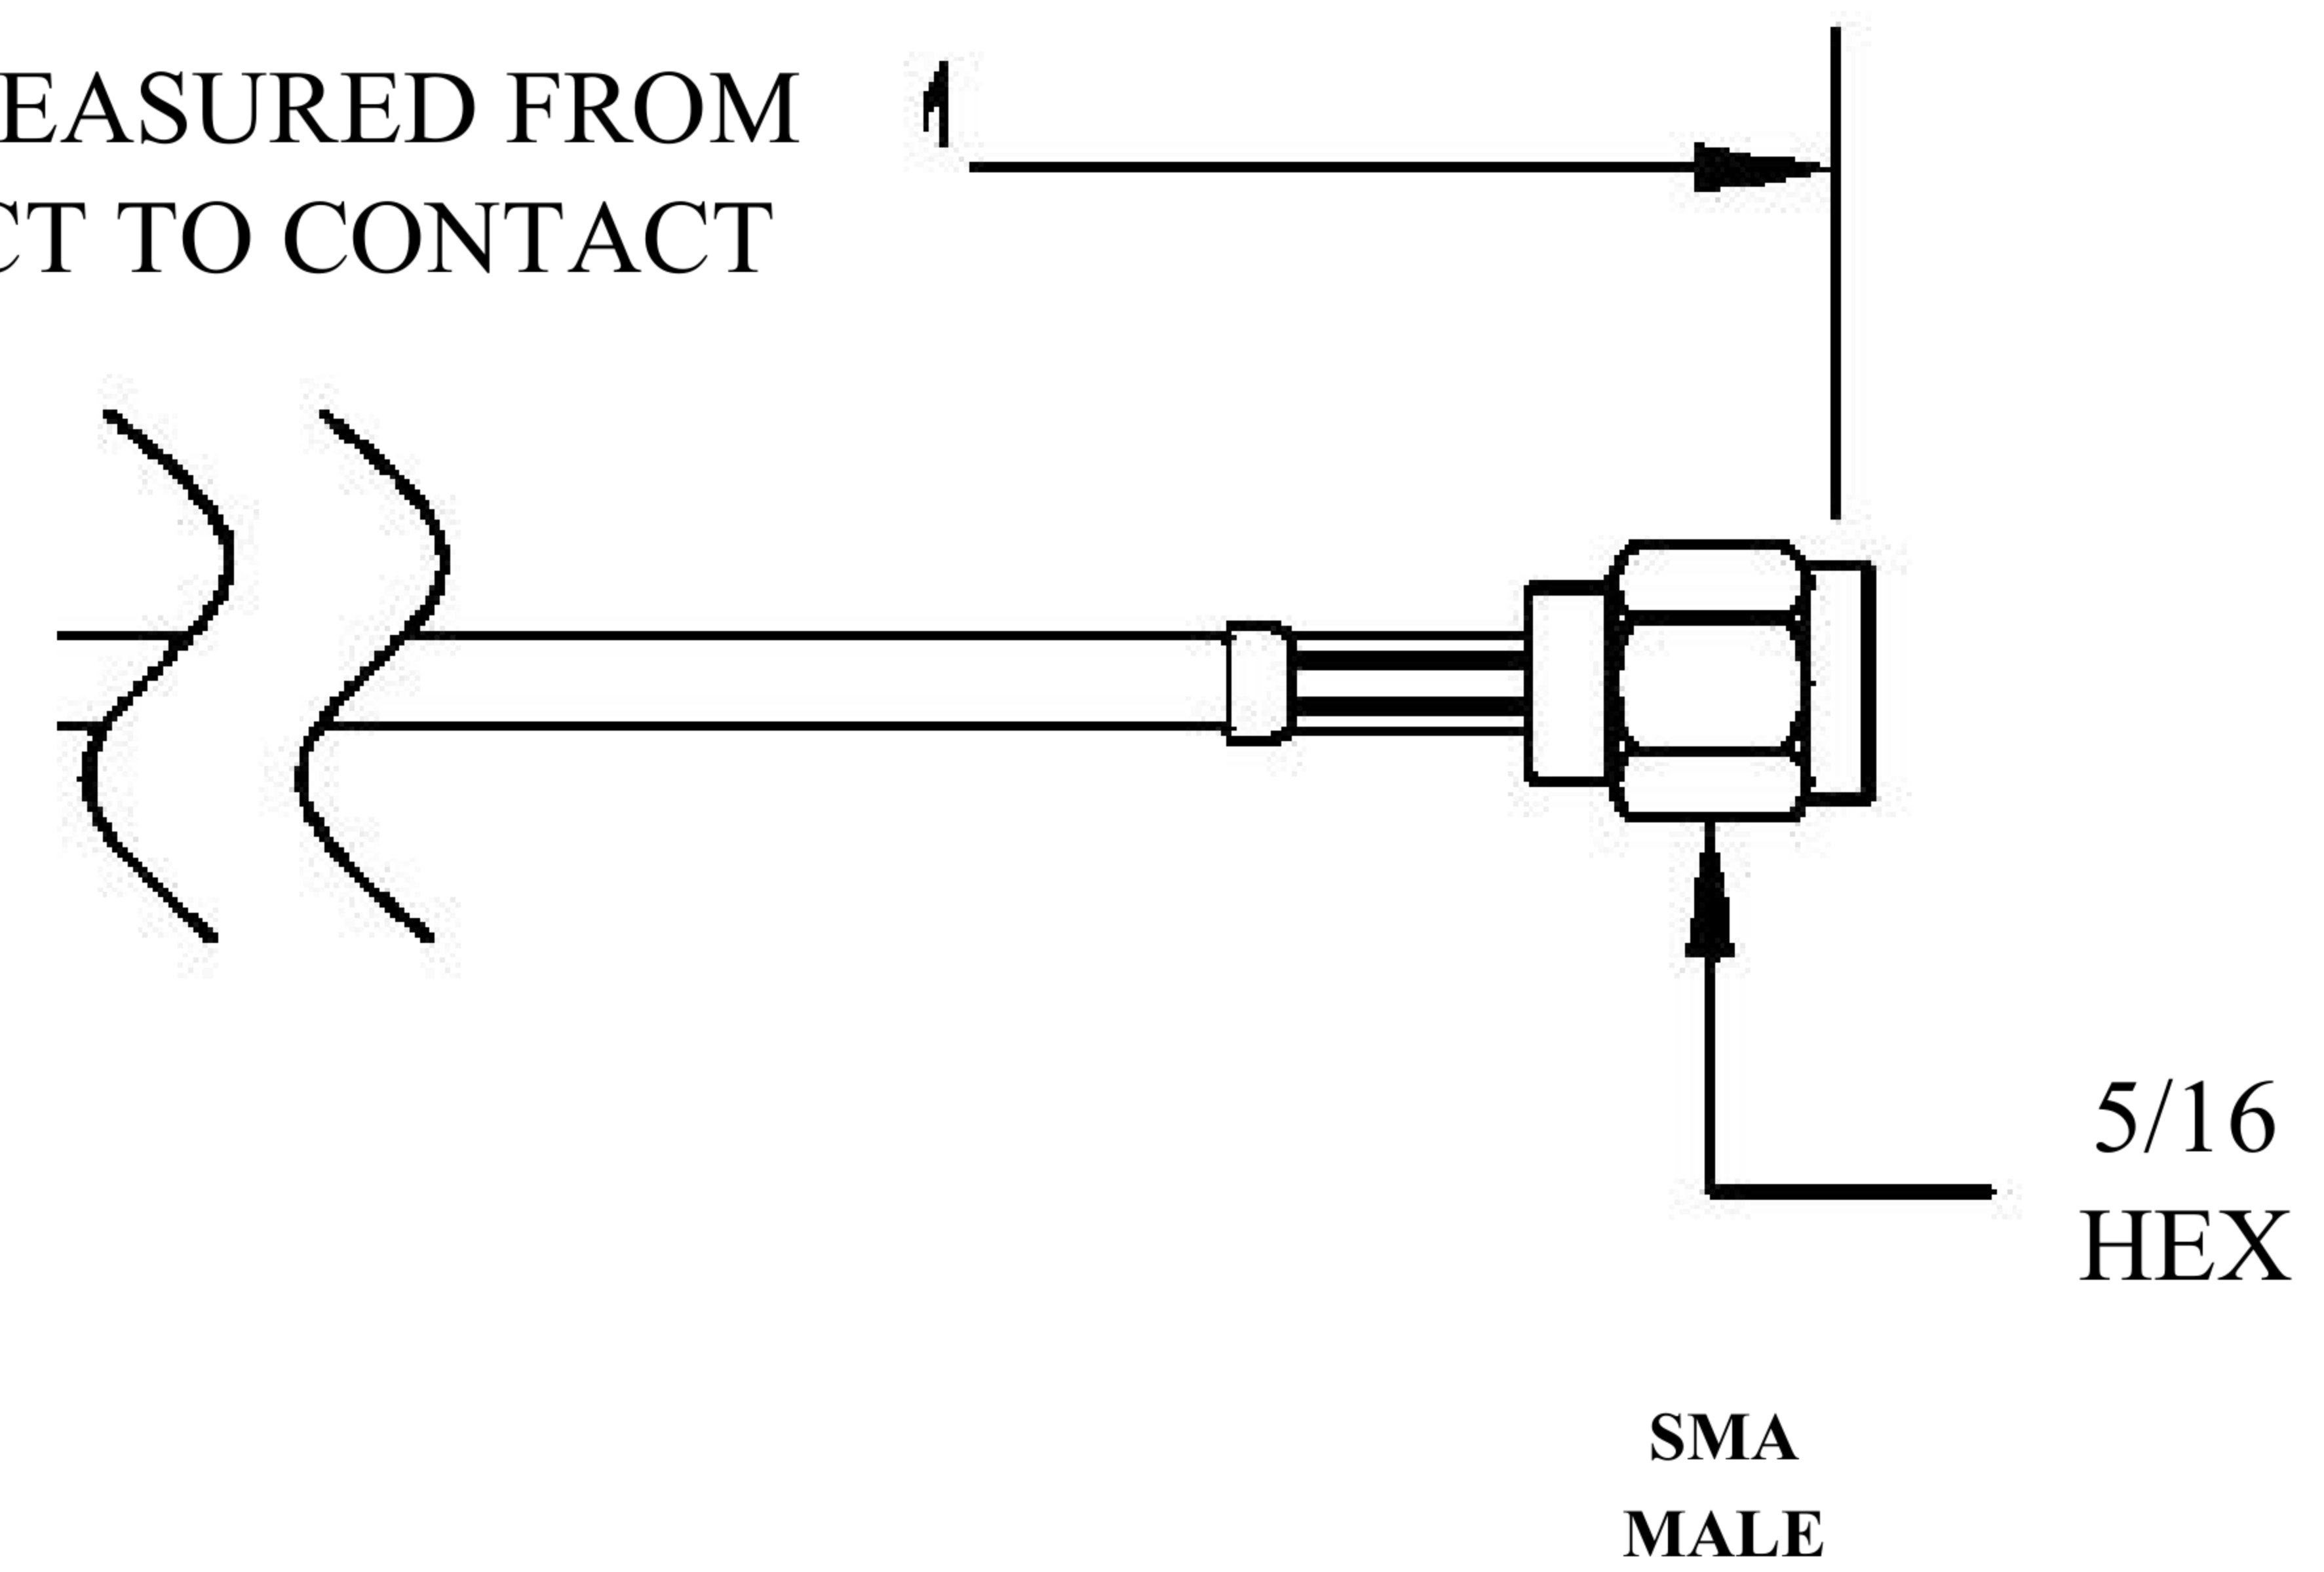

COMPONENTS	IMPEDANCE
FAKRAJACK	50 OHM
SMA MALE	50 OHM
ET-ET38392	50 OHM

Standard Lengths	
-12	12"
-24	24"
-36	36"
-48	48"
-60	60"
-XXX	Custom Length in Inches

Part Configurator			
1. Replace Y with code.			
2. Replace XX with length in inches.			
CODING	JACK	COLOR	APPLICATION
A	H	BLACK	RADIO WITH PHANTOM SUPPLY
B	H	WHITE	RADIO WITHOUT PHANTOM SUPPLY
C		BLUE	GPS: TELEMATICS OR NAVIGATION
D		BORDEAUX	GSM: CELLULAR PHONE
H	T	VIOLET	GPS: TELEMATICS AND NAVIGATION
I	R	BEIGE	BLUETOOTH
K	H	CURRY	RADIO WITH IF OUTPUT (ANTENNA DIVERSITY)
Z	R	WATER BLUE	NEUTRAL CODING

LENGTH MEASURED FROM CONTACT TO CONTACT

8th Floor, Building 1, Yongfu Science and Technology Center Industrial Park, Nanzha District 5, Humen, 523900, Dongguan, Guangdong, China.

Website: www.ebeestock.com

Email: sales@ebeestock.com

COAXIAL & FIBER OPTICS

DWG TITLE ET22387	DES_ : sma-male-to-violet-fakra-jack-cable-12-inch-length-using-rg174-coax-0022385
----------------------	---

SIZE A | FSCM NO. 53919 | CAD FILE 073102 | SCALE N/A | 127