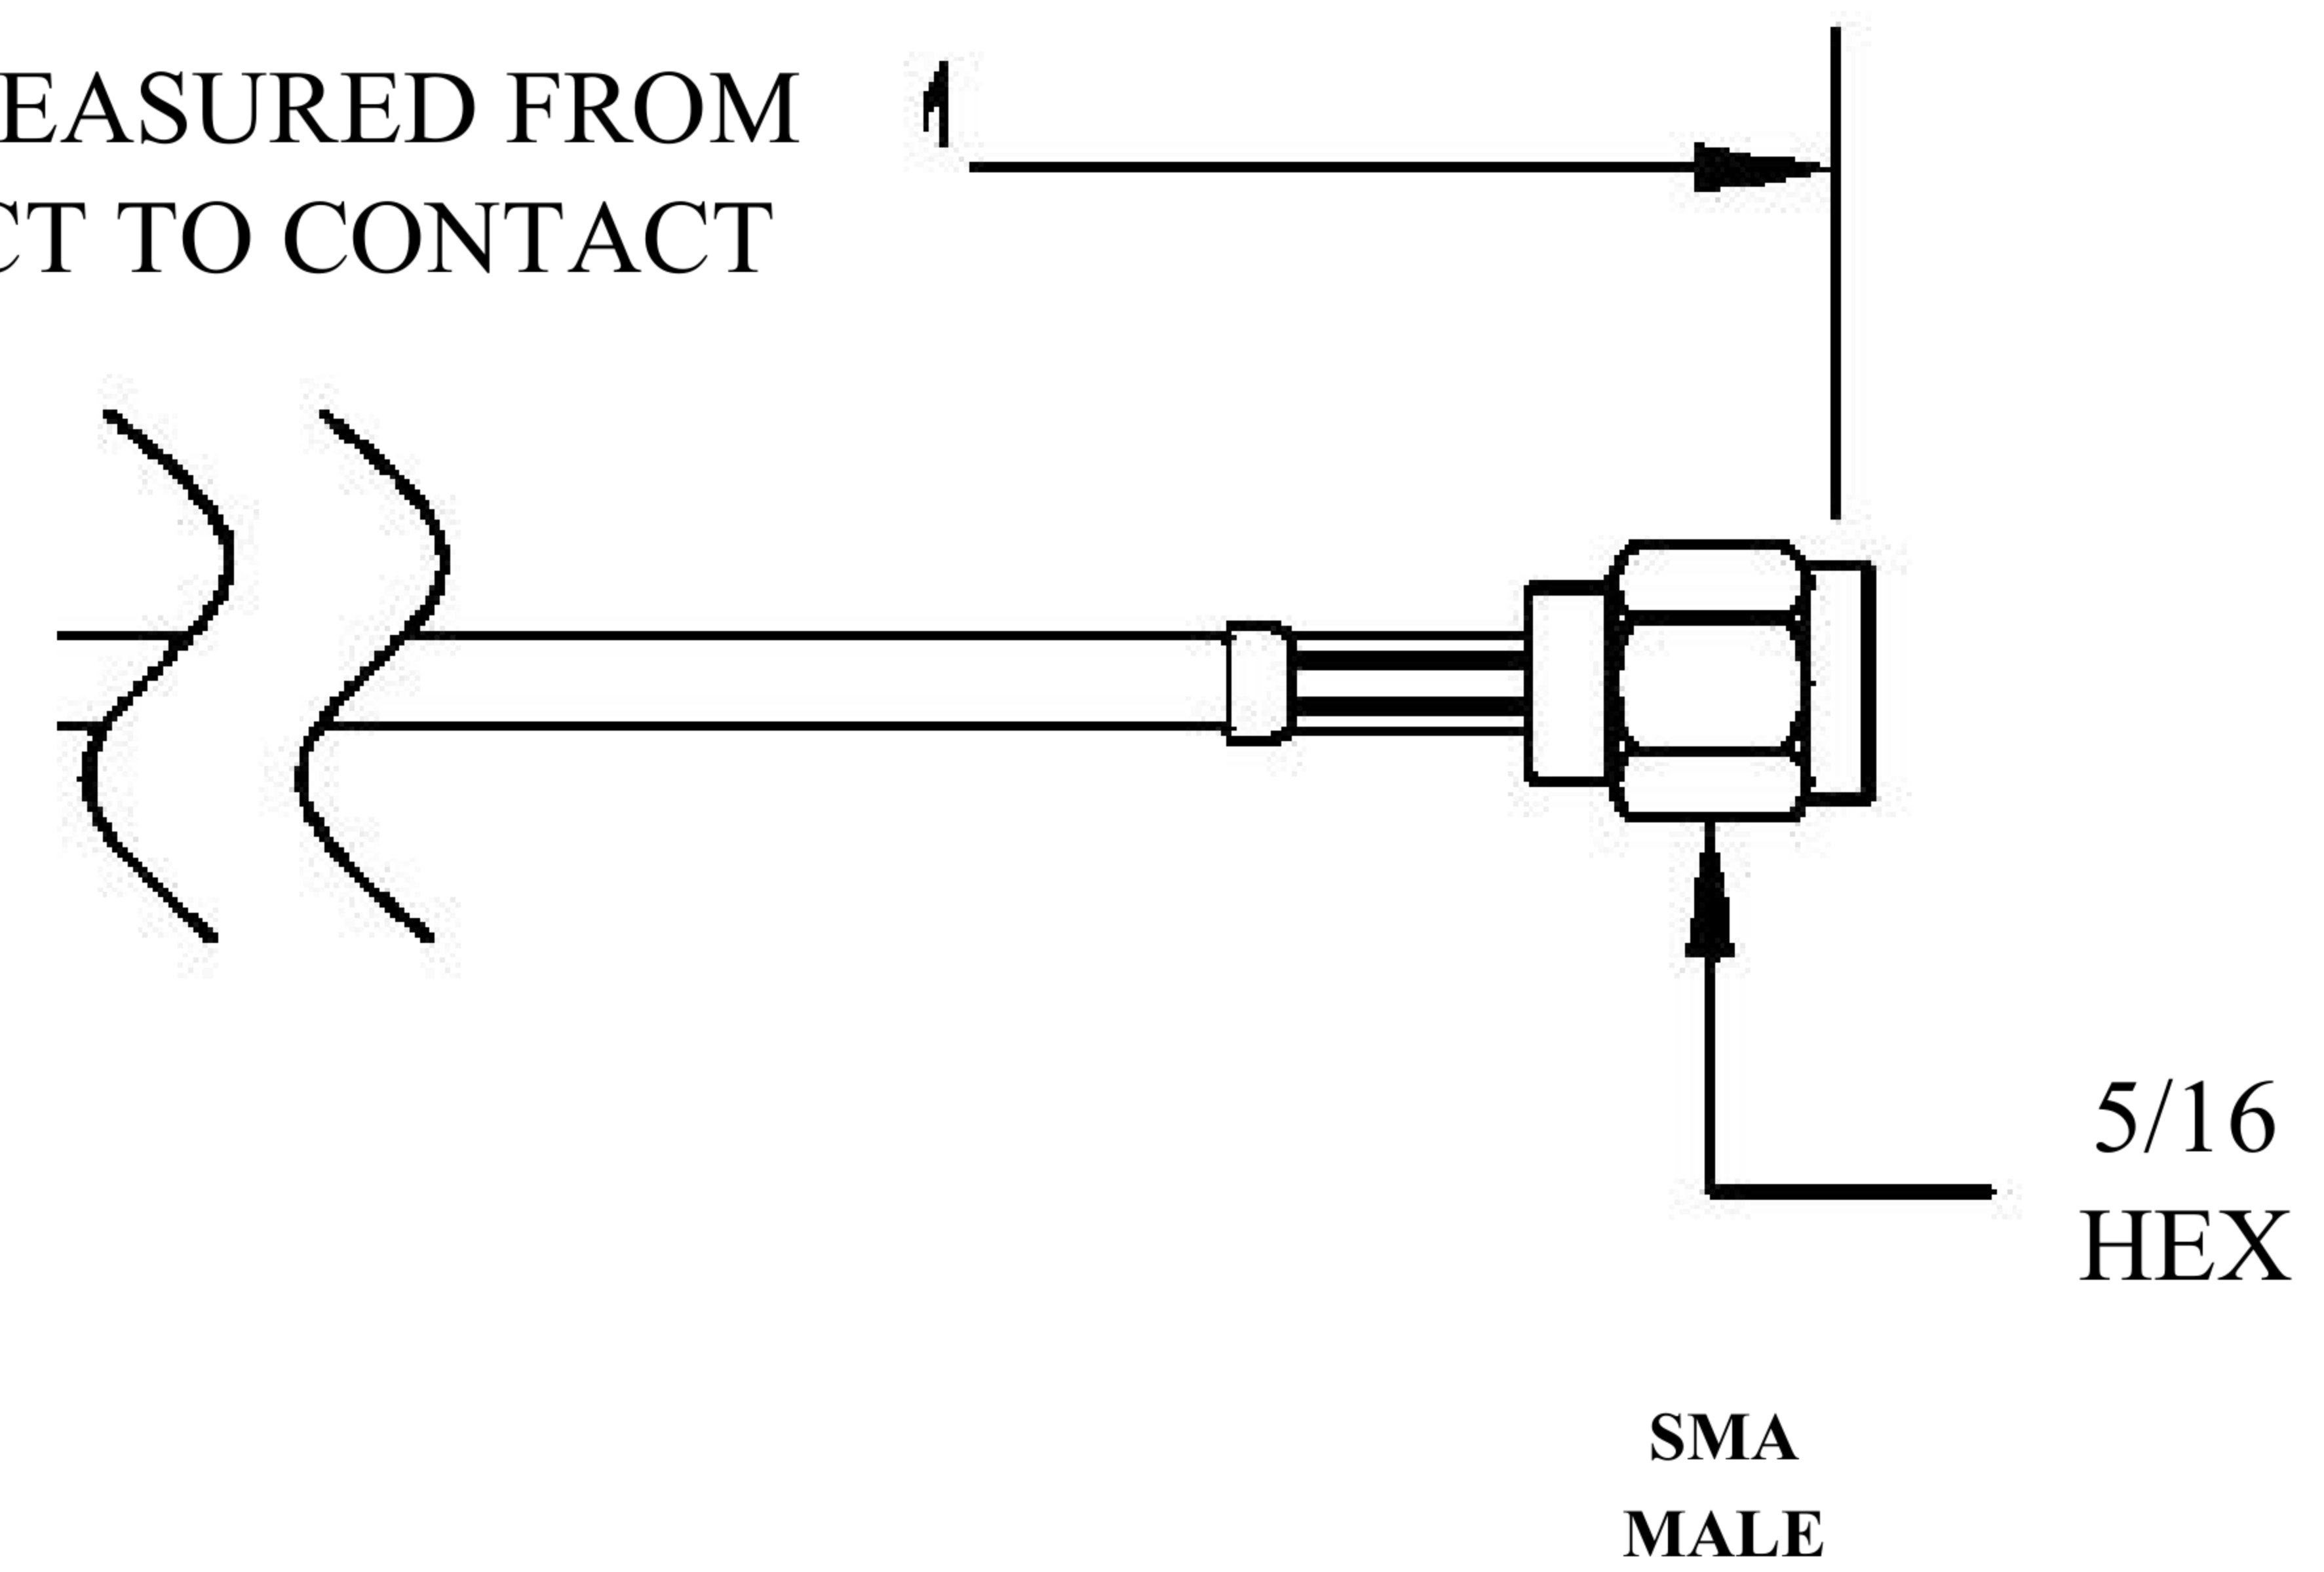

COMPONENTS	IMPEDANCE
FAKRAJACK	50 OHM
SMA MALE	50 OHM
ET-ET38392	50 OHM

Standard Lengths	
-12	12"
-24	24"
-36	36"
-48	48"
-60	60"
-XXX	Custom Length in Inches

Part Configurator			
1. Replace Y with code.			
2. Replace XX with length in inches.			
CODING	JACK	COLOR	APPLICATION
A	H	BLACK	RADIO WITH PHANTOM SUPPLY
B	H	WHITE	RADIO WITHOUT PHANTOM SUPPLY
C		BLUE	GPS: TELEMATICS OR NAVIGATION
D		BORDEAUX	GSM: CELLULAR PHONE
H	T	VIOLET	GPS: TELEMATICS AND NAVIGATION
I	R	BEIGE	BLUETOOTH
K	H	CURRY	RADIO WITH IF OUTPUT (ANTENNA DIVERSITY)
Z	R	WATER BLUE	NEUTRAL CODING

LENGTH MEASURED FROM CONTACT TO CONTACT

8th Floor, Building 1, Yongfu Science and Technology Center Industrial Park, Nanzha District 5, Humen, 523900, Dongguan, Guangdong, China.

Website: www.ebeestock.com

Email: sales@ebeestock.com

COAXIAL & FIBER OPTICS

DWG TITLE	ET22388	DES_	sma-male-to-violet-fakra-jack-cable-12-inch-length-using-rg174-coax-0022385
-----------	---------	------	-----------------------------------------------------------------------------

SIZE A | FSCM NO. 53919 | CAD FILE 073102 | SCALE N/A | 127

NOTES:

- UNLESS OTHERWISE SPECIFIED ALL DIMENSIONS ARE NOMINAL.
- ALL SPECIFICATIONS ARE SUBJECT TO CHANGE WITHOUT NOTICE AT ANY TIME.