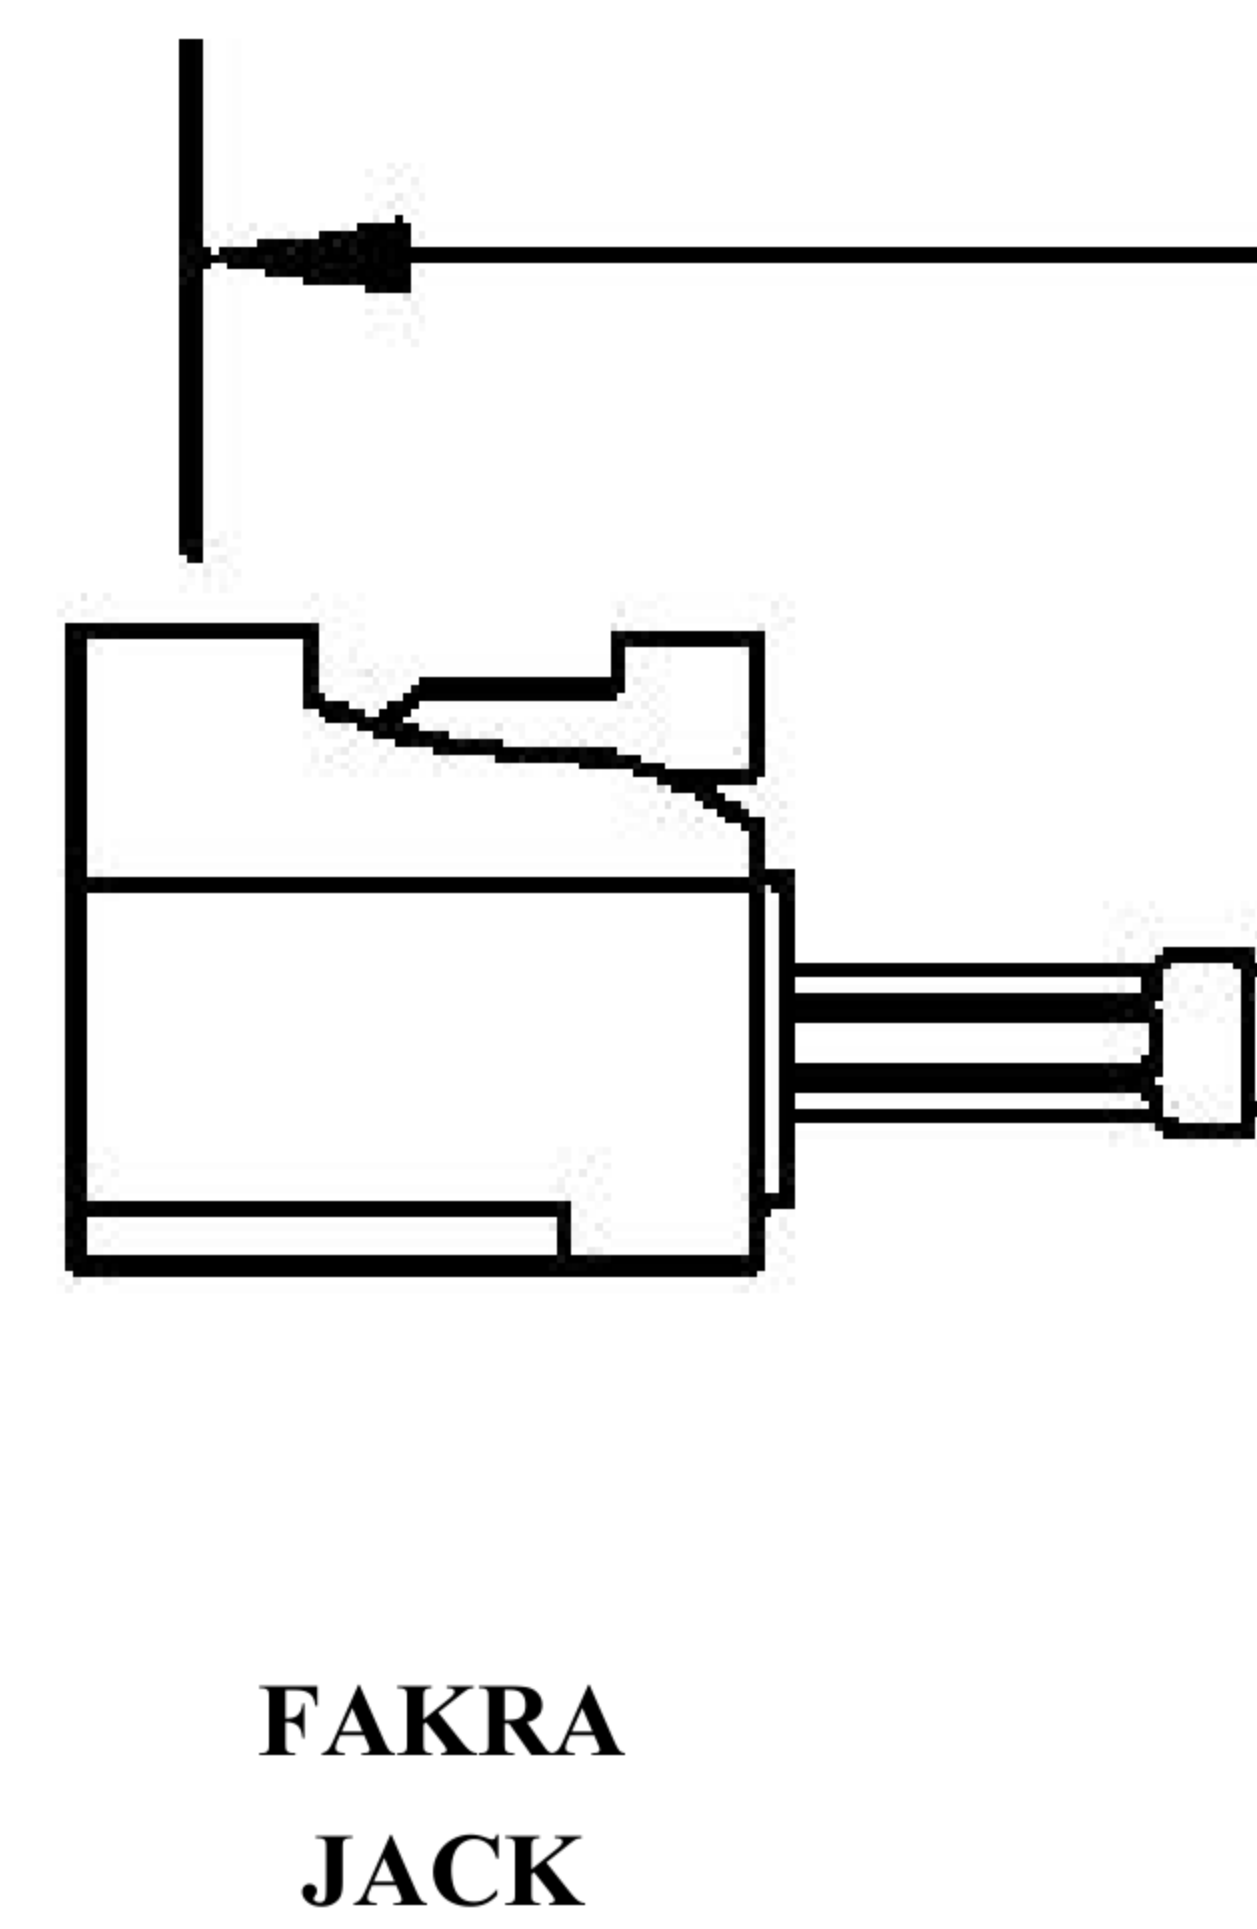

COMPONENTS	IMPEDANCE
FAKRAJACK	50 OHM
SMA MALE	50 OHM
ET-ET38392	50 OHM

Standard Lengths	
-12	12"
-24	24"
-36	36"
-48	48"
-60	60"
-XXX	Custom Length in Inches

Part Configurator			
1. Replace Y with code.			
2. Replace XX with length in inches.			
CODING	JACK	COLOR	APPLICATION
A	H	BLACK	RADIO WITH PHANTOM SUPPLY
B	H	WHITE	RADIO WITHOUT PHANTOM SUPPLY
C		BLUE	GPS: TELEMATICS OR NAVIGATION
D		BORDEAUX	GSM: CELLULAR PHONE
H	T	VIOLET	GPS: TELEMATICS AND NAVIGATION
I	R	BEIGE	BLUETOOTH
K	H	CURRY	RADIO WITH IF OUTPUT (ANTENNA DIVERSITY)
Z	R	WATER BLUE	NEUTRAL CODING

LENGTH MEASURED FROM CONTACT TO CONTACT

8th Floor, Building 1, Yongfu Science and Technology Center Industrial Park, Nanzha District 5, Humen, 523900, Dongguan, Guangdong, China.

Website: www.ebeestock.com

Email: sales@ebeestock.com

COAXIAL & FIBER OPTICS

DWG TITLE	ET22388	DES_	sma-male-to-violet-fakra-jack-cable-12-inch-length-using-rg174-coax-0022385
-----------	---------	------	-----------------------------------------------------------------------------