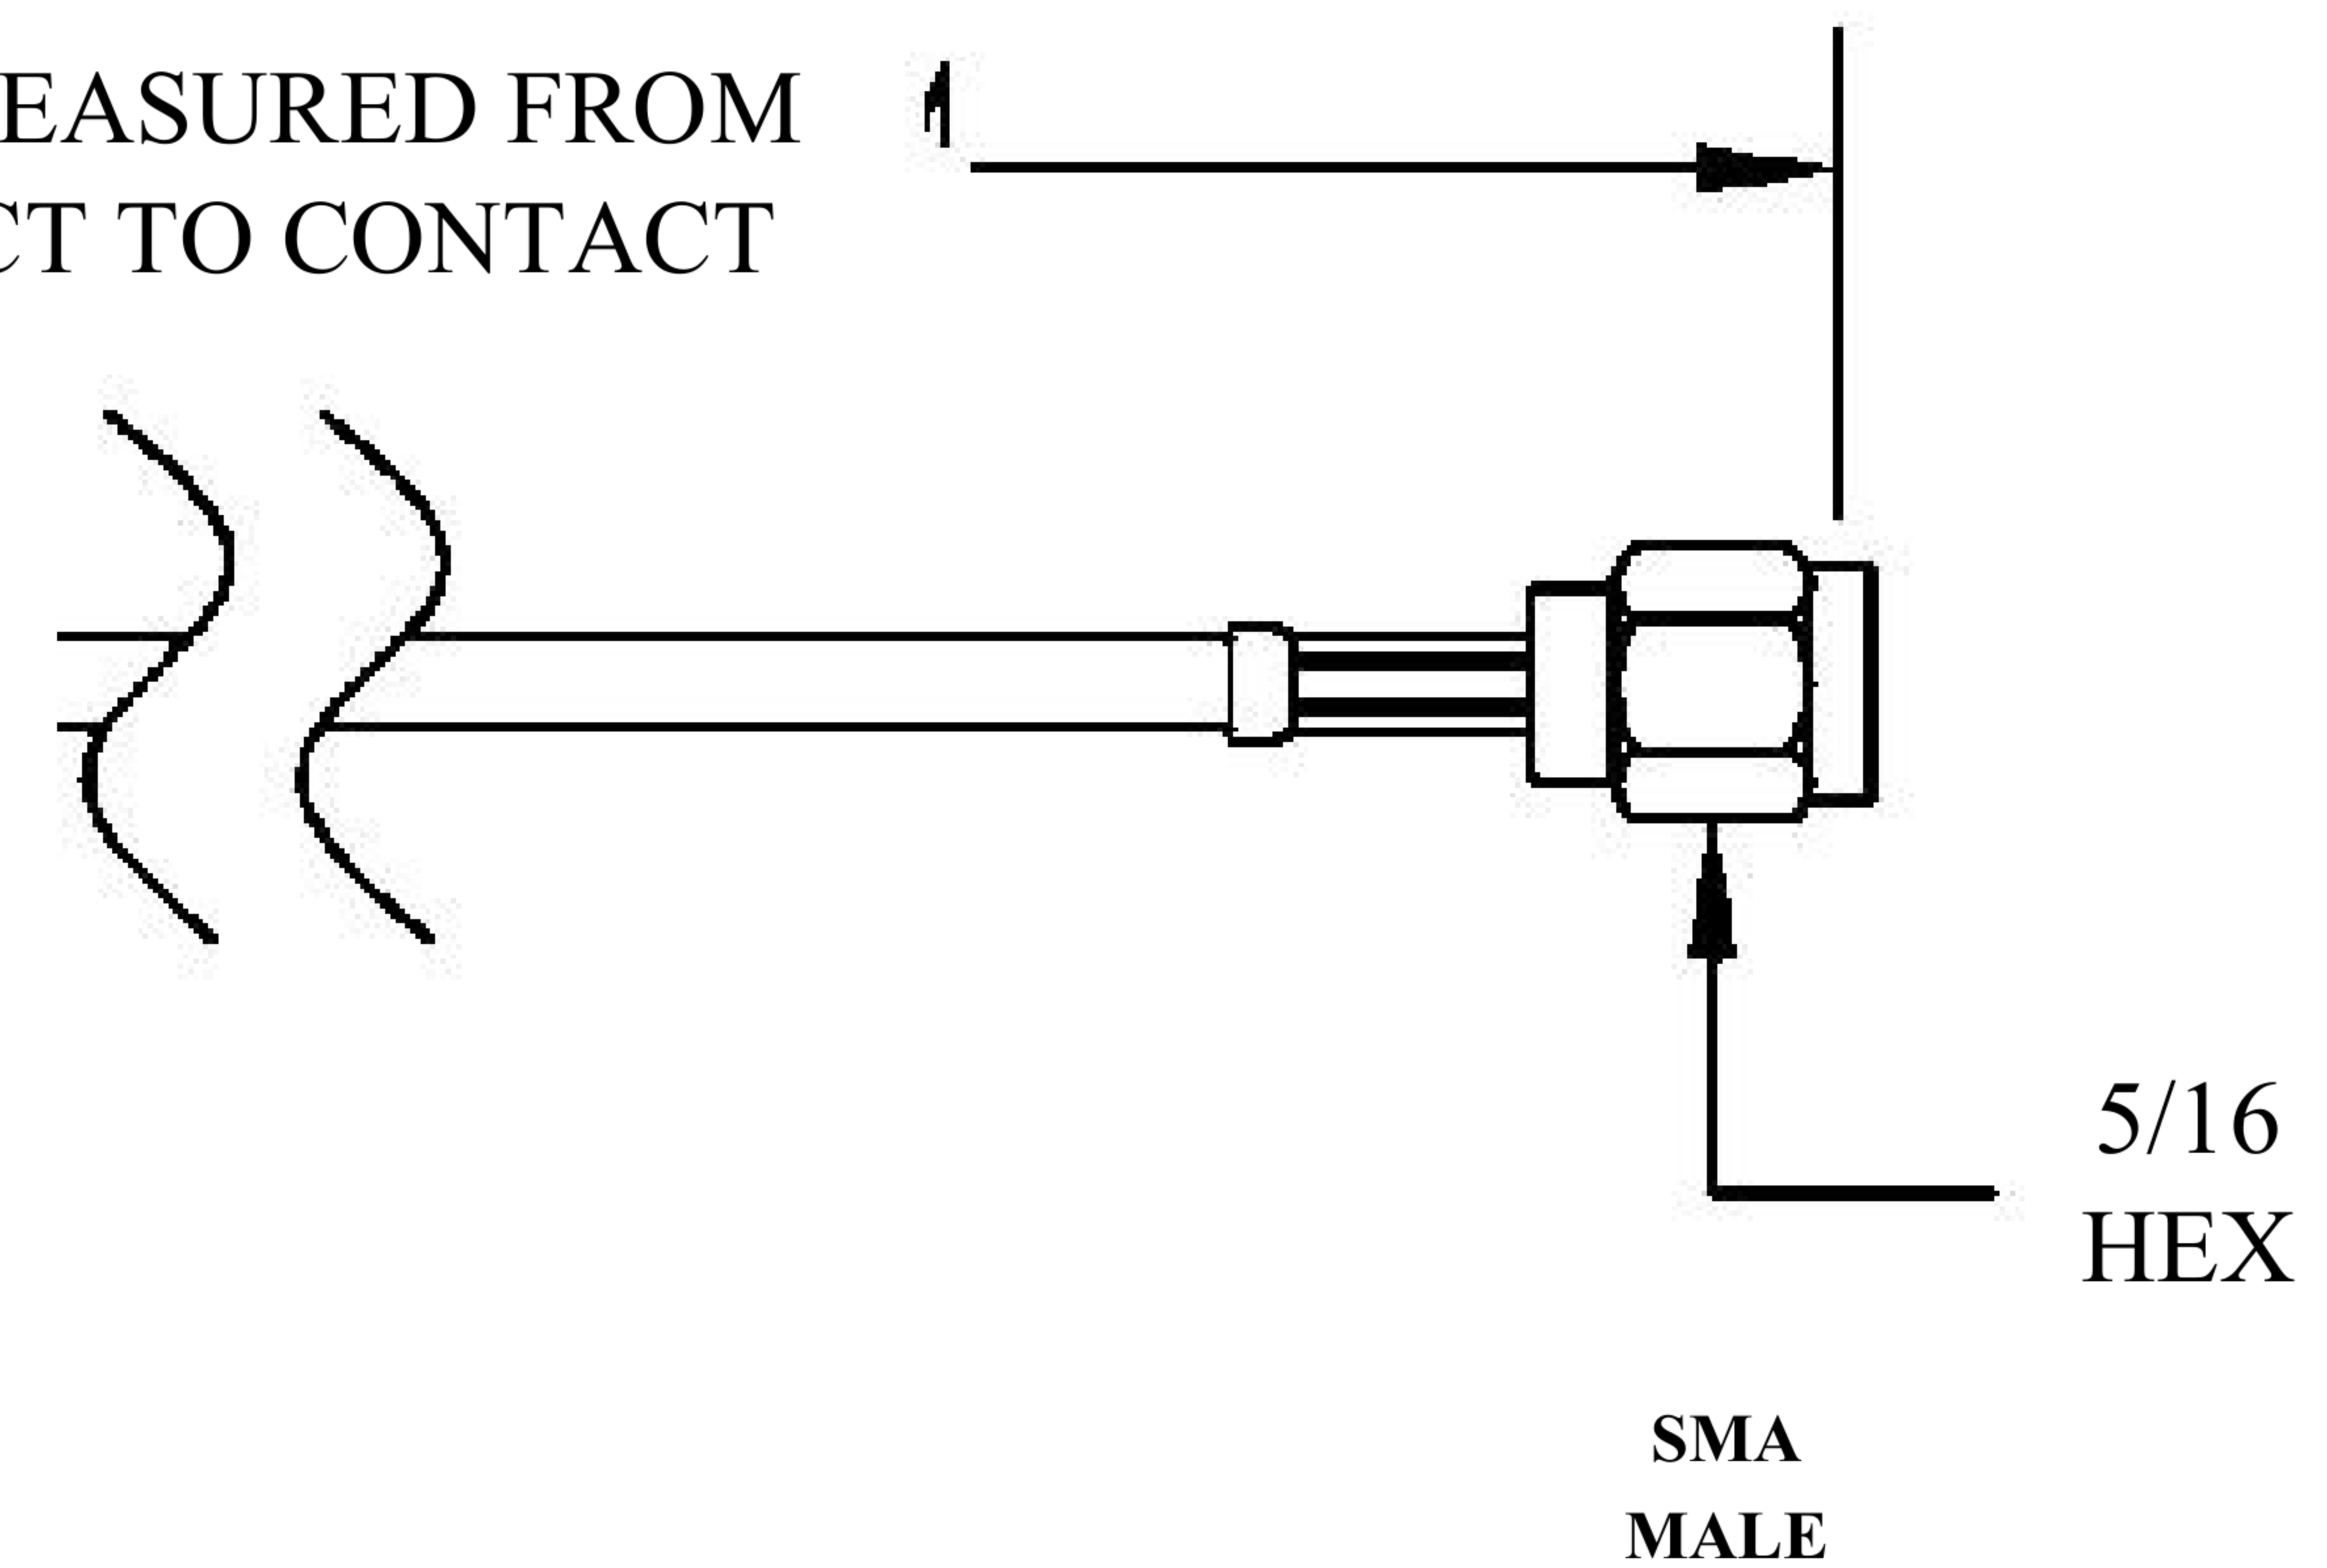

COMPONENTS	IMPEDANCE
FAKRAJACK	50 OHM
SMA MALE	50 OHM
ET-ET38392	50 OHM

Standard Lengths	
-12	12"
-24	24"
-36	36"
-48	48"
-60	60"
-XXX	Custom Length in Inches

Part Configurator			
1. Replace Y with code.			
2. Replace XX with length in inches.			
CODING	JACK	COLOR	APPLICATION
A	H	BLACK	RADIO WITH PHANTOM SUPPLY
B	H	WHITE	RADIO WITHOUT PHANTOM SUPPLY
C	D	BLUE	GPS: TELEMATICS OR NAVIGATION
D	D	BORDEAUX	GSM: CELLULAR PHONE
H	T	VIOLET	GPS: TELEMATICS AND NAVIGATION
I	R	BEIGE	BLUETOOTH
K	H	CURRY	RADIO WITH IF OUTPUT (ANTENNA DIVERSITY)
Z	R	WATER BLUE	NEUTRAL CODING

FAKRA JACK

LENGTH MEASURED FROM CONTACT TO CONTACT

8th Floor, Building 1, Yongfu Science and Technology Center Industrial Park, Nanzha District 5, Humen, 523900, Dongguan, Guangdong, China.

Website: www.ebeestock.com

Email: sales@ebeestock.com

COAXIAL & FIBER OPTICS

DWG TITLE	ET22390	DES_	sma-male-to-beige-fakra-jack-cable-12-inch-length-using-rg174-coax-0022390
-----------	---------	------	--

SIZE A | FSCM NO. 53919 | CAD FILE 073102 | SCALE N/A | 127