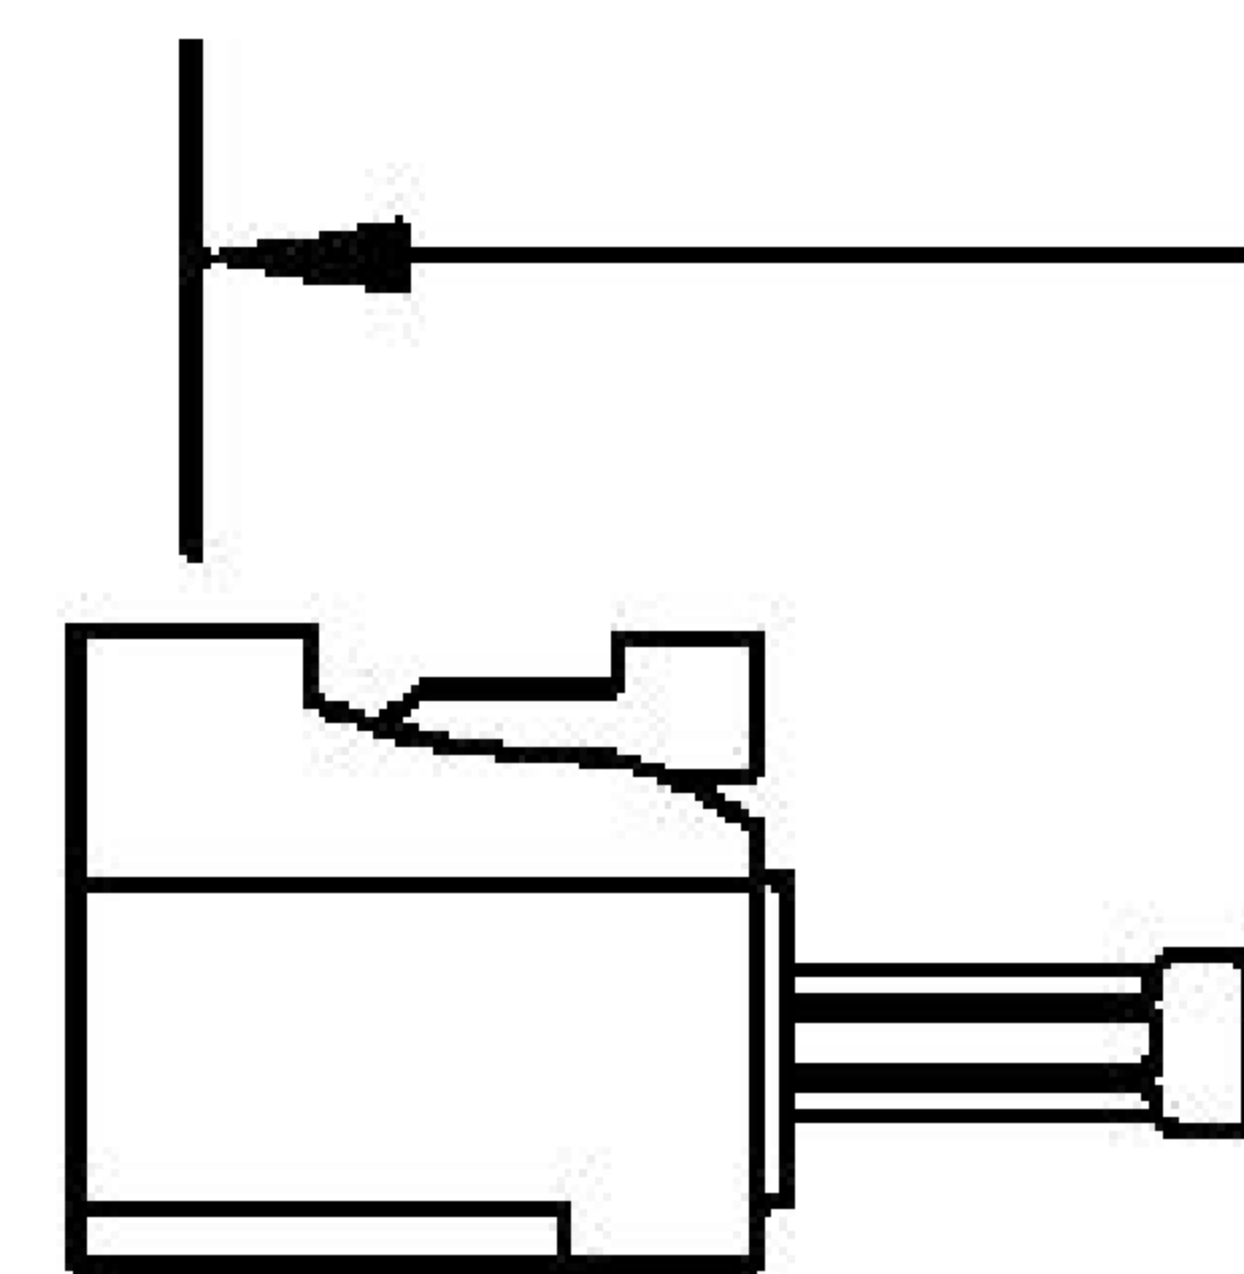

COMPONENTS	IMPEDANCE
FAKRAJACK	50 OHM
SMA MALE	50 OHM
ET-ET38392	50 OHM

Standard Lengths	
-12	12"
-24	24"
-36	36"
-48	48"
-60	60"
-XXX	Custom Length in Inches

Part Configurator			
1. Replace Y with code.			
2. Replace XX with length in inches.			
CODING	JACK	COLOR	APPLICATION
A	H	BLACK	RADIO WITH PHANTOM SUPPLY
B	H	WHITE	RADIO WITHOUT PHANTOM SUPPLY
C	D	BLUE	GPS: TELEMATICS OR NAVIGATION
D	D	BORDEAUX	GSM: CELLULAR PHONE
H	T	VIOLET	GPS: TELEMATICS AND NAVIGATION
I	R	BEIGE	BLUETOOTH
K	H	CURRY	RADIO WITH IF OUTPUT (ANTENNA DIVERSITY)
Z	R	WATER BLUE	NEUTRAL CODING

FAKRA JACK

LENGTH MEASURED FROM CONTACT TO CONTACT

8th Floor, Building 1, Yongfu Science and Technology Center Industrial Park, Nanzha District 5, Humen, 523900, Dongguan, Guangdong, China.

Website: www.ebeestock.com

Email: sales@ebeestock.com

COAXIAL & FIBER OPTICS

DWG TITLE	ET22390	DES_	sma-male-to-beige-fakra-jack-cable-12-inch-length-using-rg174-coax-0022390
-----------	---------	------	--

SIZE A | FSCM NO. 53919 | CAD FILE 073102 | SCALE N/A | 127