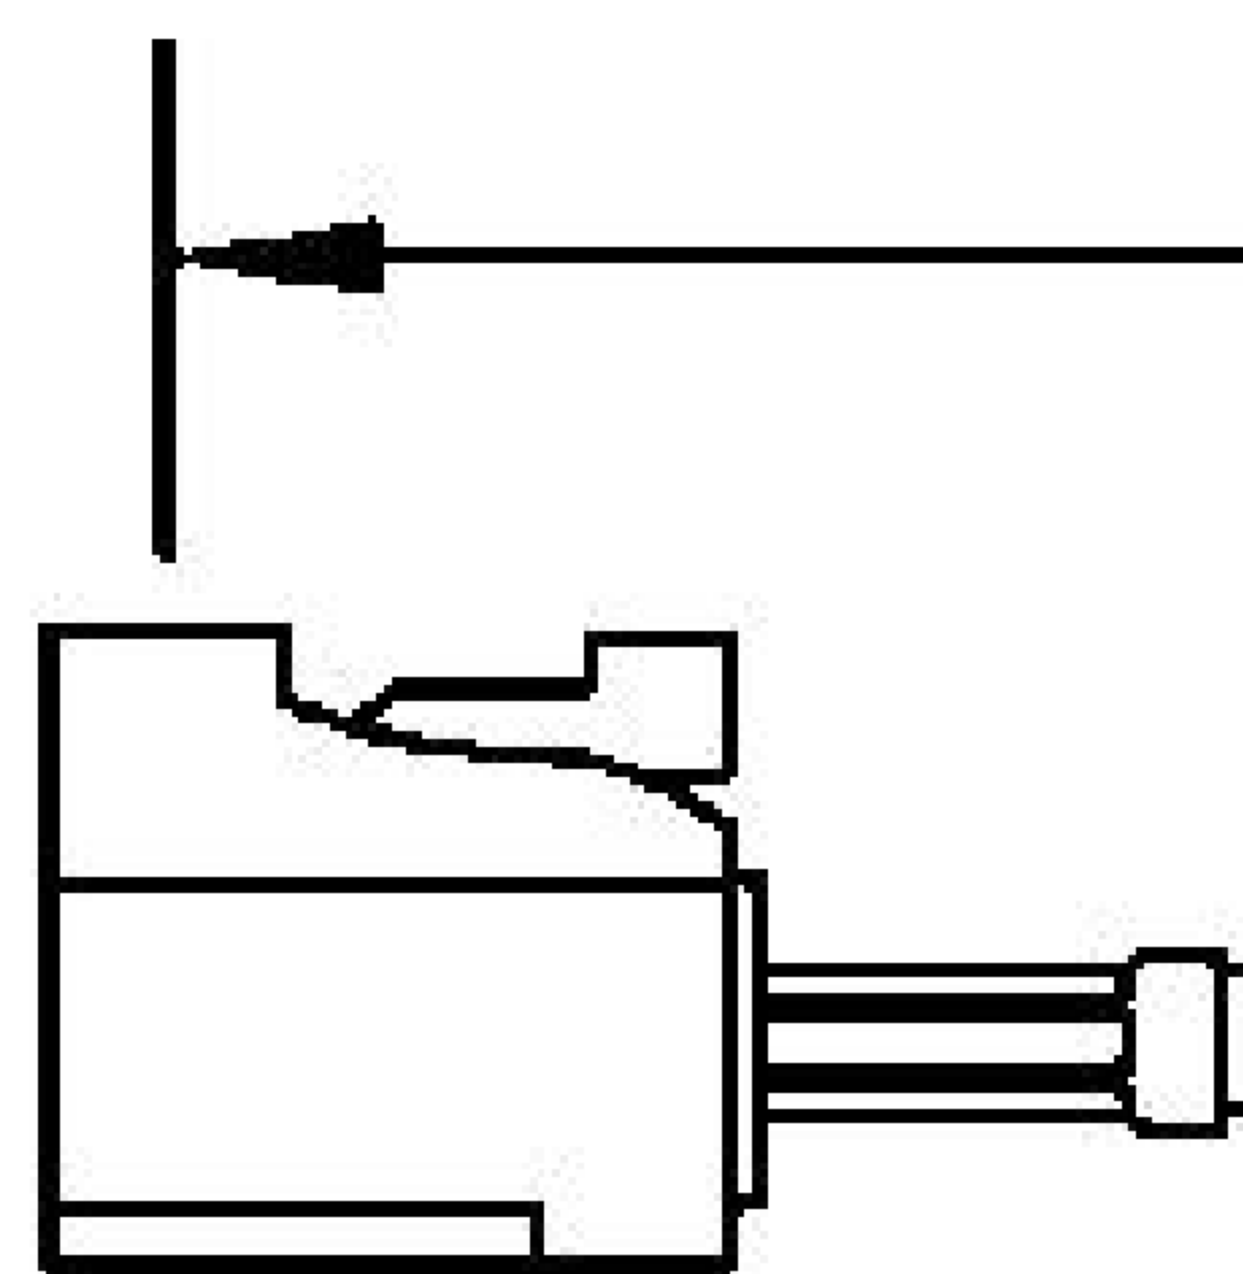

COMPONENTS	IMPEDANCE
FAKRAJACK	50 OHM
SMA MALE	50 OHM
ET-ET38392	50 OHM

Standard Lengths	
-12	12"
-24	24"
-36	36"
-48	48"
-60	60"
-XXX	Custom Length in Inches

Part Configurator			
1. Replace Y with code.			
2. Replace XX with length in inches.			
CODING	JACK	COLOR	APPLICATION
A	H	BLACK	RADIO WITH PHANTOM SUPPLY
B	H	WHITE	RADIO WITHOUT PHANTOM SUPPLY
C	D	BLUE	GPS: TELEMATICS OR NAVIGATION
D	D	BORDEAUX	GSM: CELLULAR PHONE
H	T	VIOLET	GPS: TELEMATICS AND NAVIGATION
I	R	BEIGE	BLUETOOTH
K	H	CURRY	RADIO WITH IF OUTPUT (ANTENNA DIVERSITY)
Z	R	WATER BLUE	NEUTRAL CODING

FAKRA JACK

LENGTH MEASURED FROM CONTACT TO CONTACT

8th Floor, Building 1, Yongfu Science and Technology Center Industrial Park, Nanzha District 5, Humen, 523900, Dongguan, Guangdong, China.

Website: www.ebeestock.com

Email: sales@ebeestock.com

COAXIAL & FIBER OPTICS

DWG TITLE	ET22391	DES_	sma-male-to-beige-fakra-jack-cable-12-inch-length-using-rg174-coax-0022390
-----------	---------	------	--

SIZE A | FSCM NO. 53919 | CAD FILE 073102 | SCALE N/A | 127