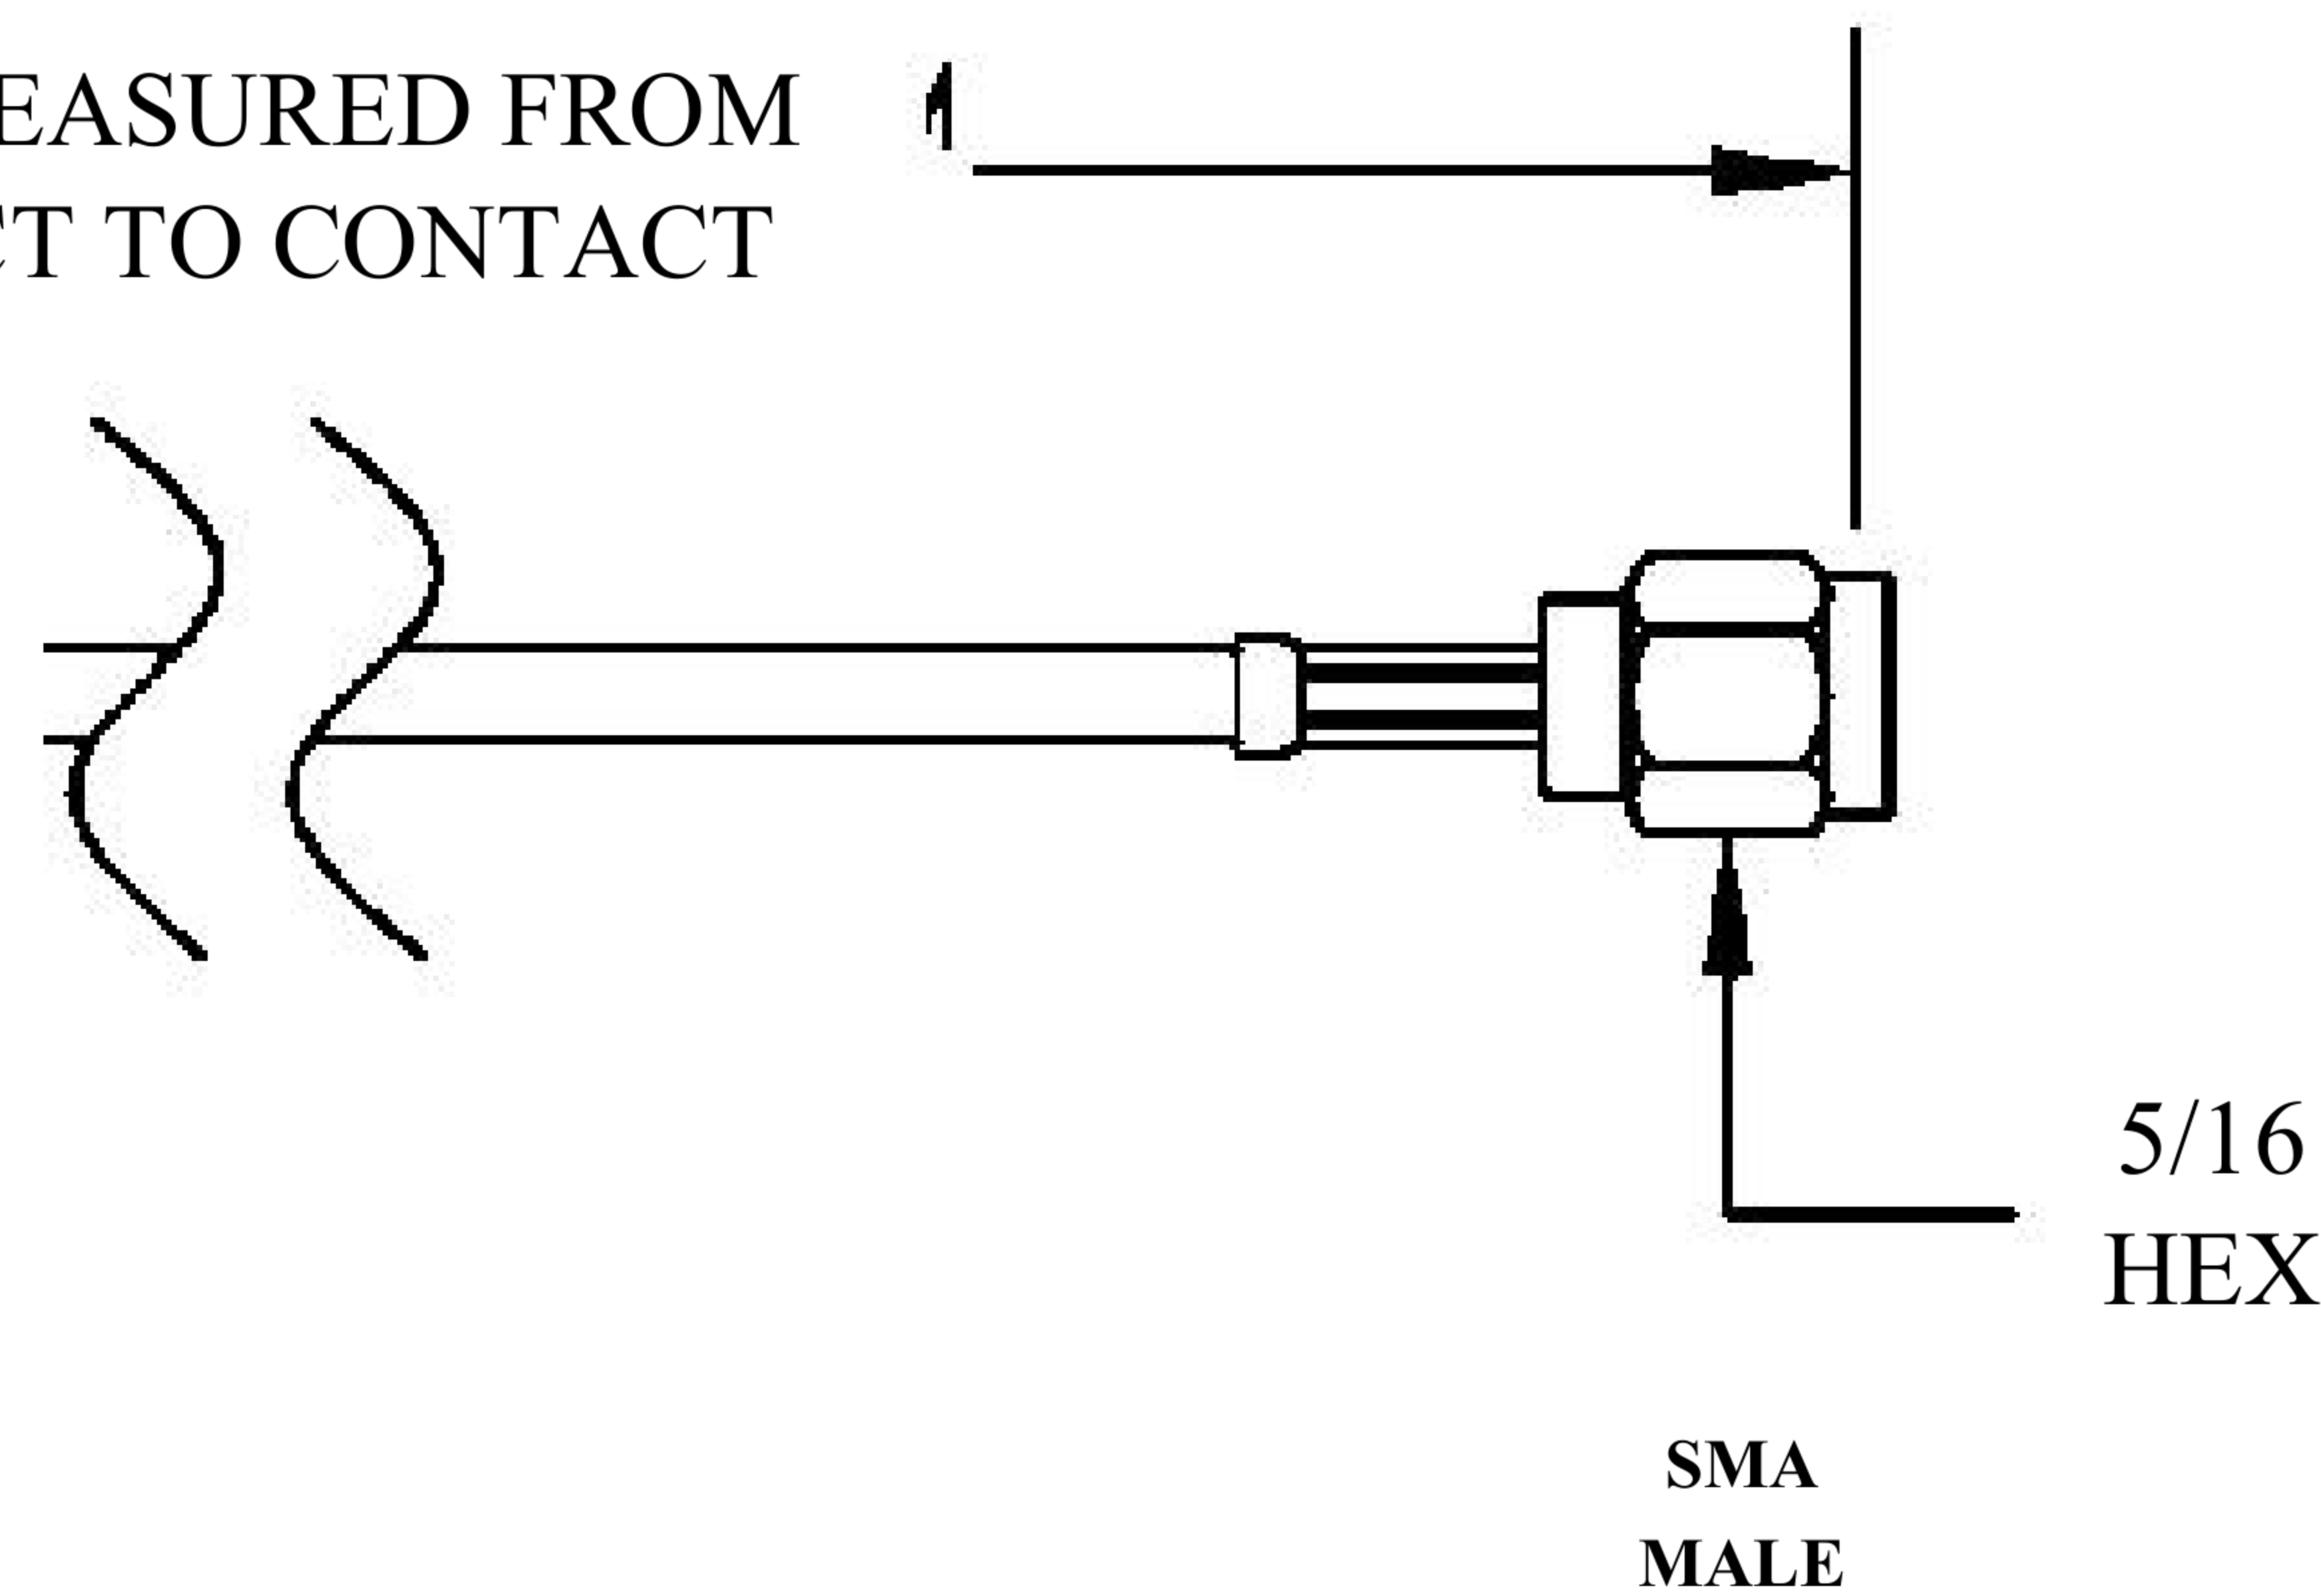

COMPONENTS	IMPEDANCE
FAKRAJACK	50 OHM
SMA MALE	50 OHM
ET-ET38392	50 OHM

Standard Lengths	
-12	12"
-24	24"
-36	36"
-48	48"
-60	60"
-XXX	Custom Length in Inches

Part Configurator			
1. Replace Y with code.			
2. Replace XX with length in inches.			
CODING	JACK	COLOR	APPLICATION
A	H	BLACK	RADIO WITH PHANTOM SUPPLY
B	H	WHITE	RADIO WITHOUT PHANTOM SUPPLY
C	D	BLUE	GPS: TELEMATICS OR NAVIGATION
D	D	BORDEAUX	GSM: CELLULAR PHONE
H	T	VIOLET	GPS: TELEMATICS AND NAVIGATION
I	R	BEIGE	BLUETOOTH
K	H	CURRY	RADIO WITH IF OUTPUT (ANTENNA DIVERSITY)
Z	R	WATER BLUE	NEUTRAL CODING

FAKRA JACK

LENGTH MEASURED FROM CONTACT TO CONTACT

8th Floor, Building 1, Yongfu Science and Technology Center Industrial Park, Nanzha District 5, Humen, 523900, Dongguan, Guangdong, China.

Website: www.ebeestock.com

Email: sales@ebeestock.com

COAXIAL & FIBER OPTICS

DWG TITLE	ET22391	DES_	sma-male-to-beige-fakra-jack-cable-12-inch-length-using-rg174-coax-0022390
-----------	---------	------	--

SIZE A | FSCM NO. 53919 | CAD FILE 073102 | SCALE N/A | 127