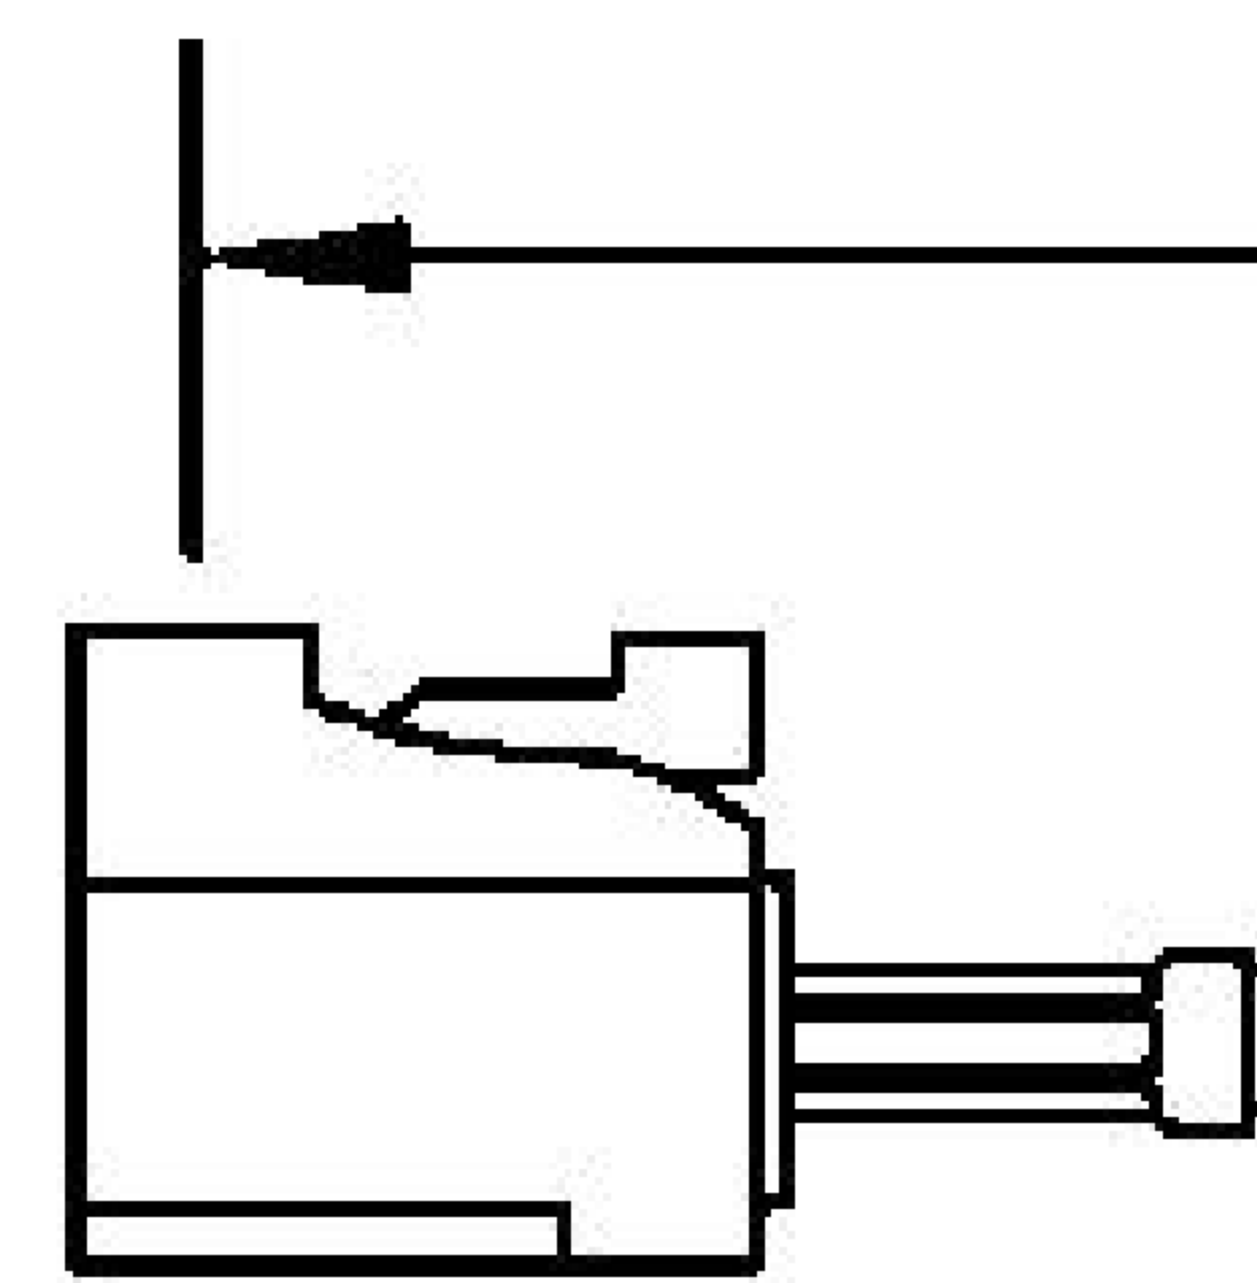

COMPONENTS	IMPEDANCE
FAKRAJACK	50 OHM
SMA MALE	50 OHM
ET-ET38392	50 OHM

Standard Lengths	
-12	12"
-24	24"
-36	36"
-48	48"
-60	60"
-XXX	Custom Length in Inches

Part Configurator			
1. Replace Y with code.			
2. Replace XX with length in inches.			
CODING	JACK	COLOR	APPLICATION
A	H	BLACK	RADIO WITH PHANTOM SUPPLY
B	H	WHITE	RADIO WITHOUT PHANTOM SUPPLY
C	D	BLUE	GPS: TELEMATICS OR NAVIGATION
D	D	BORDEAUX	GSM: CELLULAR PHONE
H	T	VIOLET	GPS: TELEMATICS AND NAVIGATION
I	R	BEIGE	BLUETOOTH
K	H	CURRY	RADIO WITH IF OUTPUT (ANTENNA DIVERSITY)
Z	R	WATER BLUE	NEUTRAL CODING

FAKRA JACK

LENGTH MEASURED FROM CONTACT TO CONTACT

8th Floor, Building 1, Yongfu Science and Technology Center Industrial Park, Nanzha District 5, Humen, 523900, Dongguan, Guangdong, China.

Website: www.ebeestock.com

Email: sales@ebeestock.com

COAXIAL & FIBER OPTICS

DWG TITLE	ET22392	DES_	sma-male-to-beige-fakra-jack-cable-12-inch-length-using-rg174-coax-0022390
-----------	---------	------	--

SIZE A | FSCM NO. 53919 | CAD FILE 073102 | SCALE N/A | 127