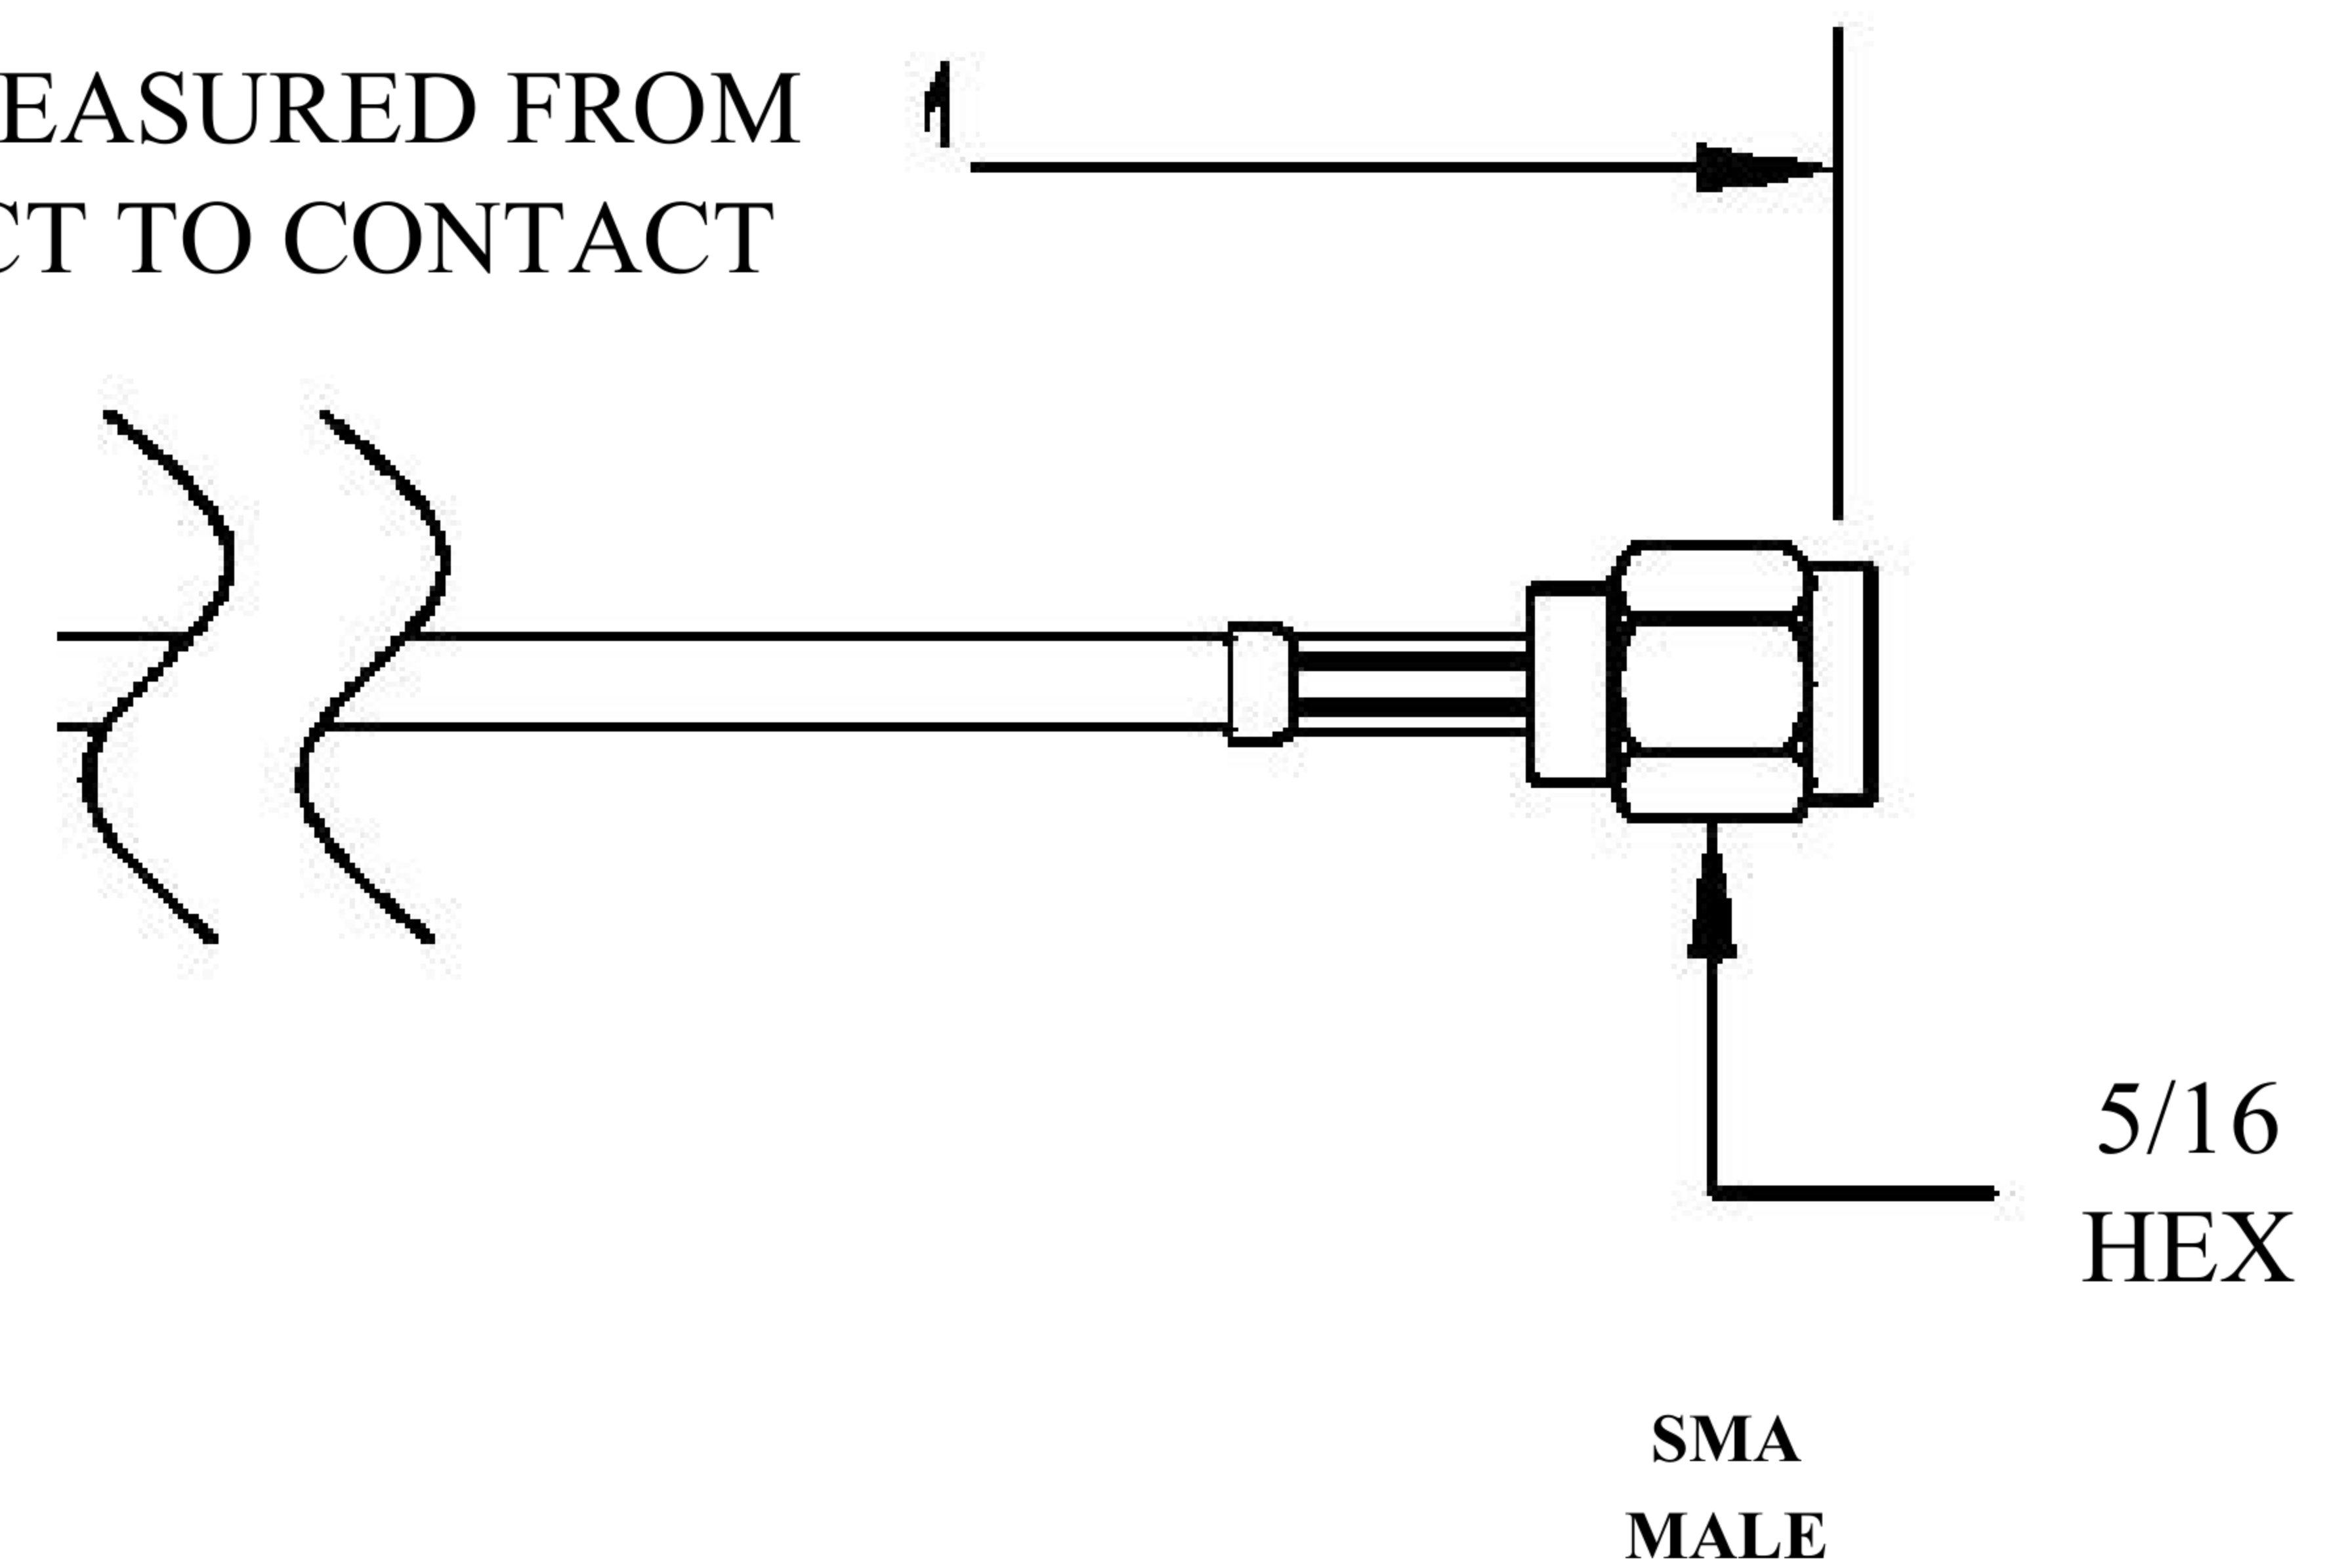

COMPONENTS	IMPEDANCE
FAKRAJACK	50 OHM
SMA MALE	50 OHM
ET-ET38392	50 OHM

Standard Lengths	
-12	12"
-24	24"
-36	36"
-48	48"
-60	60"
-XXX	Custom Length in Inches

Part Configurator			
1. Replace Y with code.			
2. Replace XX with length in inches.			
CODING	JACK	COLOR	APPLICATION
A	H	BLACK	RADIO WITH PHANTOM SUPPLY
B	H	WHITE	RADIO WITHOUT PHANTOM SUPPLY
C	D	BLUE	GPS: TELEMATICS OR NAVIGATION
D	D	BORDEAUX	GSM: CELLULAR PHONE
H	T	VIOLET	GPS: TELEMATICS AND NAVIGATION
I	R	BEIGE	BLUETOOTH
K	H	CURRY	RADIO WITH IF OUTPUT (ANTENNA DIVERSITY)
Z	R	WATER BLUE	NEUTRAL CODING

FAKRA JACK

LENGTH MEASURED FROM CONTACT TO CONTACT

8th Floor, Building 1, Yongfu Science and Technology Center Industrial Park, Nanzha District 5, Humen, 523900, Dongguan, Guangdong, China.

Website: www.ebeestock.com

Email: sales@ebeestock.com

COAXIAL & FIBER OPTICS

DWG TITLE	ET22392	DES_	sma-male-to-beige-fakra-jack-cable-12-inch-length-using-rg174-coax-0022390
-----------	---------	------	--

SIZE A | FSCM NO. 53919 | CAD FILE 073102 | SCALE N/A | 127