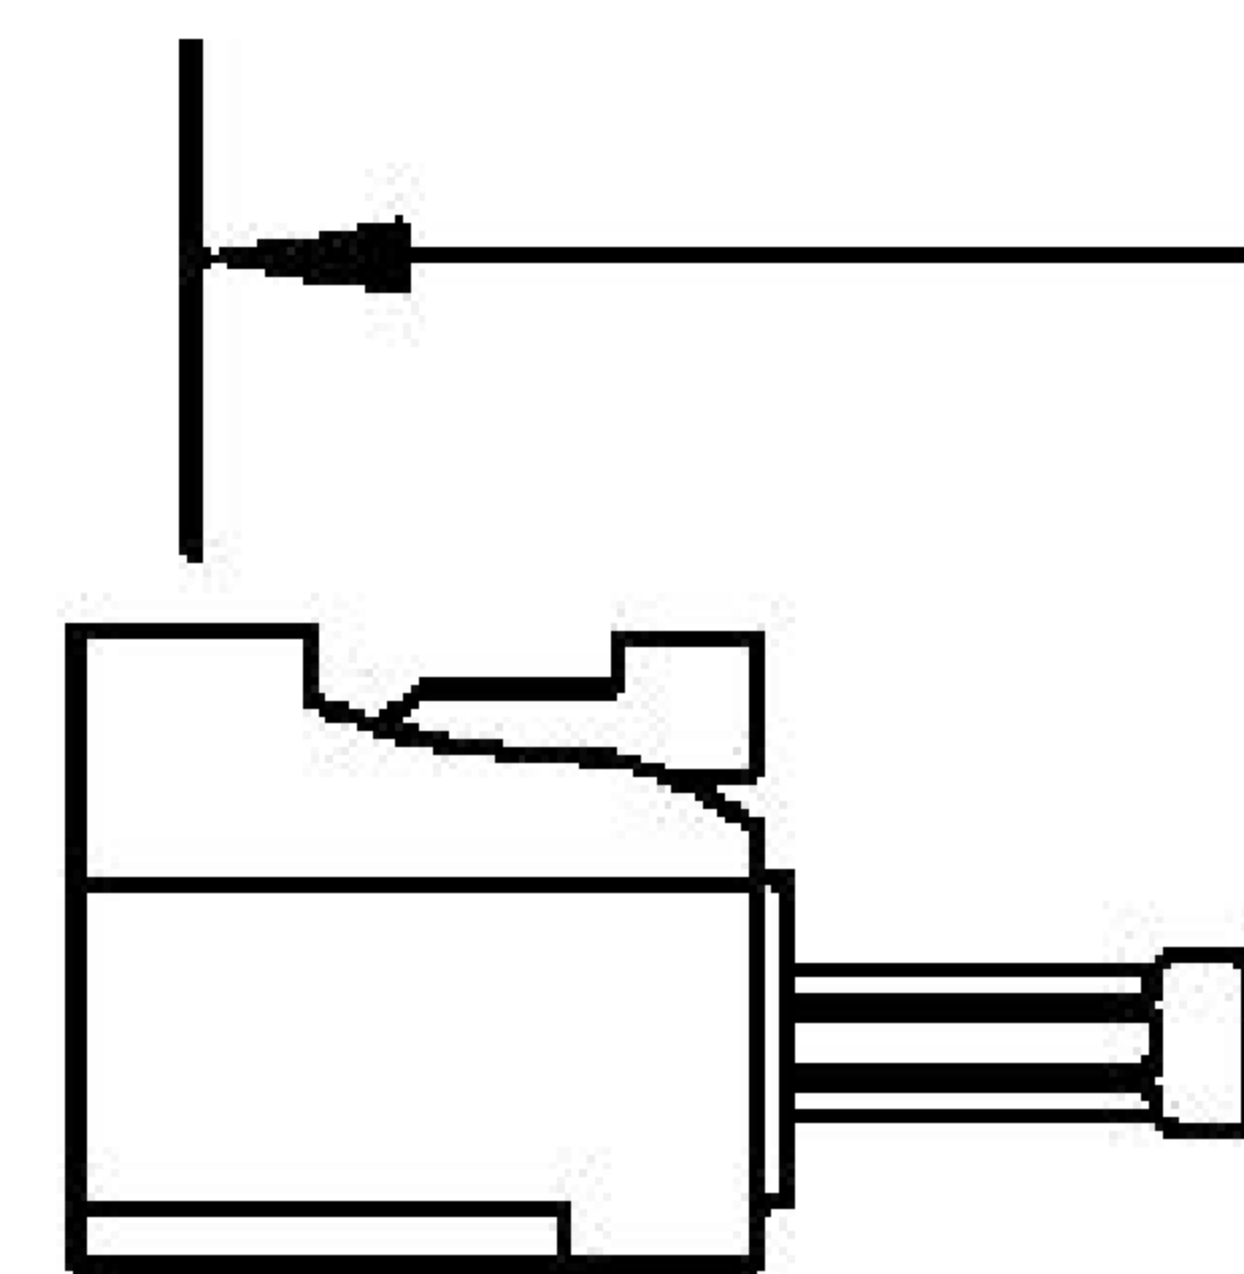

COMPONENTS	IMPEDANCE
FAKRAJACK	50 OHM
SMA MALE	50 OHM
ET-ET38392	50 OHM

Standard Lengths	
-12	12"
-24	24"
-36	36"
-48	48"
-60	60"
-XXX	Custom Length in Inches

Part Configurator			
1. Replace Y with code.			
2. Replace XX with length in inches.			
CODING	JACK	COLOR	APPLICATION
A	H	BLACK	RADIO WITH PHANTOM SUPPLY
B	H	WHITE	RADIO WITHOUT PHANTOM SUPPLY
C	D	BLUE	GPS: TELEMATICS OR NAVIGATION
D	D	BORDEAUX	GSM: CELLULAR PHONE
H	T	VIOLET	GPS: TELEMATICS AND NAVIGATION
I	R	BEIGE	BLUETOOTH
K	H	CURRY	RADIO WITH IF OUTPUT (ANTENNA DIVERSITY)
Z	R	WATER BLUE	NEUTRAL CODING

FAKRA JACK

LENGTH MEASURED FROM CONTACT TO CONTACT

SMA MALE

8th Floor, Building 1, Yongfu Science and Technology Center Industrial Park, Nanzha District 5, Humen, 523900, Dongguan, Guangdong, China.

Website: www.ebeestock.com

Email: sales@ebeestock.com

COAXIAL & FIBER OPTICS

DWG TITLE	ET22393	DES_	sma-male-to-beige-fakra-jack-cable-12-inch-length-using-rg174-coax-0022390
-----------	---------	------	--

SIZE A | FSCM NO. 53919 | CAD FILE 073102 | SCALE N/A | 127