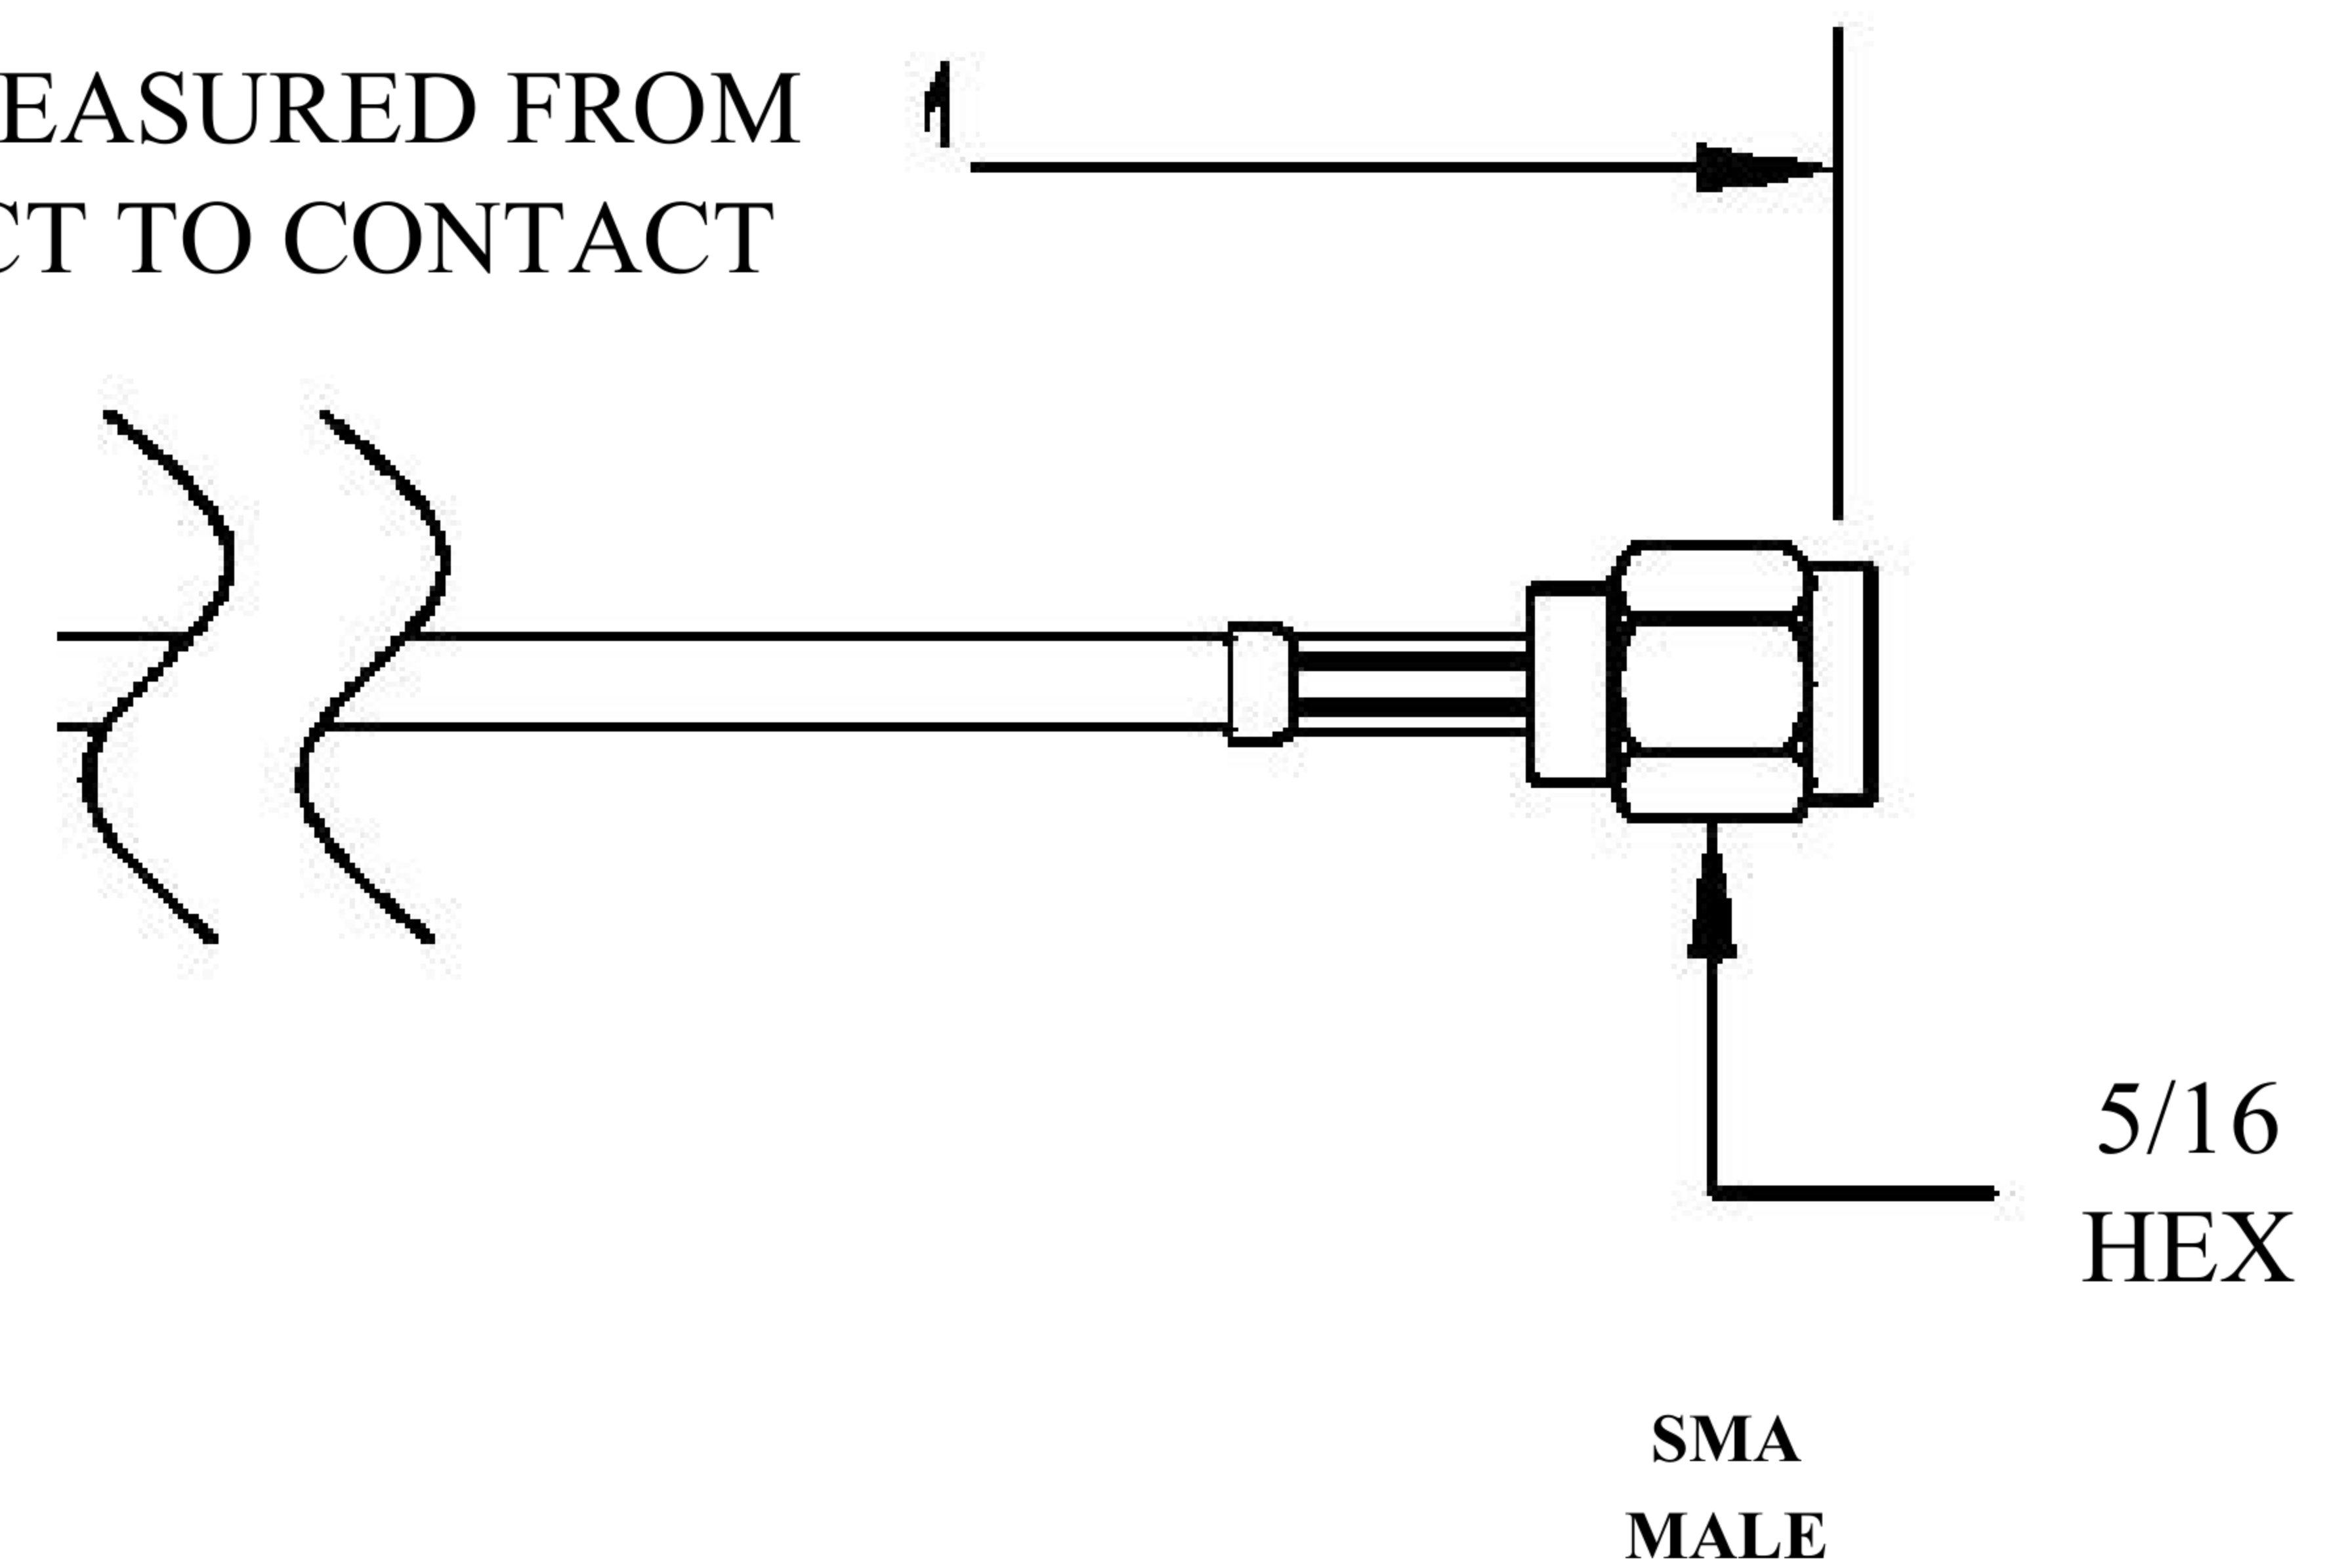

COMPONENTS	IMPEDANCE
FAKRAJACK	50 OHM
SMA MALE	50 OHM
ET-ET38392	50 OHM

Standard Lengths	
-12	12"
-24	24"
-36	36"
-48	48"
-60	60"
-XXX	Custom Length in Inches

Part Configurator			
1. Replace Y with code.			
2. Replace XX with length in inches.			
CODING	JACK	COLOR	APPLICATION
A	H	BLACK	RADIO WITH PHANTOM SUPPLY
B	H	WHITE	RADIO WITHOUT PHANTOM SUPPLY
C	D	BLUE	GPS: TELEMATICS OR NAVIGATION
D	D	BORDEAUX	GSM: CELLULAR PHONE
H	T	VIOLET	GPS: TELEMATICS AND NAVIGATION
I	R	BEIGE	BLUETOOTH
K	H	CURRY	RADIO WITH IF OUTPUT (ANTENNA DIVERSITY)
Z	R	WATER BLUE	NEUTRAL CODING

FAKRA JACK

LENGTH MEASURED FROM CONTACT TO CONTACT

SMA MALE

8th Floor, Building 1, Yongfu Science and Technology Center Industrial Park, Nanzha District 5, Humen, 523900, Dongguan, Guangdong, China.

Website: www.ebeestock.com

Email: sales@ebeestock.com

COAXIAL & FIBER OPTICS

DWG TITLE	ET22393	DES_	sma-male-to-beige-fakra-jack-cable-12-inch-length-using-rg174-coax-0022390
-----------	---------	------	--

SIZE A | FSCM NO. 53919 | CAD FILE 073102 | SCALE N/A | 127