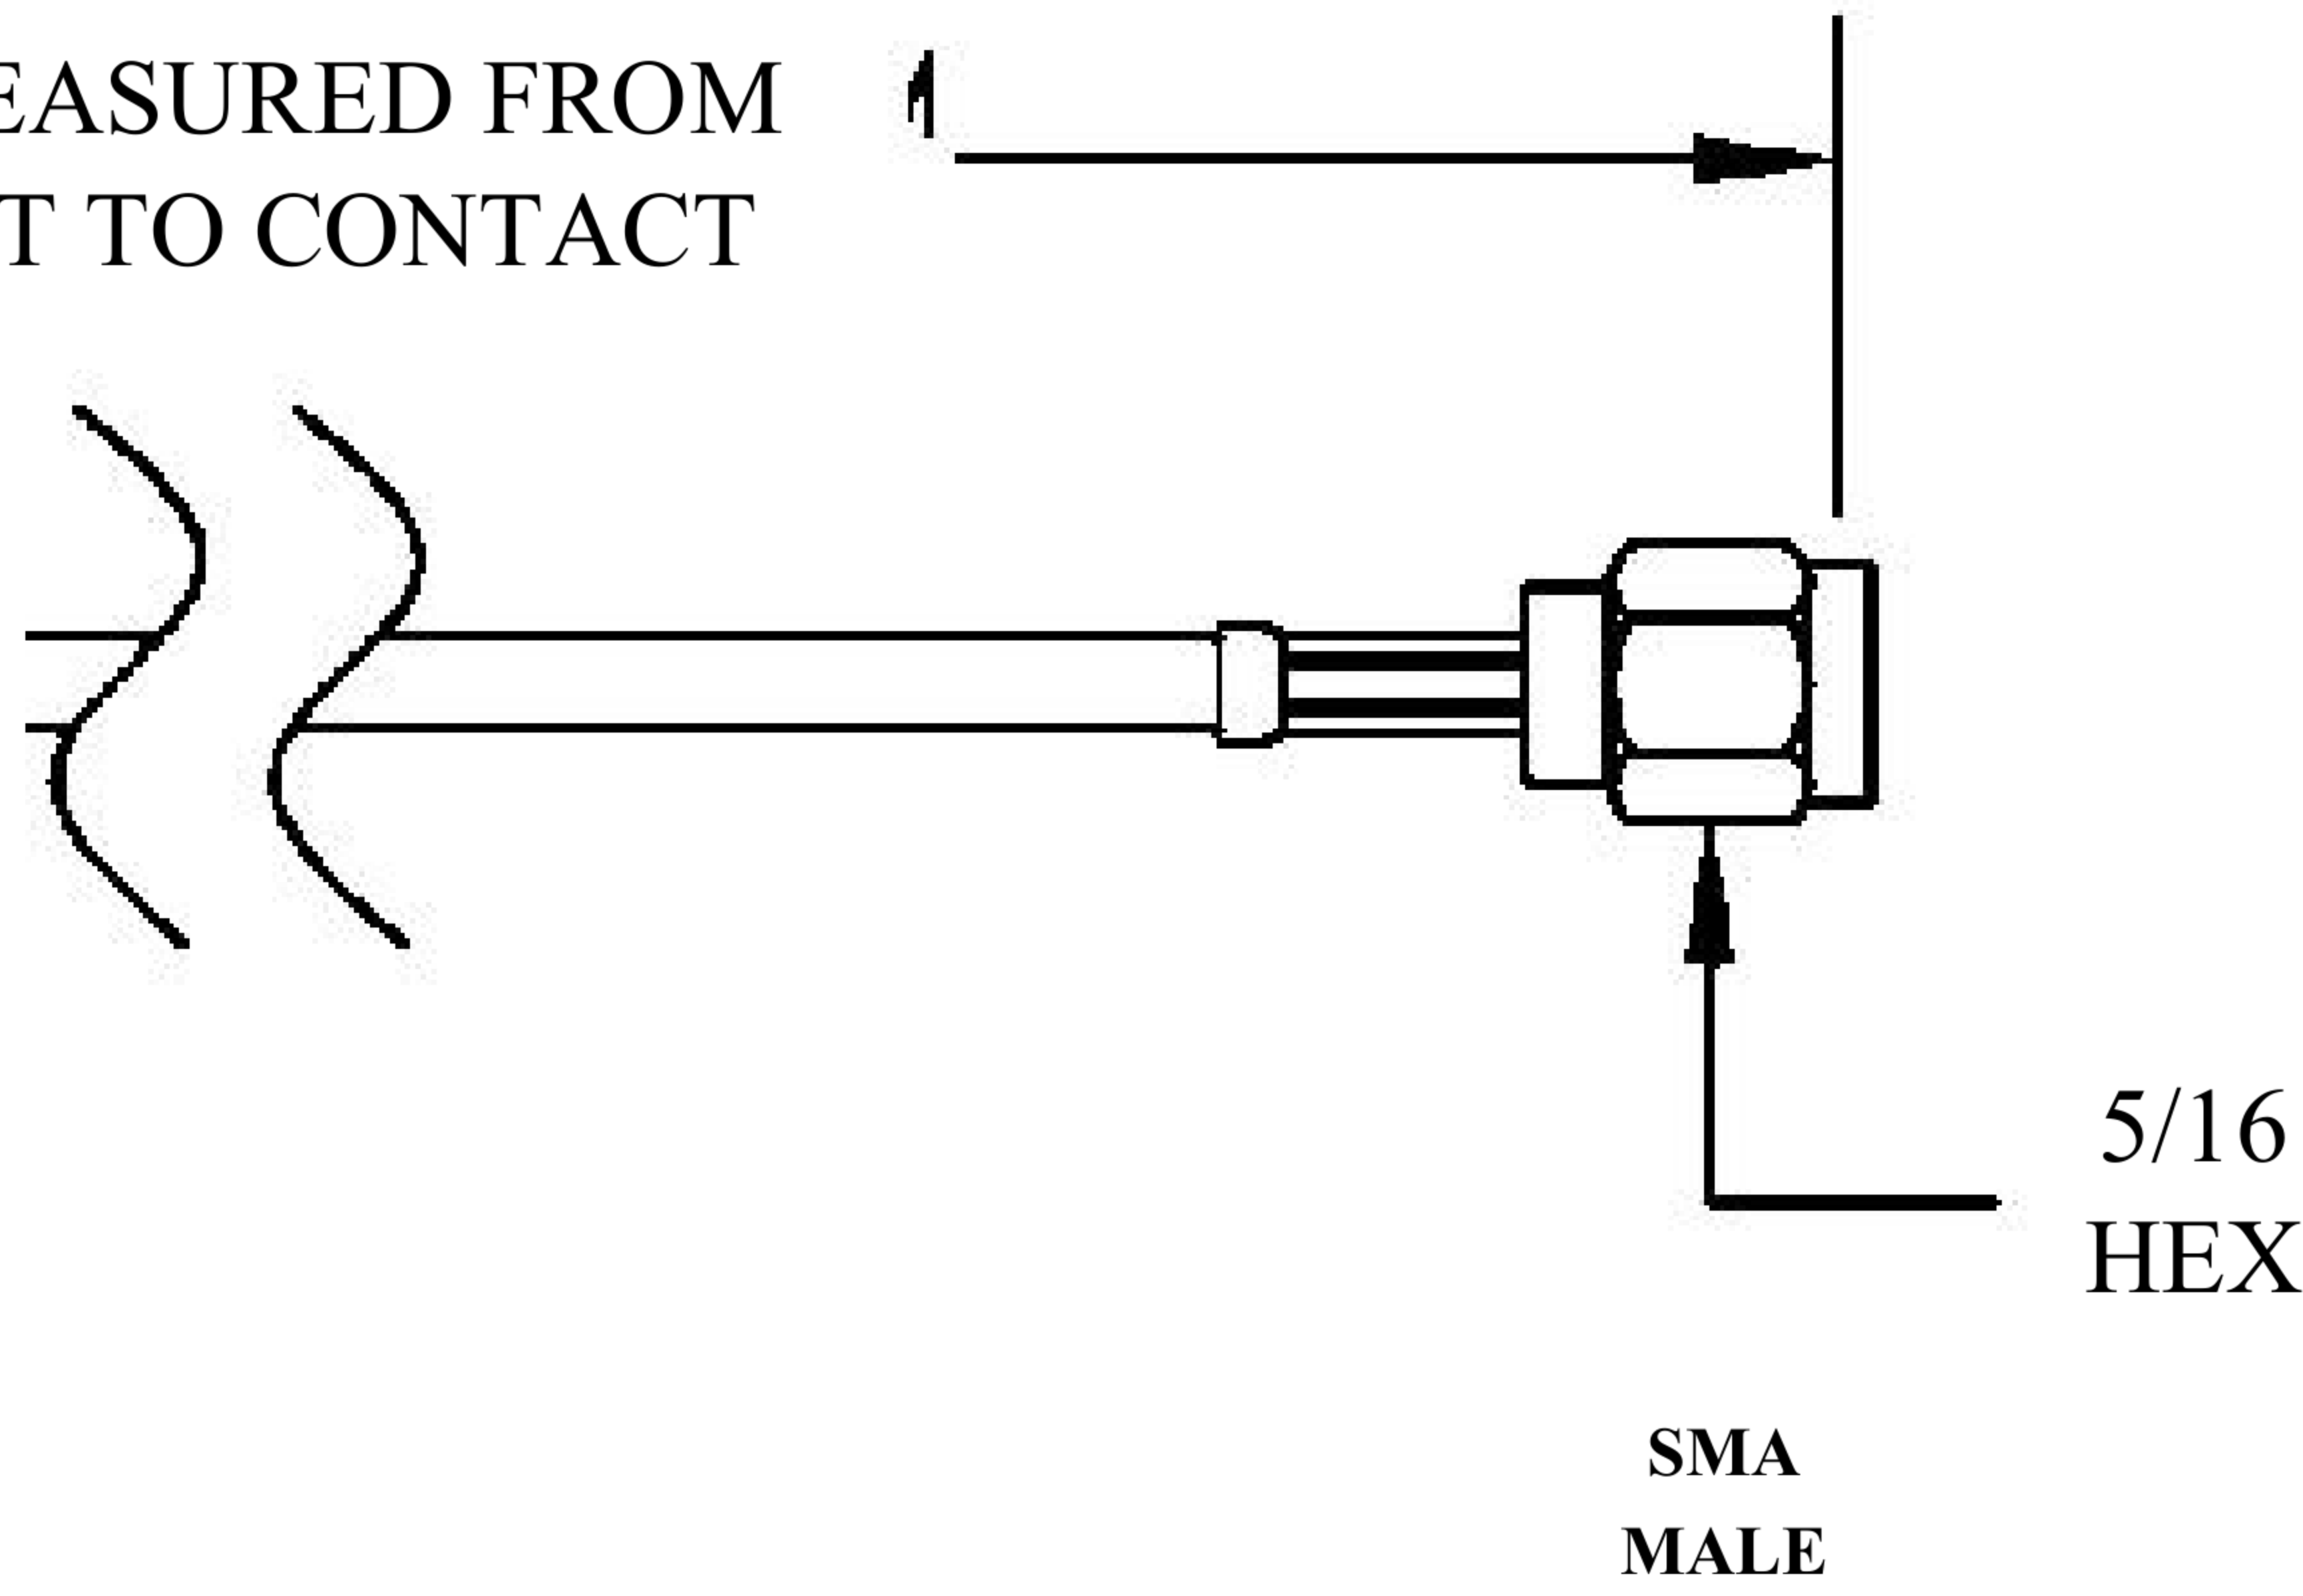

COMPONENTS	IMPEDANCE
FAKRAJACK	50 OHM
SMA MALE	50 OHM
ET-ET38392	50 OHM

Standard Lengths	
-12	12"
-24	24"
-36	36"
-48	48"
-60	60"
-XXX	Custom Length in Inches

Part Configurator			
1. Replace Y with code.			
2. Replace XX with length in inches.			
CODING	JACK	COLOR	APPLICATION
A	H	BLACK	RADIO WITH PHANTOM SUPPLY
B	H	WHITE	RADIO WITHOUT PHANTOM SUPPLY
C	D	BLUE	GPS: TELEMATICS OR NAVIGATION
D	D	BORDEAUX	GSM: CELLULAR PHONE
H	T	VIOLET	GPS: TELEMATICS AND NAVIGATION
I	R	BEIGE	BLUETOOTH
K	H	CURRY	RADIO WITH IF OUTPUT (ANTENNA DIVERSITY)
Z	R	WATER BLUE	NEUTRAL CODING

FAKRA JACK

LENGTH MEASURED FROM CONTACT TO CONTACT

5/16 HEX

SMA MALE

8th Floor, Building 1, Yongfu Science and Technology Center Industrial Park, Nanzha District 5, Humen, 523900, Dongguan, Guangdong, China.

Website: www.ebeestock.com
Email: sales@ebeestock.com

COAXIAL & FIBER OPTICS

DWG TITLE	ET22394	DES_	sma-male-to-beige-fakra-jack-cable-12-inch-length-using-rg174-coax-0022390
-----------	---------	------	--

SIZE A | FSCM NO. 53919 | CAD FILE 073102 | SCALE N/A | 127

- NOTES:
- UNLESS OTHERWISE SPECIFIED ALL DIMENSIONS ARE NOMINAL.
 - ALL SPECIFICATIONS ARE SUBJECT TO CHANGE WITHOUT NOTICE AT ANY TIME.