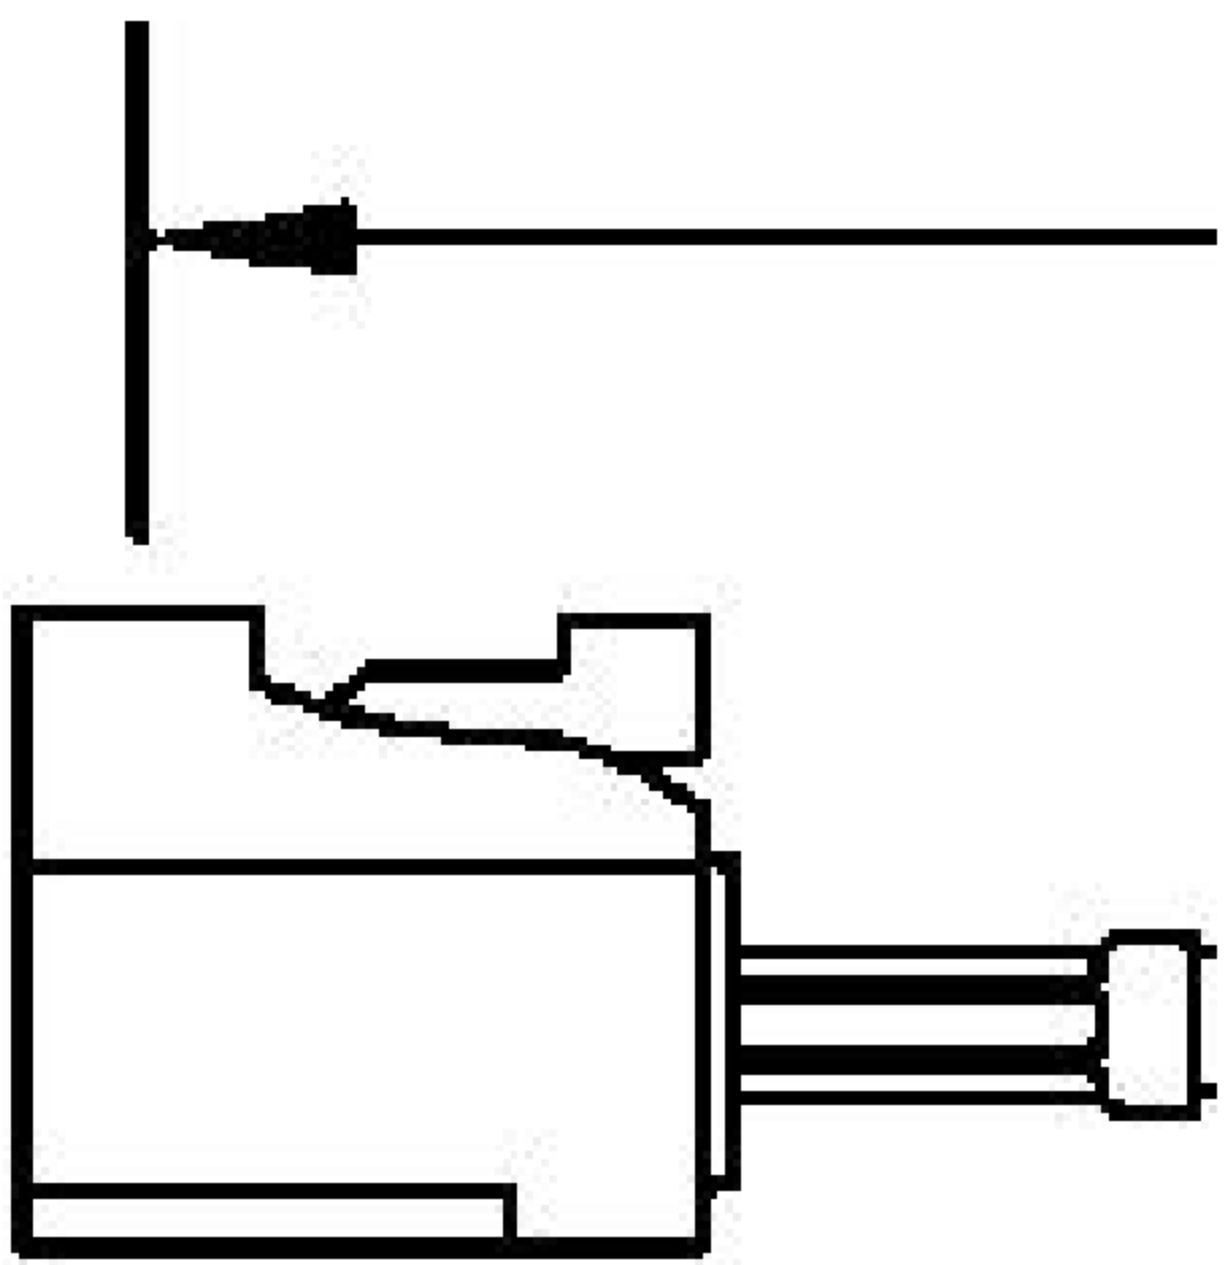

COMPONENTS	IMPEDANCE
FAKRAJACK	50 OHM
SMA MALE	50 OHM
ET-ET38392	50 OHM

Standard Lengths	
-12	12"
-24	24"
-36	36"
-48	48"
-60	60"
-XXX	Custom Length in Inches

Part Configurator			
1. Replace Y with code.			
2. Replace XX with length in inches.			
CODING	JACK	COLOR	APPLICATION
A	H	BLACK	RADIO WITH PHANTOM SUPPLY
B	H	WHITE	RADIO WITHOUT PHANTOM SUPPLY
C	D	BLUE	GPS: TELEMATICS OR NAVIGATION
D	D	BORDEAUX	GSM: CELLULAR PHONE
H	T	VIOLET	GPS: TELEMATICS AND NAVIGATION
I	R	BEIGE	BLUETOOTH
K	H	CURRY	RADIO WITH IF OUTPUT (ANTENNA DIVERSITY)
Z	R	WATER BLUE	NEUTRAL CODING

FAKRA JACK

LENGTH MEASURED FROM CONTACT TO CONTACT

5/16 HEX

SMA MALE

8th Floor, Building 1, Yongfu Science and Technology Center Industrial Park, Nanzha District 5, Humen, 523900, Dongguan, Guangdong, China.

Website: www.ebeestock.com
Email: sales@ebeestock.com

COAXIAL & FIBER OPTICS

DWG TITLE	ET22394	DES_	sma-male-to-beige-fakra-jack-cable-12-inch-length-using-rg174-coax-0022390
-----------	---------	------	--