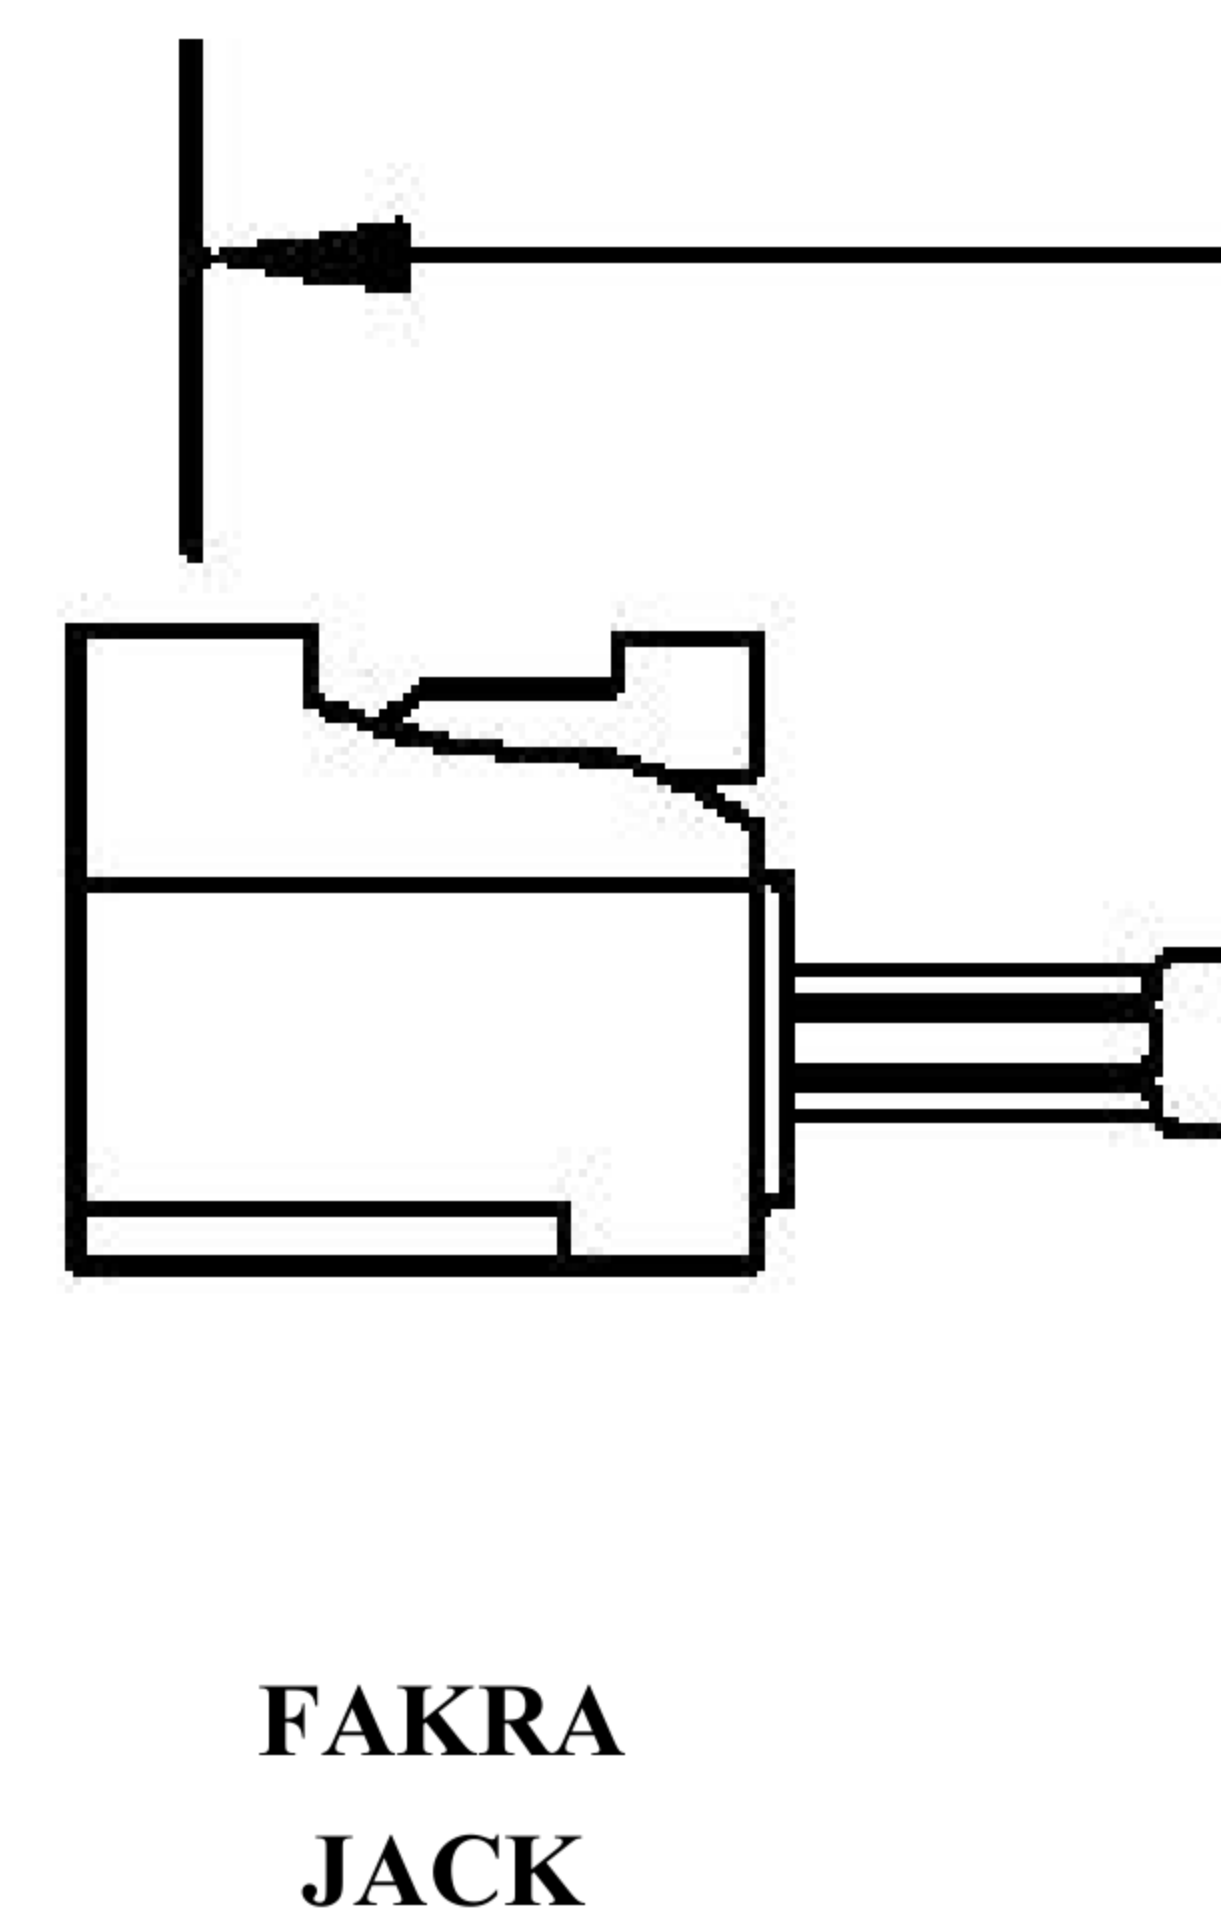

COMPONENTS	IMPEDANCE
FAKRAJACK	50 OHM
SMA MALE	50 OHM
ET-ET38392	50 OHM

Standard Lengths	
-12	12"
-24	24"
-36	36"
-48	48"
-60	60"
-XXX	Custom Length in Inches

Part Configurator			
1. Replace Y with code.			
2. Replace XX with length in inches.			
CODING	JACK	COLOR	APPLICATION
A	H	BLACK	RADIO WITH PHANTOM SUPPLY
B	H	WHITE	RADIO WITHOUT PHANTOM SUPPLY
C	D	BLUE	GPS: TELEMATICS OR NAVIGATION
D	D	BORDEAUX	GSM: CELLULAR PHONE
H	T	VIOLET	GPS: TELEMATICS AND NAVIGATION
I	R	BEIGE	BLUETOOTH
K	H	CURRY	RADIO WITH IF OUTPUT (ANTENNA DIVERSITY)
Z	R	WATER BLUE	NEUTRAL CODING

DWG TITLE	ET22395	DES_	sma-male-to-curry-fakra-jack-cable-12-inch-length-using-rg174-coax-0022395
-----------	---------	------	--

SIZE A | FSCM NO. 53919 | CAD FILE 073102 | SCALE N/A | 127

NOTES:

- UNLESS OTHERWISE SPECIFIED ALL DIMENSIONS ARE NOMINAL.
- ALL SPECIFICATIONS ARE SUBJECT TO CHANGE WITHOUT NOTICE AT ANY TIME.