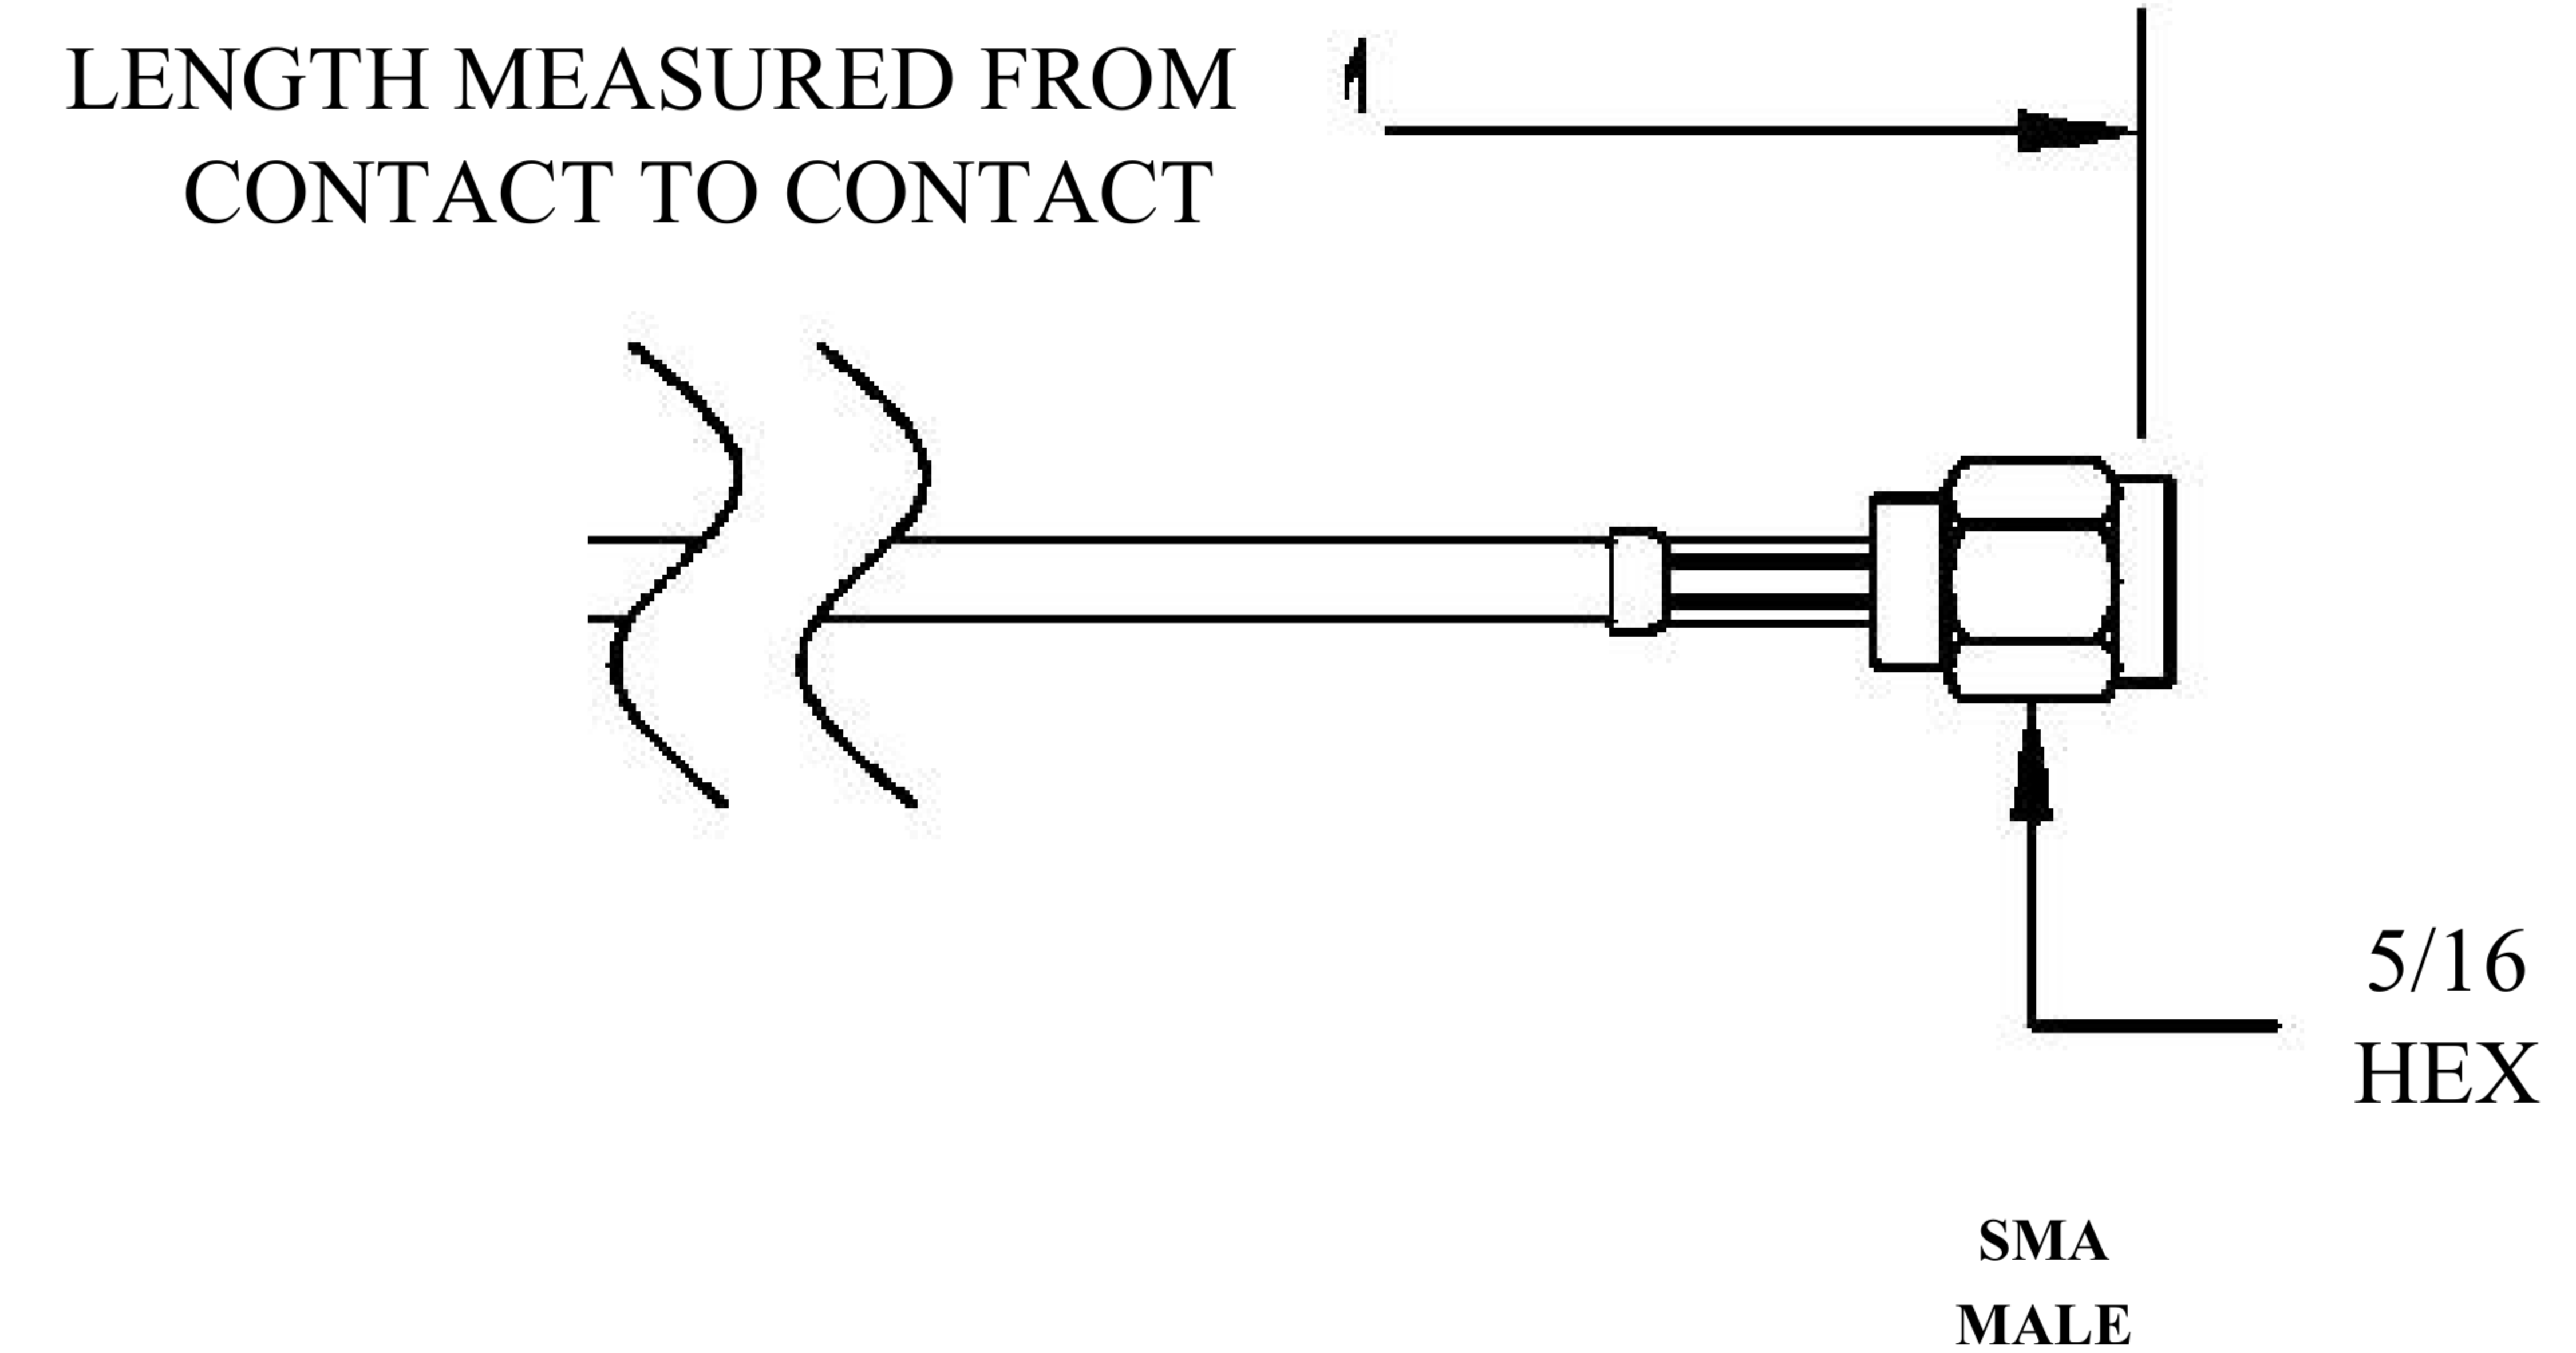

COMPONENTS	IMPEDANCE
FAKRAJACK	50 OHM
SMA MALE	50 OHM
ET-ET38392	50 OHM

Standard Lengths	
-12	12"
-24	24"
-36	36"
-48	48"
-60	60"
-XXX	Custom Length in Inches

Part Configurator			
1. Replace Y with code.			
2. Replace XX with length in inches.			
CODING	JACK	COLOR	APPLICATION
A	H	BLACK	RADIO WITH PHANTOM SUPPLY
B	H	WHITE	RADIO WITHOUT PHANTOM SUPPLY
C	D	BLUE	GPS: TELEMATICS OR NAVIGATION
D	D	BORDEAUX	GSM: CELLULAR PHONE
H	T	VIOLET	GPS: TELEMATICS AND NAVIGATION
I	R	BEIGE	BLUETOOTH
K	H	CURRY	RADIO WITH IF OUTPUT (ANTENNA DIVERSITY)
Z	R	WATER BLUE	NEUTRAL CODING

DWG TITLE	ET22395	DES_	sma-male-to-curry-fakra-jack-cable-12-inch-length-using-rg174-coax-0022395
-----------	---------	------	--

SIZE A | FSCM NO. 53919 | CAD FILE 073102 | SCALE N/A | 127

NOTES:

- UNLESS OTHERWISE SPECIFIED ALL DIMENSIONS ARE NOMINAL.
- ALL SPECIFICATIONS ARE SUBJECT TO CHANGE WITHOUT NOTICE AT ANY TIME.