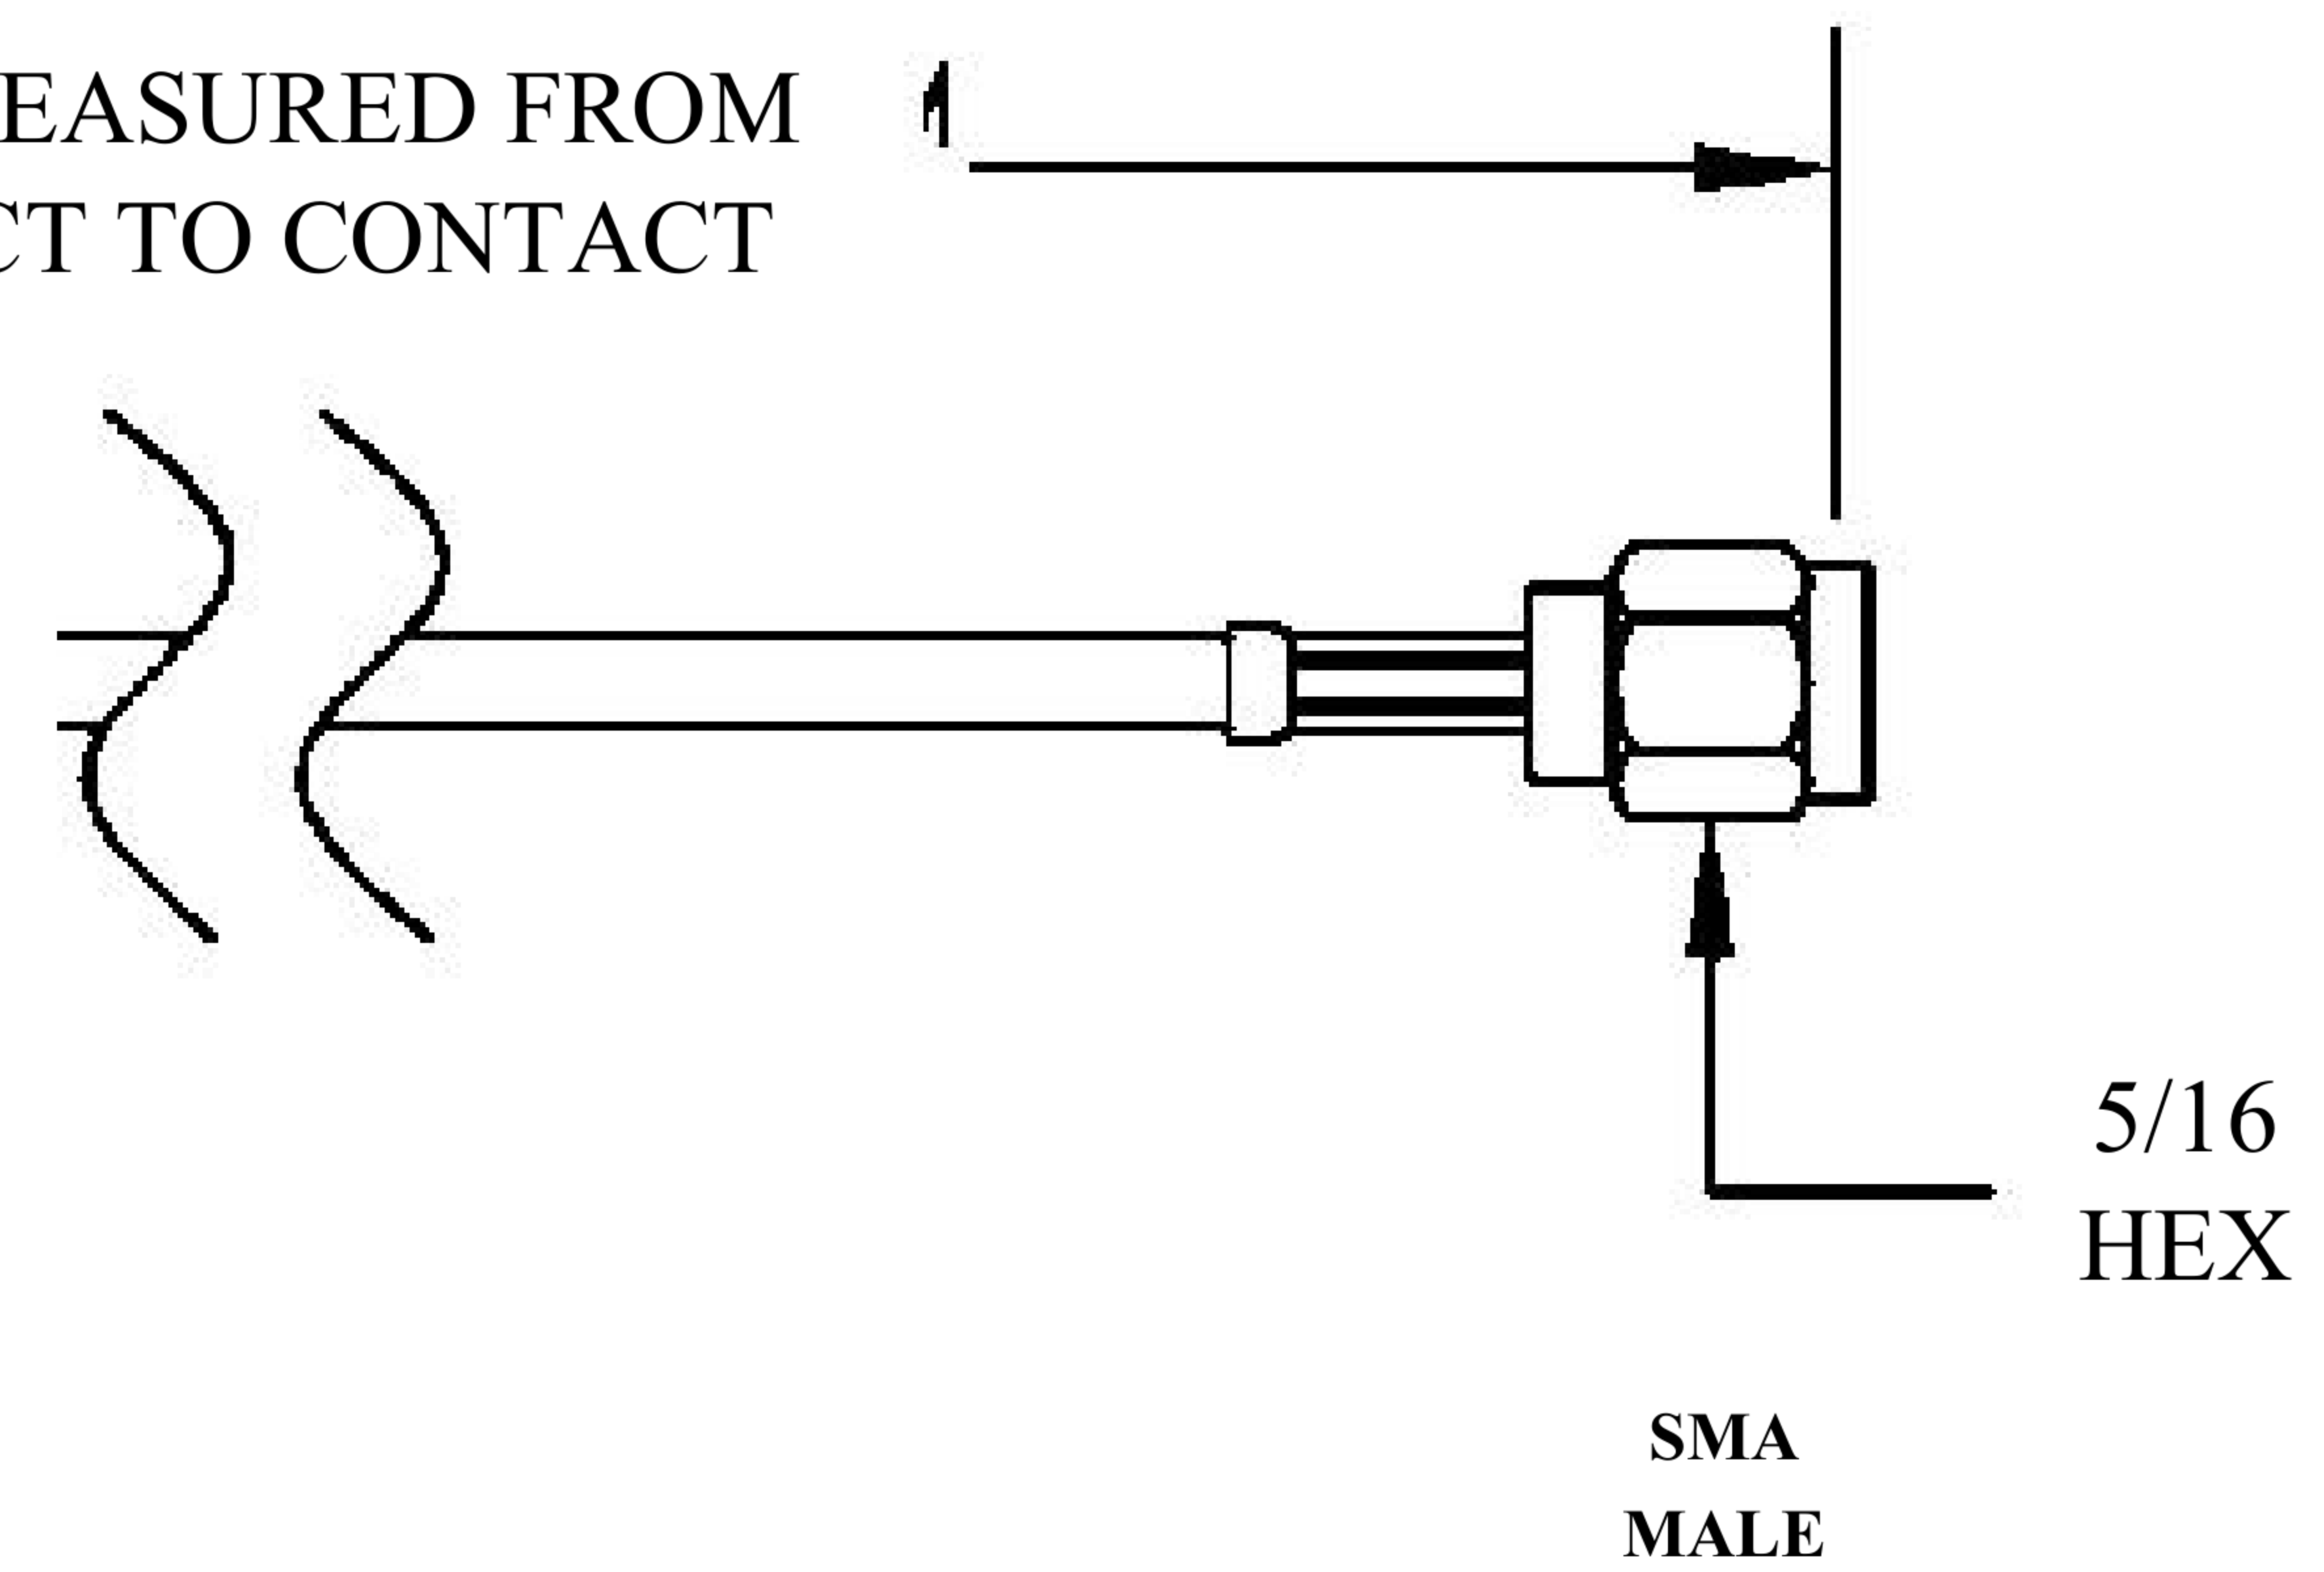

COMPONENTS	IMPEDANCE
FAKRAJACK	50 OHM
SMA MALE	50 OHM
ET-ET38392	50 OHM

Standard Lengths	
-12	12"
-24	24"
-36	36"
-48	48"
-60	60"
-XXX	Custom Length in Inches

Part Configurator			
1. Replace Y with code.			
2. Replace XX with length in inches.			
CODING	JACK	COLOR	APPLICATION
A	H	BLACK	RADIO WITH PHANTOM SUPPLY
B	H	WHITE	RADIO WITHOUT PHANTOM SUPPLY
C	D	BLUE	GPS: TELEMATICS OR NAVIGATION
D	D	BORDEAUX	GSM: CELLULAR PHONE
H	T	VIOLET	GPS: TELEMATICS AND NAVIGATION
I	R	BEIGE	BLUETOOTH
K	H	CURRY	RADIO WITH IF OUTPUT (ANTENNA DIVERSITY)
Z	R	WATER BLUE	NEUTRAL CODING

FAKRA JACK

LENGTH MEASURED FROM CONTACT TO CONTACT

8th Floor, Building 1, Yongfu Science and Technology Center Industrial Park, Nanzha District 5, Humen, 523900, Dongguan, Guangdong, China.

Website: [www.ebeestock.com](http://www.ebeestock.com)

Email: [sales@ebeestock.com](mailto:sales@ebeestock.com)

COAXIAL & FIBER OPTICS

DWG TITLE	ET22397	DES_	sma-male-to-curry-fakra-jack-cable-12-inch-length-using-rg174-coax-0022395
-----------	---------	------	--

SIZE A | FSCM NO. 53919 | CAD FILE 073102 | SCALE N/A | 127

NOTES:

- UNLESS OTHERWISE SPECIFIED ALL DIMENSIONS ARE NOMINAL.
- ALL SPECIFICATIONS ARE SUBJECT TO CHANGE WITHOUT NOTICE AT ANY TIME.