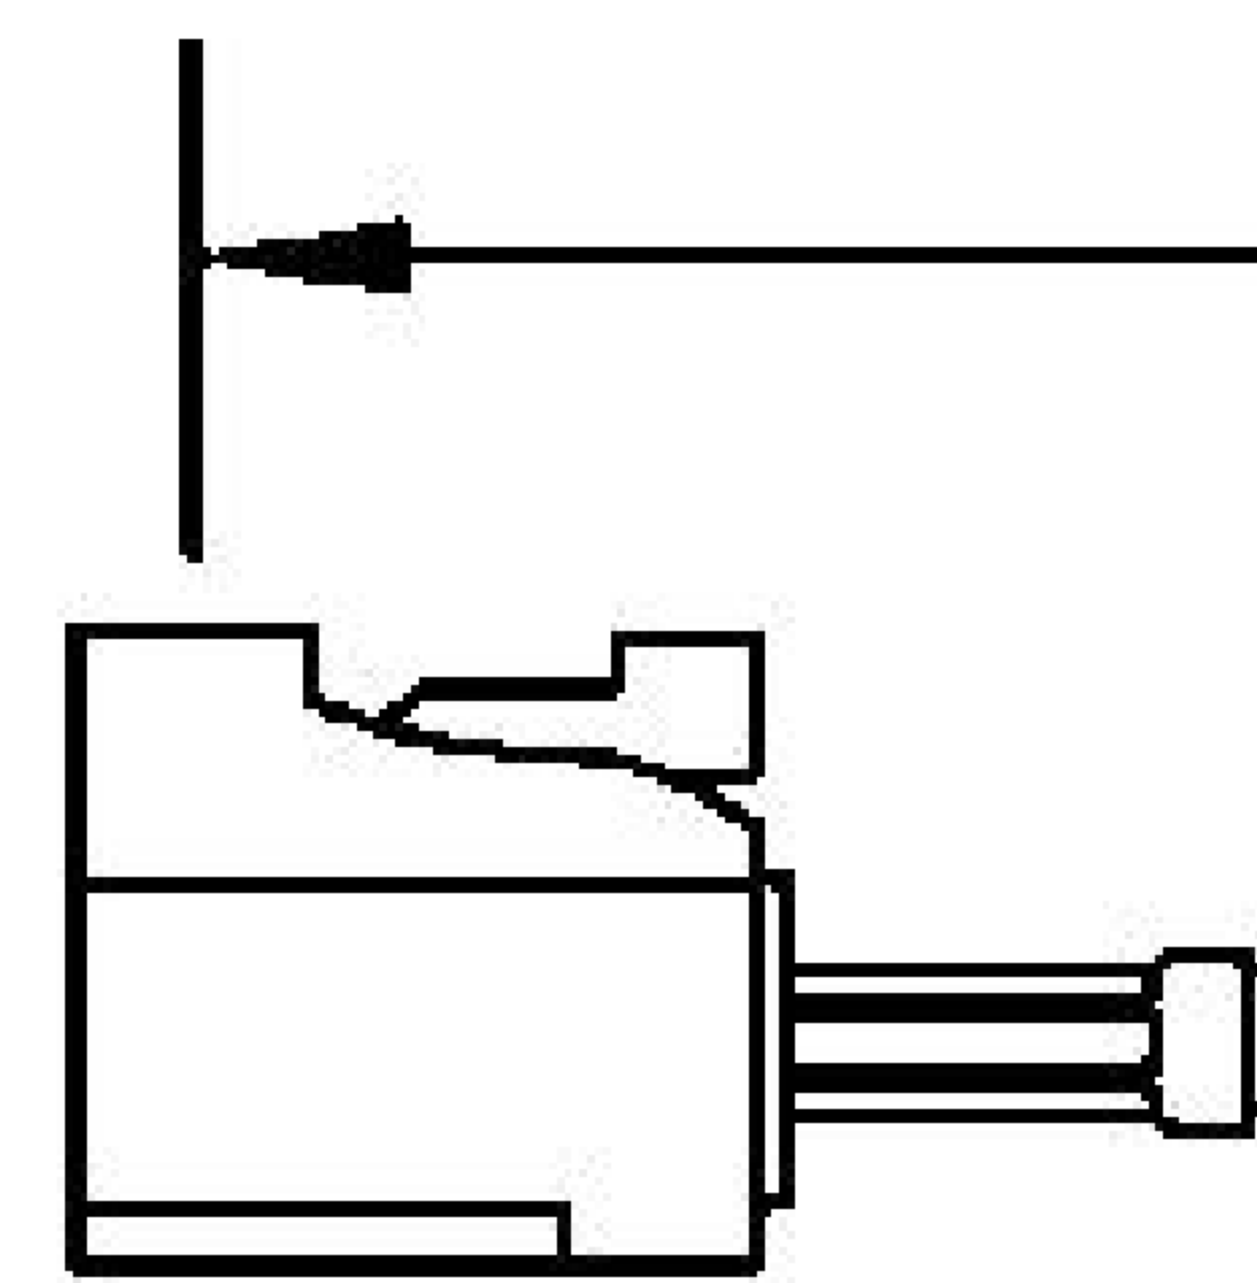

COMPONENTS	IMPEDANCE
FAKRAJACK	50 OHM
SMA MALE	50 OHM
ET-ET38392	50 OHM

Standard Lengths	
-12	12"
-24	24"
-36	36"
-48	48"
-60	60"
-XXX	Custom Length in Inches

Part Configurator			
1. Replace Y with code.			
2. Replace XX with length in inches.			
CODING	JACK	COLOR	APPLICATION
A	H	BLACK	RADIO WITH PHANTOM SUPPLY
B	H	WHITE	RADIO WITHOUT PHANTOM SUPPLY
C	D	BLUE	GPS: TELEMATICS OR NAVIGATION
D	D	BORDEAUX	GSM: CELLULAR PHONE
H	T	VIOLET	GPS: TELEMATICS AND NAVIGATION
I	R	BEIGE	BLUETOOTH
K	H	CURRY	RADIO WITH IF OUTPUT (ANTENNA DIVERSITY)
Z	R	WATER BLUE	NEUTRAL CODING

FAKRA JACK

LENGTH MEASURED FROM CONTACT TO CONTACT

8th Floor, Building 1, Yongfu Science and Technology Center Industrial Park, Nanzha District 5, Humen, 523900, Dongguan, Guangdong, China.

Website: [www.ebeestock.com](http://www.ebeestock.com)

Email: [sales@ebeestock.com](mailto:sales@ebeestock.com)

COAXIAL & FIBER OPTICS

DWG TITLE	ET22397	DES_	sma-male-to-curry-fakra-jack-cable-12-inch-length-using-rg174-coax-0022395
-----------	---------	------	--

SIZE A | FSCM NO. 53919 | CAD FILE 073102 | SCALE N/A | 127

NOTES:

- UNLESS OTHERWISE SPECIFIED ALL DIMENSIONS ARE NOMINAL.
- ALL SPECIFICATIONS ARE SUBJECT TO CHANGE WITHOUT NOTICE AT ANY TIME.