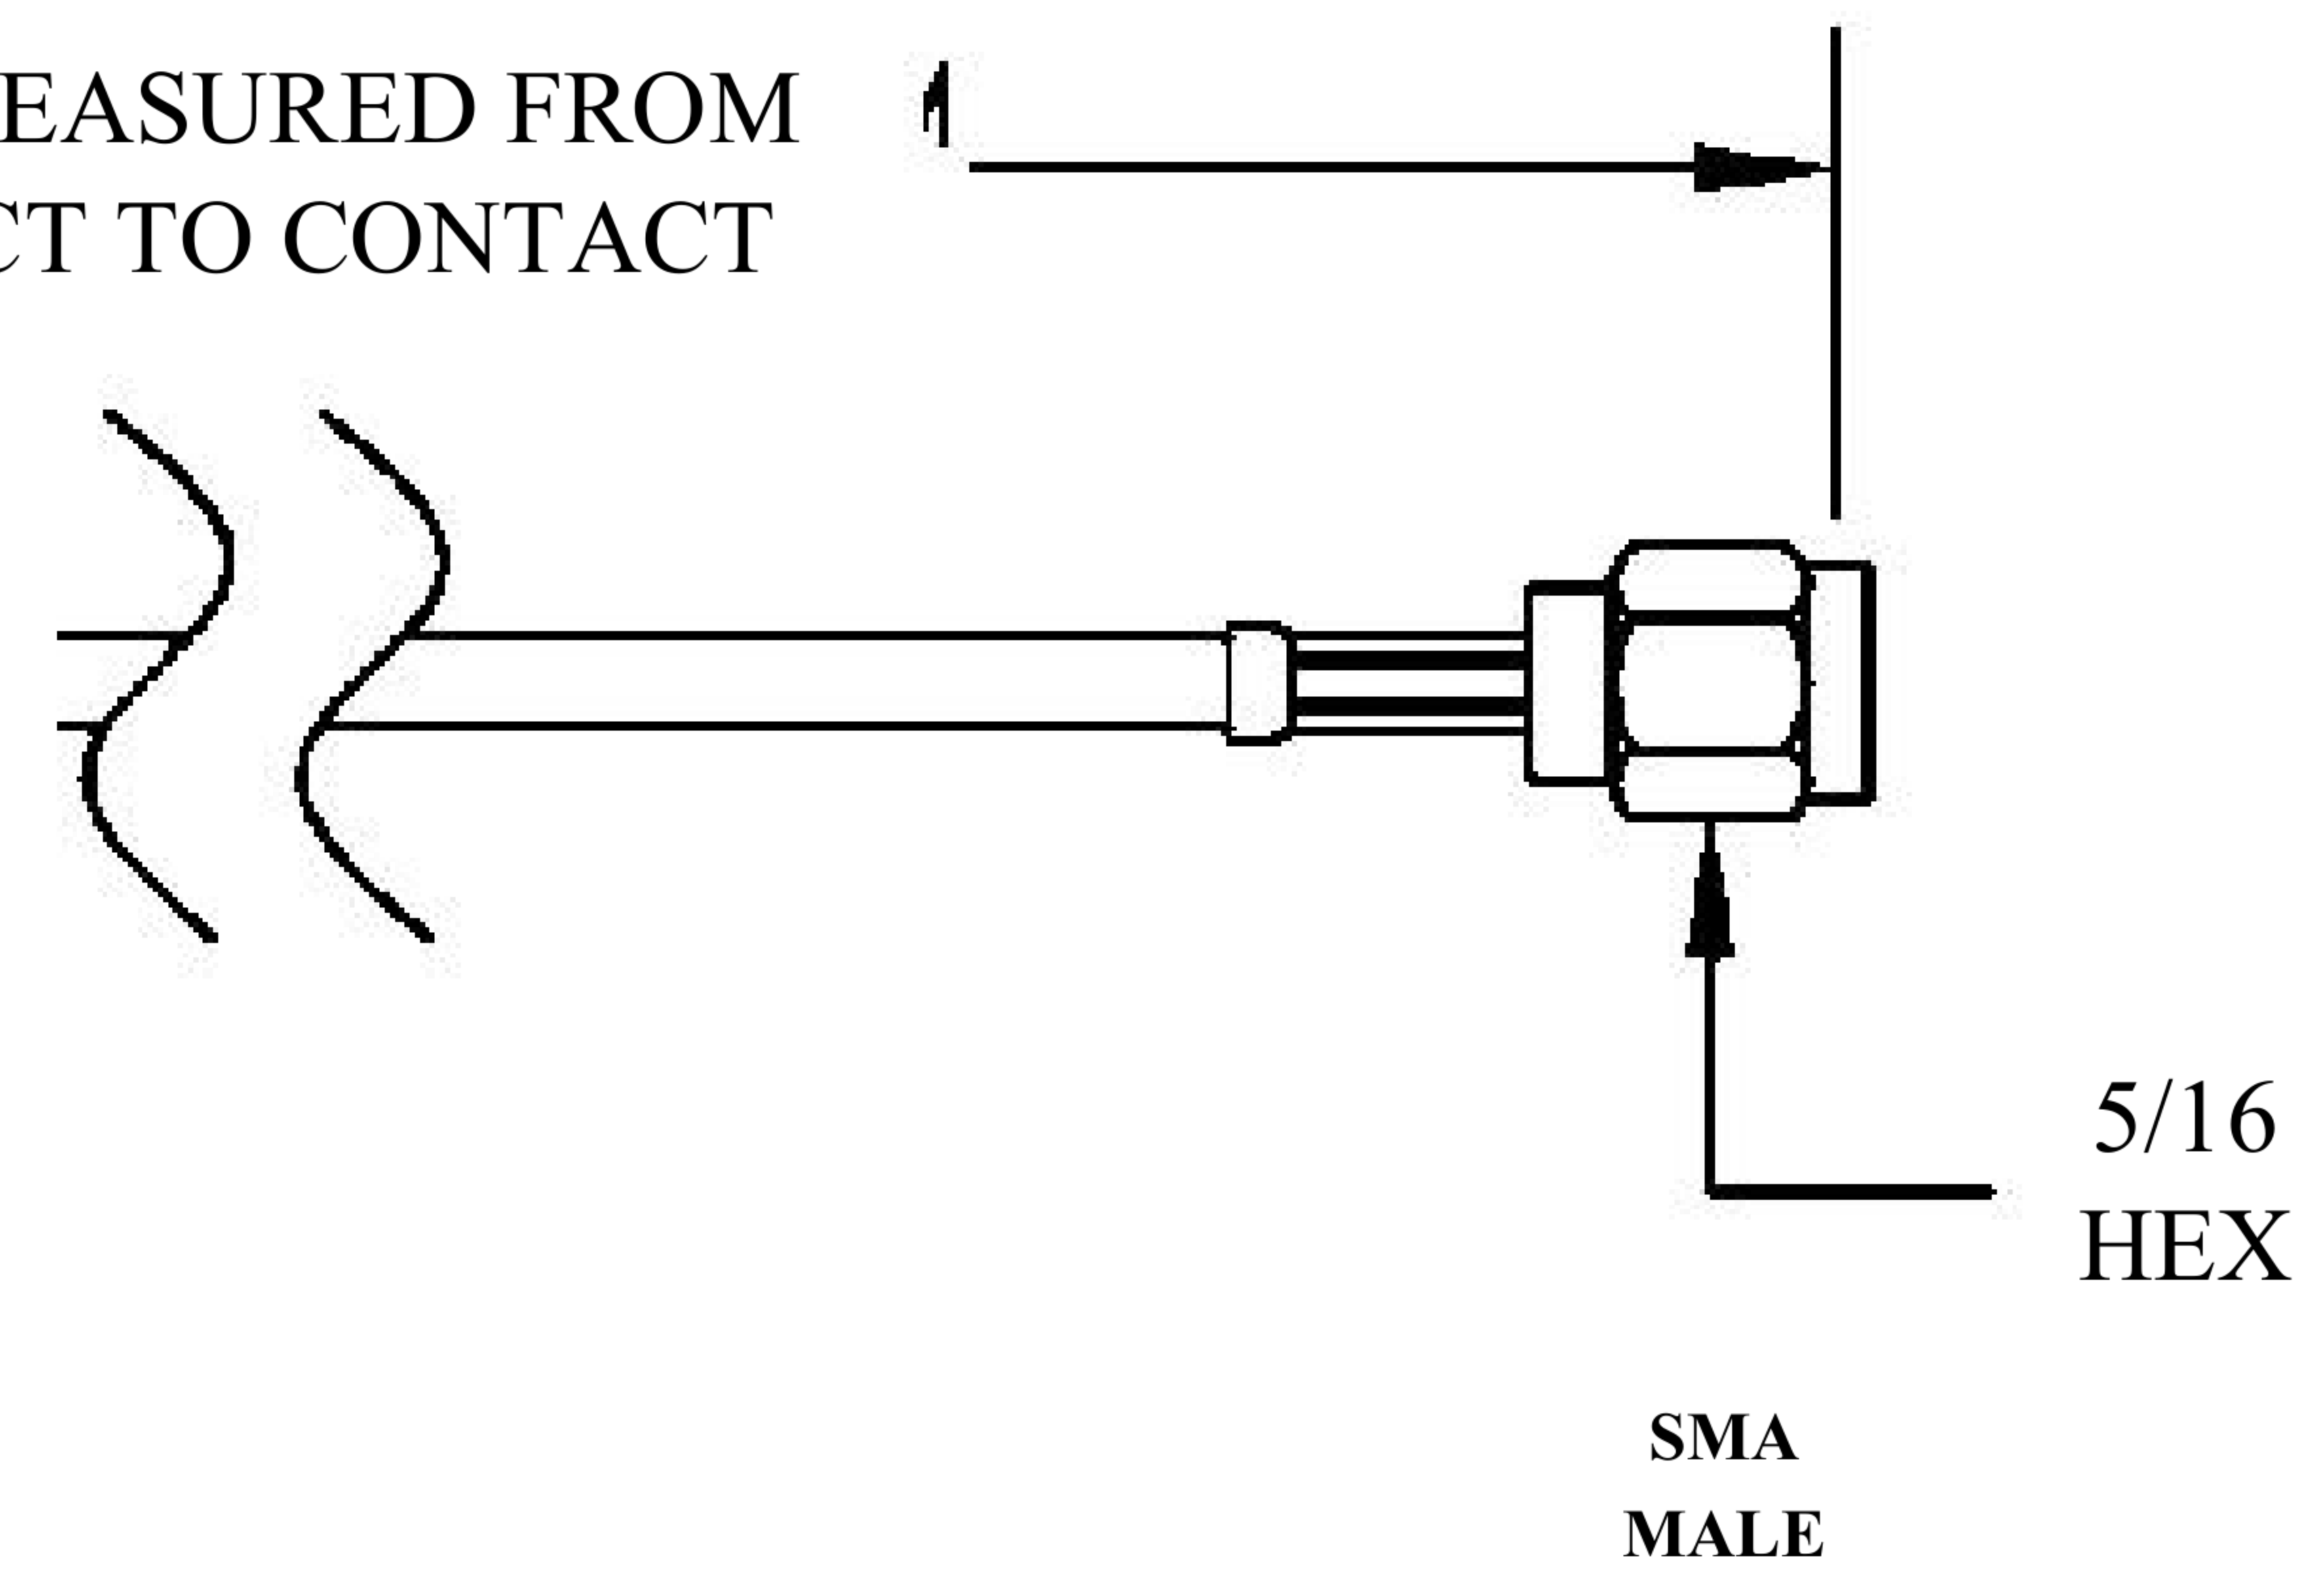

COMPONENTS	IMPEDANCE
FAKRAJACK	50 OHM
SMA MALE	50 OHM
ET-ET38392	50 OHM

Standard Lengths	
-12	12"
-24	24"
-36	36"
-48	48"
-60	60"
-XXX	Custom Length in Inches

Part Configurator			
1. Replace Y with code.			
2. Replace XX with length in inches.			
CODING	JACK	COLOR	APPLICATION
A	H	BLACK	RADIO WITH PHANTOM SUPPLY
B	H	WHITE	RADIO WITHOUT PHANTOM SUPPLY
C	D	BLUE	GPS: TELEMATICS OR NAVIGATION
D	D	BORDEAUX	GSM: CELLULAR PHONE
H	T	VIOLET	GPS: TELEMATICS AND NAVIGATION
I	R	BEIGE	BLUETOOTH
K	H	CURRY	RADIO WITH IF OUTPUT (ANTENNA DIVERSITY)
Z	R	WATER BLUE	NEUTRAL CODING

LENGTH MEASURED FROM CONTACT TO CONTACT

8th Floor, Building 1, Yongfu Science and Technology Center Industrial Park, Nanzha District 5, Humen, 523900, Dongguan, Guangdong, China.

Website: www.ebeestock.com

Email: sales@ebeestock.com

COAXIAL & FIBER OPTICS

DWG TITLE	ET22398	DES_	sma-male-to-curry-fakra-jack-cable-12-inch-length-using-rg174-coax-0022395
SIZE A FSCM NO. 53919 CAD FILE 073102 SCALE N/A		127	

NOTES: