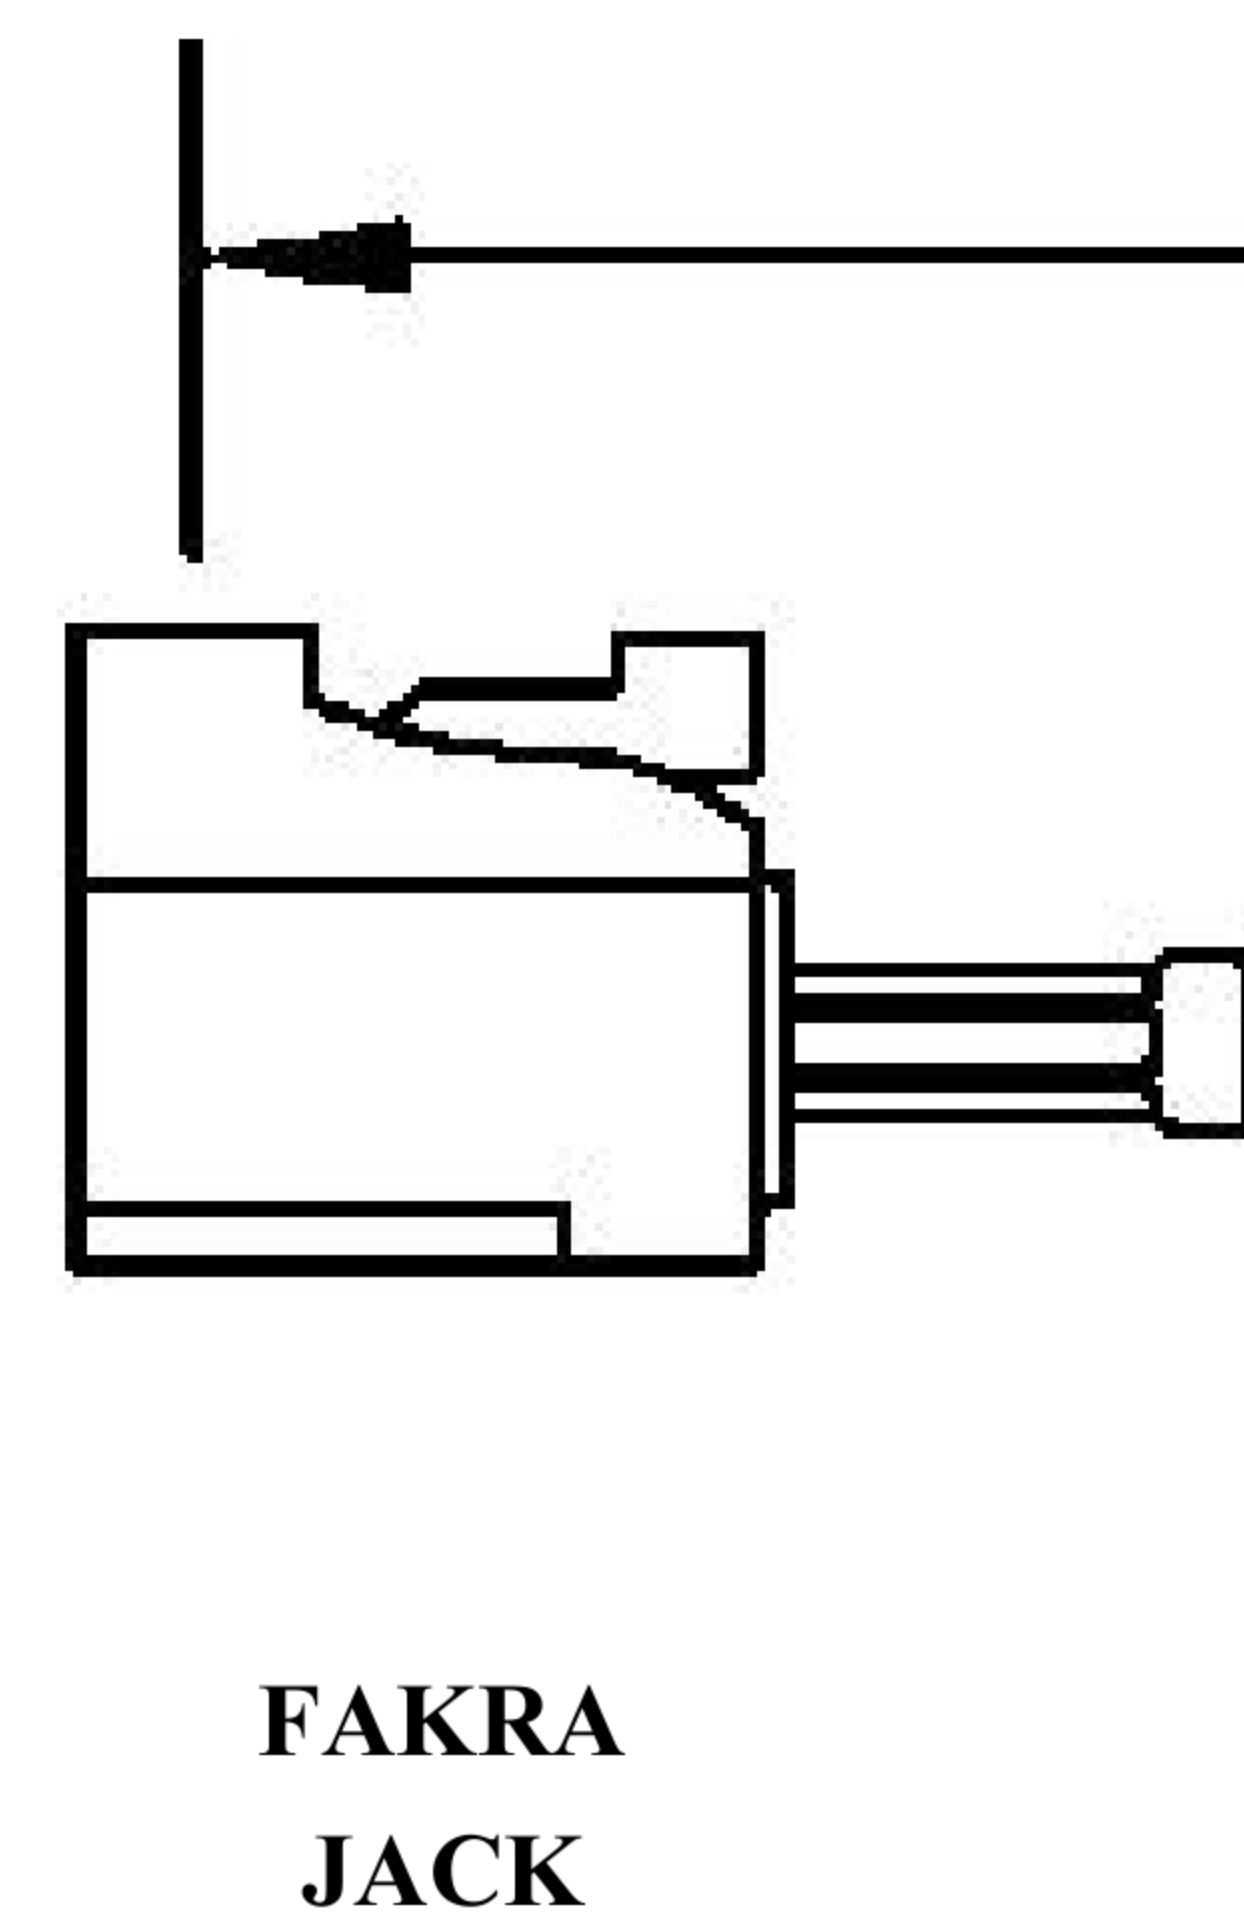

COMPONENTS	IMPEDANCE
FAKRAJACK	50 OHM
SMA MALE	50 OHM
ET-ET38392	50 OHM

Standard Lengths	
-12	12"
-24	24"
-36	36"
-48	48"
-60	60"
-XXX	Custom Length in Inches

Part Configurator			
1. Replace Y with code.			
2. Replace XX with length in inches.			
CODING	JACK	COLOR	APPLICATION
A	H	BLACK	RADIO WITH PHANTOM SUPPLY
B	H	WHITE	RADIO WITHOUT PHANTOM SUPPLY
C	D	BLUE	GPS: TELEMATICS OR NAVIGATION
D	D	BORDEAUX	GSM: CELLULAR PHONE
H	T	VIOLET	GPS: TELEMATICS AND NAVIGATION
I	R	BEIGE	BLUETOOTH
K	H	CURRY	RADIO WITH IF OUTPUT (ANTENNA DIVERSITY)
Z	R	WATER BLUE	NEUTRAL CODING

LENGTH MEASURED FROM CONTACT TO CONTACT

8th Floor, Building 1, Yongfu Science and Technology Center Industrial Park, Nanzha District 5, Humen, 523900, Dongguan, Guangdong, China.

Website: www.ebeestock.com

Email: sales@ebeestock.com

COAXIAL & FIBER OPTICS

DWG TITLE	ET22398	DES_	sma-male-to-curry-fakra-jack-cable-12-inch-length-using-rg174-coax-0022395
SIZE A FSCM NO. 53919 CAD FILE 073102 SCALE N/A		127	

NOTES: