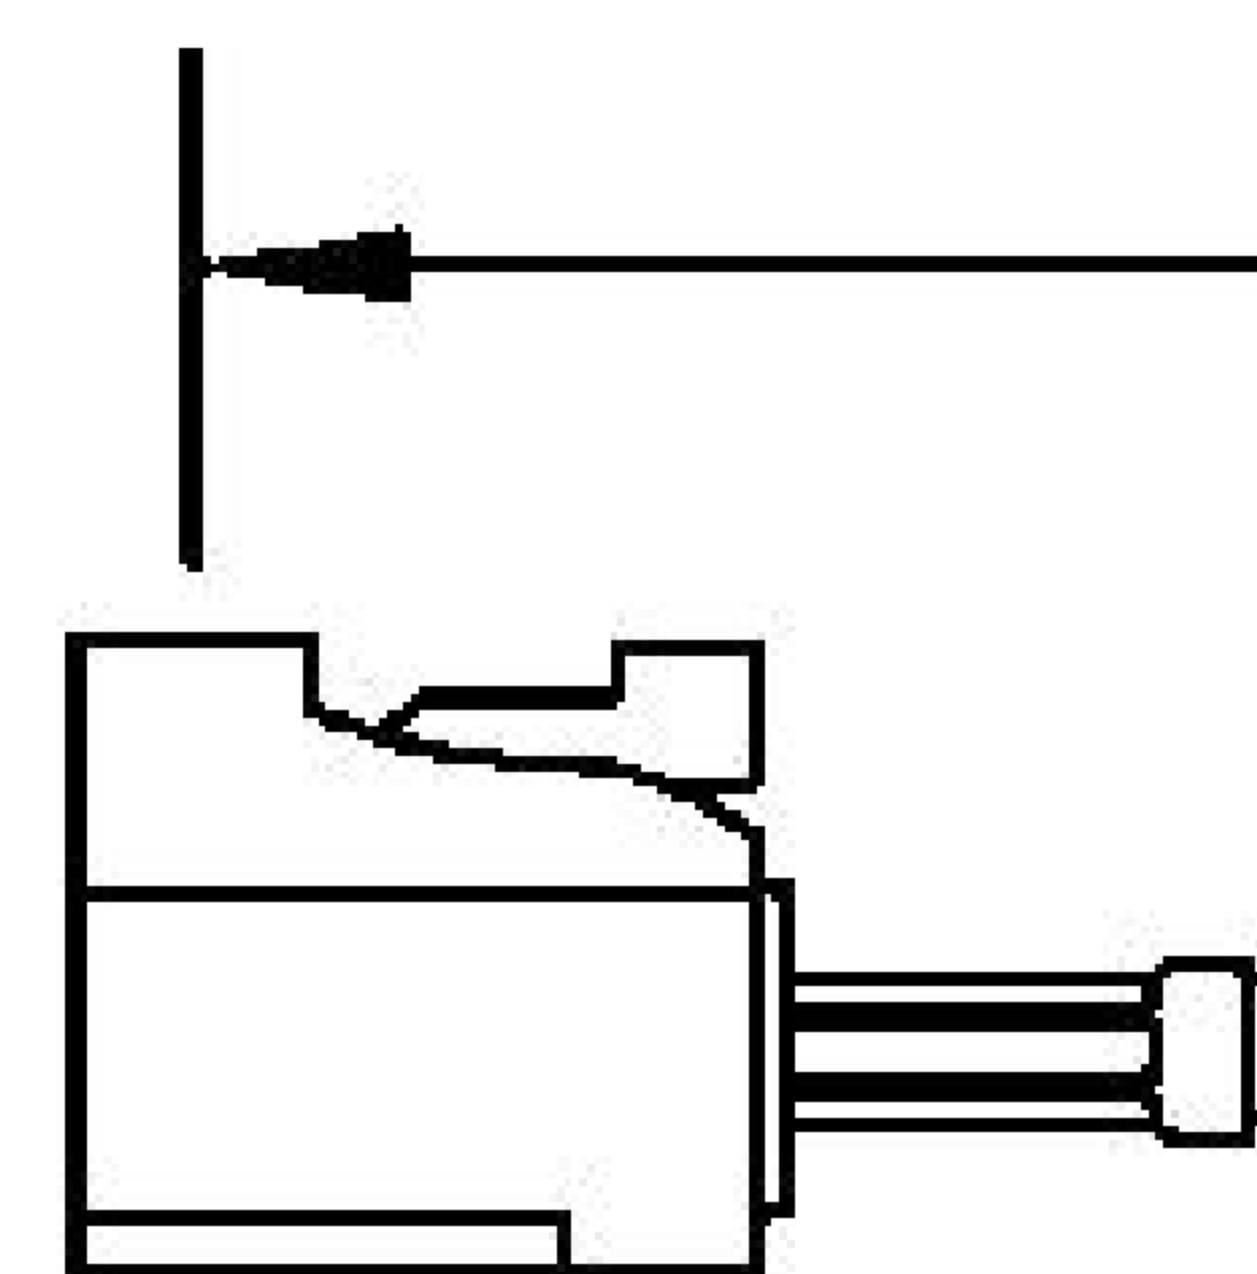

| COMPONENTS | IMPEDANCE |
|------------|-----------|
| FAKRAJACK | 50 OHM |
| SMA MALE | 50 OHM |
| ET-ET38392 | 50 OHM |
| | |

| Standard Lengths | |
|------------------|-------------------------|
| -12 | 12" |
| -24 | 24" |
| -36 | 36" |
| -48 | 48" |
| -60 | 60" |
| -XXX | Custom Length in Inches |
| | |

| Part Configurator | | | |
|--------------------------------------|------|------------|--|
| 1. Replace Y with code. | | | |
| 2. Replace XX with length in inches. | | | |
| CODING | JACK | COLOR | APPLICATION |
| A | H | BLACK | RADIO WITH PHANTOM SUPPLY |
| B | H | WHITE | RADIO WITHOUT PHANTOM SUPPLY |
| C | D | BLUE | GPS: TELEMATICS OR NAVIGATION |
| D | D | BORDEAUX | GSM: CELLULAR PHONE |
| H | T | VIOLET | GPS: TELEMATICS AND NAVIGATION |
| I | R | BEIGE | BLUETOOTH |
| K | H | CURRY | RADIO WITH IF OUTPUT (ANTENNA DIVERSITY) |
| Z | R | WATER BLUE | NEUTRAL CODING |

FAKRA JACK

LENGTH MEASURED FROM CONTACT TO CONTACT

SMA MALE

8th Floor, Building 1, Yongfu Science and Technology Center Industrial Park, Nanzha District 5, Humen, 523900, Dongguan, Guangdong, China.

Website: www.ebeestock.com

Email: sales@ebeestock.com

COAXIAL & FIBER OPTICS

| | | | |
|-----------|---------|------|--|
| DWG TITLE | ET22399 | DES_ | sma-male-to-curry-fakra-jack-cable-12-inch-length-using-rg174-coax-0022395 |
|-----------|---------|------|--|