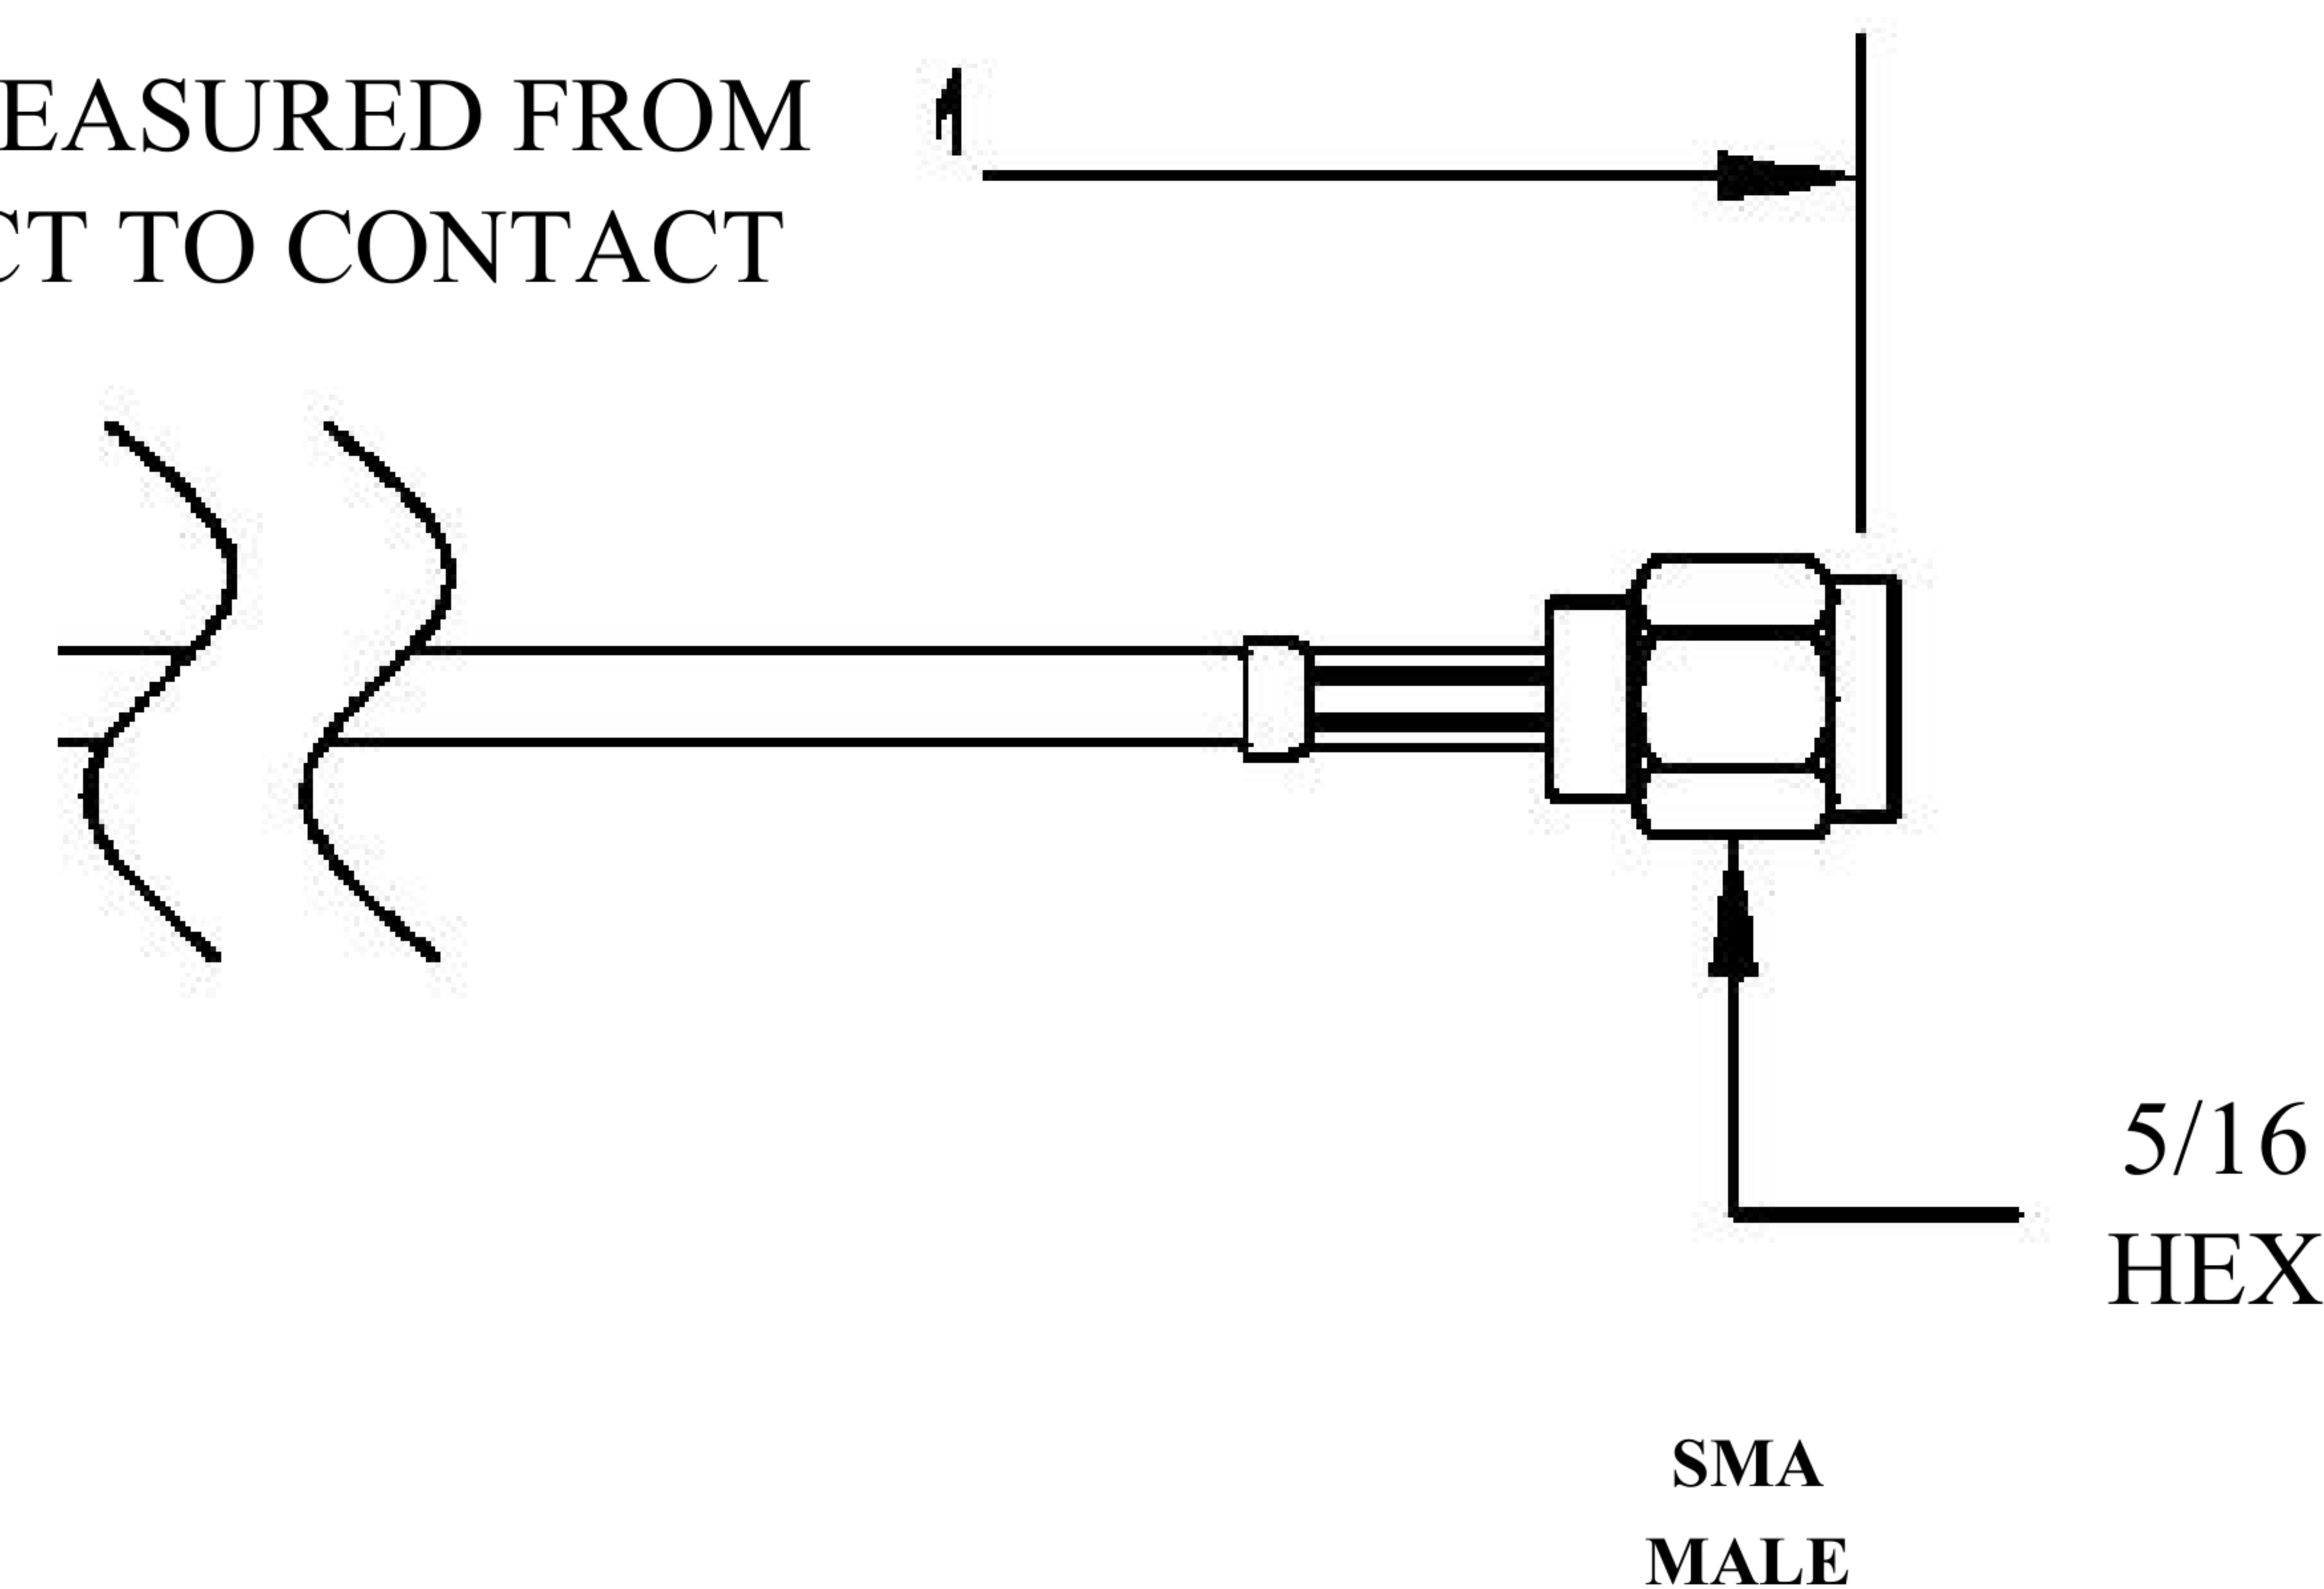

| COMPONENTS | IMPEDANCE |
|------------|-----------|
| FAKRAJACK | 50 OHM |
| SMA MALE | 50 OHM |
| ET-ET38392 | 50 OHM |
| | |

| Standard Lengths | |
|------------------|-------------------------|
| -12 | 12" |
| -24 | 24" |
| -36 | 36" |
| -48 | 48" |
| -60 | 60" |
| -XXX | Custom Length in Inches |
| | |

FAKRA JACK

LENGTH MEASURED FROM CONTACT TO CONTACT

SMA MALE

8th Floor, Building 1, Yongfu Science and Technology Center Industrial Park, Nanzha District 5, Humen, 523900, Dongguan, Guangdong, China.

Website: www.ebeestock.com