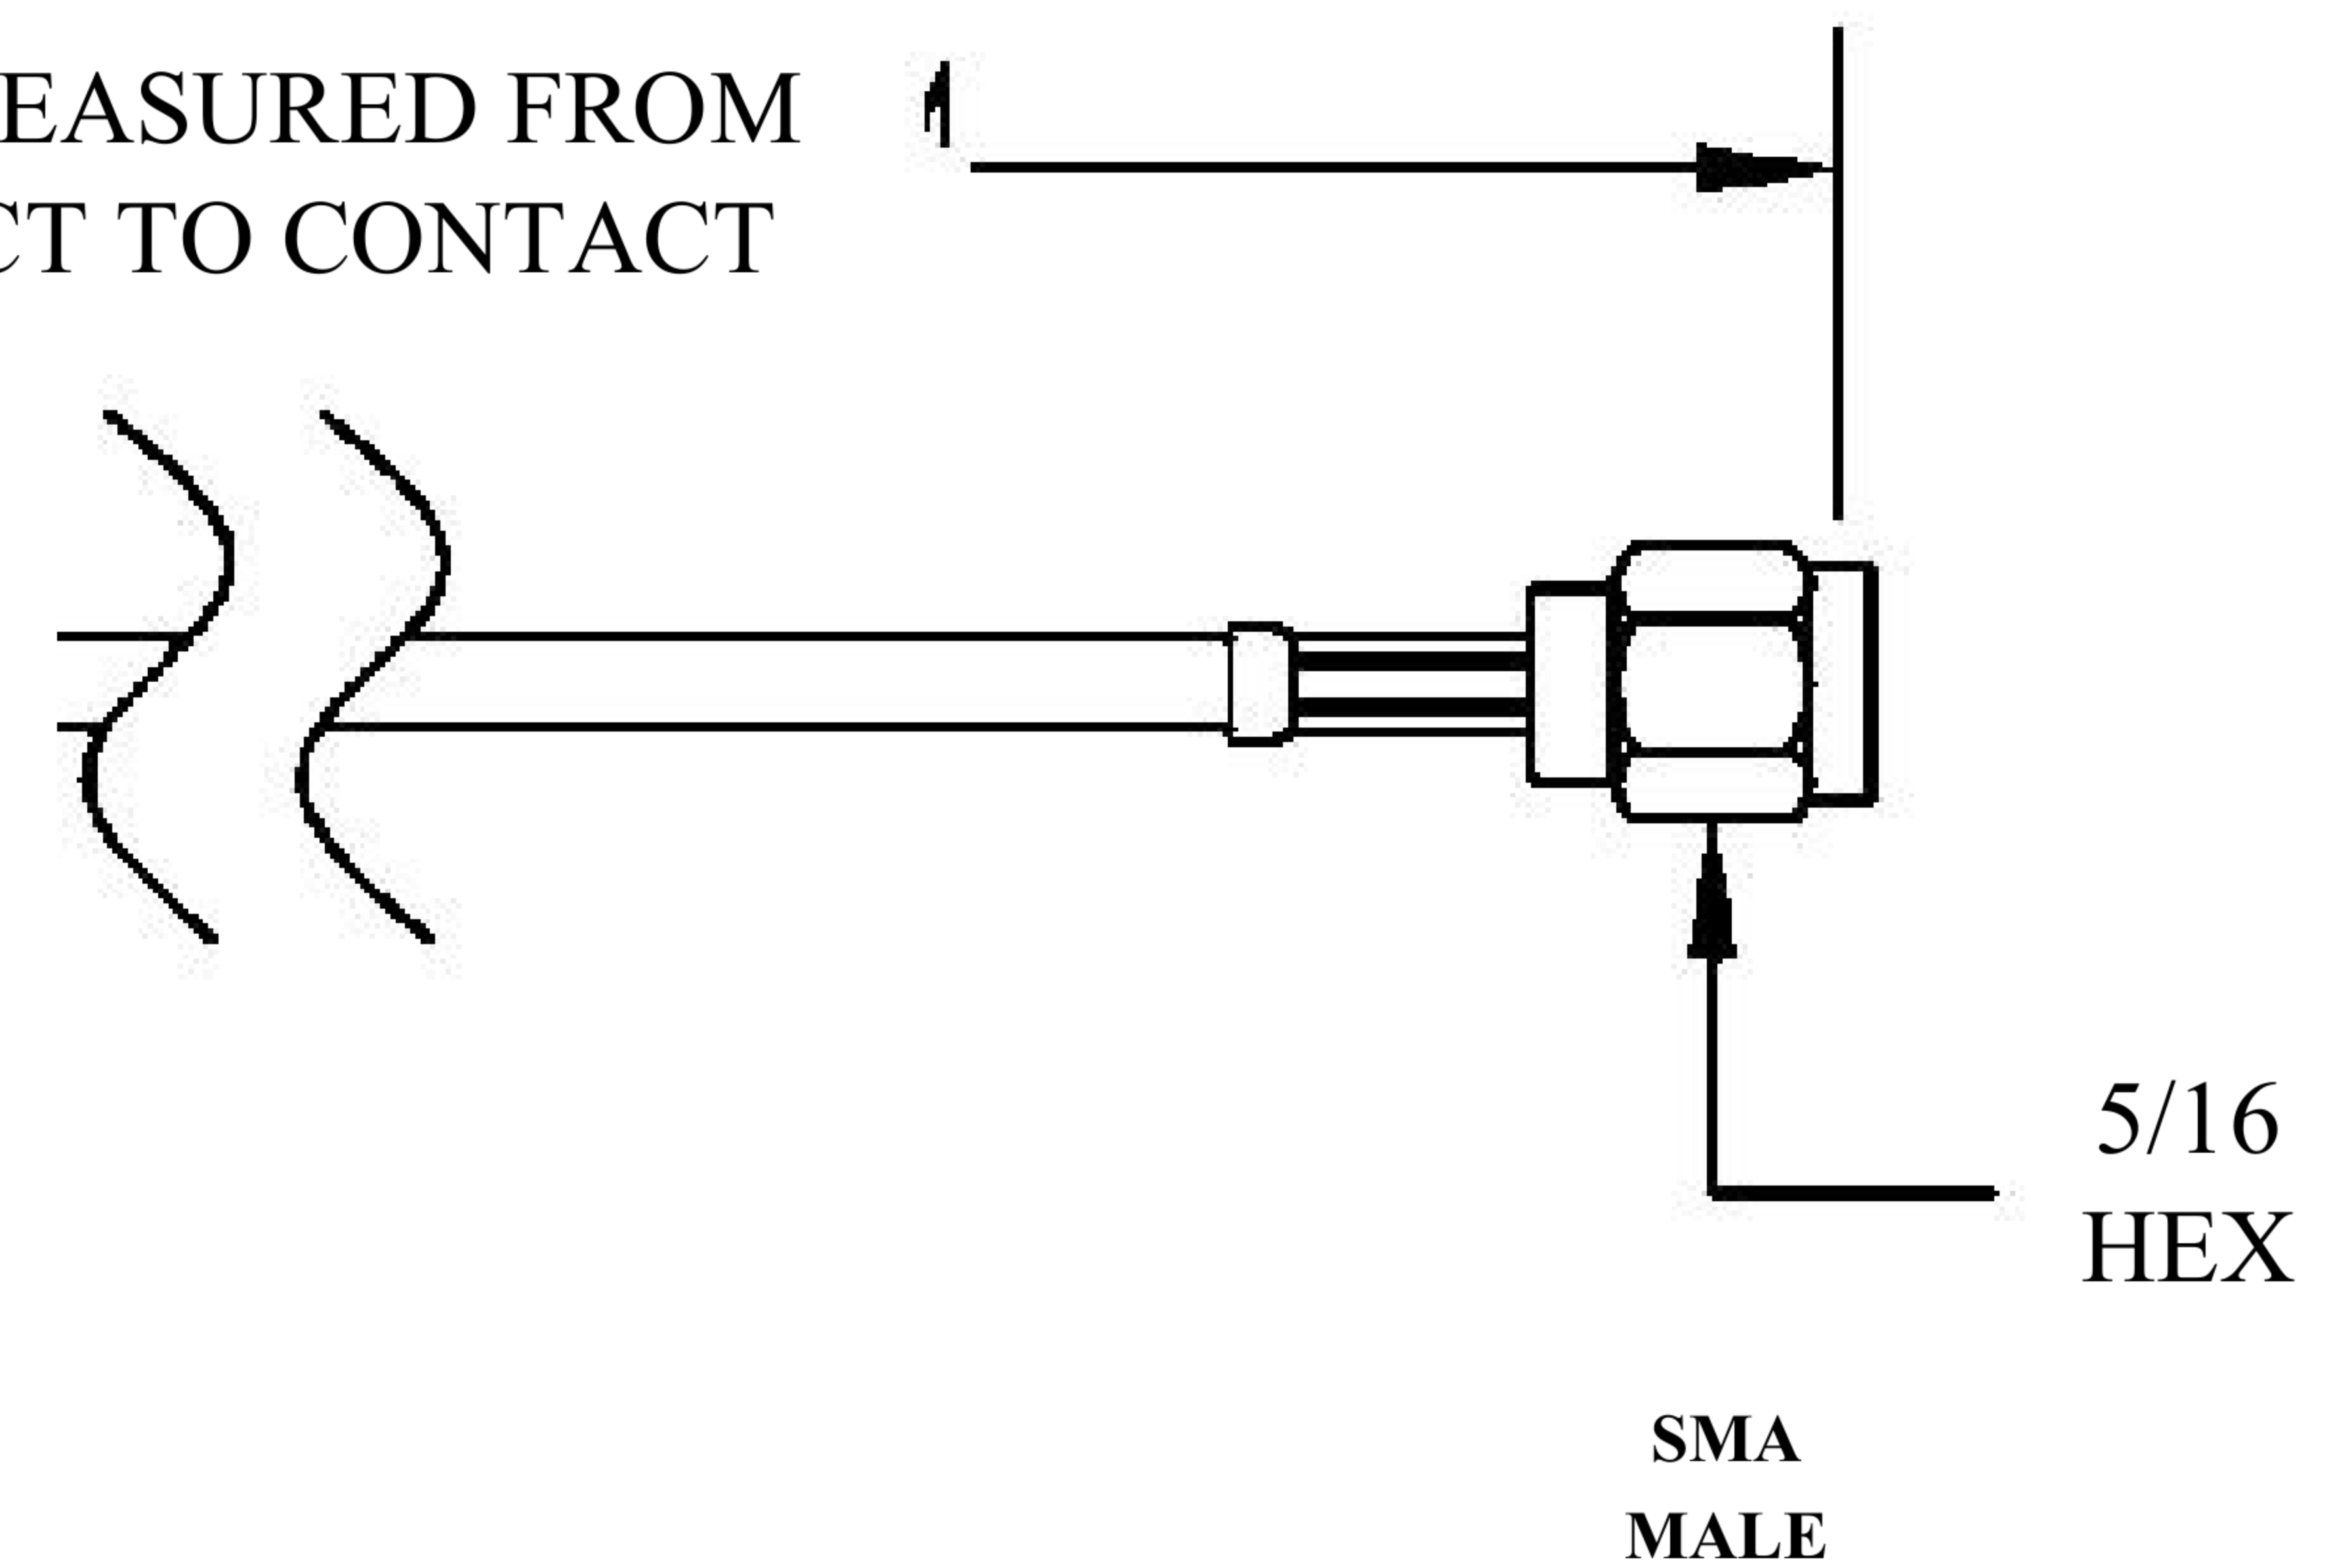

COMPONENTS	IMPEDANCE
FAKRAJACK	50 OHM
SMA MALE	50 OHM
ET-ET38392	50 OHM

Standard Lengths	
-12	12"
-24	24"
-36	36"
-48	48"
-60	60"
-XXX	Custom Length in Inches

Part Configurator			
1. Replace Y with code.			
2. Replace XX with length in inches.			
CODING	JACK	COLOR	APPLICATION
A	H	BLACK	RADIO WITH PHANTOM SUPPLY
B	H	WHITE	RADIO WITHOUT PHANTOM SUPPLY
C		BLUE	GPS: TELEMATICS OR NAVIGATION
D		BORDEAUX	GSM: CELLULAR PHONE
H	T	VIOLET	GPS: TELEMATICS AND NAVIGATION
I	R	BEIGE	BLUETOOTH
K	H	CURRY	RADIO WITH IF OUTPUT (ANTENNA DIVERSITY)
Z	R	WATER BLUE	NEUTRAL CODING

FAKRA JACK

LENGTH MEASURED FROM CONTACT TO CONTACT

8th Floor, Building 1, Yongfu Science and Technology Center Industrial Park, Nanzha District 5, Humen, 523900, Dongguan, Guangdong, China.

Website: www.ebeestock.com

Email: sales@ebeestock.com

COAXIAL & FIBER OPTICS

DWG TITLE	ET22400	DES_	sma-male-to-water-blue-fakra-jack-cable-12-inch-length-using-rg174-coax-0022400
-----------	---------	------	---

SIZE A | FSCM NO. 53919 | CAD FILE 073102 | SCALE N/A | 127