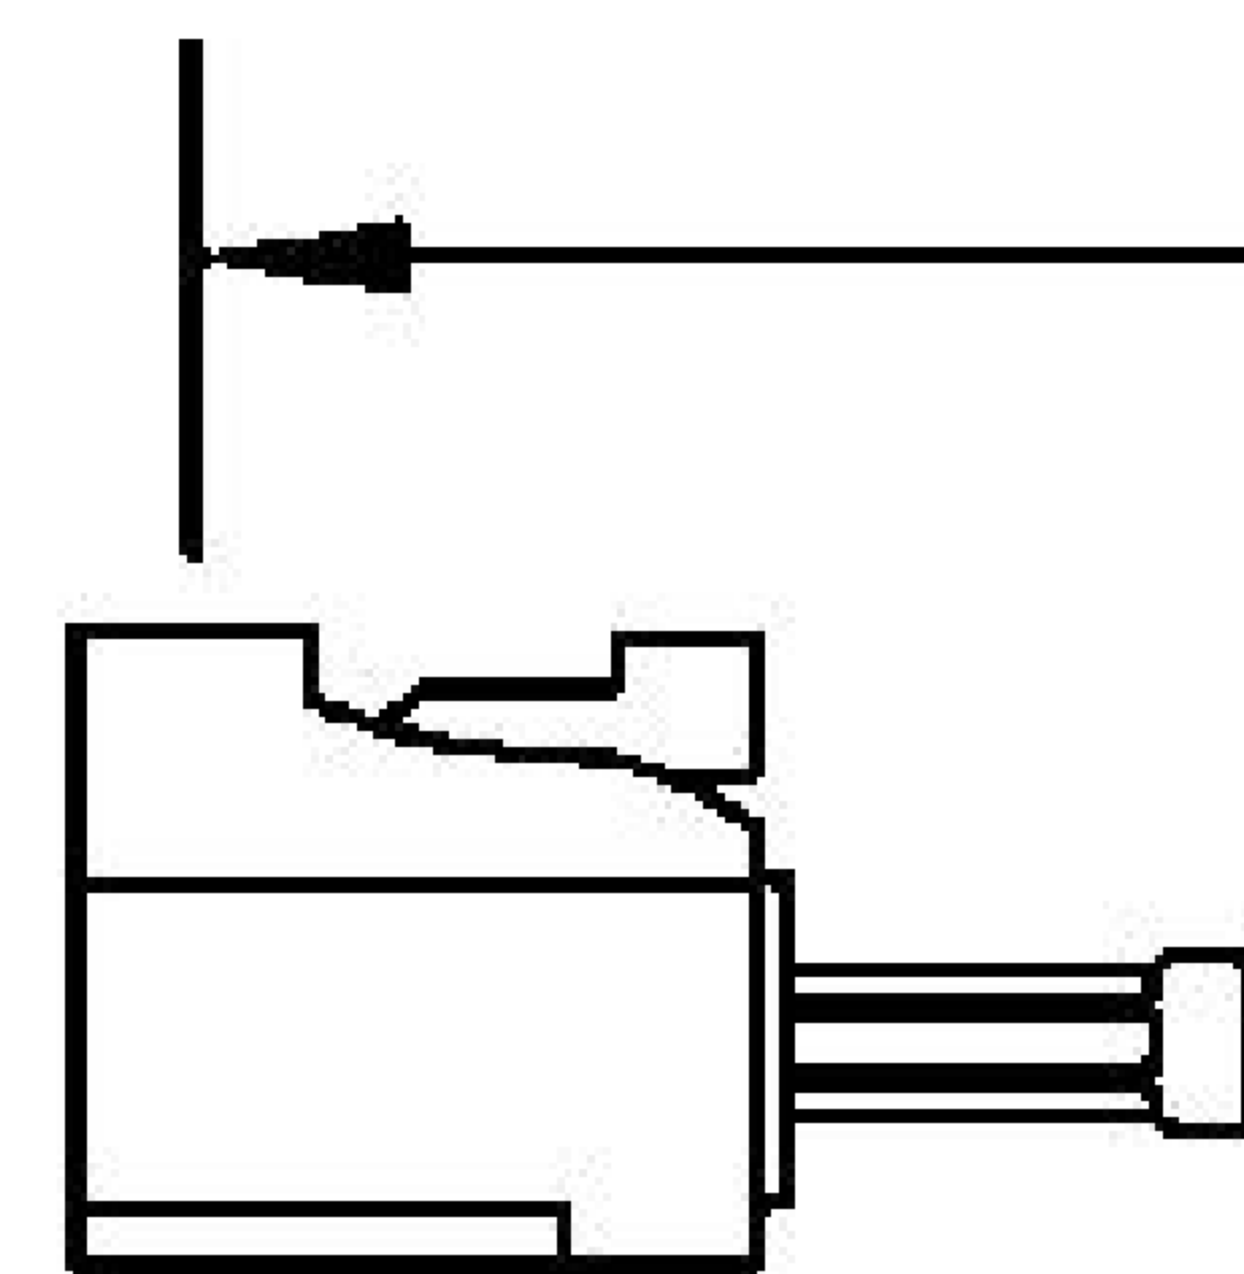

COMPONENTS	IMPEDANCE
FAKRAJACK	50 OHM
SMA MALE	50 OHM
ET-ET38392	50 OHM

Standard Lengths	
-12	12"
-24	24"
-36	36"
-48	48"
-60	60"
-XXX	Custom Length in Inches

Part Configurator			
1. Replace Y with code.			
2. Replace XX with length in inches.			
CODING	JACK	COLOR	APPLICATION
A	H	BLACK	RADIO WITH PHANTOM SUPPLY
B	H	WHITE	RADIO WITHOUT PHANTOM SUPPLY
C		BLUE	GPS: TELEMATICS OR NAVIGATION
D		BORDEAUX	GSM: CELLULAR PHONE
H	T	VIOLET	GPS: TELEMATICS AND NAVIGATION
I	R	BEIGE	BLUETOOTH
K	H	CURRY	RADIO WITH IF OUTPUT (ANTENNA DIVERSITY)
Z	R	WATER BLUE	NEUTRAL CODING

FAKRA JACK

LENGTH MEASURED FROM CONTACT TO CONTACT

8th Floor, Building 1, Yongfu Science and Technology Center Industrial Park, Nanzha District 5, Humen, 523900, Dongguan, Guangdong, China.

Website: www.ebeestock.com

Email: sales@ebeestock.com

COAXIAL & FIBER OPTICS

DWG TITLE	ET22400	DES_	sma-male-to-water-blue-fakra-jack-cable-12-inch-length-using-rg174-coax-0022400
-----------	---------	------	---

SIZE A | FSCM NO. 53919 | CAD FILE 073102 | SCALE N/A | 127