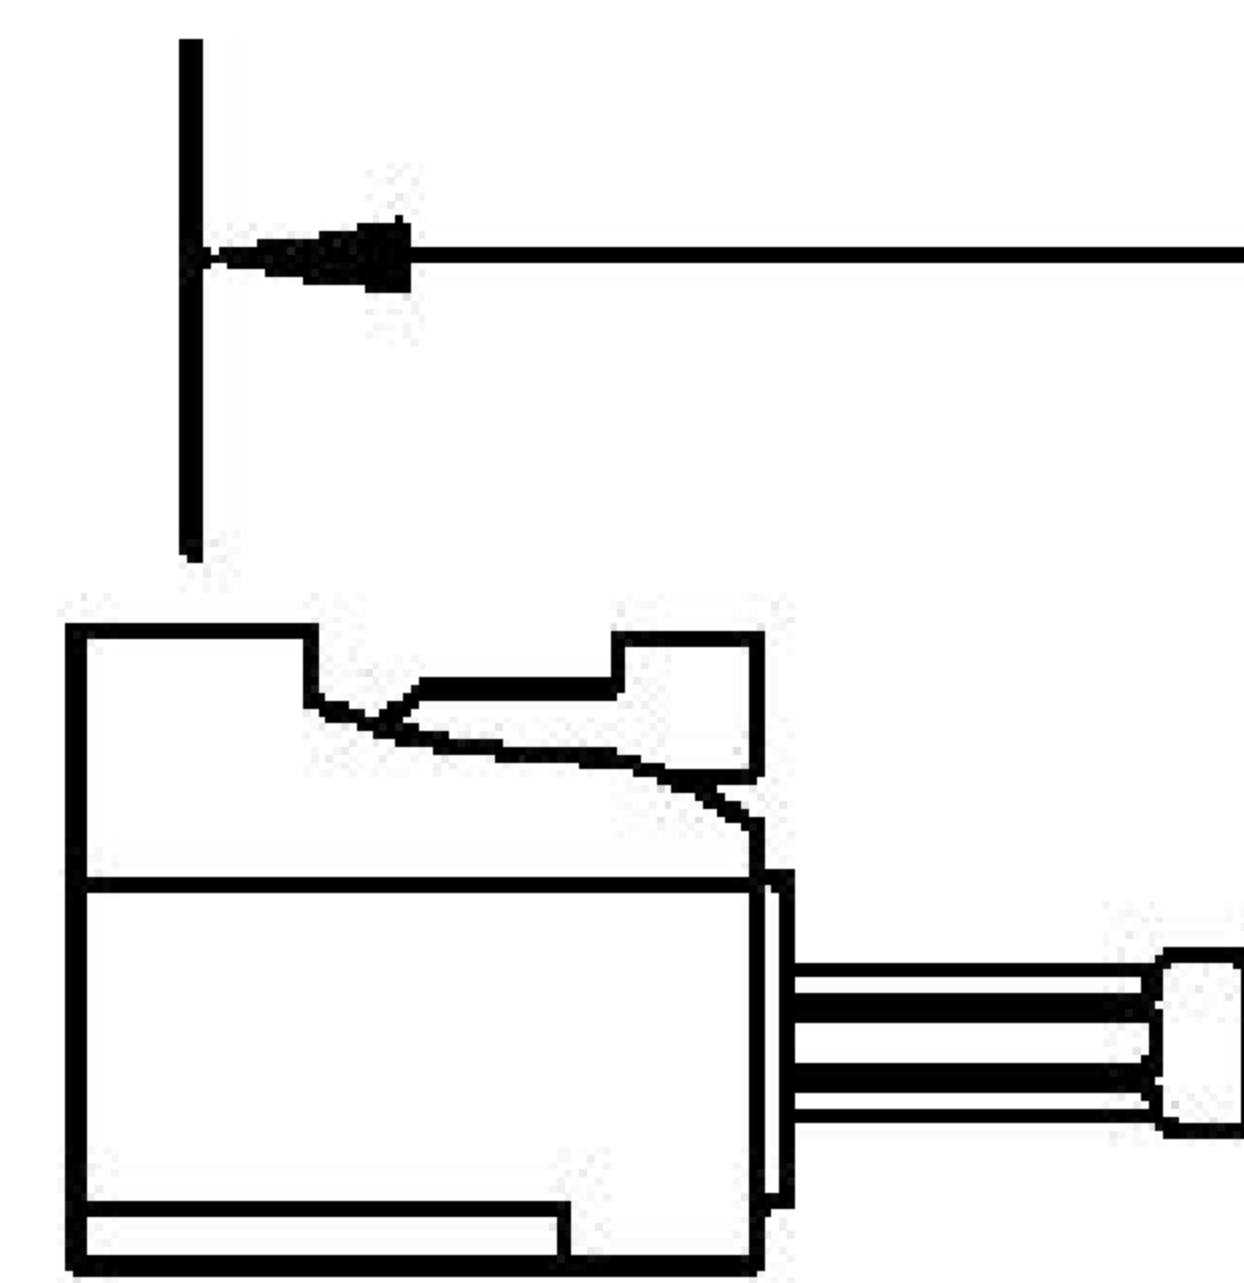

COMPONENTS	IMPEDANCE
FAKRAJACK	50 OHM
SMA MALE	50 OHM
ET-ET38392	50 OHM

Standard Lengths	
-12	12"
-24	24"
-36	36"
-48	48"
-60	60"
-XXX	Custom Length in Inches

Part Configurator			
1. Replace Y with code.			
2. Replace XX with length in inches.			
CODING	JACK	COLOR	APPLICATION
A	H	BLACK	RADIO WITH PHANTOM SUPPLY
B	H	WHITE	RADIO WITHOUT PHANTOM SUPPLY
C	D	BLUE	GPS: TELEMATICS OR NAVIGATION
D	D	BORDEAUX	GSM: CELLULAR PHONE
H	T	VIOLET	GPS: TELEMATICS AND NAVIGATION
I	R	BEIGE	BLUETOOTH
K	H	CURRY	RADIO WITH IF OUTPUT (ANTENNA DIVERSITY)
Z	R	WATER BLUE	NEUTRAL CODING

FAKRA JACK

LENGTH MEASURED FROM CONTACT TO CONTACT

8th Floor, Building 1, Yongfu Science and Technology Center Industrial Park, Nanzha District 5, Humen, 523900, Dongguan, Guangdong, China.

Website: [www.ebeestock.com](http://www.ebeestock.com)

Email: [sales@ebeestock.com](mailto:sales@ebeestock.com)

COAXIAL & FIBER OPTICS

DWG TITLE	ET22401	DES_	sma-male-to-water-blue-fakra-jack-cable-12-inch-length-using-rg174-coax-0022400
-----------	---------	------	---

SIZE A | FSCM NO. 53919 | CAD FILE 073102 | SCALE N/A | 127

NOTES:

- UNLESS OTHERWISE SPECIFIED ALL DIMENSIONS ARE NOMINAL.
- ALL SPECIFICATIONS ARE SUBJECT TO CHANGE WITHOUT NOTICE AT ANY TIME.