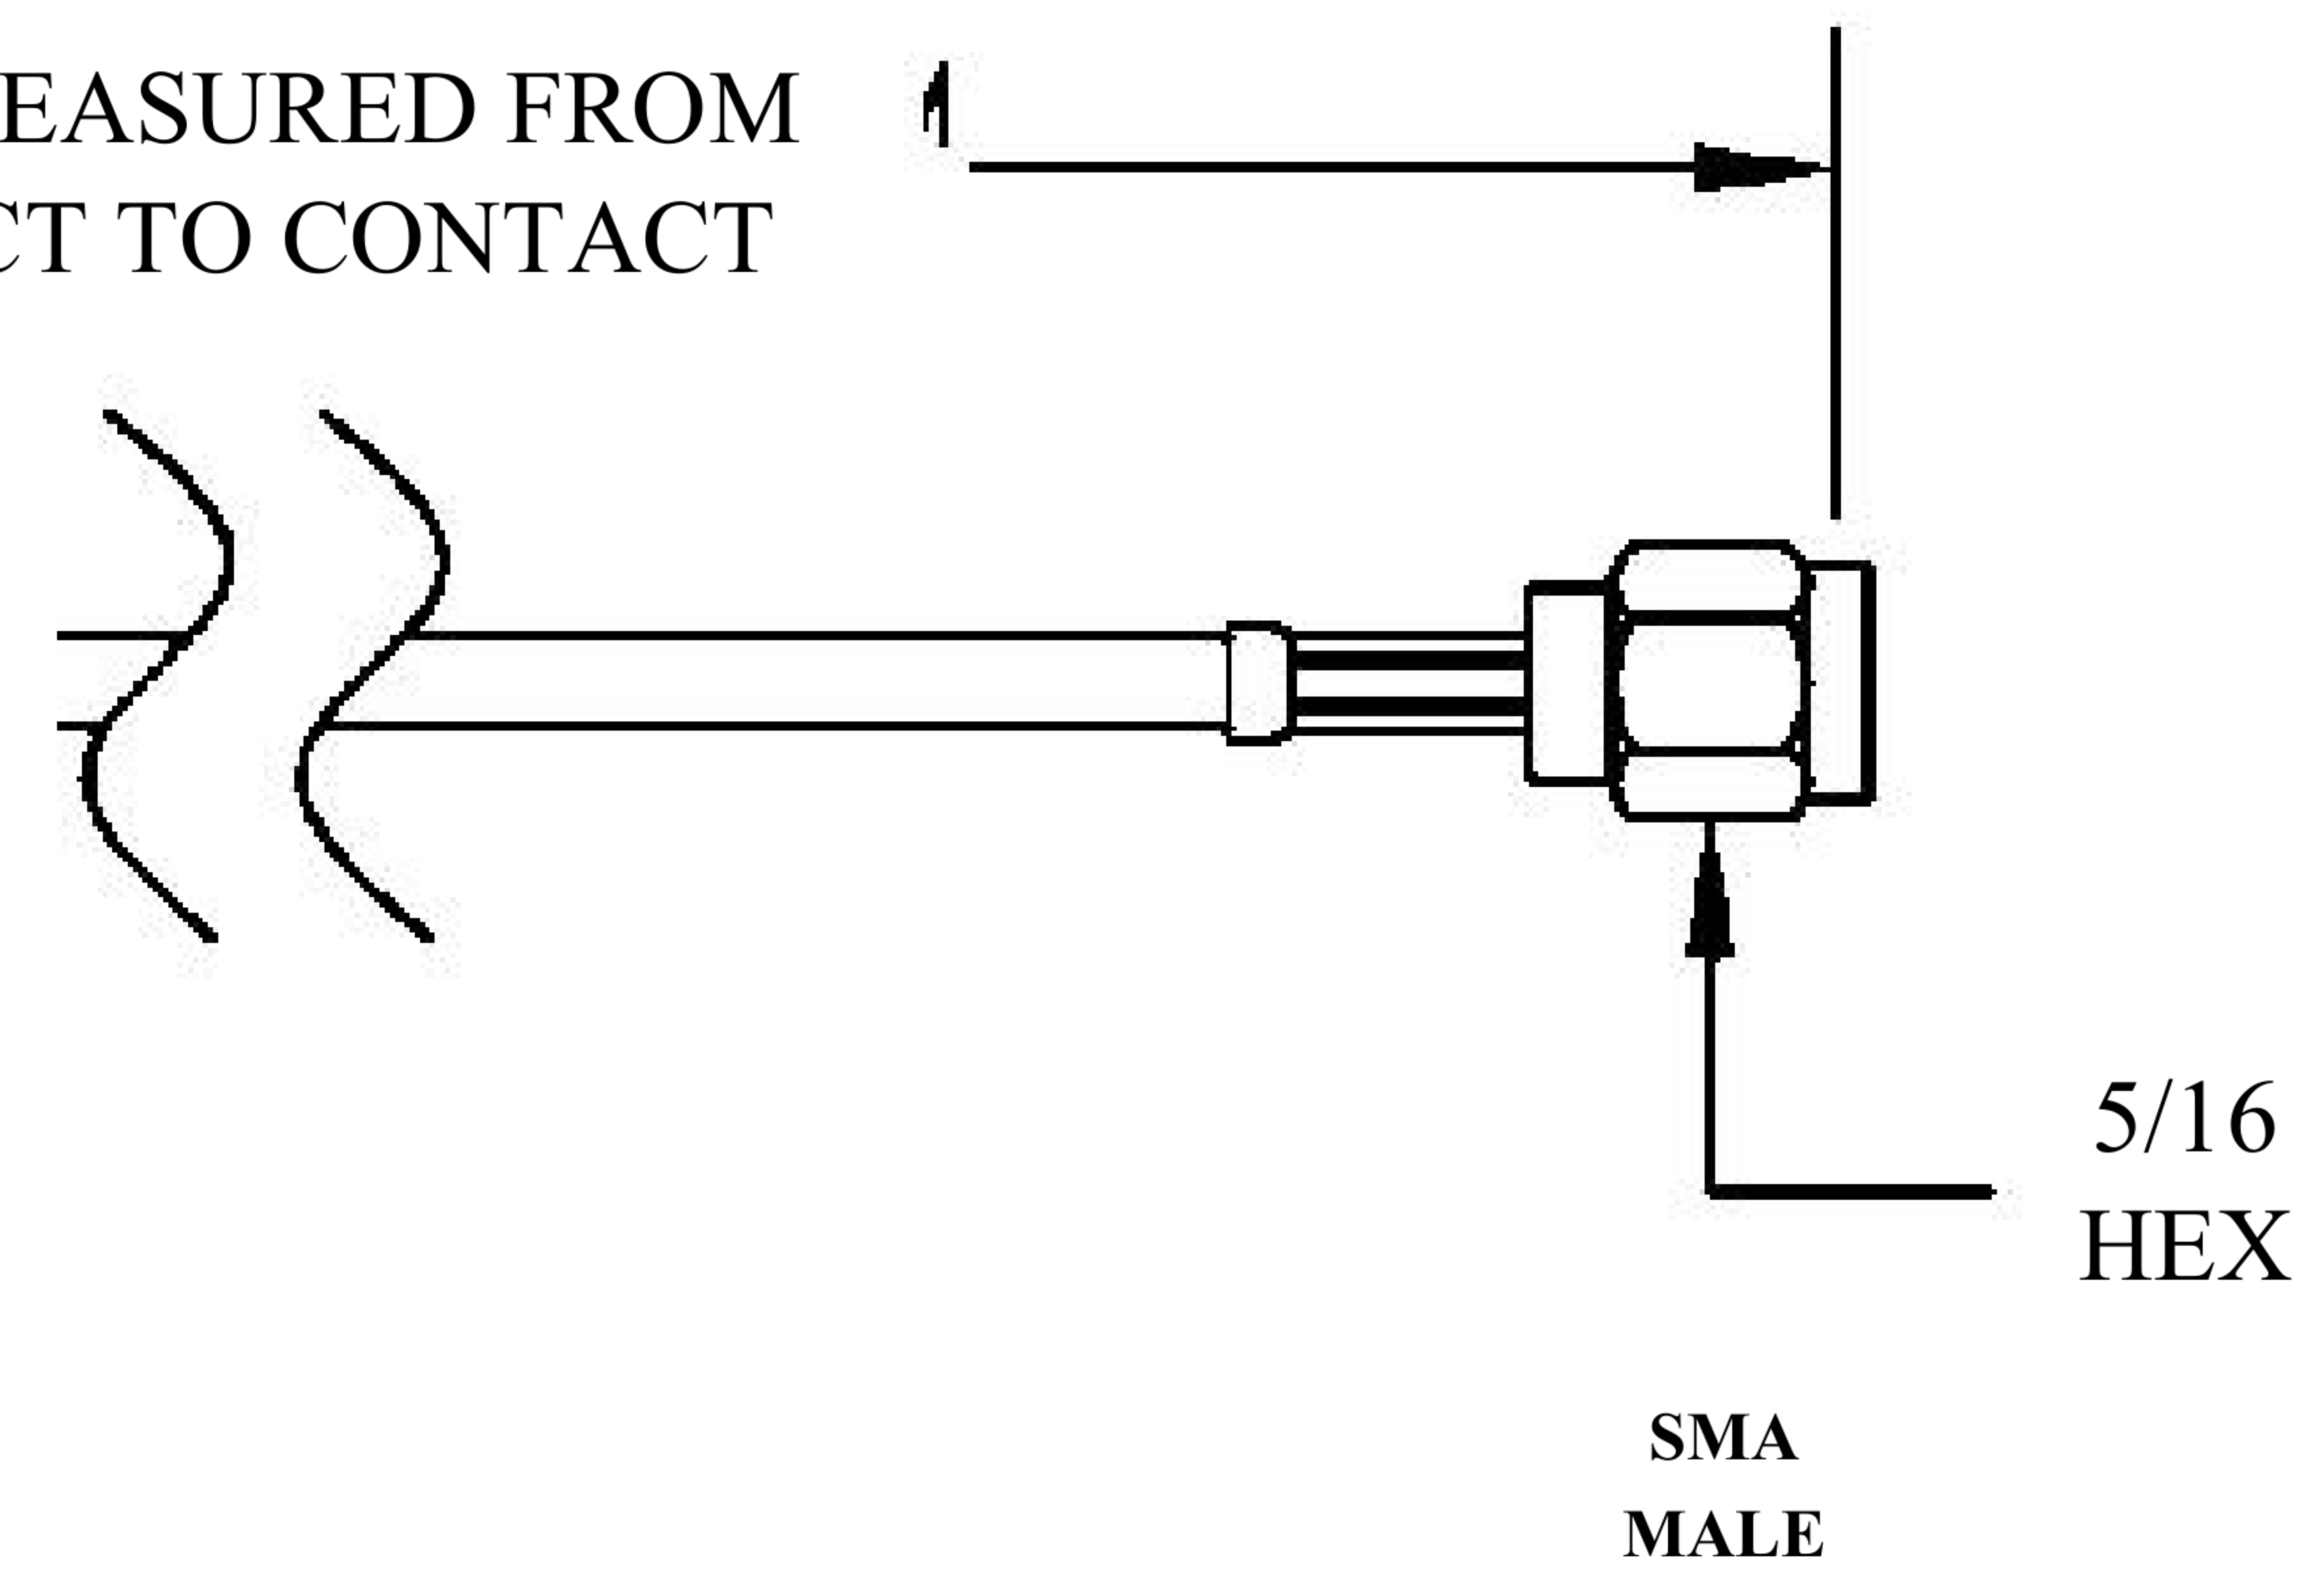

COMPONENTS	IMPEDANCE
FAKRAJACK	50 OHM
SMA MALE	50 OHM
ET-ET38392	50 OHM

Standard Lengths	
-12	12"
-24	24"
-36	36"
-48	48"
-60	60"
-XXX	Custom Length in Inches

Part Configurator			
1. Replace Y with code.			
2. Replace XX with length in inches.			
CODING	JACK	COLOR	APPLICATION
A	H	BLACK	RADIO WITH PHANTOM SUPPLY
B	H	WHITE	RADIO WITHOUT PHANTOM SUPPLY
C	D	BLUE	GPS: TELEMATICS OR NAVIGATION
D	D	BORDEAUX	GSM: CELLULAR PHONE
H	T	VIOLET	GPS: TELEMATICS AND NAVIGATION
I	R	BEIGE	BLUETOOTH
K	H	CURRY	RADIO WITH IF OUTPUT (ANTENNA DIVERSITY)
Z	R	WATER BLUE	NEUTRAL CODING

FAKRA JACK

LENGTH MEASURED FROM CONTACT TO CONTACT

8th Floor, Building 1, Yongfu Science and Technology Center Industrial Park, Nanzha District 5, Humen, 523900, Dongguan, Guangdong, China.

Website: [www.ebeestock.com](http://www.ebeestock.com)

Email: [sales@ebeestock.com](mailto:sales@ebeestock.com)

COAXIAL & FIBER OPTICS

DWG TITLE	ET22401	DES_	sma-male-to-water-blue-fakra-jack-cable-12-inch-length-using-rg174-coax-0022400
-----------	---------	------	---

SIZE A | FSCM NO. 53919 | CAD FILE 073102 | SCALE N/A | 127

NOTES:

- UNLESS OTHERWISE SPECIFIED ALL DIMENSIONS ARE NOMINAL.
- ALL SPECIFICATIONS ARE SUBJECT TO CHANGE WITHOUT NOTICE AT ANY TIME.