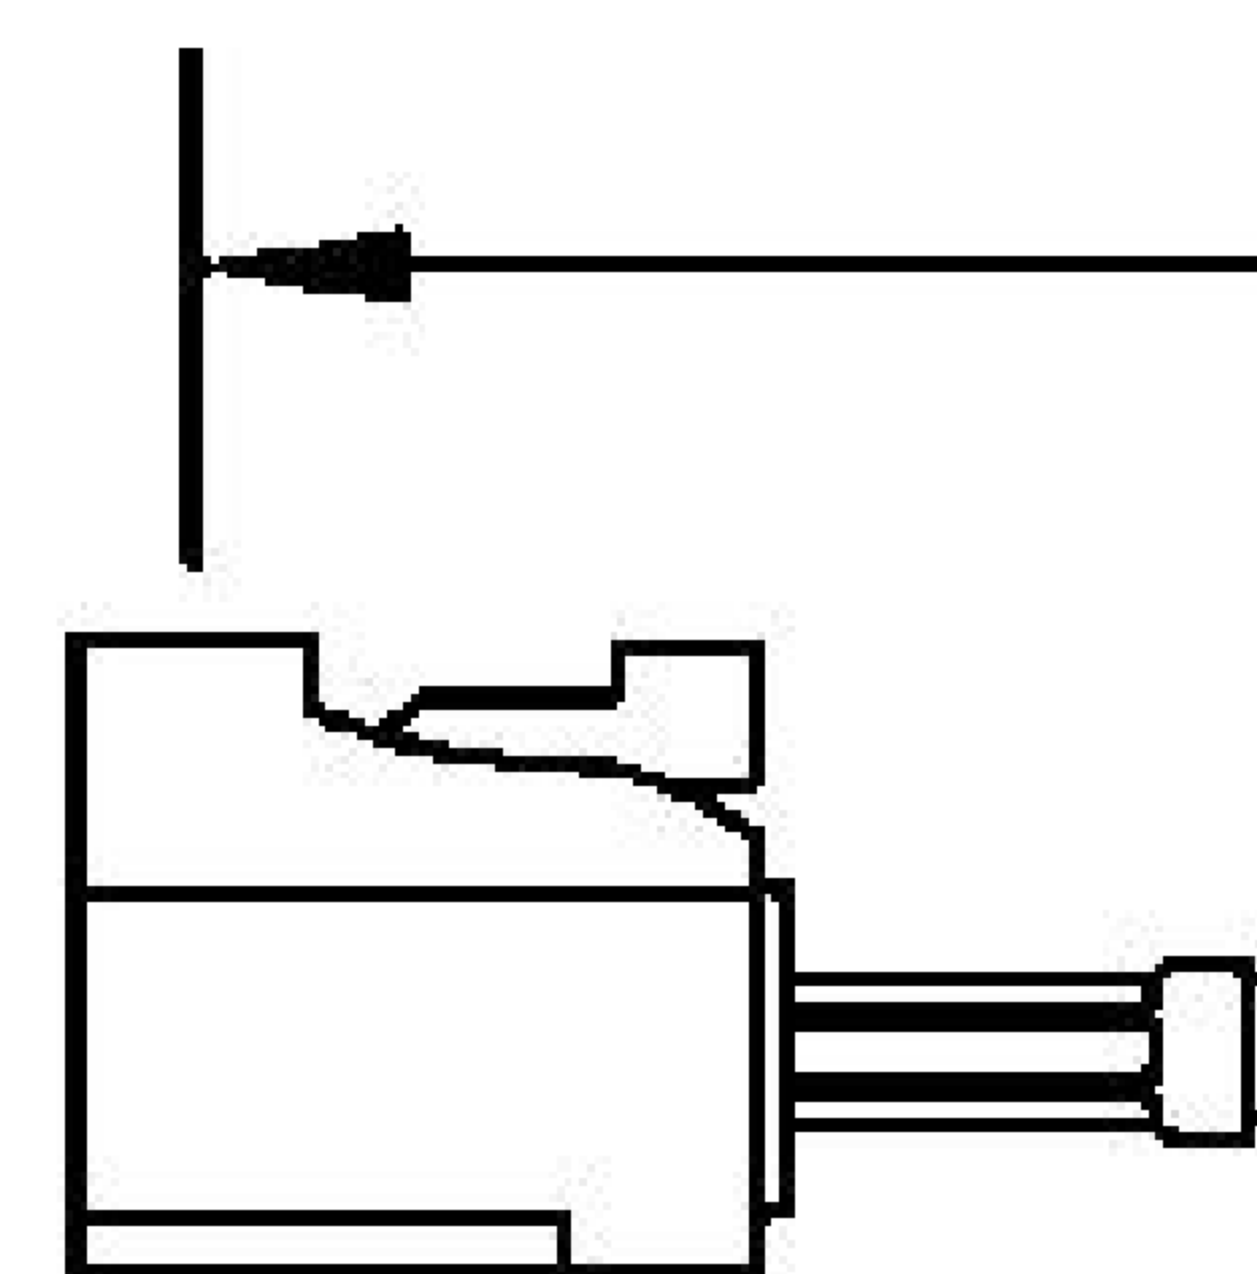

COMPONENTS	IMPEDANCE
FAKRAJACK	50 OHM
SMA MALE	50 OHM
ET-ET38392	50 OHM

Standard Lengths	
-12	12"
-24	24"
-36	36"
-48	48"
-60	60"
-XXX	Custom Length in Inches

Part Configurator			
1. Replace Y with code.			
2. Replace XX with length in inches.			
CODING	JACK	COLOR	APPLICATION
A	H	BLACK	RADIO WITH PHANTOM SUPPLY
B	H	WHITE	RADIO WITHOUT PHANTOM SUPPLY
C	D	BLUE	GPS: TELEMATICS OR NAVIGATION
D	D	BORDEAUX	GSM: CELLULAR PHONE
H	T	VIOLET	GPS: TELEMATICS AND NAVIGATION
I	R	BEIGE	BLUETOOTH
K	H	CURRY	RADIO WITH IF OUTPUT (ANTENNA DIVERSITY)
Z	R	WATER BLUE	NEUTRAL CODING

FAKRA JACK

LENGTH MEASURED FROM CONTACT TO CONTACT

8th Floor, Building 1, Yongfu Science and Technology Center Industrial Park, Nanzha District 5, Humen, 523900, Dongguan, Guangdong, China.

Website: [www.ebeestock.com](http://www.ebeestock.com)

Email: [sales@ebeestock.com](mailto:sales@ebeestock.com)

COAXIAL & FIBER OPTICS

DWG TITLE	ET22402	DES_	sma-male-to-water-blue-fakra-jack-cable-12-inch-length-using-rg174-coax-0022400
-----------	---------	------	---

SIZE A | FSCM NO. 53919 | CAD FILE 073102 | SCALE N/A | 127

NOTES:

- UNLESS OTHERWISE SPECIFIED ALL DIMENSIONS ARE NOMINAL.
- ALL SPECIFICATIONS ARE SUBJECT TO CHANGE WITHOUT NOTICE AT ANY TIME.