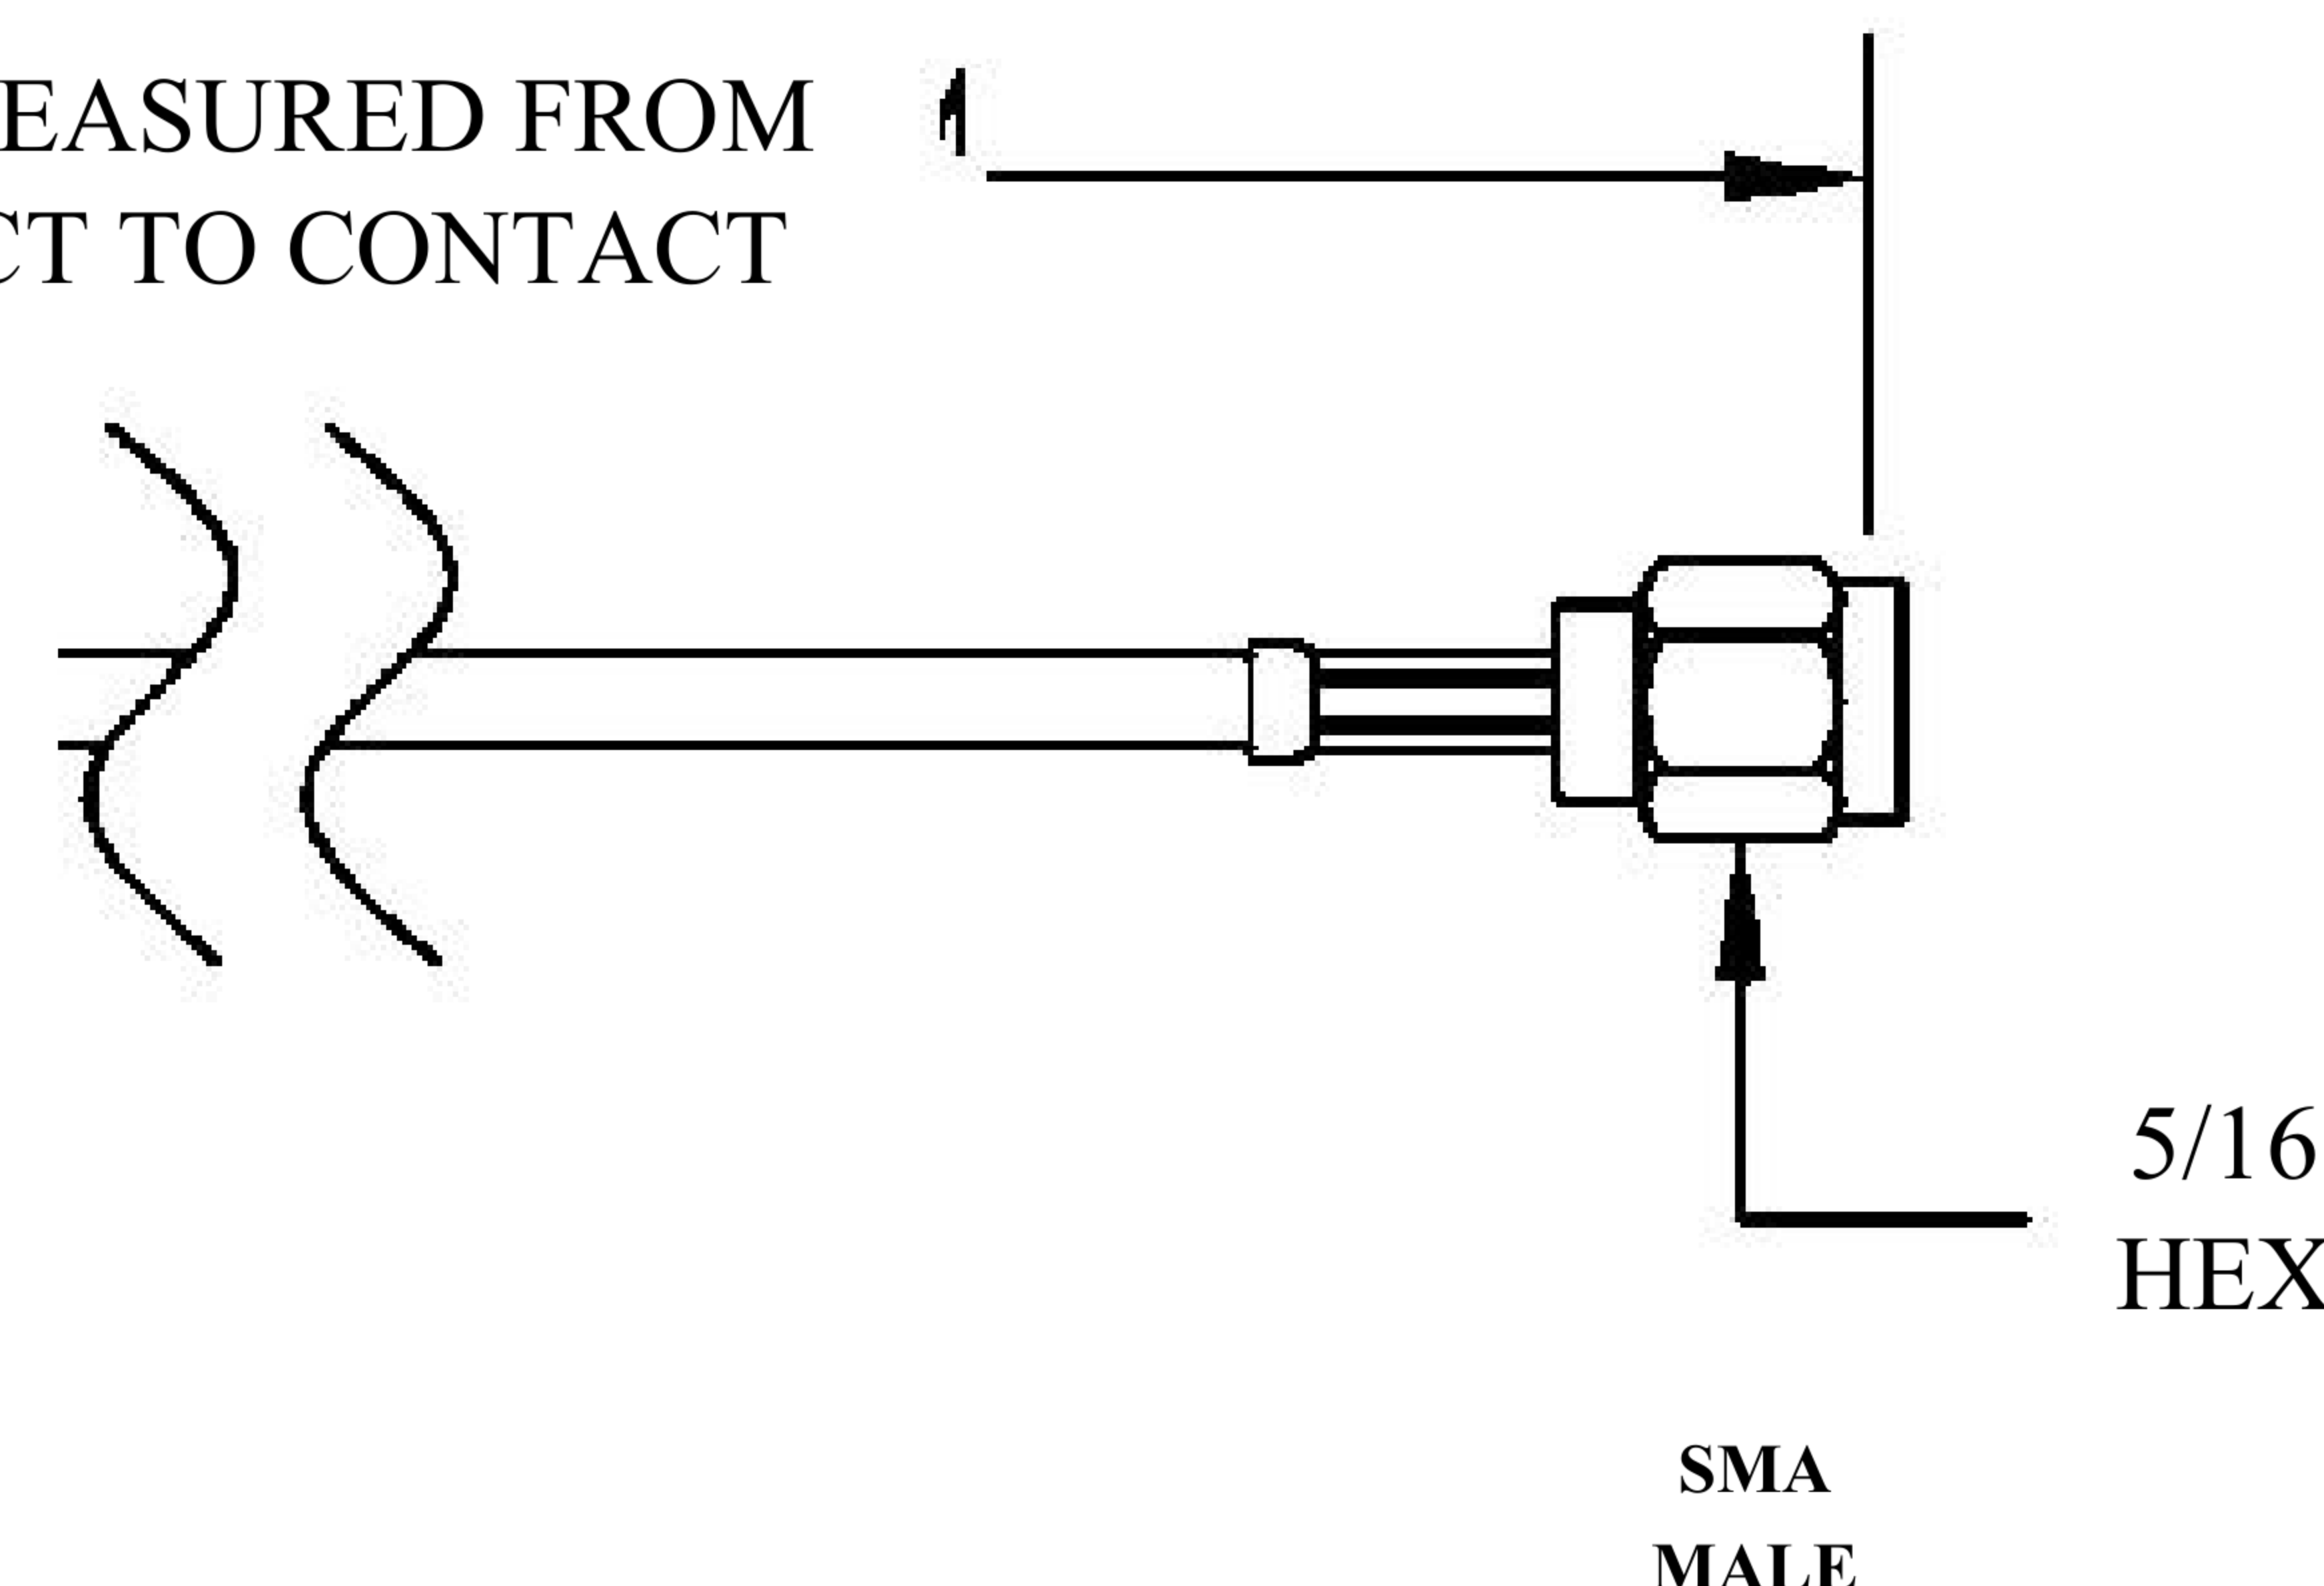

COMPONENTS	IMPEDANCE
FAKRAJACK	50 OHM
SMA MALE	50 OHM
ET-ET38392	50 OHM

Standard Lengths	
-12	12"
-24	24"
-36	36"
-48	48"
-60	60"
-XXX	Custom Length in Inches

Part Configurator			
1. Replace Y with code.			
2. Replace XX with length in inches.			
CODING	JACK	COLOR	APPLICATION
A	H	BLACK	RADIO WITH PHANTOM SUPPLY
B	H	WHITE	RADIO WITHOUT PHANTOM SUPPLY
C	D	BLUE	GPS: TELEMATICS OR NAVIGATION
D	D	BORDEAUX	GSM: CELLULAR PHONE
H	T	VIOLET	GPS: TELEMATICS AND NAVIGATION
I	R	BEIGE	BLUETOOTH
K	H	CURRY	RADIO WITH IF OUTPUT (ANTENNA DIVERSITY)
Z	R	WATER BLUE	NEUTRAL CODING

FAKRA JACK

LENGTH MEASURED FROM CONTACT TO CONTACT

8th Floor, Building 1, Yongfu Science and Technology Center Industrial Park, Nanzha District 5, Humen, 523900, Dongguan, Guangdong, China.

Website: [www.ebeestock.com](http://www.ebeestock.com)

Email: [sales@ebeestock.com](mailto:sales@ebeestock.com)

COAXIAL & FIBER OPTICS

DWG TITLE	ET22402	DES_	sma-male-to-water-blue-fakra-jack-cable-12-inch-length-using-rg174-coax-0022400
-----------	---------	------	---

SIZE A | FSCM NO. 53919 | CAD FILE 073102 | SCALE N/A | 127

NOTES:

- UNLESS OTHERWISE SPECIFIED ALL DIMENSIONS ARE NOMINAL.
- ALL SPECIFICATIONS ARE SUBJECT TO CHANGE WITHOUT NOTICE AT ANY TIME.