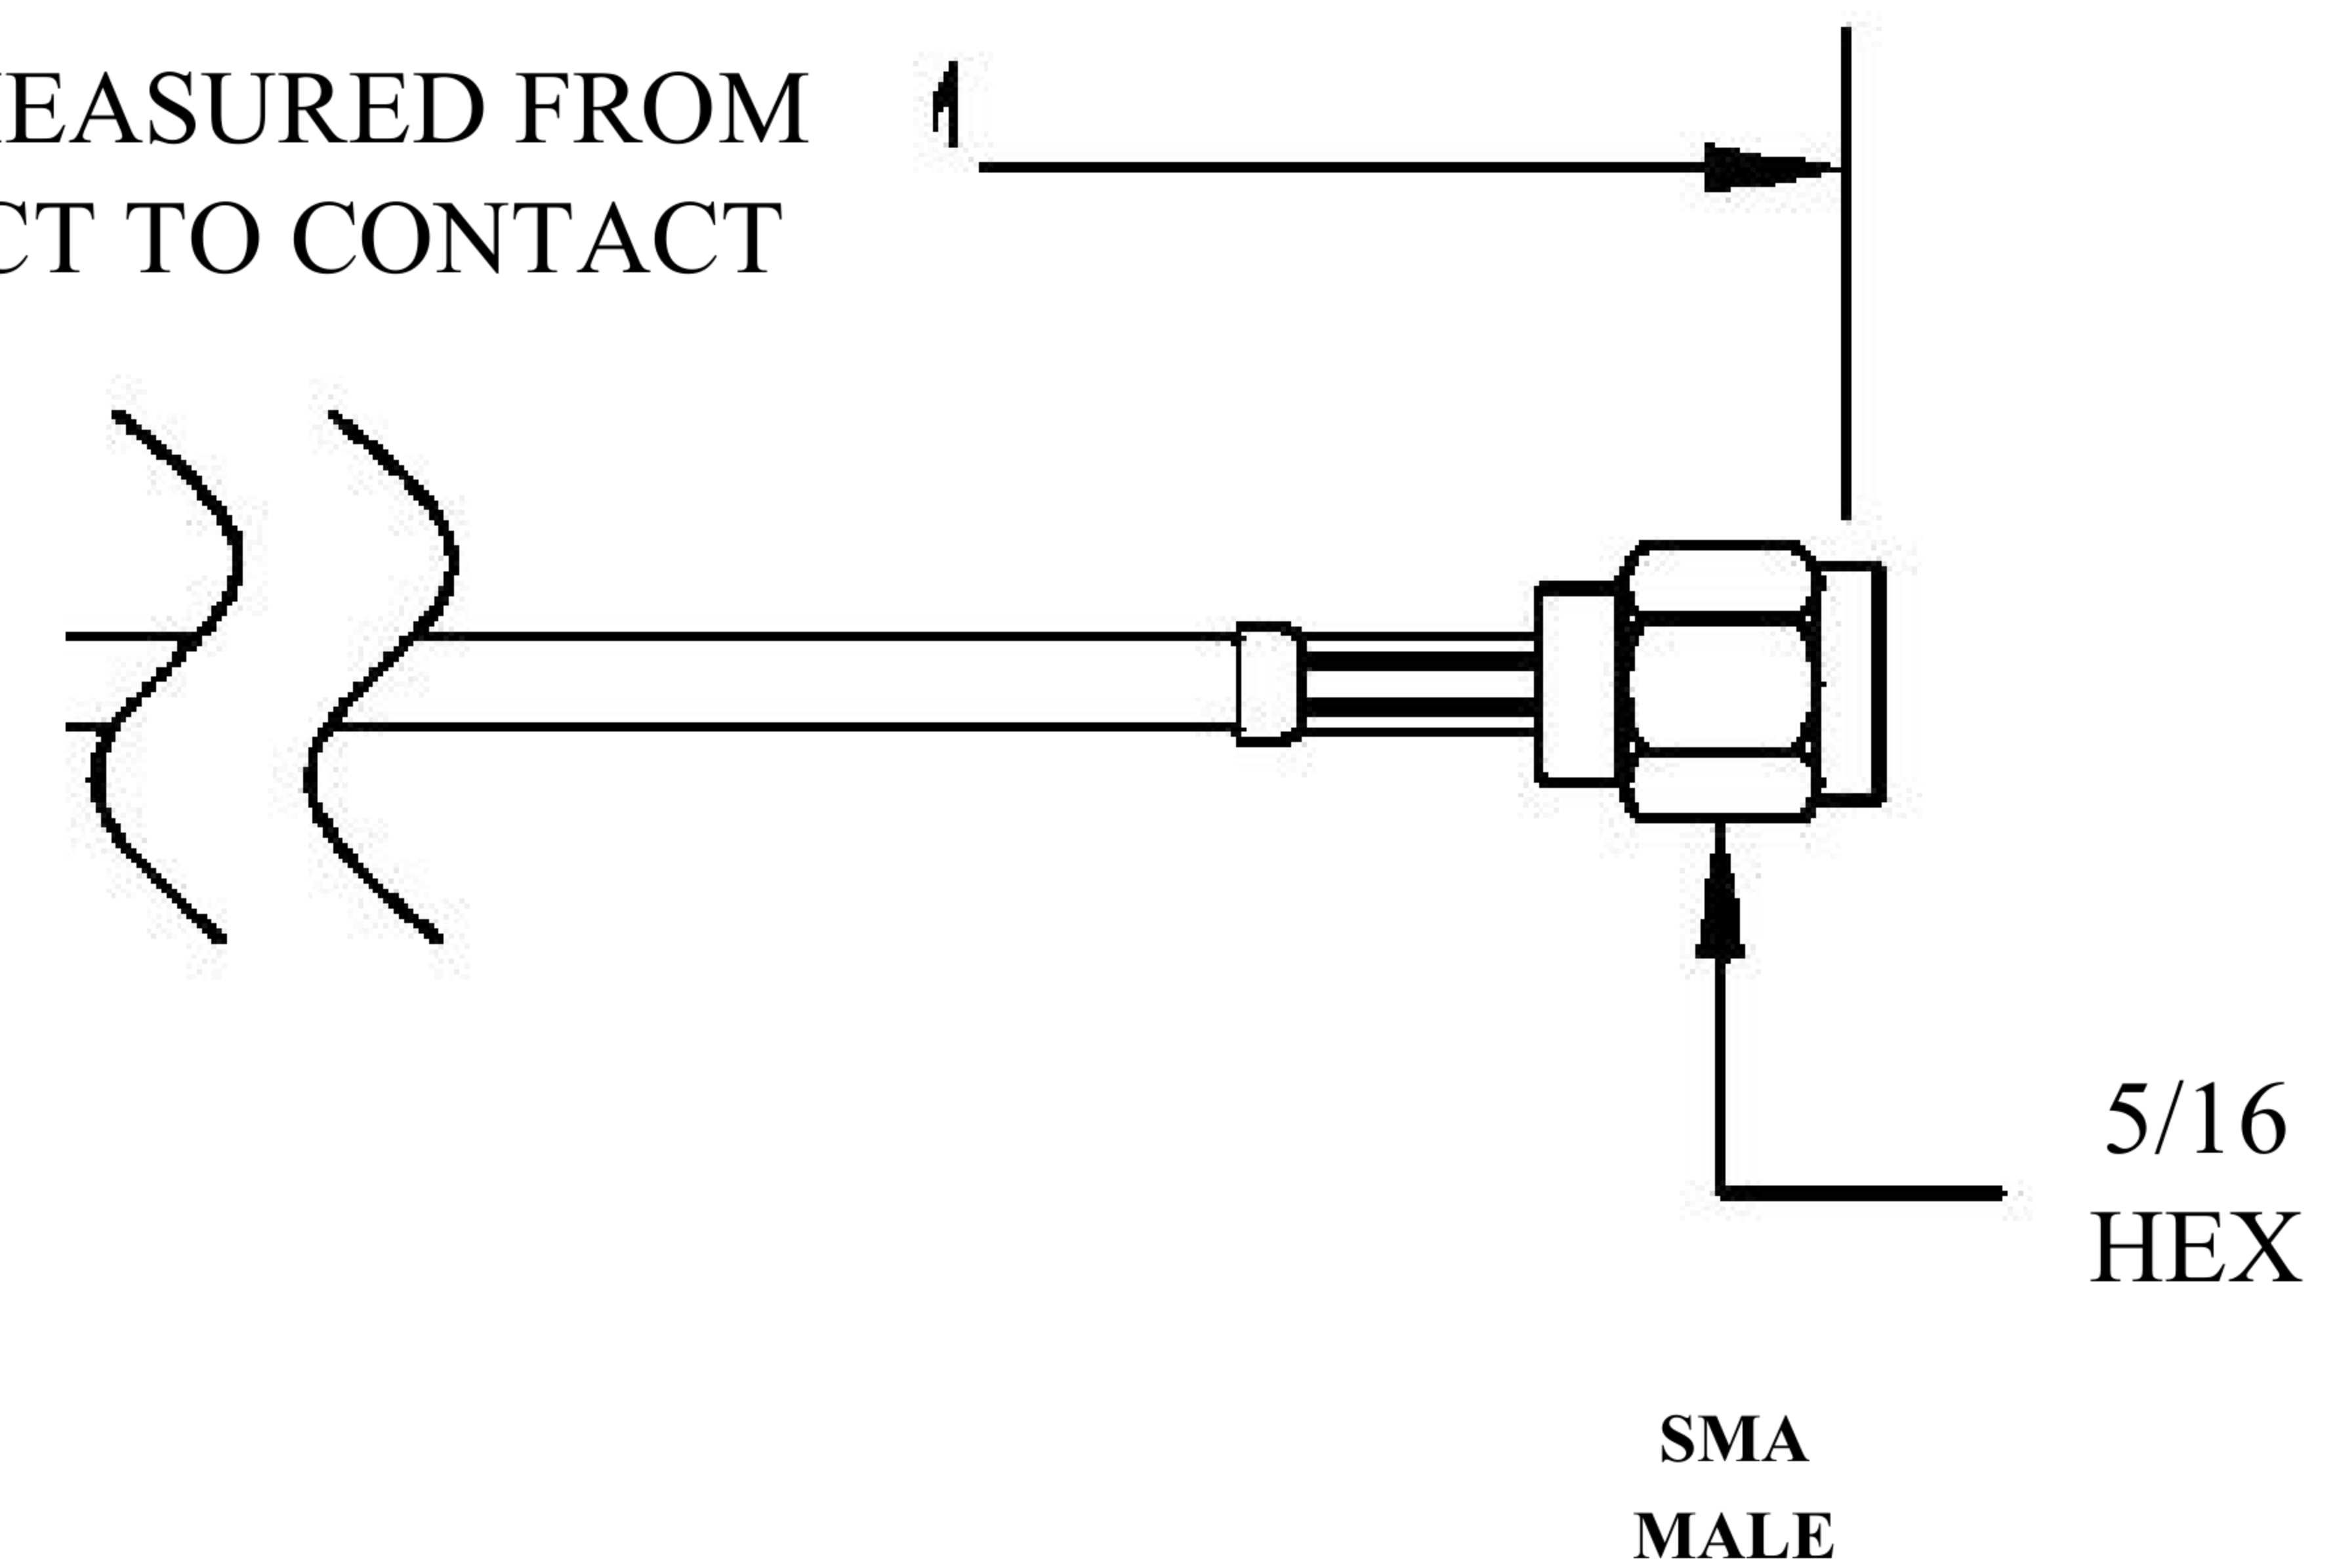

COMPONENTS	IMPEDANCE
FAKRAJACK	50 OHM
SMA MALE	50 OHM
ET-ET38392	50 OHM

Standard Lengths	
-12	12"
-24	24"
-36	36"
-48	48"
-60	60"
-XXX	Custom Length in Inches

Part Configurator			
1. Replace Y with code.			
2. Replace XX with length in inches.			
CODING	JACK	COLOR	APPLICATION
A	H	BLACK	RADIO WITH PHANTOM SUPPLY
B	H	WHITE	RADIO WITHOUT PHANTOM SUPPLY
C	D	BLUE	GPS: TELEMATICS OR NAVIGATION
D	D	BORDEAUX	GSM: CELLULAR PHONE
H	T	VIOLET	GPS: TELEMATICS AND NAVIGATION
I	R	BEIGE	BLUETOOTH
K	H	CURRY	RADIO WITH IF OUTPUT (ANTENNA DIVERSITY)
Z	R	WATER BLUE	NEUTRAL CODING

LENGTH MEASURED FROM CONTACT TO CONTACT

8th Floor, Building 1, Yongfu Science and Technology Center Industrial Park, Nanzha District 5, Humen, 523900, Dongguan, Guangdong, China.

Website: www.ebeestock.com

Email: sales@ebeestock.com

COAXIAL & FIBER OPTICS

DWG TITLE	ET22403	DES_	sma-male-to-water-blue-fakra-jack-cable-12-inch-length-using-rg174-coax-0022400
-----------	---------	------	---

SIZE A | FSCM NO. 53919 | CAD FILE 073102 | SCALE N/A | 127