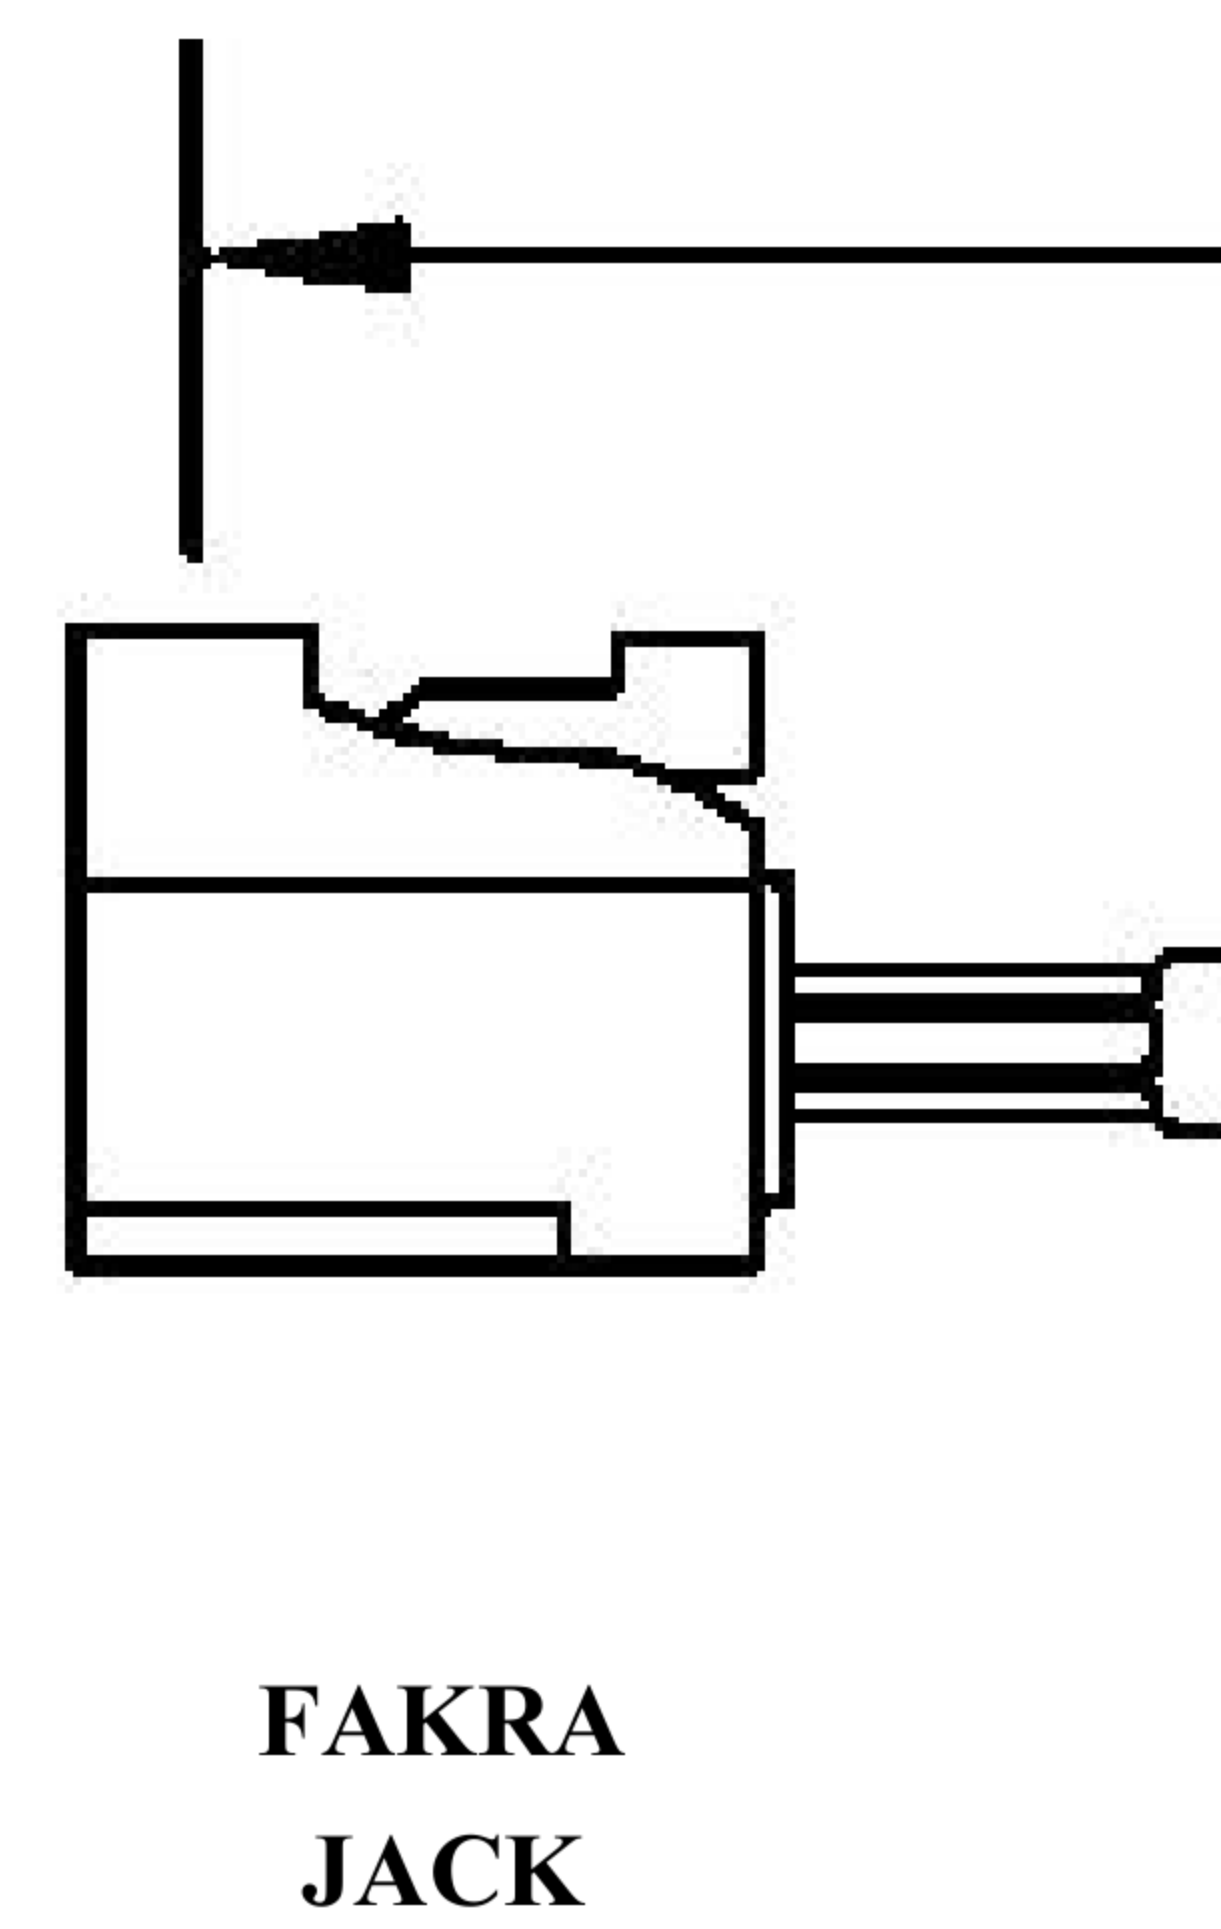

COMPONENTS	IMPEDANCE
FAKRAJACK	50 OHM
SMA MALE	50 OHM
ET-ET38392	50 OHM

Standard Lengths	
-12	12"
-24	24"
-36	36"
-48	48"
-60	60"
-XXX	Custom Length in Inches

Part Configurator			
1. Replace Y with code.			
2. Replace XX with length in inches.			
CODING	JACK	COLOR	APPLICATION
A	H	BLACK	RADIO WITH PHANTOM SUPPLY
B	H	WHITE	RADIO WITHOUT PHANTOM SUPPLY
C	D	BLUE	GPS: TELEMATICS OR NAVIGATION
D	D	BORDEAUX	GSM: CELLULAR PHONE
H	T	VIOLET	GPS: TELEMATICS AND NAVIGATION
I	R	BEIGE	BLUETOOTH
K	H	CURRY	RADIO WITH IF OUTPUT (ANTENNA DIVERSITY)
Z	R	WATER BLUE	NEUTRAL CODING

LENGTH MEASURED FROM CONTACT TO CONTACT

8th Floor, Building 1, Yongfu Science and Technology Center Industrial Park, Nanzha District 5, Humen, 523900, Dongguan, Guangdong, China.

Website: www.ebeestock.com

Email: sales@ebeestock.com

COAXIAL & FIBER OPTICS

DWG TITLE	ET22403	DES_	sma-male-to-water-blue-fakra-jack-cable-12-inch-length-using-rg174-coax-0022400
-----------	---------	------	---

SIZE A | FSCM NO. 53919 | CAD FILE 073102 | SCALE N/A | 127