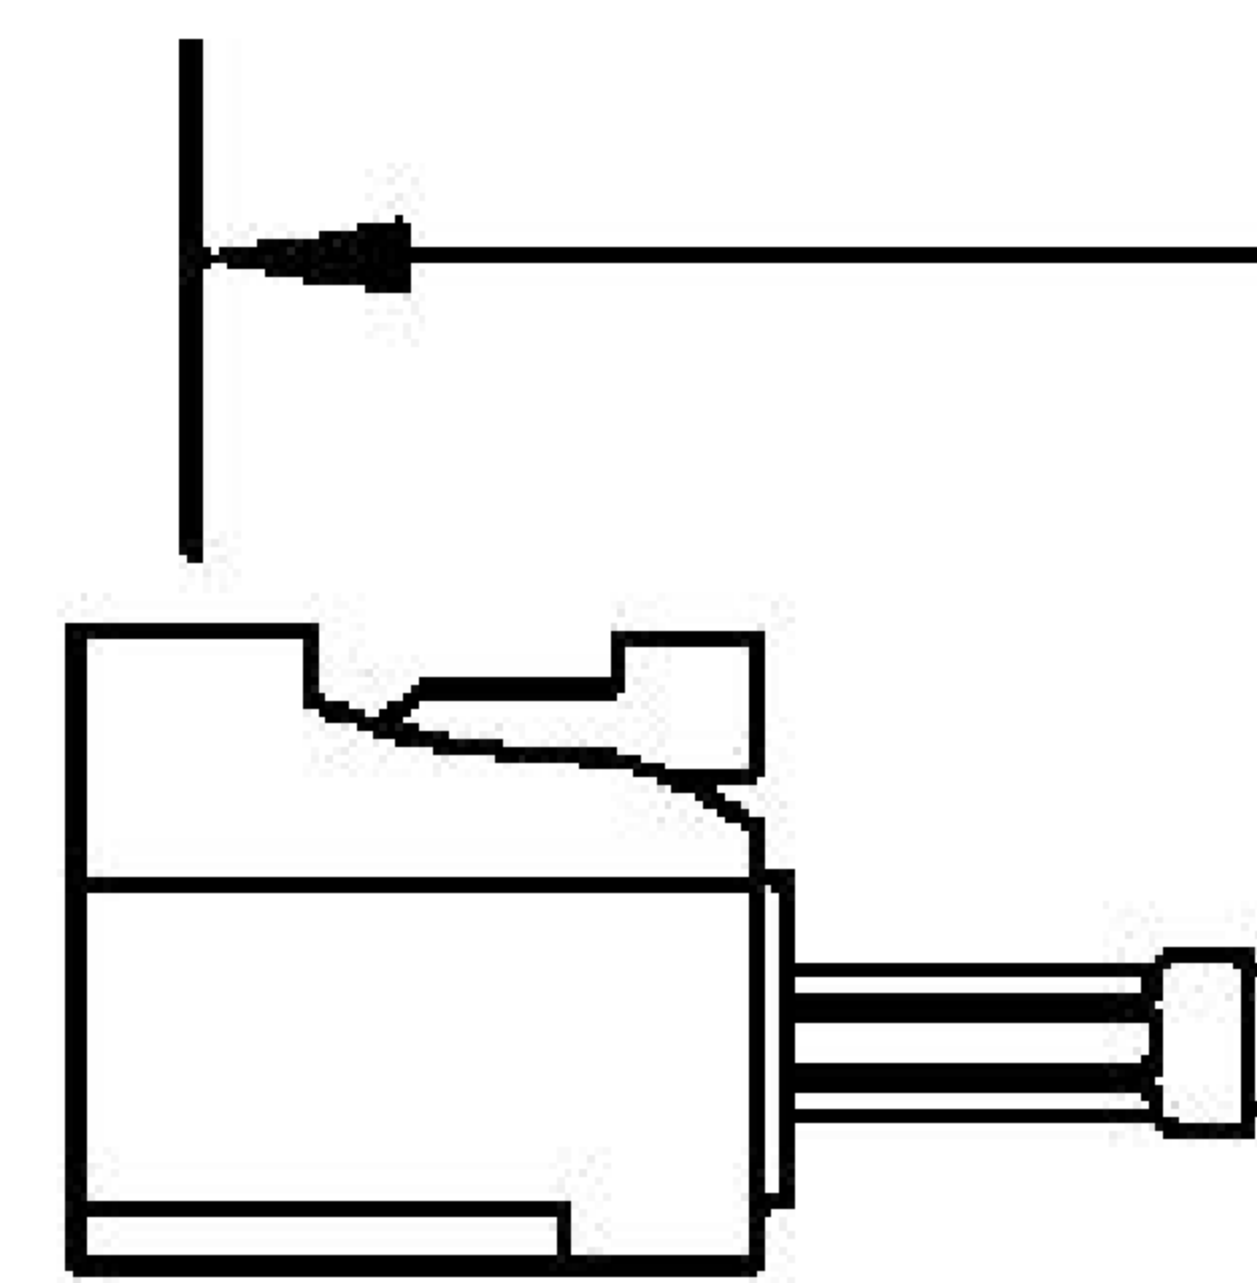

COMPONENTS	IMPEDANCE
FAKRAJACK	50 OHM
SMA MALE	50 OHM
ET-ET38392	50 OHM

Standard Lengths	
-12	12"
-24	24"
-36	36"
-48	48"
-60	60"
-XXX	Custom Length in Inches

Part Configurator			
1. Replace Y with code.			
2. Replace XX with length in inches.			
CODING	JACK	COLOR	APPLICATION
A	H	BLACK	RADIO WITH PHANTOM SUPPLY
B	H	WHITE	RADIO WITHOUT PHANTOM SUPPLY
C	D	BLUE	GPS: TELEMATICS OR NAVIGATION
D	D	BORDEAUX	GSM: CELLULAR PHONE
H	T	VIOLET	GPS: TELEMATICS AND NAVIGATION
I	R	BEIGE	BLUETOOTH
K	H	CURRY	RADIO WITH IF OUTPUT (ANTENNA DIVERSITY)
Z	R	WATER BLUE	NEUTRAL CODING

FAKRA JACK

LENGTH MEASURED FROM CONTACT TO CONTACT

8th Floor, Building 1, Yongfu Science and Technology Center Industrial Park, Nanzha District 5, Humen, 523900, Dongguan, Guangdong, China.

Website: www.ebeestock.com

Email: sales@ebeestock.com

COAXIAL & FIBER OPTICS

DWG TITLE	ET22404	DES_	sma-male-to-water-blue-fakra-jack-cable-12-inch-length-using-rg174-coax-0022400
-----------	---------	------	---

SIZE A | FSCM NO. 53919 | CAD FILE 073102 | SCALE N/A | 127