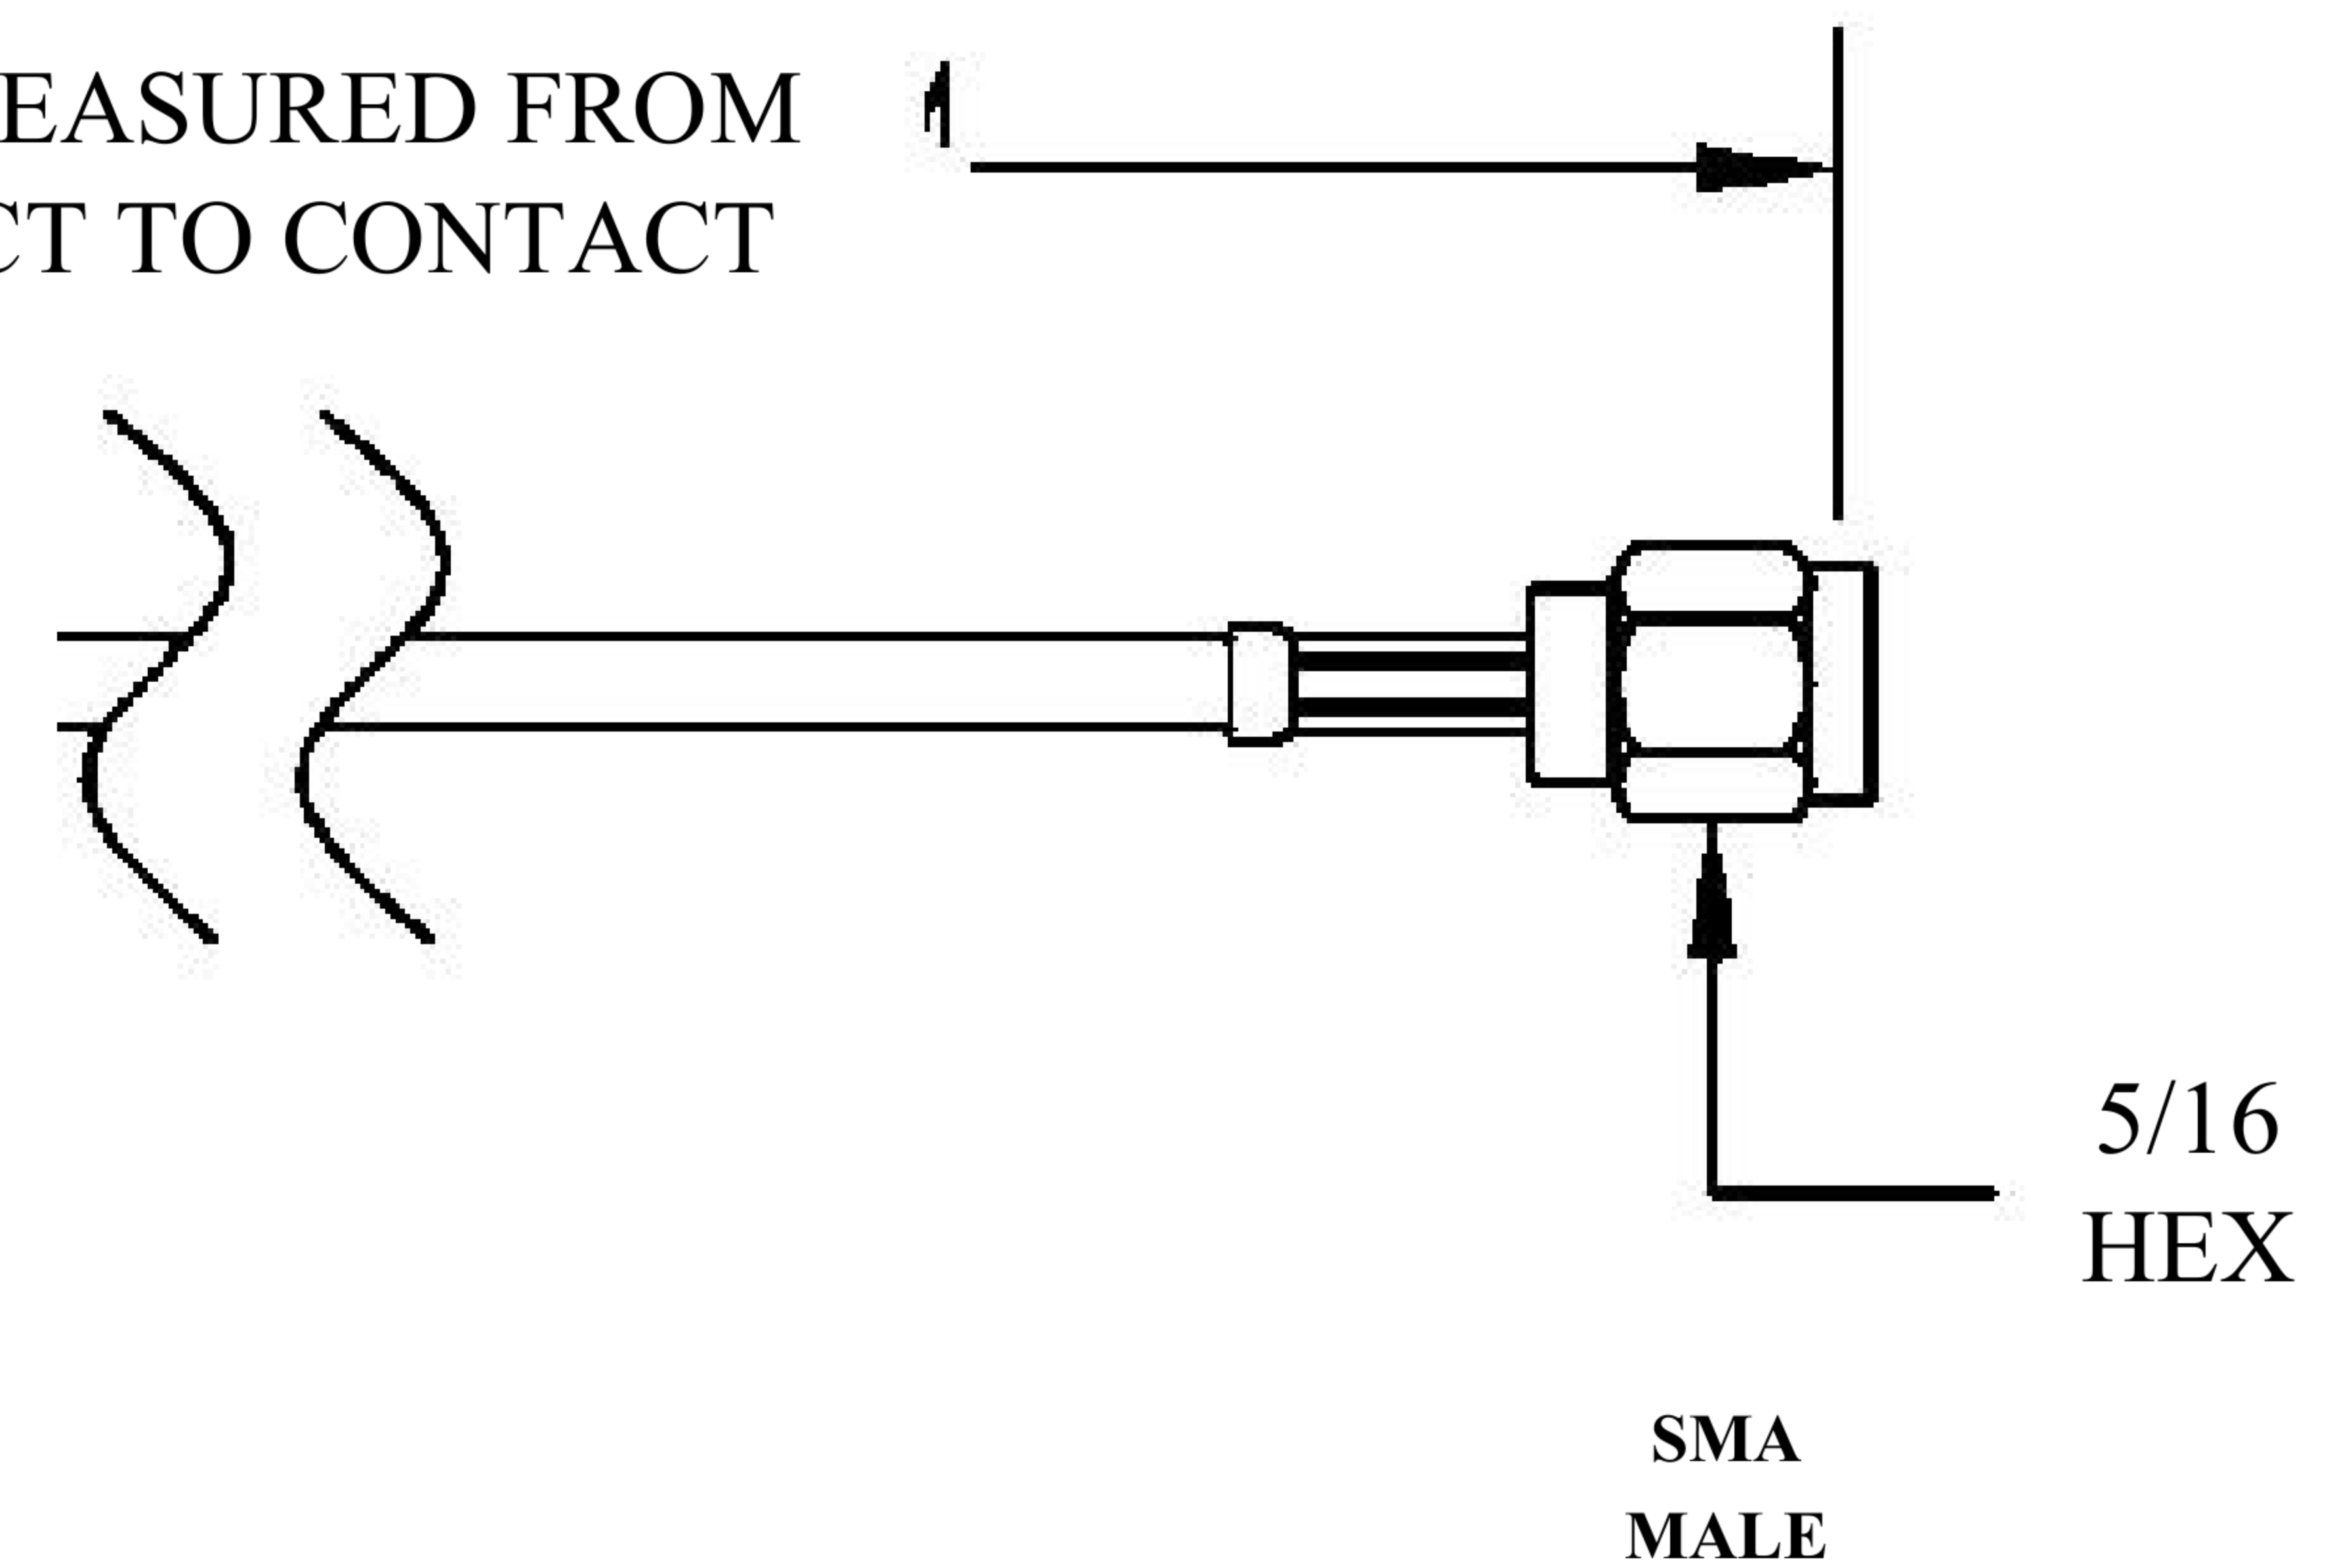

COMPONENTS	IMPEDANCE
FAKRAJACK	50 OHM
SMA MALE	50 OHM
ET-ET38392	50 OHM

Standard Lengths	
-12	12"
-24	24"
-36	36"
-48	48"
-60	60"
-XXX	Custom Length in Inches

Part Configurator			
1. Replace Y with code.			
2. Replace XX with length in inches.			
CODING	JACK	COLOR	APPLICATION
A	H	BLACK	RADIO WITH PHANTOM SUPPLY
B	H	WHITE	RADIO WITHOUT PHANTOM SUPPLY
C	D	BLUE	GPS: TELEMATICS OR NAVIGATION
D	D	BORDEAUX	GSM: CELLULAR PHONE
H	T	VIOLET	GPS: TELEMATICS AND NAVIGATION
I	R	BEIGE	BLUETOOTH
K	H	CURRY	RADIO WITH IF OUTPUT (ANTENNA DIVERSITY)
Z	R	WATER BLUE	NEUTRAL CODING

FAKRA JACK

LENGTH MEASURED FROM CONTACT TO CONTACT

8th Floor, Building 1, Yongfu Science and Technology Center Industrial Park, Nanzha District 5, Humen, 523900, Dongguan, Guangdong, China.

Website: www.ebeestock.com

Email: sales@ebeestock.com

COAXIAL & FIBER OPTICS

DWG TITLE	ET22404	DES_	sma-male-to-water-blue-fakra-jack-cable-12-inch-length-using-rg174-coax-0022400
-----------	---------	------	---

SIZE A | FSCM NO. 53919 | CAD FILE 073102 | SCALE N/A | 127