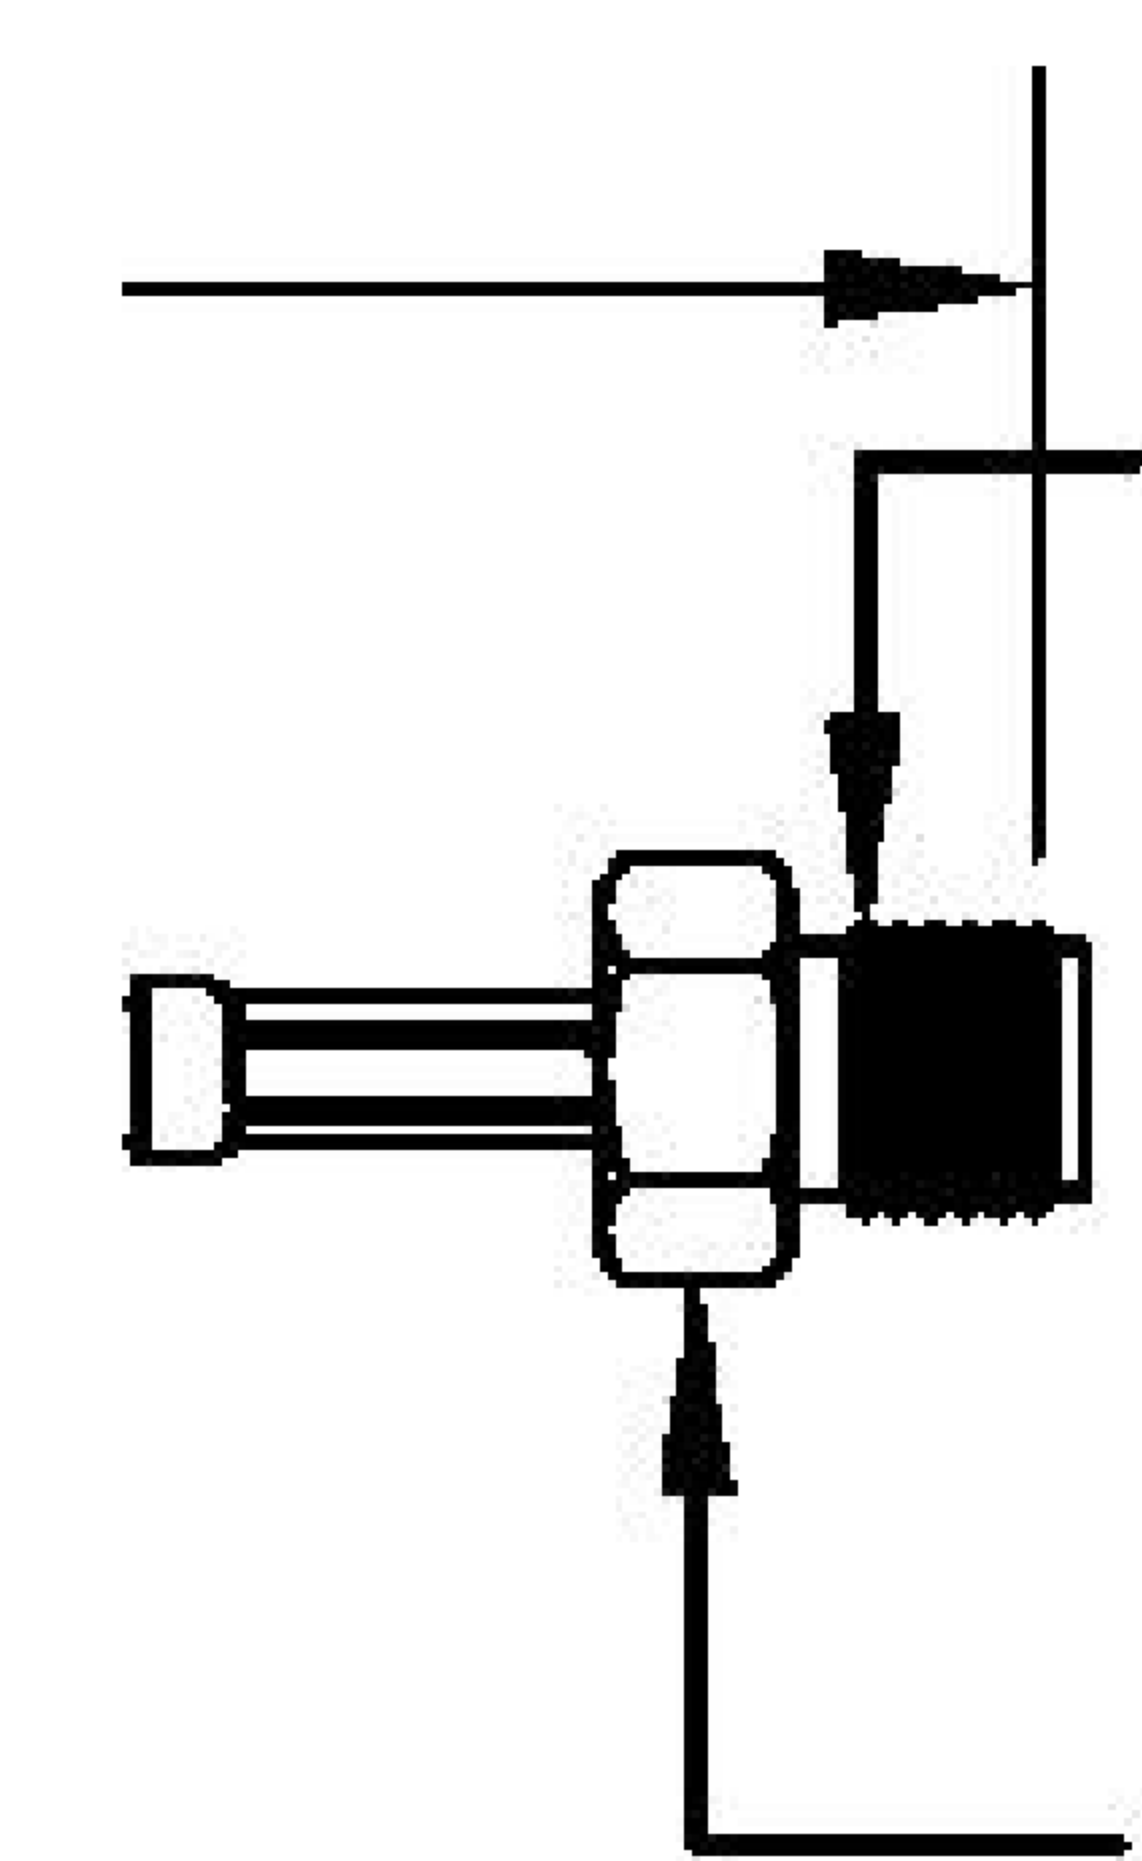

COMPONENTS	IMPEDANCE
FAKRA PLUG	50 OHM
SMAFEMALE	50 OHM
ET38414	50 OHM

Standard Lengths	
-12	12"
-24	24"
-36	36"
-48	48"
-60	60"
-XXX	Custom Length in Inches

Part Configurator			
1. Replace Y with code.			
2. Replace XX with length in inches.			
CODING	PLUG	COLOR	APPLICATION
A	6	BLACK	RADIO WITH PHANTOM SUPPLY
B	6	WHITE	RADIO WITHOUT PHANTOM SUPPLY
C	2	BLUE	GPS: TELEMATICS OR NAVIGATION
D	2	BORDEAUX	GSM: CELLULAR PHONE
H	2	VIOLET	GPS: TELEMATICS AND NAVIGATION
I	2	BEIGE	BLUETOOTH
K	2	CURRY	RADIO WITH IF OUTPUT (ANTENNA DIVERSITY)
Z	d	WATER BLUE	NEUTRAL CODING

FAKRA PLUG

LENGTH MEASURED FROM CONTACT TO CONTACT

SMA

5/16 HEX

1/4-36 UNS-2A

8th Floor, Building 1, Yongfu Science and Technology Center Industrial Park, Nanzha District 5, Humen, 523900, Dongguan, Guangdong, China.

Website: www.ebeestock.com
 Email: sales@ebeestock.com

COAXIAL & FIBER OPTICS

DWG TITLE	ET22515	DES_	sma-female-to-black-fakra-plug-cable-12-inch-length-using-rg316-coax-022515
-----------	---------	------	---

SIZE A | FSCM NO. 53919 | CAD FILE 073102 | SCALE N/A | 127

- NOTES:
- UNLESS OTHERWISE SPECIFIED ALL DIMENSIONS ARE NOMINAL.
 - ALL SPECIFICATIONS ARE SUBJECT TO CHANGE WITHOUT NOTICE AT ANY TIME.