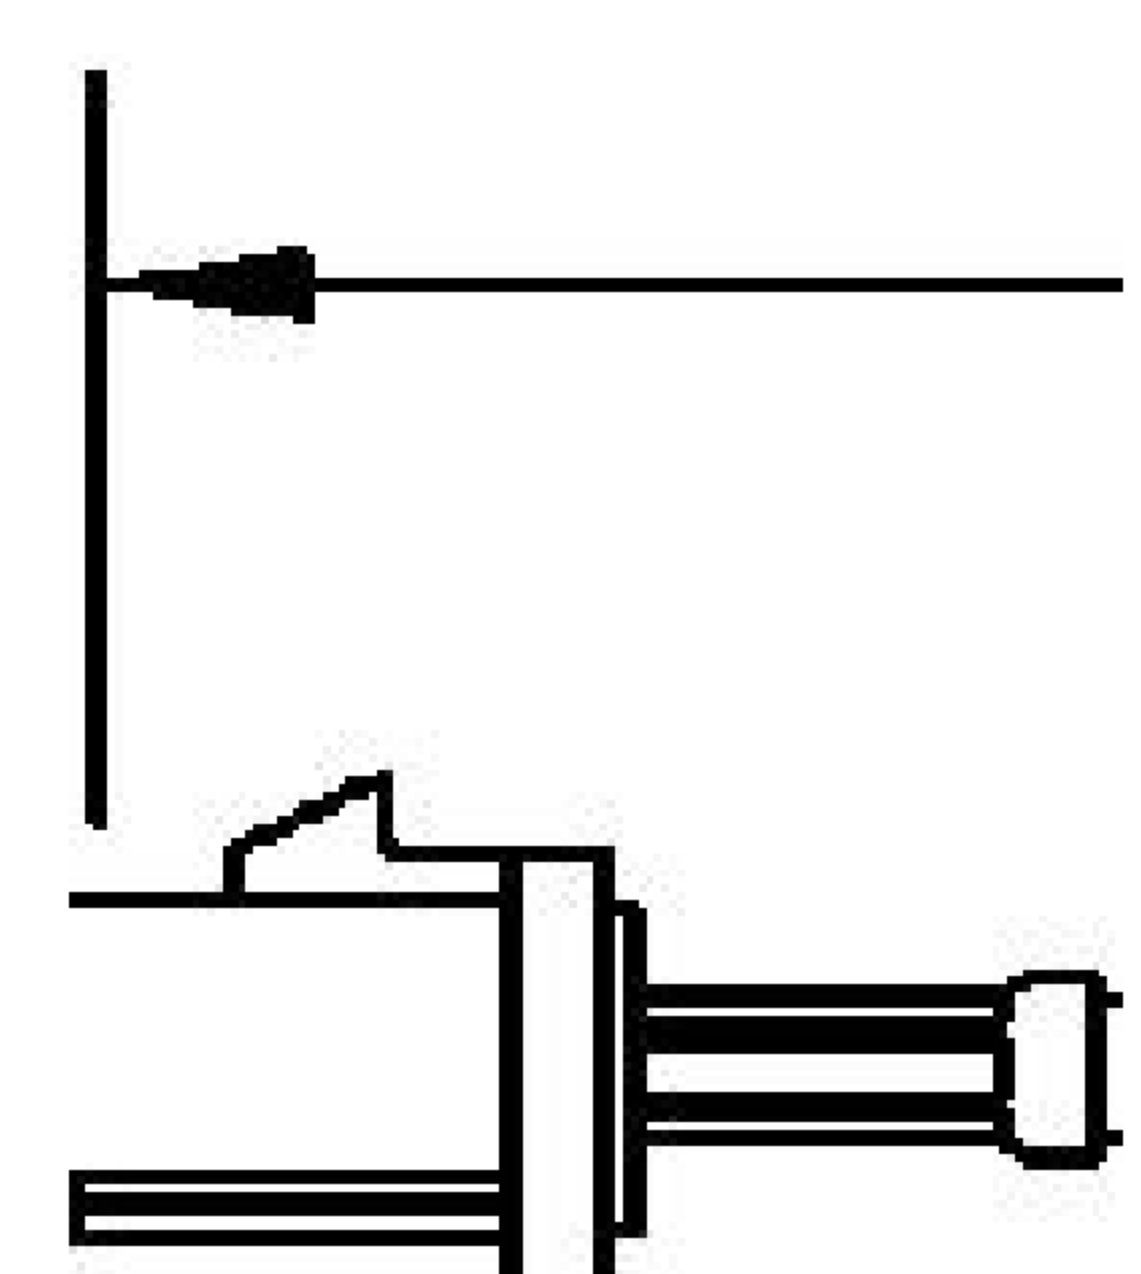

COMPONENTS	IMPEDANCE
FAKRA PLUG	50 OHM
SMAFEMALE	50 OHM
ET38414	50 OHM

Standard Lengths	
-12	12"
-24	24"
-36	36"
-48	48"
-60	60"
-XXX	Custom Length in Inches

Part Configurator			
1. Replace Y with code.			
2. Replace XX with length in inches.			
CODING	PLUG	COLOR	APPLICATION
A	6	BLACK	RADIO WITH PHANTOM SUPPLY
B	6	WHITE	RADIO WITHOUT PHANTOM SUPPLY
C	2	BLUE	GPS: TELEMATICS OR NAVIGATION
D	2	BORDEAUX	GSM: CELLULAR PHONE
H	2	VIOLET	GPS: TELEMATICS AND NAVIGATION
I	2	BEIGE	BLUETOOTH
K	2	CURRY	RADIO WITH IF OUTPUT (ANTENNA DIVERSITY)
Z	d	WATER BLUE	NEUTRAL CODING

FAKRA PLUG

LENGTH MEASURED FROM CONTACT TO CONTACT

SMA

5/16 HEX

1/4-36 UNS-2A

8th Floor, Building 1, Yongfu Science and Technology Center Industrial Park, Nanzha District 5, Humen, 523900, Dongguan, Guangdong, China.

Website: www.ebeestock.com
 Email: sales@ebeestock.com

COAXIAL & FIBER OPTICS

DWG TITLE	ET22515	DES_	sma-female-to-black-fakra-plug-cable-12-inch-length-using-rg316-coax-022515
-----------	---------	------	---