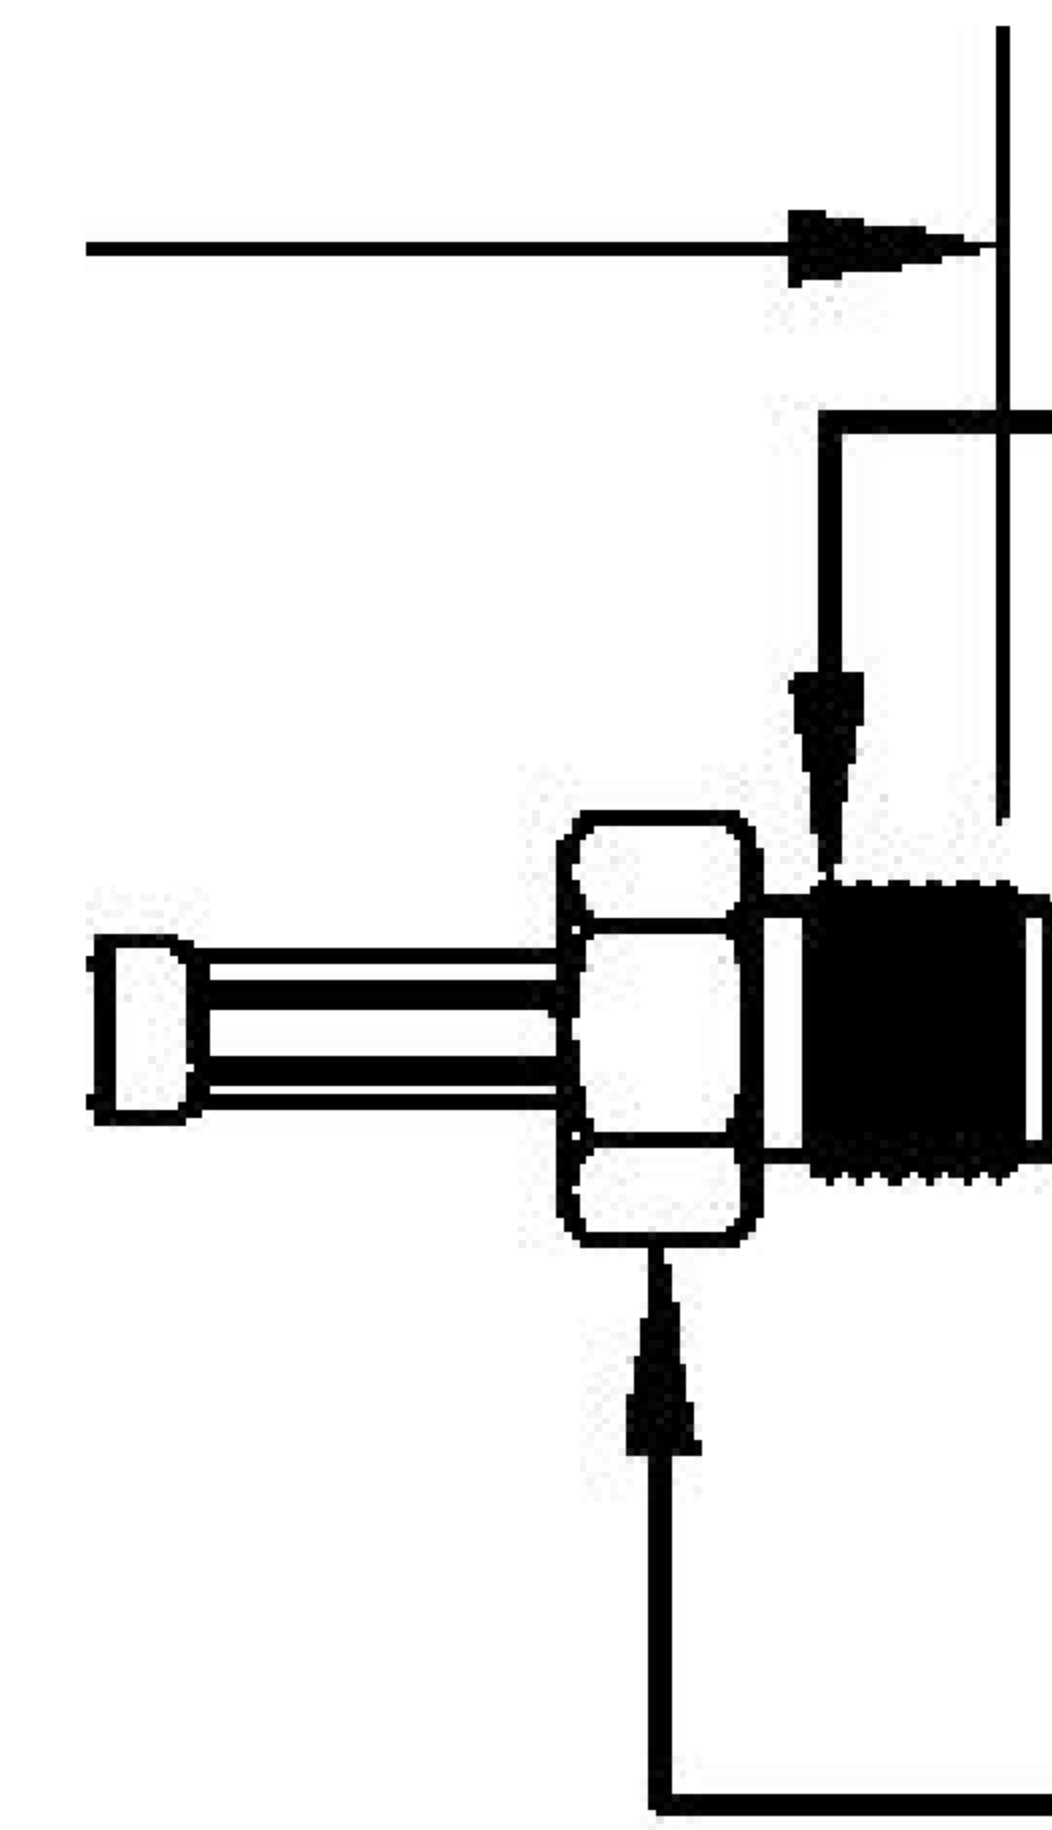

COMPONENTS	IMPEDANCE
FAKRA PLUG	50 OHM
SMAFEMALE	50 OHM
ET38414	50 OHM

Standard Lengths	
-12	12"
-24	24"
-36	36"
-48	48"
-60	60"
-XXX	Custom Length in Inches

Part Configurator			
1. Replace Y with code.			
2. Replace XX with length in inches.			
CODING	PLUG	COLOR	APPLICATION
A	6	BLACK	RADIO WITH PHANTOM SUPPLY
B	6	WHITE	RADIO WITHOUT PHANTOM SUPPLY
C	2	BLUE	GPS: TELEMATICS OR NAVIGATION
D	2	BORDEAUX	GSM: CELLULAR PHONE
H	2	VIOLET	GPS: TELEMATICS AND NAVIGATION
I	2	BEIGE	BLUETOOTH
K	2	CURRY	RADIO WITH IF OUTPUT (ANTENNA DIVERSITY)
Z	d	WATER BLUE	NEUTRAL CODING

FAKRA PLUG

LENGTH MEASURED FROM CONTACT TO CONTACT

SMA

5/16 HEX

1/4-36 UNS-2A

8th Floor, Building 1, Yongfu Science and Technology Center Industrial Park, Nanzha District 5, Humen, 523900, Dongguan, Guangdong, China.

Website: www.ebeestock.com

Email: sales@ebeestock.com

COAXIAL & FIBER OPTICS

DWG TITLE	ET22516	DES_	sma-female-to-black-fakra-plug-cable-12-inch-length-using-rg316-coax-022515
SIZE A FSCM NO. 53919 CAD FILE 073102 SCALE N/A		127	