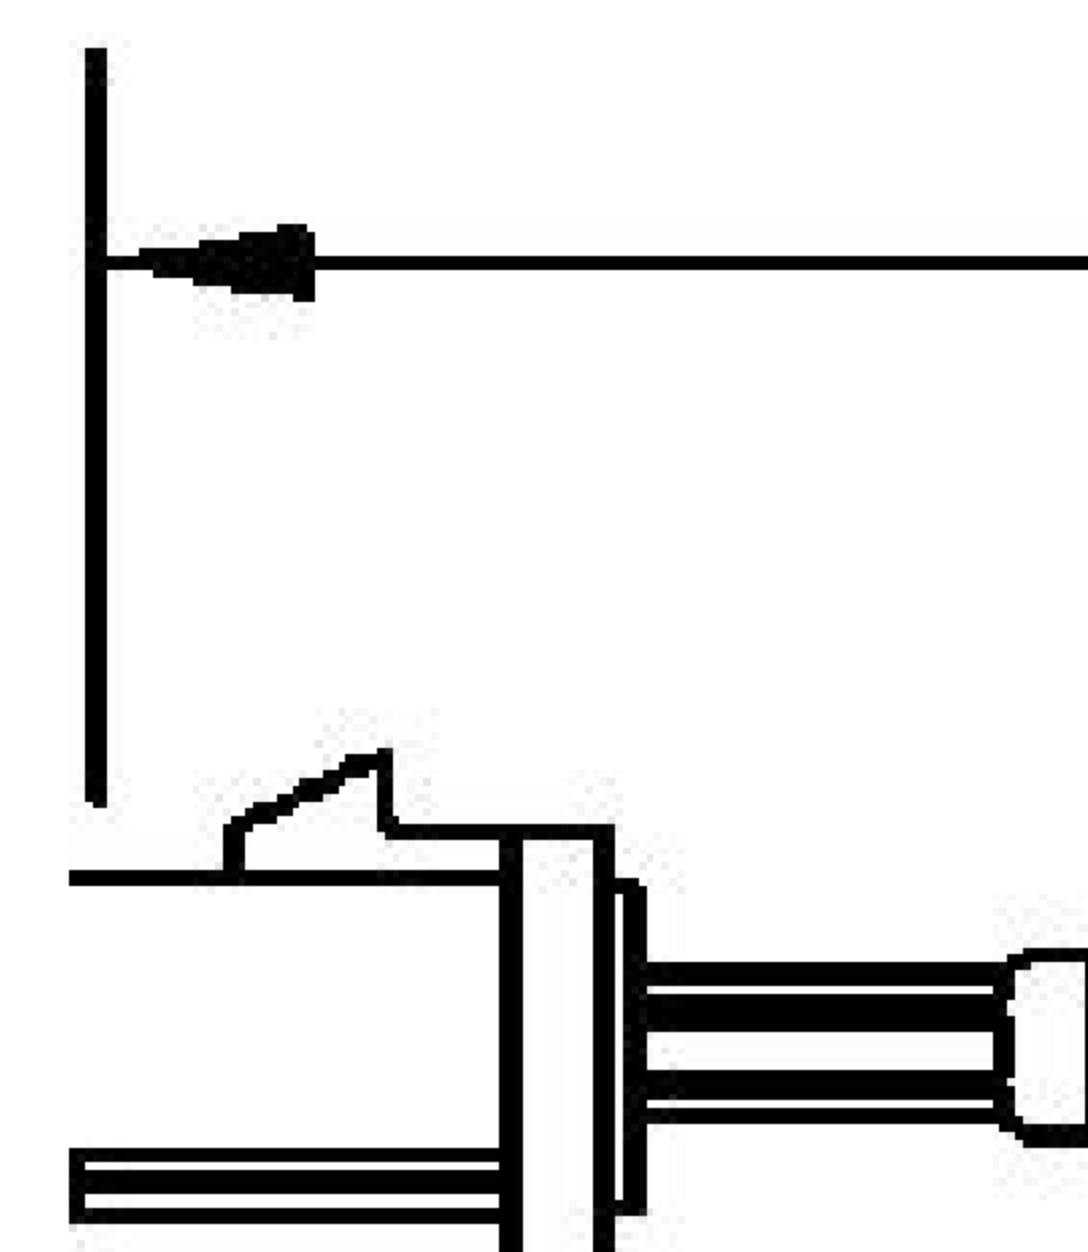

COMPONENTS	IMPEDANCE
FAKRA PLUG	50 OHM
SMAFEMALE	50 OHM
ET38414	50 OHM

Standard Lengths	
-12	12"
-24	24"
-36	36"
-48	48"
-60	60"
-XXX	Custom Length in Inches

Part Configurator			
1. Replace Y with code.			
2. Replace XX with length in inches.			
CODING	PLUG	COLOR	APPLICATION
A	6	BLACK	RADIO WITH PHANTOM SUPPLY
B	6	WHITE	RADIO WITHOUT PHANTOM SUPPLY
C	2	BLUE	GPS: TELEMATICS OR NAVIGATION
D	2	BORDEAUX	GSM: CELLULAR PHONE
H	2	VIOLET	GPS: TELEMATICS AND NAVIGATION
I	2	BEIGE	BLUETOOTH
K	2	CURRY	RADIO WITH IF OUTPUT (ANTENNA DIVERSITY)
Z	d	WATER BLUE	NEUTRAL CODING

FAKRA PLUG

LENGTH MEASURED FROM CONTACT TO CONTACT

SMA

5/16 HEX

1/4-36 UNS-2A

8th Floor, Building 1, Yongfu Science and Technology Center Industrial Park, Nanzha District 5, Humen, 523900, Dongguan, Guangdong, China.

Website: www.ebeestock.com

Email: sales@ebeestock.com

COAXIAL & FIBER OPTICS

DWG TITLE	ET22518	DES_	sma-female-to-black-fakra-plug-cable-12-inch-length-using-rg316-coax-022515
-----------	---------	------	---