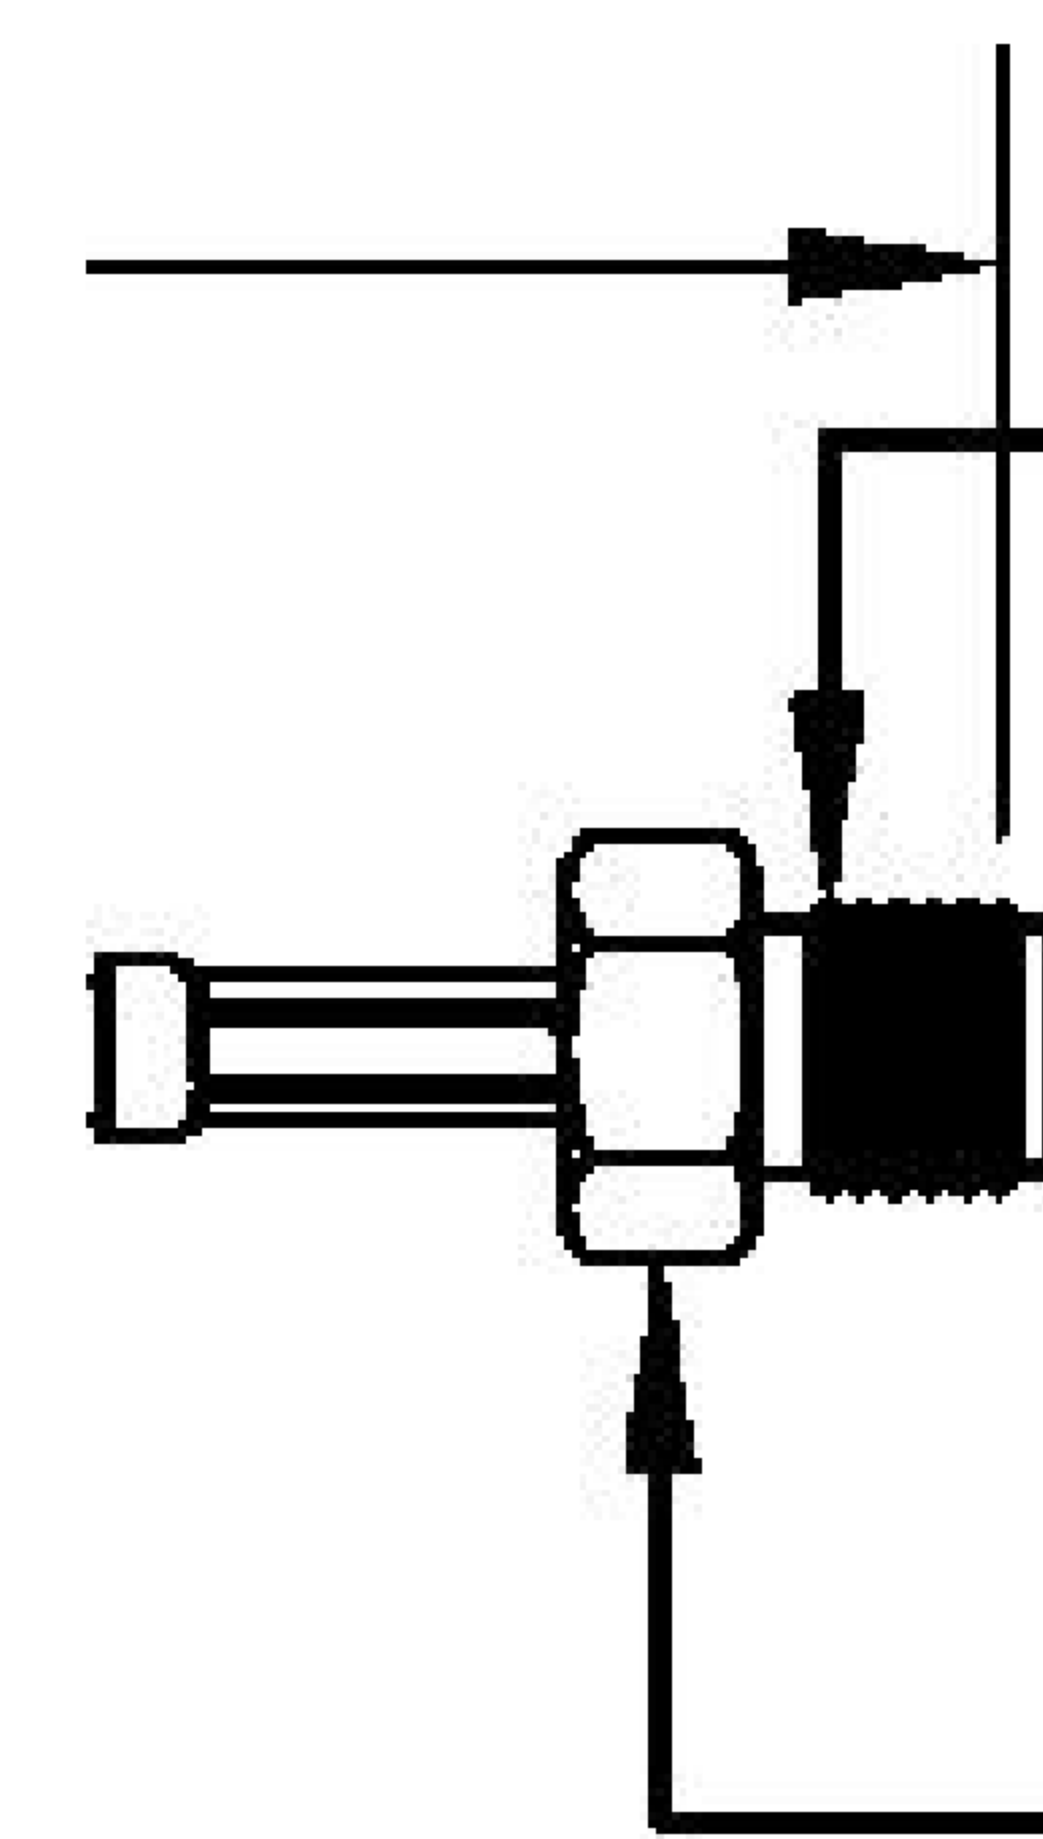

COMPONENTS	IMPEDANCE
FAKRA PLUG	50 OHM
SMAFEMALE	50 OHM
ET38414	50 OHM

Standard Lengths	
-12	12"
-24	24"
-36	36"
-48	48"
-60	60"
-XXX	Custom Length in Inches

Part Configurator			
1. Replace Y with code.			
2. Replace XX with length in inches.			
CODING	PLUG	COLOR	APPLICATION
A	6	BLACK	RADIO WITH PHANTOM SUPPLY
B	6	WHITE	RADIO WITHOUT PHANTOM SUPPLY
C	2	BLUE	GPS: TELEMATICS OR NAVIGATION
D	2	BORDEAUX	GSM: CELLULAR PHONE
H	2	VIOLET	GPS: TELEMATICS AND NAVIGATION
I	2	BEIGE	BLUETOOTH
K	2	CURRY	RADIO WITH IF OUTPUT (ANTENNA DIVERSITY)
Z	d	WATER BLUE	NEUTRAL CODING

FAKRA PLUG

LENGTH MEASURED FROM CONTACT TO CONTACT

SMA

5/16 HEX

1/4-36 UNS-2A

8th Floor, Building 1, Yongfu Science and Technology Center Industrial Park, Nanzha District 5, Humen, 523900, Dongguan, Guangdong, China.

Website: www.ebeestock.com

Email: sales@ebeestock.com

COAXIAL & FIBER OPTICS

DWG TITLE	ET22518	DES_	sma-female-to-black-fakra-plug-cable-12-inch-length-using-rg316-coax-022515
-----------	---------	------	---

SIZE A | FSCM NO. 53919 | CAD FILE 073102 | SCALE N/A | 127

NOTES:

- UNLESS OTHERWISE SPECIFIED ALL DIMENSIONS ARE NOMINAL.
- ALL SPECIFICATIONS ARE SUBJECT TO CHANGE WITHOUT NOTICE AT ANY TIME.