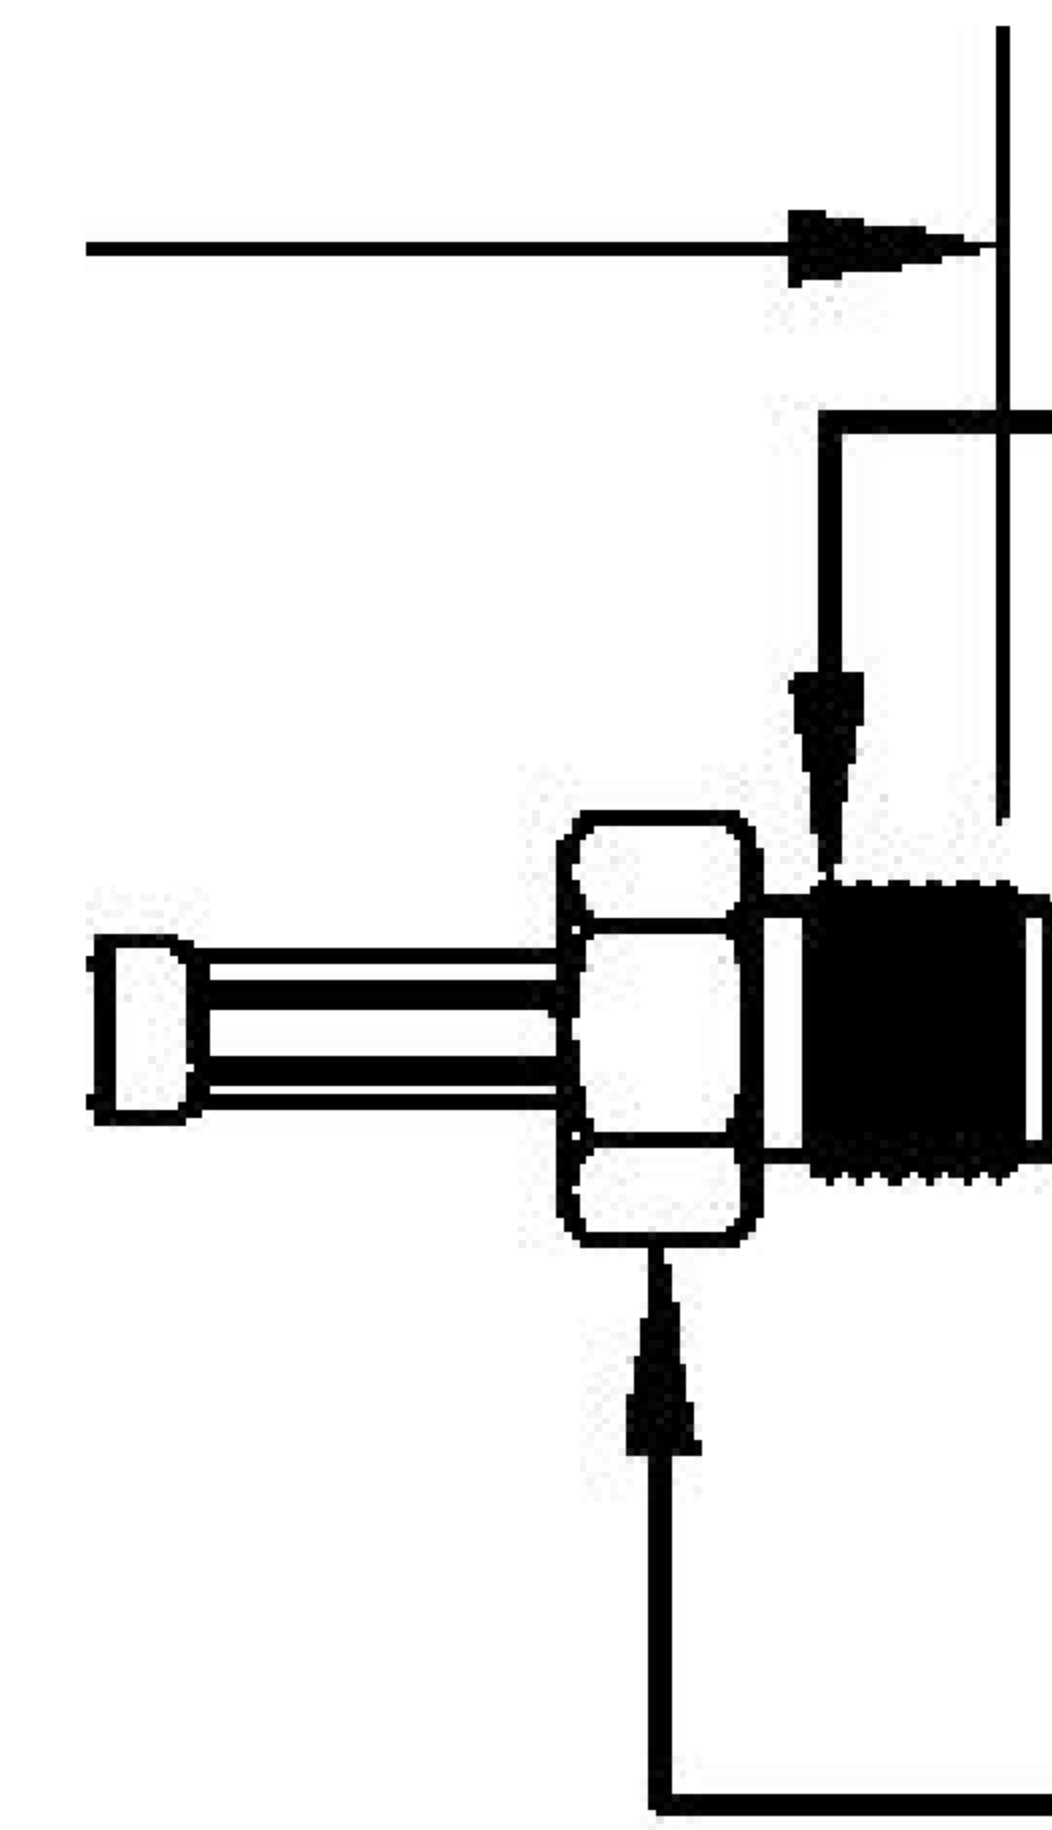

COMPONENTS	IMPEDANCE
FAKRA PLUG	50 OHM
SMAFEMALE	50 OHM
ET38414	50 OHM

Standard Lengths	
-12	12"
-24	24"
-36	36"
-48	48"
-60	60"
-XXX	Custom Length in Inches

Part Configurator			
1. Replace Y with code.			
2. Replace XX with length in inches.			
CODING	PLUG	COLOR	APPLICATION
A	6	BLACK	RADIO WITH PHANTOM SUPPLY
B	6	WHITE	RADIO WITHOUT PHANTOM SUPPLY
C	2	BLUE	GPS: TELEMATICS OR NAVIGATION
D	2	BORDEAUX	GSM: CELLULAR PHONE
H	2	VIOLET	GPS: TELEMATICS AND NAVIGATION
I	2	BEIGE	BLUETOOTH
K	2	CURRY	RADIO WITH IF OUTPUT (ANTENNA DIVERSITY)
Z	d	WATER BLUE	NEUTRAL CODING

FAKRA PLUG

LENGTH MEASURED FROM CONTACT TO CONTACT

SMA

5/16 HEX

1/4-36 UNS-2A

8th Floor, Building 1, Yongfu Science and Technology Center Industrial Park, Nanzha District 5, Humen, 523900, Dongguan, Guangdong, China.

Website: www.ebeestock.com

Email: sales@ebeestock.com

COAXIAL & FIBER OPTICS

DWG TITLE	ET22519	DES_	sma-female-to-black-fakra-plug-cable-12-inch-length-using-rg316-coax-022515
-----------	---------	------	---

SIZE A | FSCM NO. 53919 | CAD FILE 073102 | SCALE N/A | 127

NOTES:

- UNLESS OTHERWISE SPECIFIED ALL DIMENSIONS ARE NOMINAL.
- ALL SPECIFICATIONS ARE SUBJECT TO CHANGE WITHOUT NOTICE AT ANY TIME.