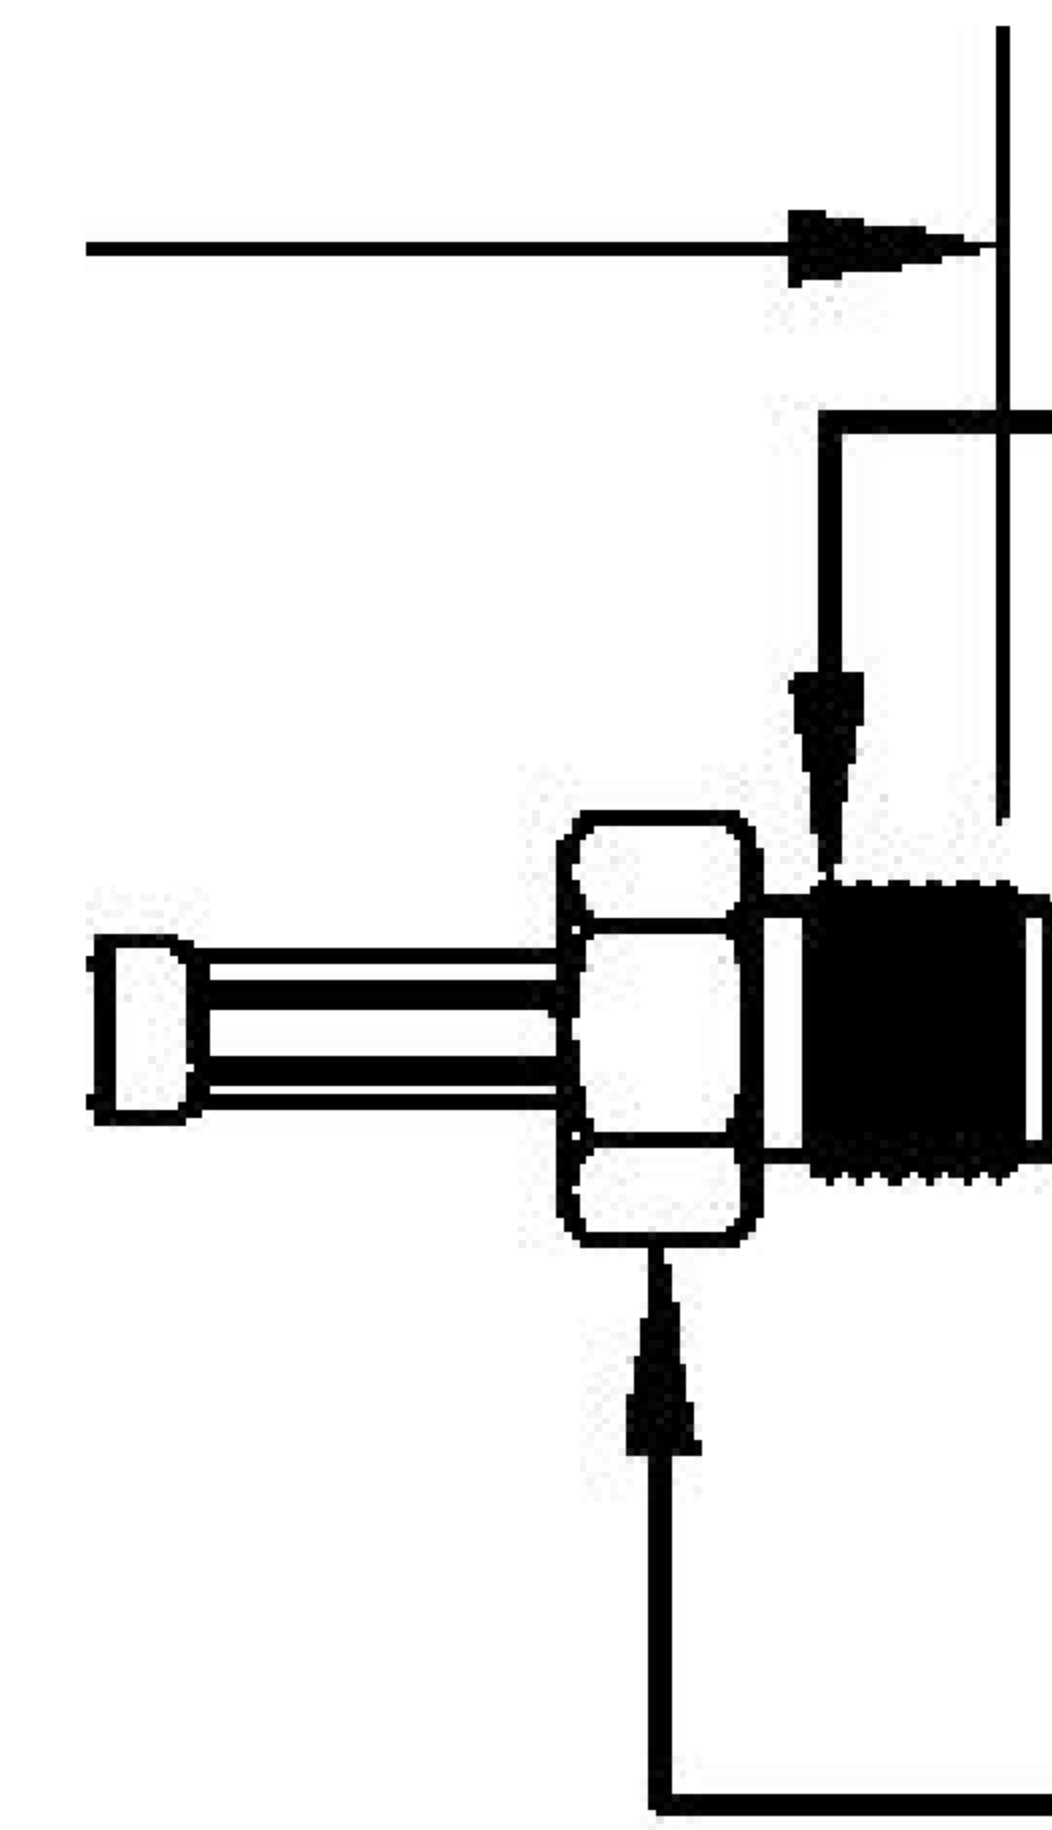

COMPONENTS	IMPEDANCE
FAKRA PLUG	50 OHM
SMAFEMALE	50 OHM
ET38414	50 OHM

Standard Lengths	
-12	12"
-24	24"
-36	36"
-48	48"
-60	60"
-XXX	Custom Length in Inches

Part Configurator			
1. Replace Y with code.			
2. Replace XX with length in inches.			
CODING	PLUG	COLOR	APPLICATION
A	6	BLACK	RADIO WITH PHANTOM SUPPLY
B	6	WHITE	RADIO WITHOUT PHANTOM SUPPLY
C	2	BLUE	GPS: TELEMATICS OR NAVIGATION
D	2	BORDEAUX	GSM: CELLULAR PHONE
H	2	VIOLET	GPS: TELEMATICS AND NAVIGATION
I	2	BEIGE	BLUETOOTH
K	2	CURRY	RADIO WITH IF OUTPUT (ANTENNA DIVERSITY)
Z	d	WATER BLUE	NEUTRAL CODING

FAKRA PLUG

LENGTH MEASURED FROM CONTACT TO CONTACT

SMA

5/16 HEX

1/4-36 UNS-2A

8th Floor, Building 1, Yongfu Science and Technology Center Industrial Park, Nanzha District 5, Humen, 523900, Dongguan, Guangdong, China.

Website: www.ebeestock.com

Email: sales@ebeestock.com

COAXIAL & FIBER OPTICS

DWG TITLE	ET22520	DES_	sma-female-to-blue-fakra-plug-cable-12-inch-length-using-rg316-coax-0022520
-----------	---------	------	---

SIZE A | FSCM NO. 53919 | CAD FILE 073102 | SCALE N/A | 127

NOTES:

- UNLESS OTHERWISE SPECIFIED ALL DIMENSIONS ARE NOMINAL.
- ALL SPECIFICATIONS ARE SUBJECT TO CHANGE WITHOUT NOTICE AT ANY TIME.