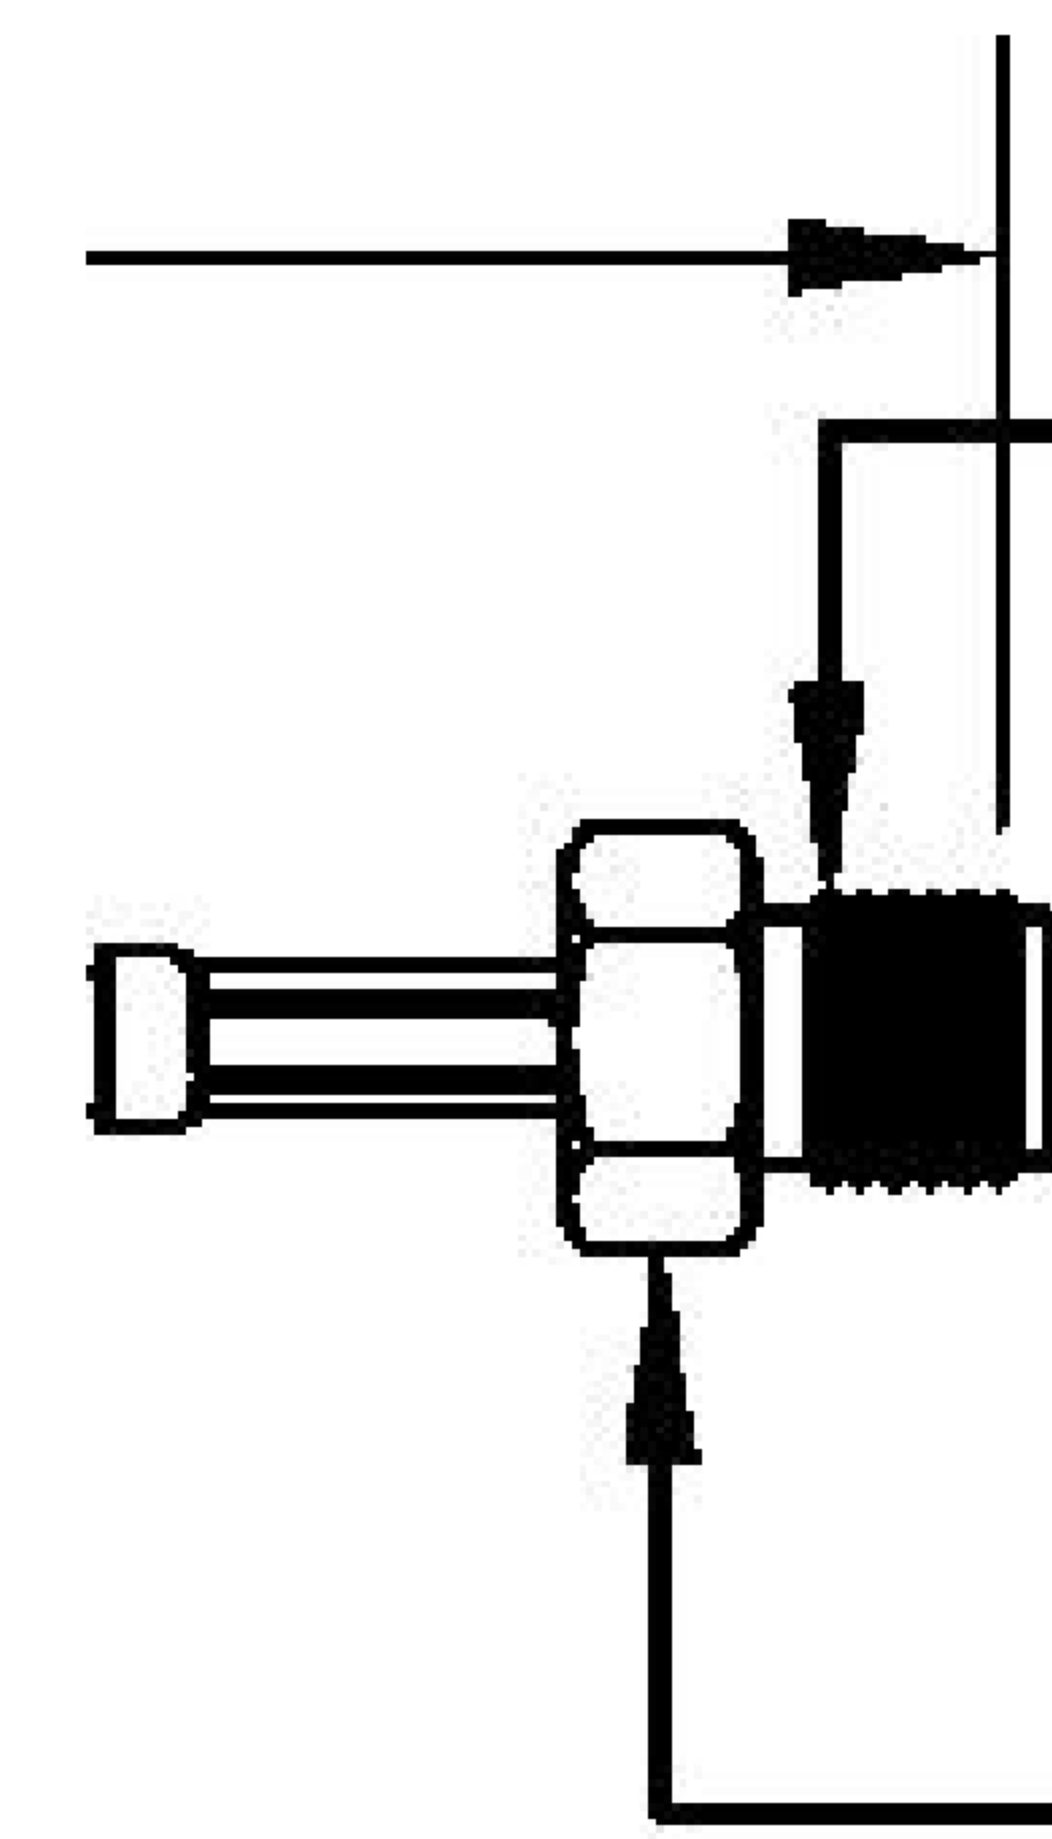

COMPONENTS	IMPEDANCE
FAKRA PLUG	50 OHM
SMAFEMALE	50 OHM
ET38414	50 OHM

Standard Lengths	
-12	12"
-24	24"
-36	36"
-48	48"
-60	60"
-XXX	Custom Length in Inches

Part Configurator			
1. Replace Y with code.			
2. Replace XX with length in inches.			
CODING	PLUG	COLOR	APPLICATION
A	6	BLACK	RADIO WITH PHANTOM SUPPLY
B	6	WHITE	RADIO WITHOUT PHANTOM SUPPLY
C	2	BLUE	GPS: TELEMATICS OR NAVIGATION
D	2	BORDEAUX	GSM: CELLULAR PHONE
H	2	VIOLET	GPS: TELEMATICS AND NAVIGATION
I	2	BEIGE	BLUETOOTH
K	2	CURRY	RADIO WITH IF OUTPUT (ANTENNA DIVERSITY)
Z	d	WATER BLUE	NEUTRAL CODING

FAKRA PLUG

LENGTH MEASURED FROM CONTACT TO CONTACT

SMA

5/16 HEX

1/4-36 UNS-2A

8th Floor, Building 1, Yongfu Science and Technology Center Industrial Park, Nanzha District 5, Humen, 523900, Dongguan, Guangdong, China.

Website: www.ebeestock.com

Email: sales@ebeestock.com

COAXIAL & FIBER OPTICS

DWG TITLE	ET22521	DES_	sma-female-to-blue-fakra-plug-cable-12-inch-length-using-rg316-coax-0022520
-----------	---------	------	---

SIZE A | FSCM NO. 53919 | CAD FILE 073102 | SCALE N/A | 127

NOTES:

- UNLESS OTHERWISE SPECIFIED ALL DIMENSIONS ARE NOMINAL.
- ALL SPECIFICATIONS ARE SUBJECT TO CHANGE WITHOUT NOTICE AT ANY TIME.