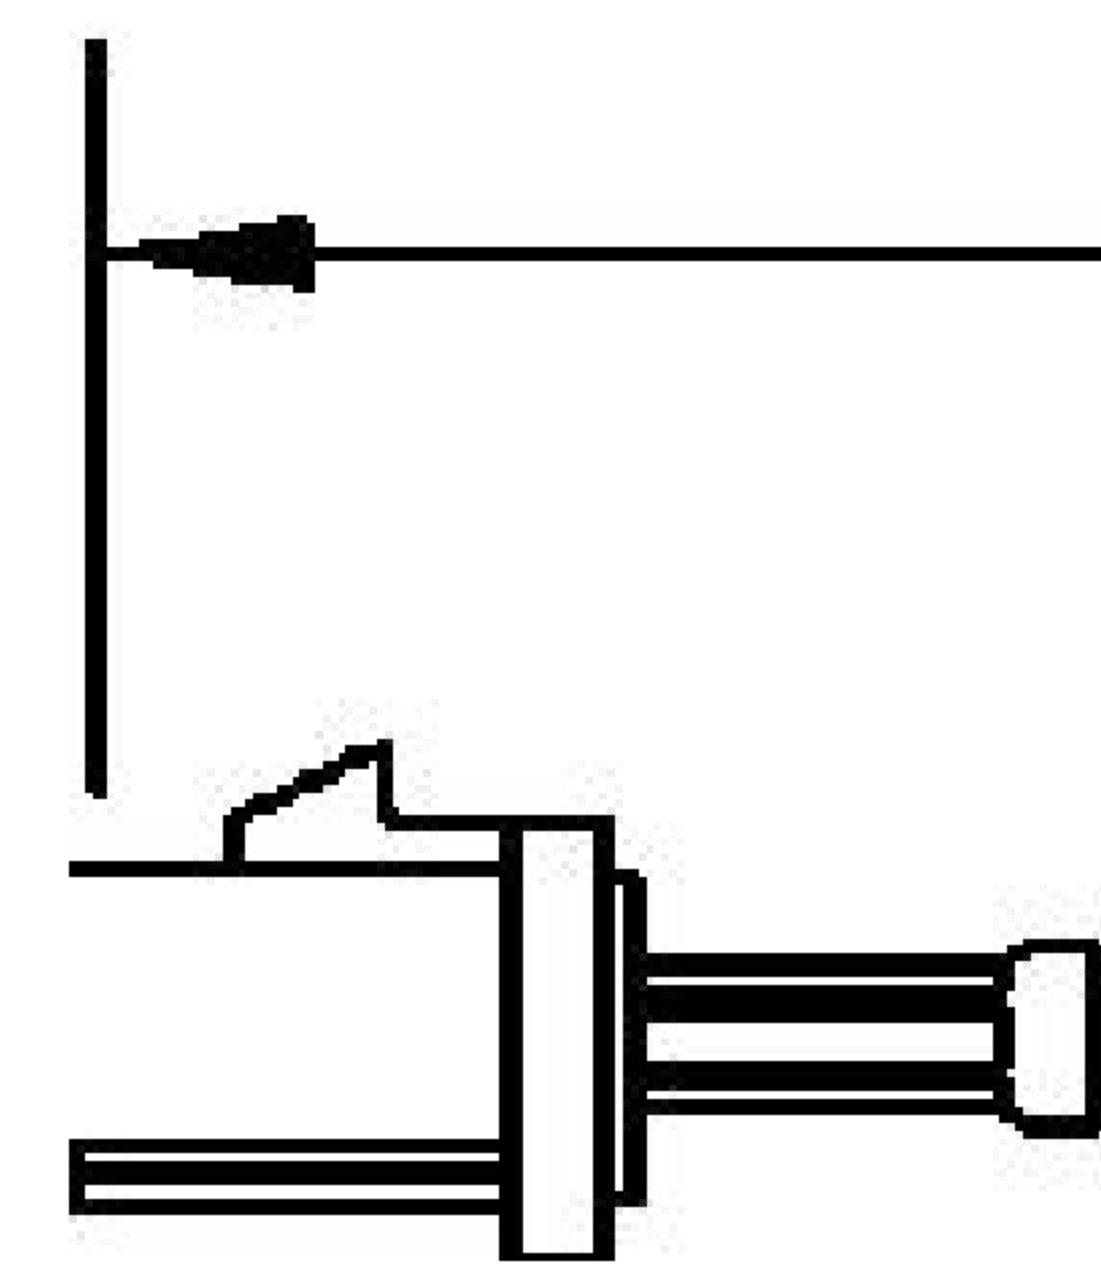

COMPONENTS	IMPEDANCE
FAKRA PLUG	50 OHM
SMAFEMALE	50 OHM
ET38414	50 OHM

Standard Lengths	
-12	12"
-24	24"
-36	36"
-48	48"
-60	60"
-XXX	Custom Length in Inches

Part Configurator			
1. Replace Y with code.			
2. Replace XX with length in inches.			
CODING	PLUG	COLOR	APPLICATION
A	6	BLACK	RADIO WITH PHANTOM SUPPLY
B	6	WHITE	RADIO WITHOUT PHANTOM SUPPLY
C	2	BLUE	GPS: TELEMATICS OR NAVIGATION
D	2	BORDEAUX	GSM: CELLULAR PHONE
H	2	VIOLET	GPS: TELEMATICS AND NAVIGATION
I	2	BEIGE	BLUETOOTH
K	2	CURRY	RADIO WITH IF OUTPUT (ANTENNA DIVERSITY)
Z	d	WATER BLUE	NEUTRAL CODING

FAKRA PLUG

LENGTH MEASURED FROM CONTACT TO CONTACT

SMA

5/16 HEX

1/4-36 UNS-2A

8th Floor, Building 1, Yongfu Science and Technology Center Industrial Park, Nanzha District 5, Humen, 523900, Dongguan, Guangdong, China.

Website: www.ebeestock.com

Email: sales@ebeestock.com

COAXIAL & FIBER OPTICS

DWG TITLE	ET22522	DES_	sma-female-to-blue-fakra-plug-cable-12-inch-length-using-rg316-coax-0022520
-----------	---------	------	---