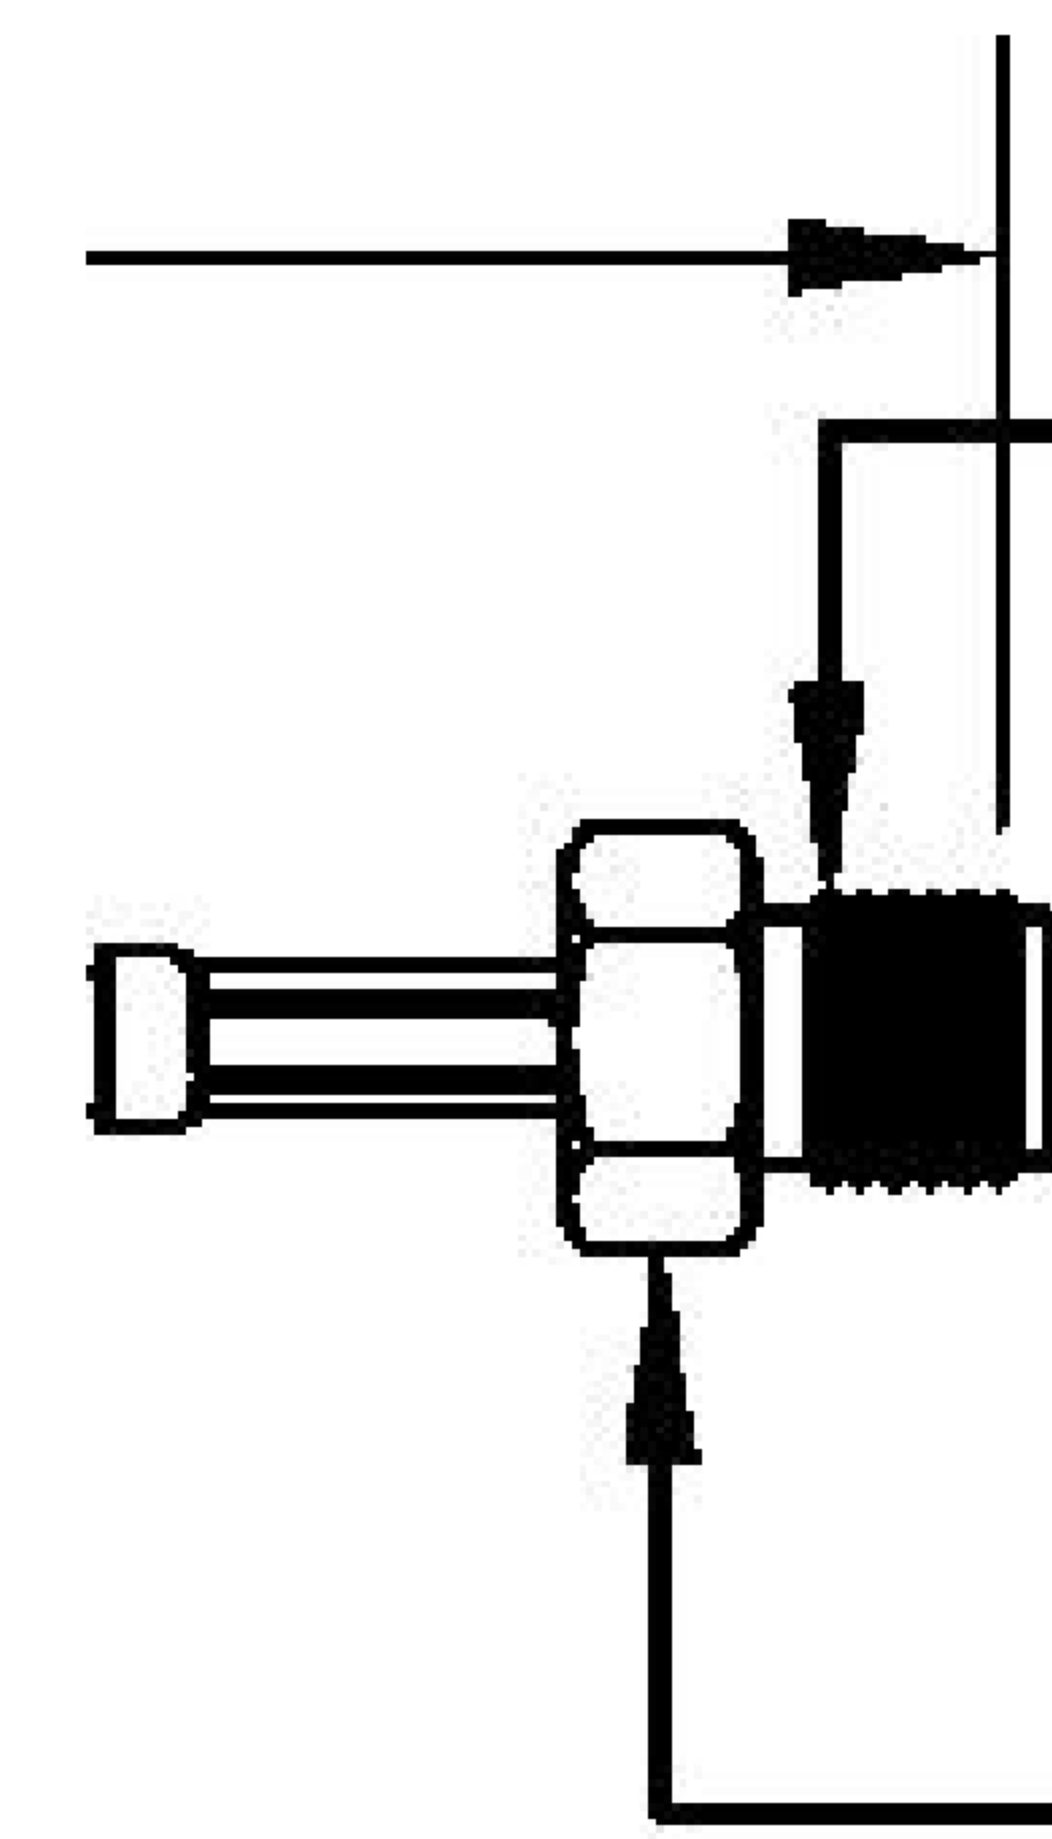

COMPONENTS	IMPEDANCE
FAKRA PLUG	50 OHM
SMAFEMALE	50 OHM
ET38414	50 OHM

Standard Lengths	
-12	12"
-24	24"
-36	36"
-48	48"
-60	60"
-XXX	Custom Length in Inches

Part Configurator			
1. Replace Y with code.			
2. Replace XX with length in inches.			
CODING	PLUG	COLOR	APPLICATION
A	6	BLACK	RADIO WITH PHANTOM SUPPLY
B	6	WHITE	RADIO WITHOUT PHANTOM SUPPLY
C	2	BLUE	GPS: TELEMATICS OR NAVIGATION
D	2	BORDEAUX	GSM: CELLULAR PHONE
H	2	VIOLET	GPS: TELEMATICS AND NAVIGATION
I	2	BEIGE	BLUETOOTH
K	2	CURRY	RADIO WITH IF OUTPUT (ANTENNA DIVERSITY)
Z	d	WATER BLUE	NEUTRAL CODING

FAKRA PLUG

LENGTH MEASURED FROM CONTACT TO CONTACT

SMA

5/16 HEX

1/4-36 UNS-2A

8th Floor, Building 1, Yongfu Science and Technology Center Industrial Park, Nanzha District 5, Humen, 523900, Dongguan, Guangdong, China.

Website: www.ebeestock.com

Email: sales@ebeestock.com

COAXIAL & FIBER OPTICS

DWG TITLE	ET22522	DES_	sma-female-to-blue-fakra-plug-cable-12-inch-length-using-rg316-coax-0022520
-----------	---------	------	---

SIZE A | FSCM NO. 53919 | CAD FILE 073102 | SCALE N/A | 127

NOTES:

- UNLESS OTHERWISE SPECIFIED ALL DIMENSIONS ARE NOMINAL.
- ALL SPECIFICATIONS ARE SUBJECT TO CHANGE WITHOUT NOTICE AT ANY TIME.