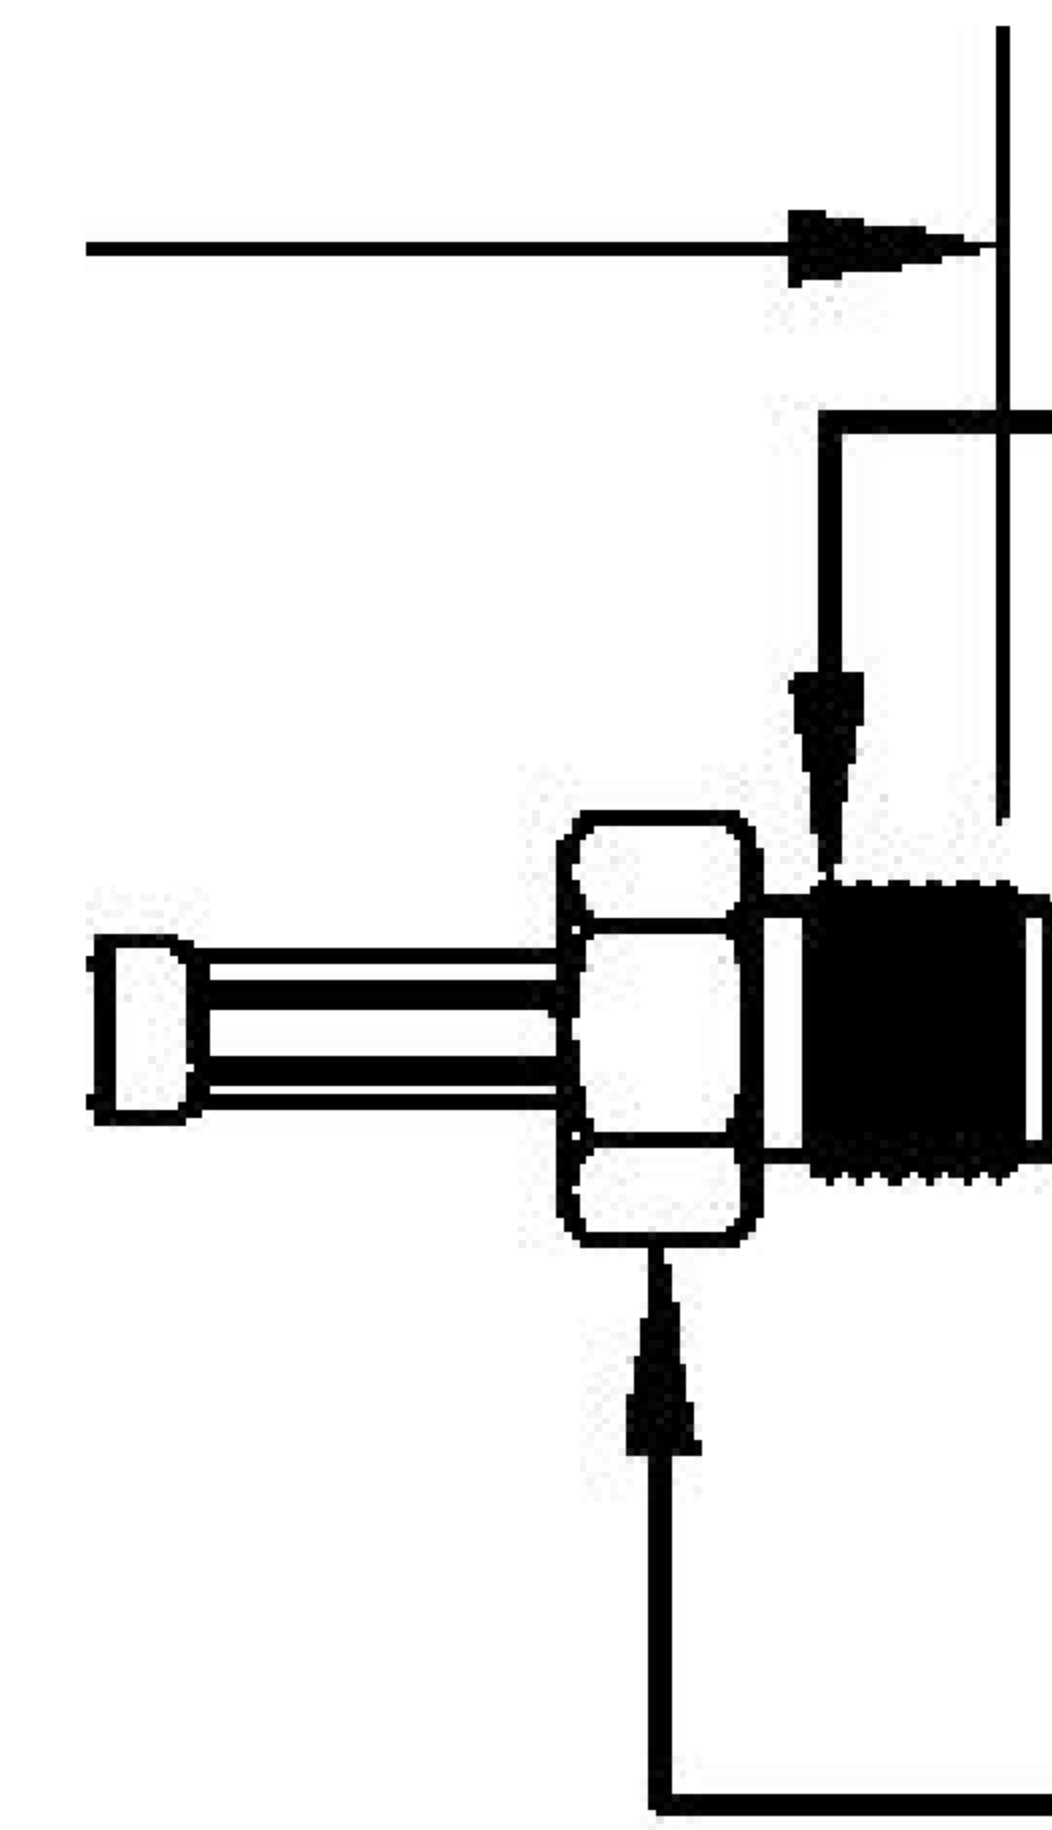

COMPONENTS	IMPEDANCE
FAKRA PLUG	50 OHM
SMA FEMALE	50 OHM
ET38414	50 OHM

Standard Lengths	
-12	12"
-24	24"
-36	36"
-48	48"
-60	60"
-XXX	Custom Length in Inches

Part Configurator			
1. Replace Y with code.			
2. Replace XX with length in inches.			
CODING	PLUG	COLOR	APPLICATION
A	6	BLACK	RADIO WITH PHANTOM SUPPLY
B	6	WHITE	RADIO WITHOUT PHANTOM SUPPLY
C	2	BLUE	GPS: TELEMATICS OR NAVIGATION
D	2	BORDEAUX	GSM: CELLULAR PHONE
H	2	VIOLET	GPS: TELEMATICS AND NAVIGATION
I	2	BEIGE	BLUETOOTH
K	2	CURRY	RADIO WITH IF OUTPUT (ANTENNA DIVERSITY)
Z	d	WATER BLUE	NEUTRAL CODING

FAKRA PLUG

LENGTH MEASURED FROM CONTACT TO CONTACT

SMA

5/16 HEX

1/4-36 UNS-2A

8th Floor, Building 1, Yongfu Science and Technology Center Industrial Park, Nanzha District 5, Humen, 523900, Dongguan, Guangdong, China.

Website: www.ebeestock.com

Email: sales@ebeestock.com

COAXIAL & FIBER OPTICS

DWG TITLE	ET22523	DES_	sma-female-to-blue-fakra-plug-cable-12-inch-length-using-rg316-coax-0022520
-----------	---------	------	---

SIZE A | FSCM NO. 53919 | CAD FILE 073102 | SCALE N/A | 127

NOTES:

- UNLESS OTHERWISE SPECIFIED ALL DIMENSIONS ARE NOMINAL.
- ALL SPECIFICATIONS ARE SUBJECT TO CHANGE WITHOUT NOTICE AT ANY TIME.