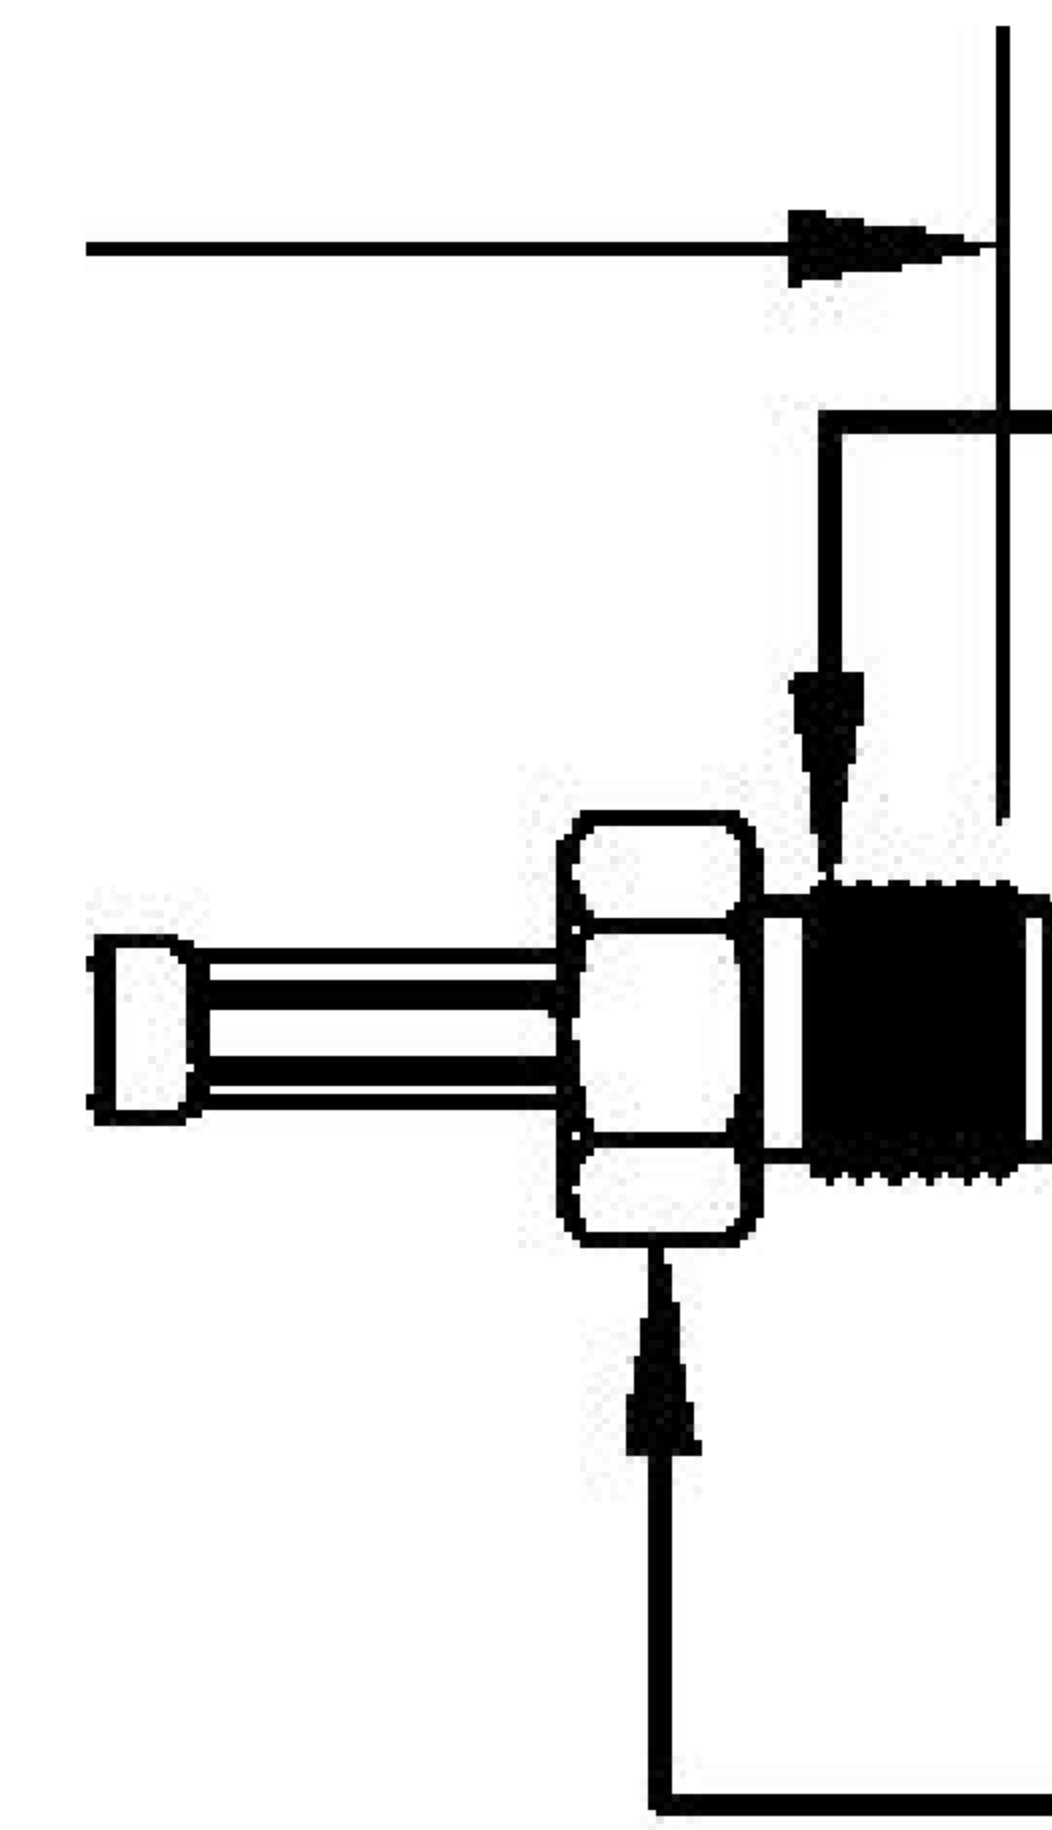

COMPONENTS	IMPEDANCE
FAKRA PLUG	50 OHM
SMAFEMALE	50 OHM
ET38414	50 OHM

Standard Lengths	
-12	12"
-24	24"
-36	36"
-48	48"
-60	60"
-XXX	Custom Length in Inches

Part Configurator			
1. Replace Y with code.			
2. Replace XX with length in inches.			
CODING	PLUG	COLOR	APPLICATION
A	6	BLACK	RADIO WITH PHANTOM SUPPLY
B	6	WHITE	RADIO WITHOUT PHANTOM SUPPLY
C	2	BLUE	GPS: TELEMATICS OR NAVIGATION
D	2	BORDEAUX	GSM: CELLULAR PHONE
H	2	VIOLET	GPS: TELEMATICS AND NAVIGATION
I	2	BEIGE	BLUETOOTH
K	2	CURRY	RADIO WITH IF OUTPUT (ANTENNA DIVERSITY)
Z	d	WATER BLUE	NEUTRAL CODING

FAKRA PLUG

LENGTH MEASURED FROM CONTACT TO CONTACT

5/16 HEX

SMA

1/4-36 UNS-2A

8th Floor, Building 1, Yongfu Science and Technology Center Industrial Park, Nanzha District 5, Humen, 523900, Dongguan, Guangdong, China.

Website: www.ebeestock.com

Email: sales@ebeestock.com

COAXIAL & FIBER OPTICS

DWG TITLE	ET22524	DES_	sma-female-to-blue-fakra-plug-cable-12-inch-length-using-rg316-coax-0022520
-----------	---------	------	---

SIZE A | FSCM NO. 53919 | CAD FILE 073102 | SCALE N/A | 127

NOTES:

- UNLESS OTHERWISE SPECIFIED ALL DIMENSIONS ARE NOMINAL.
- ALL SPECIFICATIONS ARE SUBJECT TO CHANGE WITHOUT NOTICE AT ANY TIME.