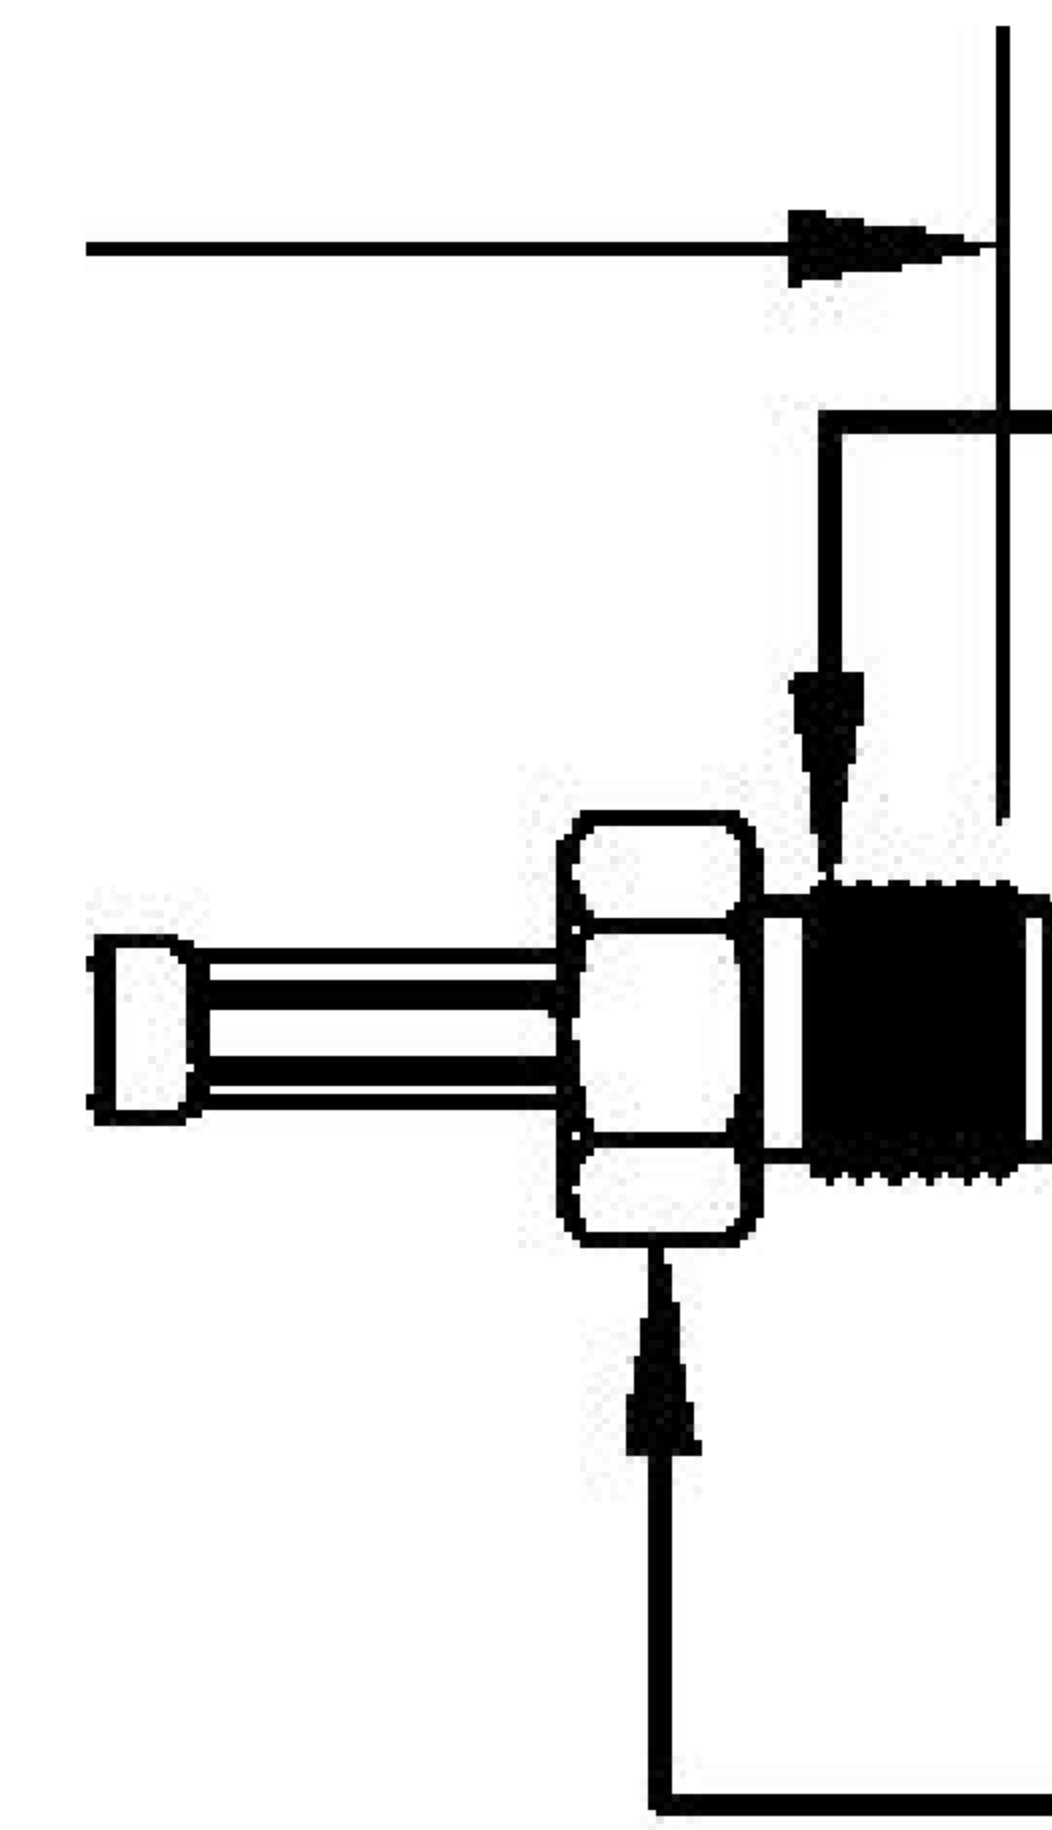

COMPONENTS	IMPEDANCE
FAKRA PLUG	50 OHM
SMAFEMALE	50 OHM
ET38414	50 OHM

Standard Lengths	
-12	12"
-24	24"
-36	36"
-48	48"
-60	60"
-XXX	Custom Length in Inches

Part Configurator			
1. Replace Y with code.			
2. Replace XX with length in inches.			
CODING	PLUG	COLOR	APPLICATION
A	6	BLACK	RADIO WITH PHANTOM SUPPLY
B	6	WHITE	RADIO WITHOUT PHANTOM SUPPLY
C	2	BLUE	GPS: TELEMATICS OR NAVIGATION
D	2	BORDEAUX	GSM: CELLULAR PHONE
H	2	VIOLET	GPS: TELEMATICS AND NAVIGATION
I	2	BEIGE	BLUETOOTH
K	2	CURRY	RADIO WITH IF OUTPUT (ANTENNA DIVERSITY)
Z	d	WATER BLUE	NEUTRAL CODING

FAKRA PLUG

LENGTH MEASURED FROM CONTACT TO CONTACT

5/16 HEX

1/4-36 UNS-2A

SMA

8th Floor, Building 1, Yongfu Science and Technology Center Industrial Park, Nanzha District 5, Humen, 523900, Dongguan, Guangdong, China.

Website: www.ebeestock.com

Email: sales@ebeestock.com

COAXIAL & FIBER OPTICS

DWG TITLE	ET22525	DES_	sma-female-to-bordeaux-fakra-plug-cable-12-inch-length-using-rg316-coax-0022525
-----------	---------	------	---

SIZE A | FSCM NO. 53919 | CAD FILE 073102 | SCALE N/A | 127

NOTES:

- UNLESS OTHERWISE SPECIFIED ALL DIMENSIONS ARE NOMINAL.
- ALL SPECIFICATIONS ARE SUBJECT TO CHANGE WITHOUT NOTICE AT ANY TIME.