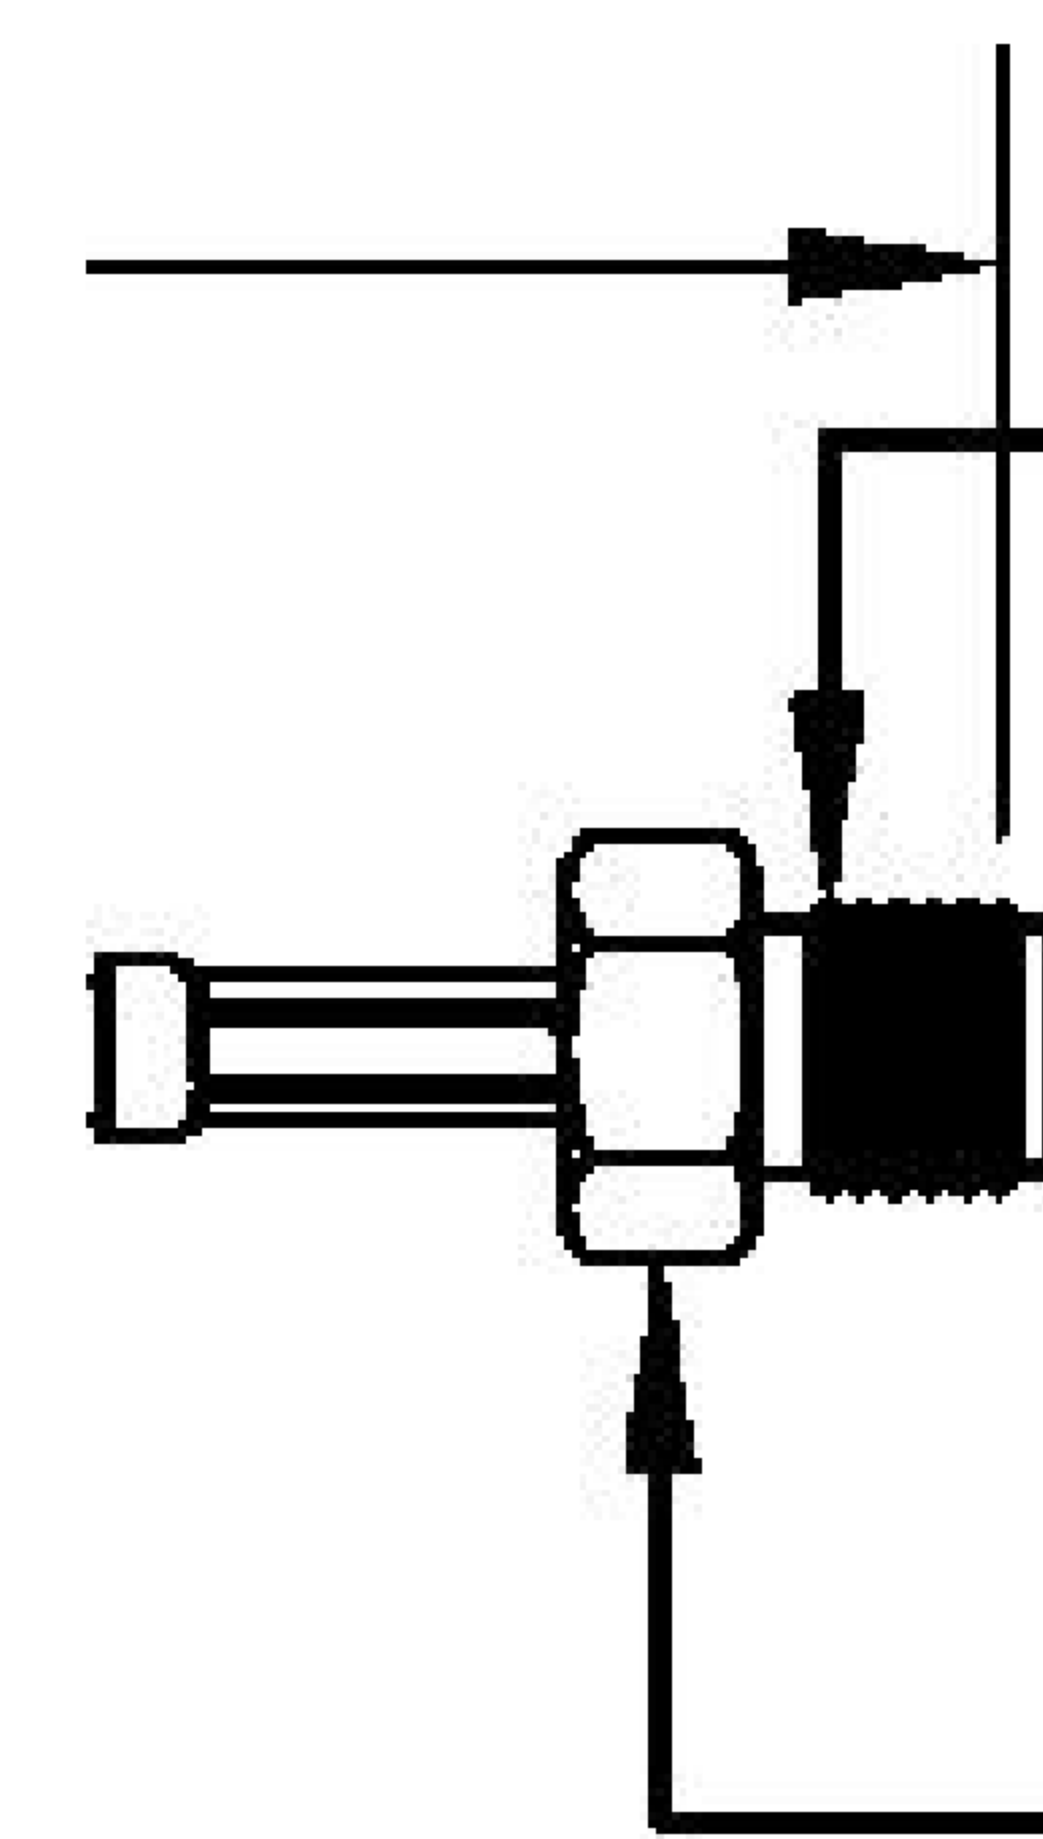

COMPONENTS	IMPEDANCE
FAKRA PLUG	50 OHM
SMAFEMALE	50 OHM
ET38414	50 OHM

Standard Lengths	
-12	12"
-24	24"
-36	36"
-48	48"
-60	60"
-XXX	Custom Length in Inches

Part Configurator			
1. Replace Y with code.			
2. Replace XX with length in inches.			
CODING	PLUG	COLOR	APPLICATION
A	6	BLACK	RADIO WITH PHANTOM SUPPLY
B	6	WHITE	RADIO WITHOUT PHANTOM SUPPLY
C	2	BLUE	GPS: TELEMATICS OR NAVIGATION
D	2	BORDEAUX	GSM: CELLULAR PHONE
H	2	VIOLET	GPS: TELEMATICS AND NAVIGATION
I	2	BEIGE	BLUETOOTH
K	2	CURRY	RADIO WITH IF OUTPUT (ANTENNA DIVERSITY)
Z	d	WATER BLUE	NEUTRAL CODING

FAKRA PLUG

LENGTH MEASURED FROM CONTACT TO CONTACT

SMA

5/16 HEX

1/4-36 UNS-2A

8th Floor, Building 1, Yongfu Science and Technology Center Industrial Park, Nanzha District 5, Humen, 523900, Dongguan, Guangdong, China.

Website: www.ebeestock.com

Email: sales@ebeestock.com

COAXIAL & FIBER OPTICS

DWG TITLE	ET22526	DES_	sma-female-to-bordeaux-fakra-plug-cable-12-inch-length-using-rg316-coax-0022525
-----------	---------	------	---

SIZE A | FSCM NO. 53919 | CAD FILE 073102 | SCALE N/A | 127

NOTES:

- UNLESS OTHERWISE SPECIFIED ALL DIMENSIONS ARE NOMINAL.
- ALL SPECIFICATIONS ARE SUBJECT TO CHANGE WITHOUT NOTICE AT ANY TIME.