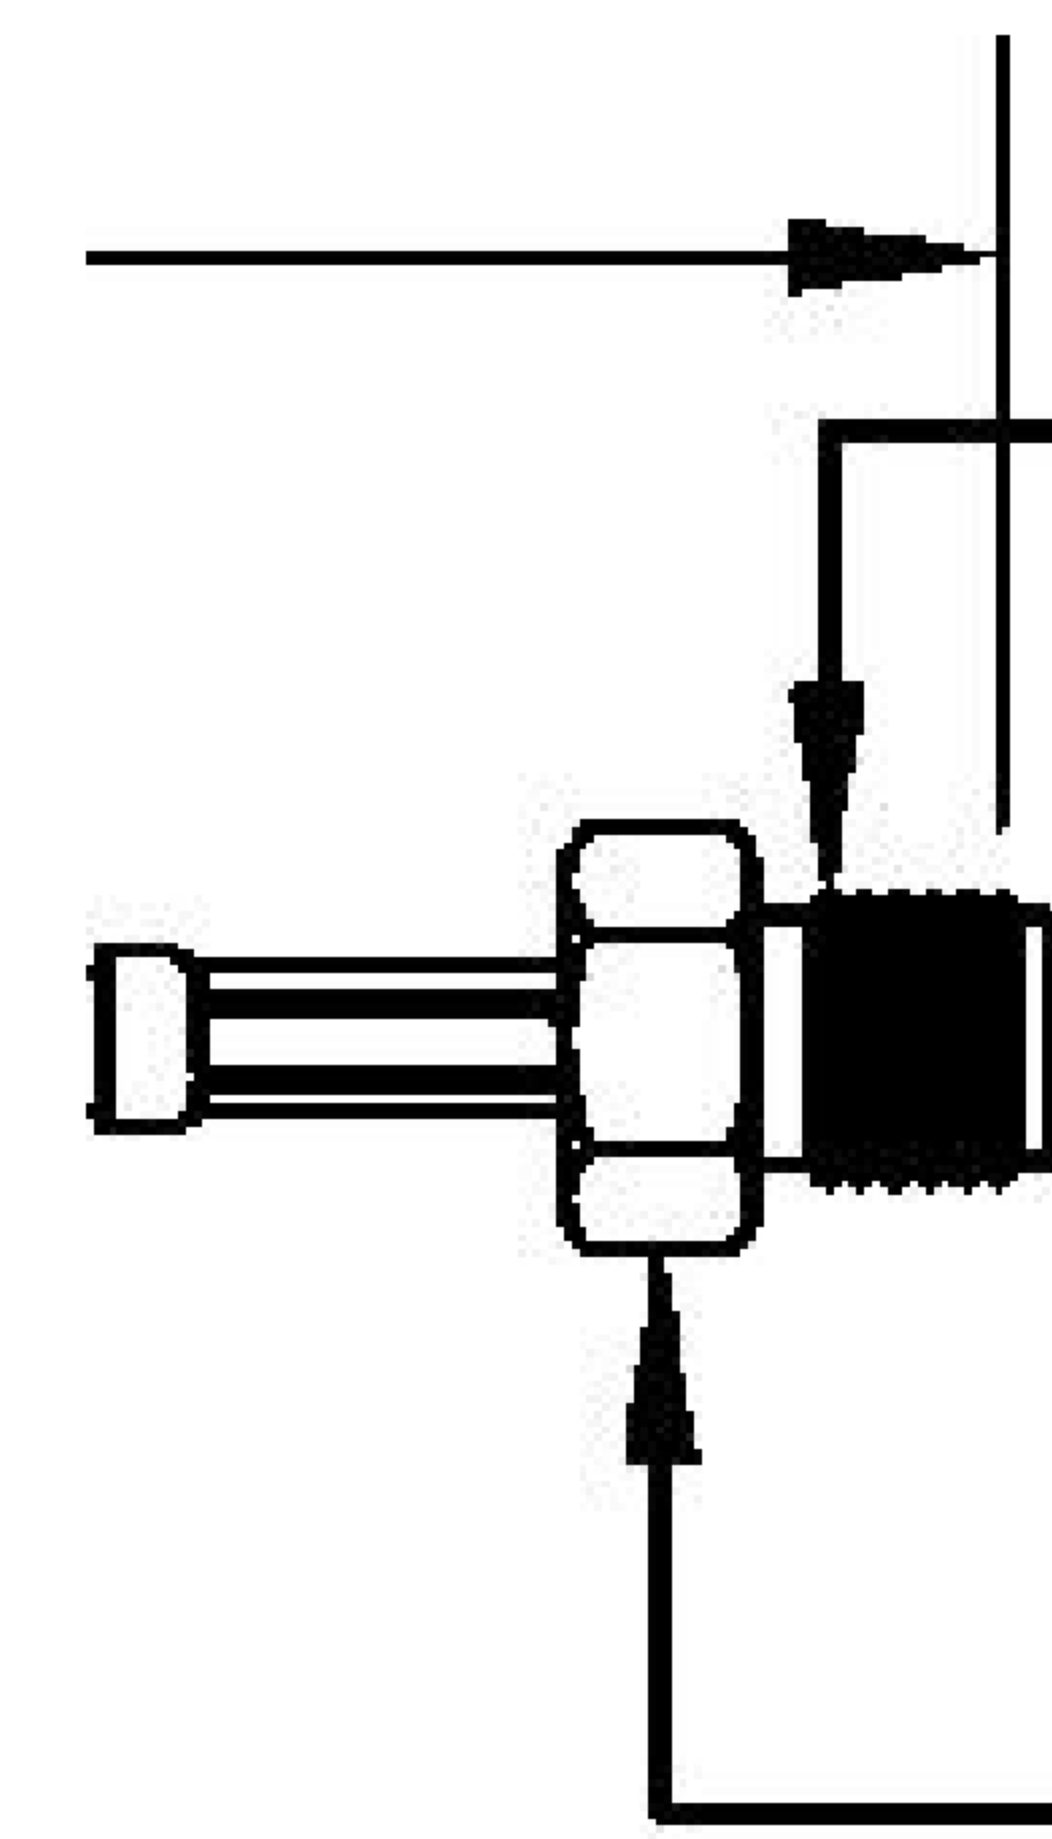

COMPONENTS	IMPEDANCE
FAKRA PLUG	50 OHM
SMAFEMALE	50 OHM
ET38414	50 OHM

Standard Lengths	
-12	12"
-24	24"
-36	36"
-48	48"
-60	60"
-XXX	Custom Length in Inches

Part Configurator			
1. Replace Y with code.			
2. Replace XX with length in inches.			
CODING	PLUG	COLOR	APPLICATION
A	6	BLACK	RADIO WITH PHANTOM SUPPLY
B	6	WHITE	RADIO WITHOUT PHANTOM SUPPLY
C	2	BLUE	GPS: TELEMATICS OR NAVIGATION
D	2	BORDEAUX	GSM: CELLULAR PHONE
H	2	VIOLET	GPS: TELEMATICS AND NAVIGATION
I	2	BEIGE	BLUETOOTH
K	2	CURRY	RADIO WITH IF OUTPUT (ANTENNA DIVERSITY)
Z	d	WATER BLUE	NEUTRAL CODING

FAKRA PLUG

LENGTH MEASURED FROM CONTACT TO CONTACT

SMA

5/16 HEX

1/4-36 UNS-2A

8th Floor, Building 1, Yongfu Science and Technology Center Industrial Park, Nanzha District 5, Humen, 523900, Dongguan, Guangdong, China.

Website: www.ebeestock.com

Email: sales@ebeestock.com

COAXIAL & FIBER OPTICS

DWG TITLE	ET22527	DES_	sma-female-to-bordeaux-fakra-plug-cable-12-inch-length-using-rg316-coax-0022525
-----------	---------	------	---

SIZE A | FSCM NO. 53919 | CAD FILE 073102 | SCALE N/A | 127

NOTES:

- UNLESS OTHERWISE SPECIFIED ALL DIMENSIONS ARE NOMINAL.
- ALL SPECIFICATIONS ARE SUBJECT TO CHANGE WITHOUT NOTICE AT ANY TIME.