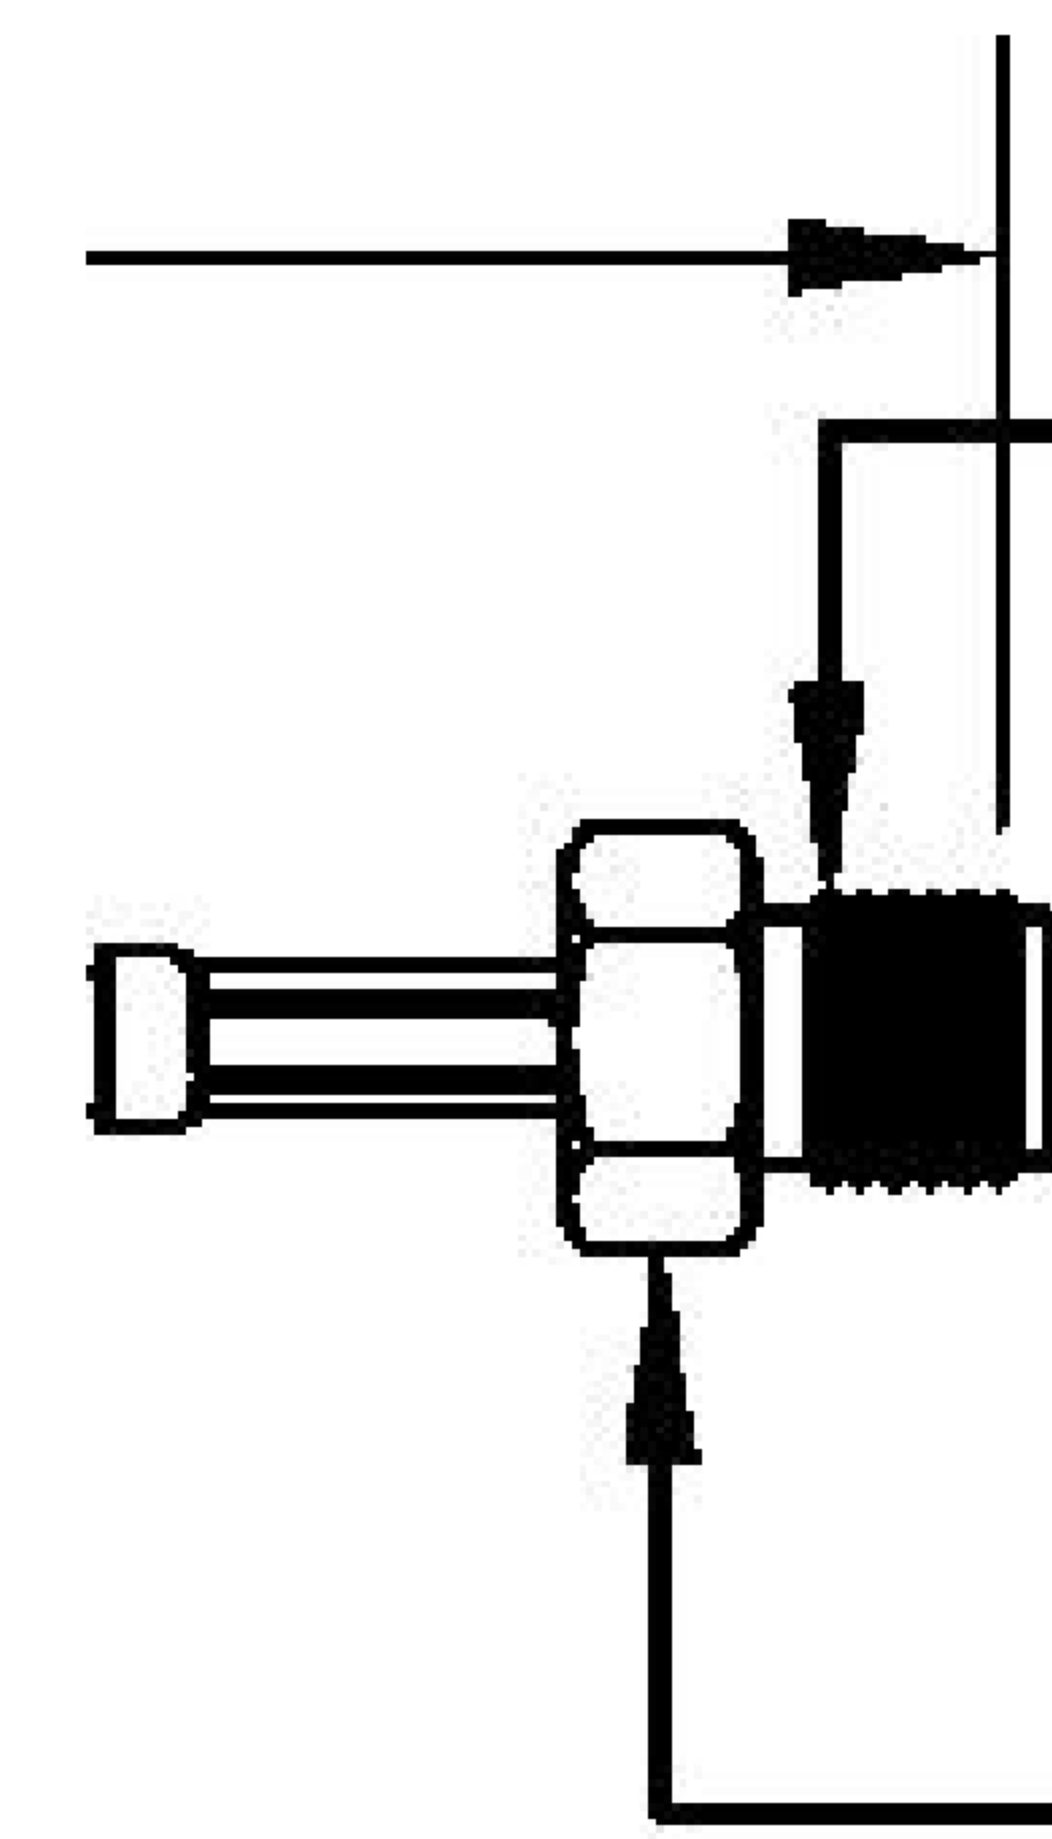

COMPONENTS	IMPEDANCE
FAKRA PLUG	50 OHM
SMAFEMALE	50 OHM
ET38414	50 OHM

Standard Lengths	
-12	12"
-24	24"
-36	36"
-48	48"
-60	60"
-XXX	Custom Length in Inches

Part Configurator			
1. Replace Y with code.			
2. Replace XX with length in inches.			
CODING	PLUG	COLOR	APPLICATION
A	6	BLACK	RADIO WITH PHANTOM SUPPLY
B	6	WHITE	RADIO WITHOUT PHANTOM SUPPLY
C	2	BLUE	GPS: TELEMATICS OR NAVIGATION
D	2	BORDEAUX	GSM: CELLULAR PHONE
H	2	VIOLET	GPS: TELEMATICS AND NAVIGATION
I	2	BEIGE	BLUETOOTH
K	2	CURRY	RADIO WITH IF OUTPUT (ANTENNA DIVERSITY)
Z	d	WATER BLUE	NEUTRAL CODING

FAKRA PLUG

LENGTH MEASURED FROM CONTACT TO CONTACT

5/16 HEX

1/4-36 UNS-2A

SMA

8th Floor, Building 1, Yongfu Science and Technology Center Industrial Park, Nanzha District 5, Humen, 523900, Dongguan, Guangdong, China.

Website: [www.ebeestock.com](http://www.ebeestock.com)

Email: [sales@ebeestock.com](mailto:sales@ebeestock.com)

COAXIAL & FIBER OPTICS

DWG TITLE	ET22528	DES_	sma-female-to-bordeaux-fakra-plug-cable-12-inch-length-using-rg316-coax-0022525
-----------	---------	------	---

SIZE A | FSCM NO. 53919 | CAD FILE 073102 | SCALE N/A | 127

NOTES:

- UNLESS OTHERWISE SPECIFIED ALL DIMENSIONS ARE NOMINAL.
- ALL SPECIFICATIONS ARE SUBJECT TO CHANGE WITHOUT NOTICE AT ANY TIME.