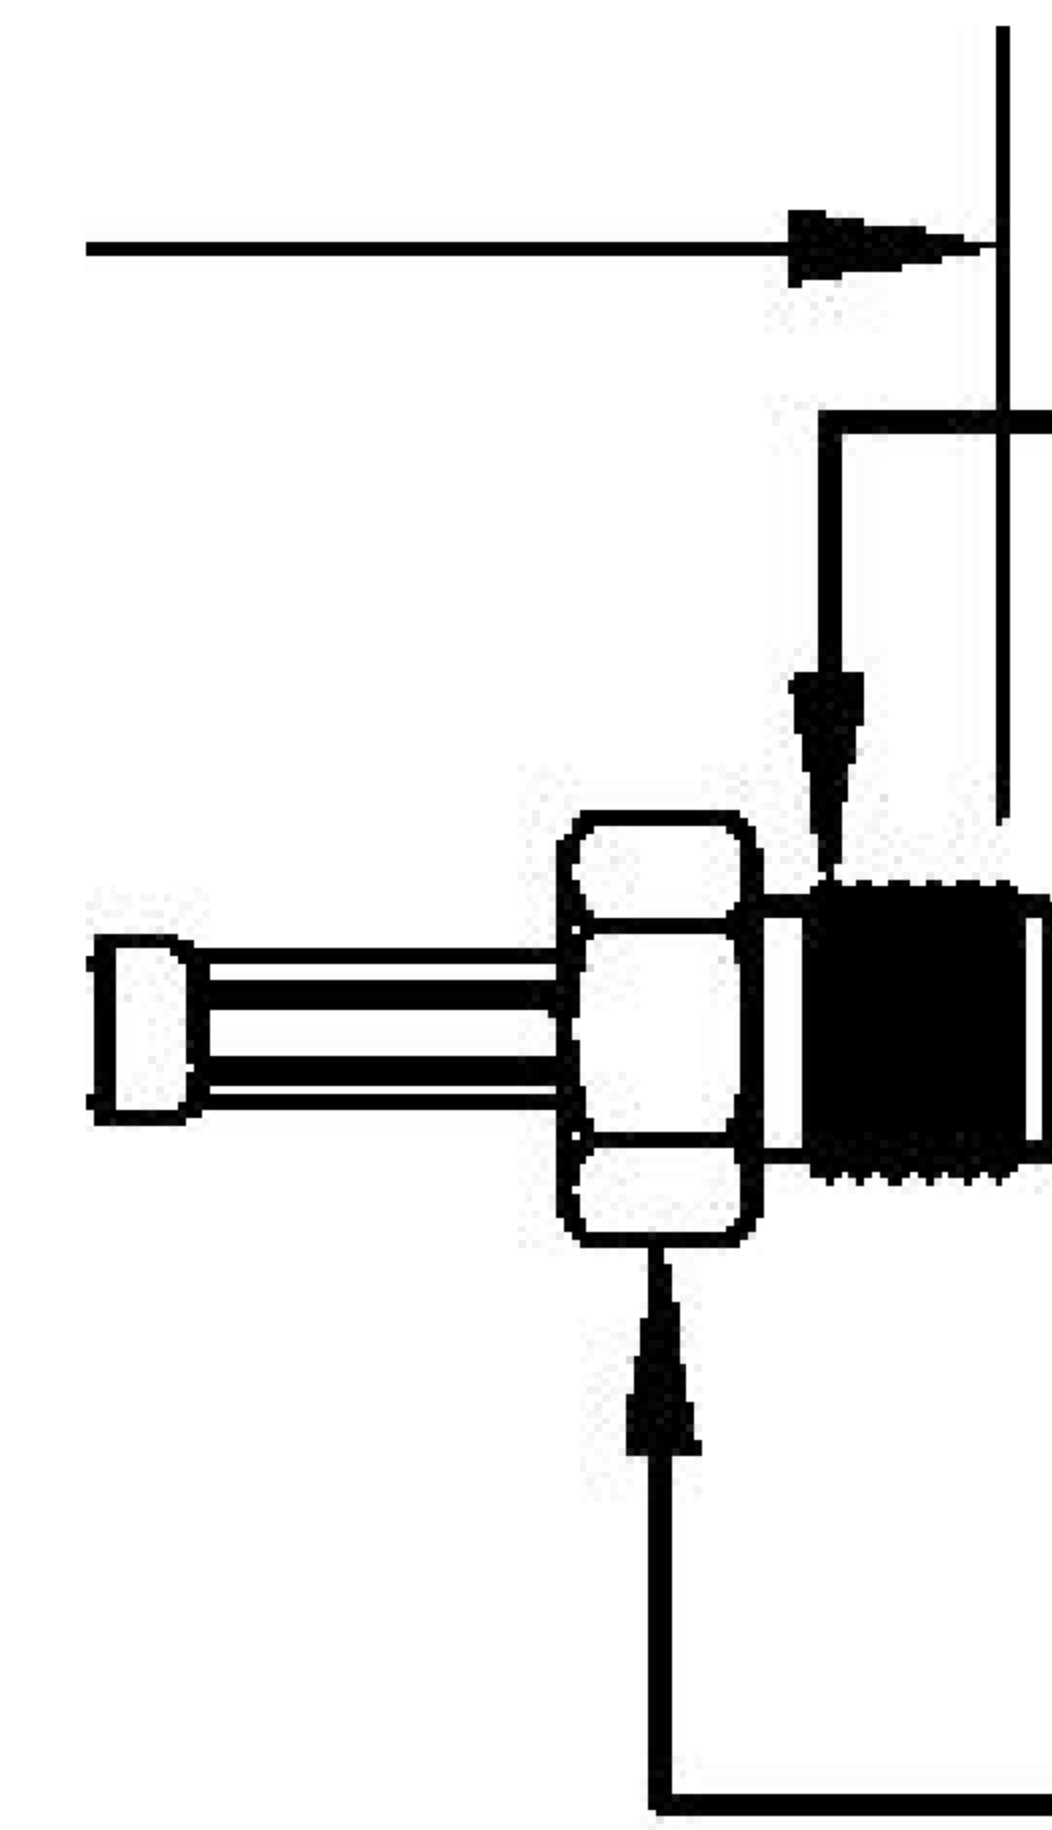

COMPONENTS	IMPEDANCE
FAKRA PLUG	50 OHM
SMAFEMALE	50 OHM
ET38414	50 OHM

Standard Lengths	
-12	12"
-24	24"
-36	36"
-48	48"
-60	60"
-XXX	Custom Length in Inches

Part Configurator			
1. Replace Y with code.			
2. Replace XX with length in inches.			
CODING	PLUG	COLOR	APPLICATION
A	6	BLACK	RADIO WITH PHANTOM SUPPLY
B	6	WHITE	RADIO WITHOUT PHANTOM SUPPLY
C	2	BLUE	GPS: TELEMATICS OR NAVIGATION
D	2	BORDEAUX	GSM: CELLULAR PHONE
H	2	VIOLET	GPS: TELEMATICS AND NAVIGATION
I	2	BEIGE	BLUETOOTH
K	2	CURRY	RADIO WITH IF OUTPUT (ANTENNA DIVERSITY)
Z	d	WATER BLUE	NEUTRAL CODING

FAKRA PLUG

LENGTH MEASURED FROM CONTACT TO CONTACT

SMA

5/16 HEX

1/4-36 UNS-2A

8th Floor, Building 1, Yongfu Science and Technology Center Industrial Park, Nanzha District 5, Humen, 523900, Dongguan, Guangdong, China.

Website: www.ebeestock.com

Email: sales@ebeestock.com

COAXIAL & FIBER OPTICS

DWG TITLE	ET22529	DES_	sma-female-to-bordeaux-fakra-plug-cable-12-inch-length-using-rg316-coax-0022525
-----------	---------	------	---

SIZE A | FSCM NO. 53919 | CAD FILE 073102 | SCALE N/A | 127

NOTES:

- UNLESS OTHERWISE SPECIFIED ALL DIMENSIONS ARE NOMINAL.
- ALL SPECIFICATIONS ARE SUBJECT TO CHANGE WITHOUT NOTICE AT ANY TIME.