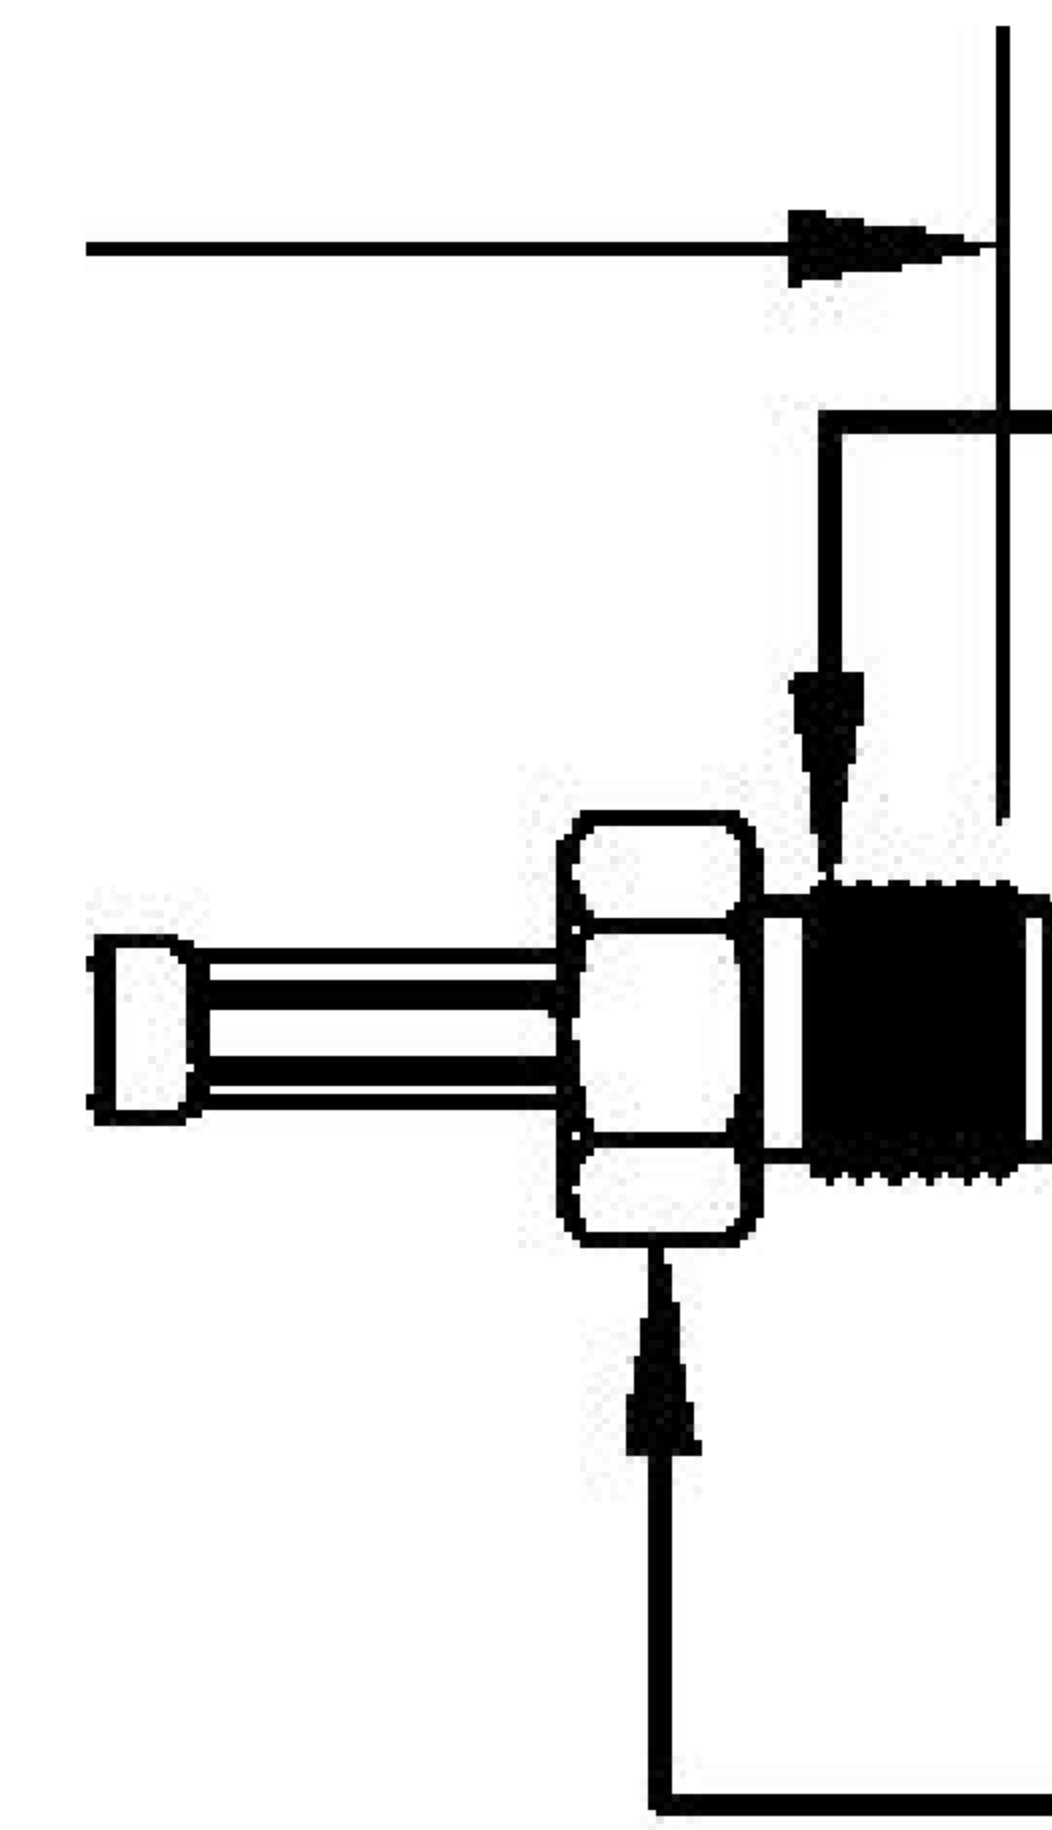

COMPONENTS	IMPEDANCE
FAKRA PLUG	50 OHM
SMAFEMALE	50 OHM
ET38414	50 OHM

Standard Lengths	
-12	12"
-24	24"
-36	36"
-48	48"
-60	60"
-XXX	Custom Length in Inches

Part Configurator			
1. Replace Y with code.			
2. Replace XX with length in inches.			
CODING	PLUG	COLOR	APPLICATION
A	6	BLACK	RADIO WITH PHANTOM SUPPLY
B	6	WHITE	RADIO WITHOUT PHANTOM SUPPLY
C	2	BLUE	GPS: TELEMATICS OR NAVIGATION
D	2	BORDEAUX	GSM: CELLULAR PHONE
H	2	VIOLET	GPS: TELEMATICS AND NAVIGATION
I	2	BEIGE	BLUETOOTH
K	2	CURRY	RADIO WITH IF OUTPUT (ANTENNA DIVERSITY)
Z	d	WATER BLUE	NEUTRAL CODING

FAKRA PLUG

LENGTH MEASURED FROM CONTACT TO CONTACT

SMA

5/16 HEX

1/4-36 UNS-2A

8th Floor, Building 1, Yongfu Science and Technology Center Industrial Park, Nanzha District 5, Humen, 523900, Dongguan, Guangdong, China.

Website: www.ebeestock.com

Email: sales@ebeestock.com

COAXIAL & FIBER OPTICS

DWG TITLE	ET22535	DES_	sma-female-to-beige-fakra-plug-cable-12-inch-length-using-rg316-coax-0022535
SIZE A FSCM NO. 53919 CAD FILE 073102 SCALE N/A			127