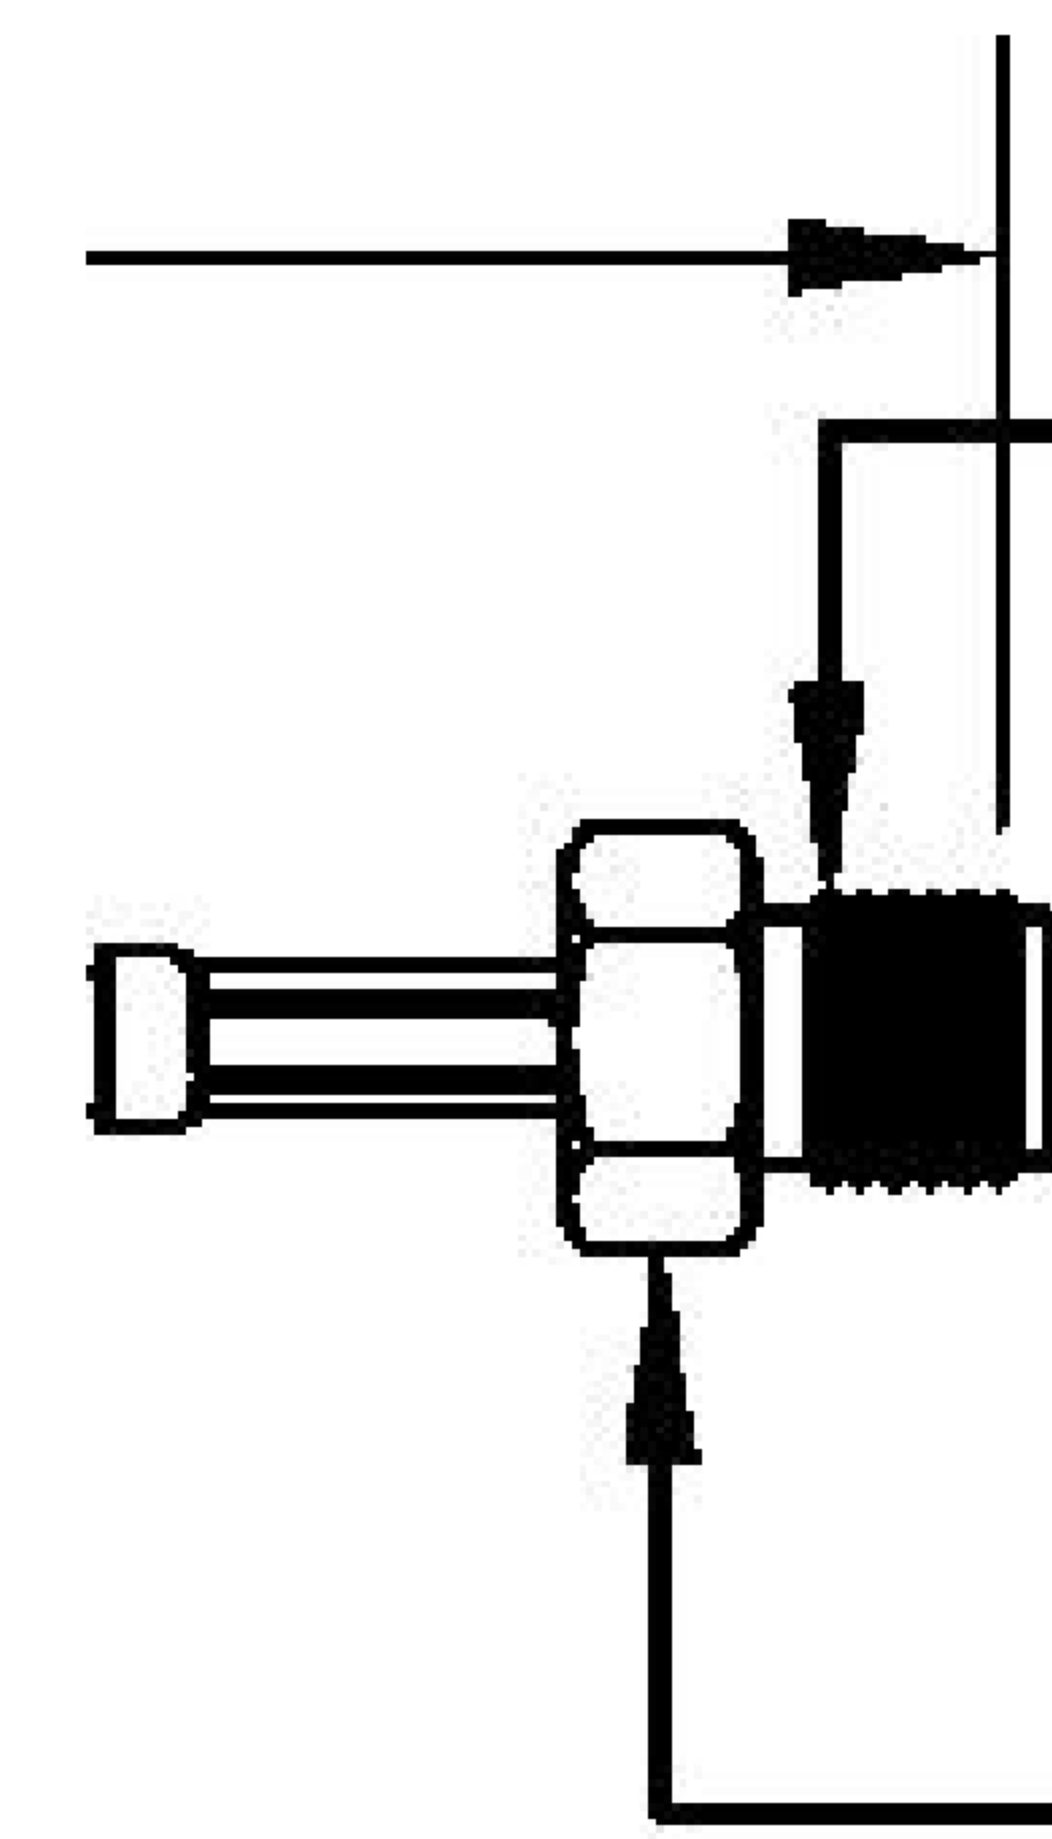

COMPONENTS	IMPEDANCE
FAKRA PLUG	50 OHM
SMAFEMALE	50 OHM
ET38414	50 OHM

Standard Lengths	
-12	12"
-24	24"
-36	36"
-48	48"
-60	60"
-XXX	Custom Length in Inches

Part Configurator			
1. Replace Y with code.			
2. Replace XX with length in inches.			
CODING	PLUG	COLOR	APPLICATION
A	6	BLACK	RADIO WITH PHANTOM SUPPLY
B	6	WHITE	RADIO WITHOUT PHANTOM SUPPLY
C	2	BLUE	GPS: TELEMATICS OR NAVIGATION
D	2	BORDEAUX	GSM: CELLULAR PHONE
H	2	VIOLET	GPS: TELEMATICS AND NAVIGATION
I	2	BEIGE	BLUETOOTH
K	2	CURRY	RADIO WITH IF OUTPUT (ANTENNA DIVERSITY)
Z	d	WATER BLUE	NEUTRAL CODING

FAKRA PLUG

LENGTH MEASURED FROM CONTACT TO CONTACT

SMA

5/16 HEX

1/4-36 UNS-2A

8th Floor, Building 1, Yongfu Science and Technology Center Industrial Park, Nanzha District 5, Humen, 523900, Dongguan, Guangdong, China.

Website: www.ebeestock.com

Email: sales@ebeestock.com

COAXIAL & FIBER OPTICS

DWG TITLE	ET22536	DES_	sma-female-to-beige-fakra-plug-cable-12-inch-length-using-rg316-coax-0022535
SIZE A FSCM NO. 53919 CAD FILE 073102 SCALE N/A			127