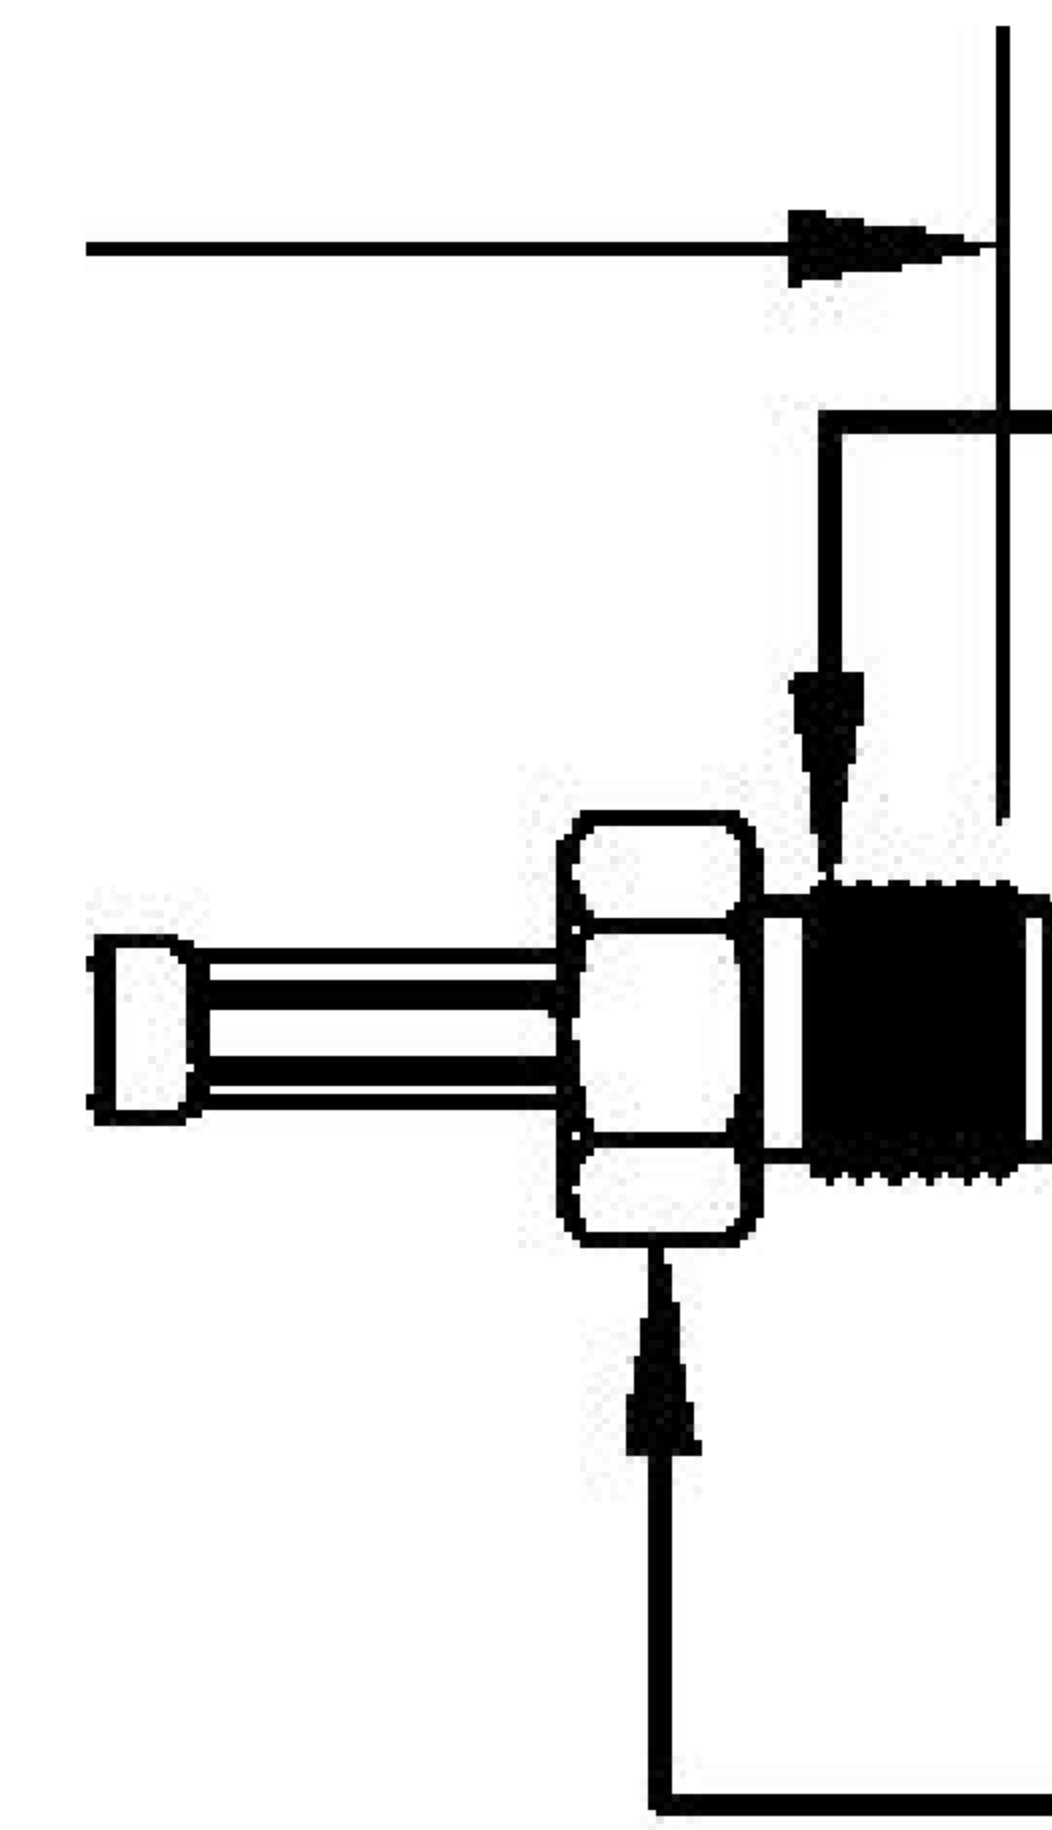

COMPONENTS	IMPEDANCE
FAKRA PLUG	50 OHM
SMAFEMALE	50 OHM
ET38414	50 OHM

Standard Lengths	
-12	12"
-24	24"
-36	36"
-48	48"
-60	60"
-XXX	Custom Length in Inches

Part Configurator			
1. Replace Y with code.			
2. Replace XX with length in inches.			
CODING	PLUG	COLOR	APPLICATION
A	6	BLACK	RADIO WITH PHANTOM SUPPLY
B	6	WHITE	RADIO WITHOUT PHANTOM SUPPLY
C	2	BLUE	GPS: TELEMATICS OR NAVIGATION
D	2	BORDEAUX	GSM: CELLULAR PHONE
H	2	VIOLET	GPS: TELEMATICS AND NAVIGATION
I	2	BEIGE	BLUETOOTH
K	2	CURRY	RADIO WITH IF OUTPUT (ANTENNA DIVERSITY)
Z	d	WATER BLUE	NEUTRAL CODING

FAKRA PLUG

LENGTH MEASURED FROM CONTACT TO CONTACT

5/16 HEX

SMA

1/4-36 UNS-2A

8th Floor, Building 1, Yongfu Science and Technology Center Industrial Park, Nanzha District 5, Humen, 523900, Dongguan, Guangdong, China.

Website: [www.ebeestock.com](http://www.ebeestock.com)

Email: [sales@ebeestock.com](mailto:sales@ebeestock.com)

COAXIAL & FIBER OPTICS

DWG TITLE	ET22537	DES_	sma-female-to-beige-fakra-plug-cable-12-inch-length-using-rg316-coax-0022535
-----------	---------	------	--

SIZE A | FSCM NO. 53919 | CAD FILE 073102 | SCALE N/A | 127

NOTES:

- UNLESS OTHERWISE SPECIFIED ALL DIMENSIONS ARE NOMINAL.
- ALL SPECIFICATIONS ARE SUBJECT TO CHANGE WITHOUT NOTICE AT ANY TIME.