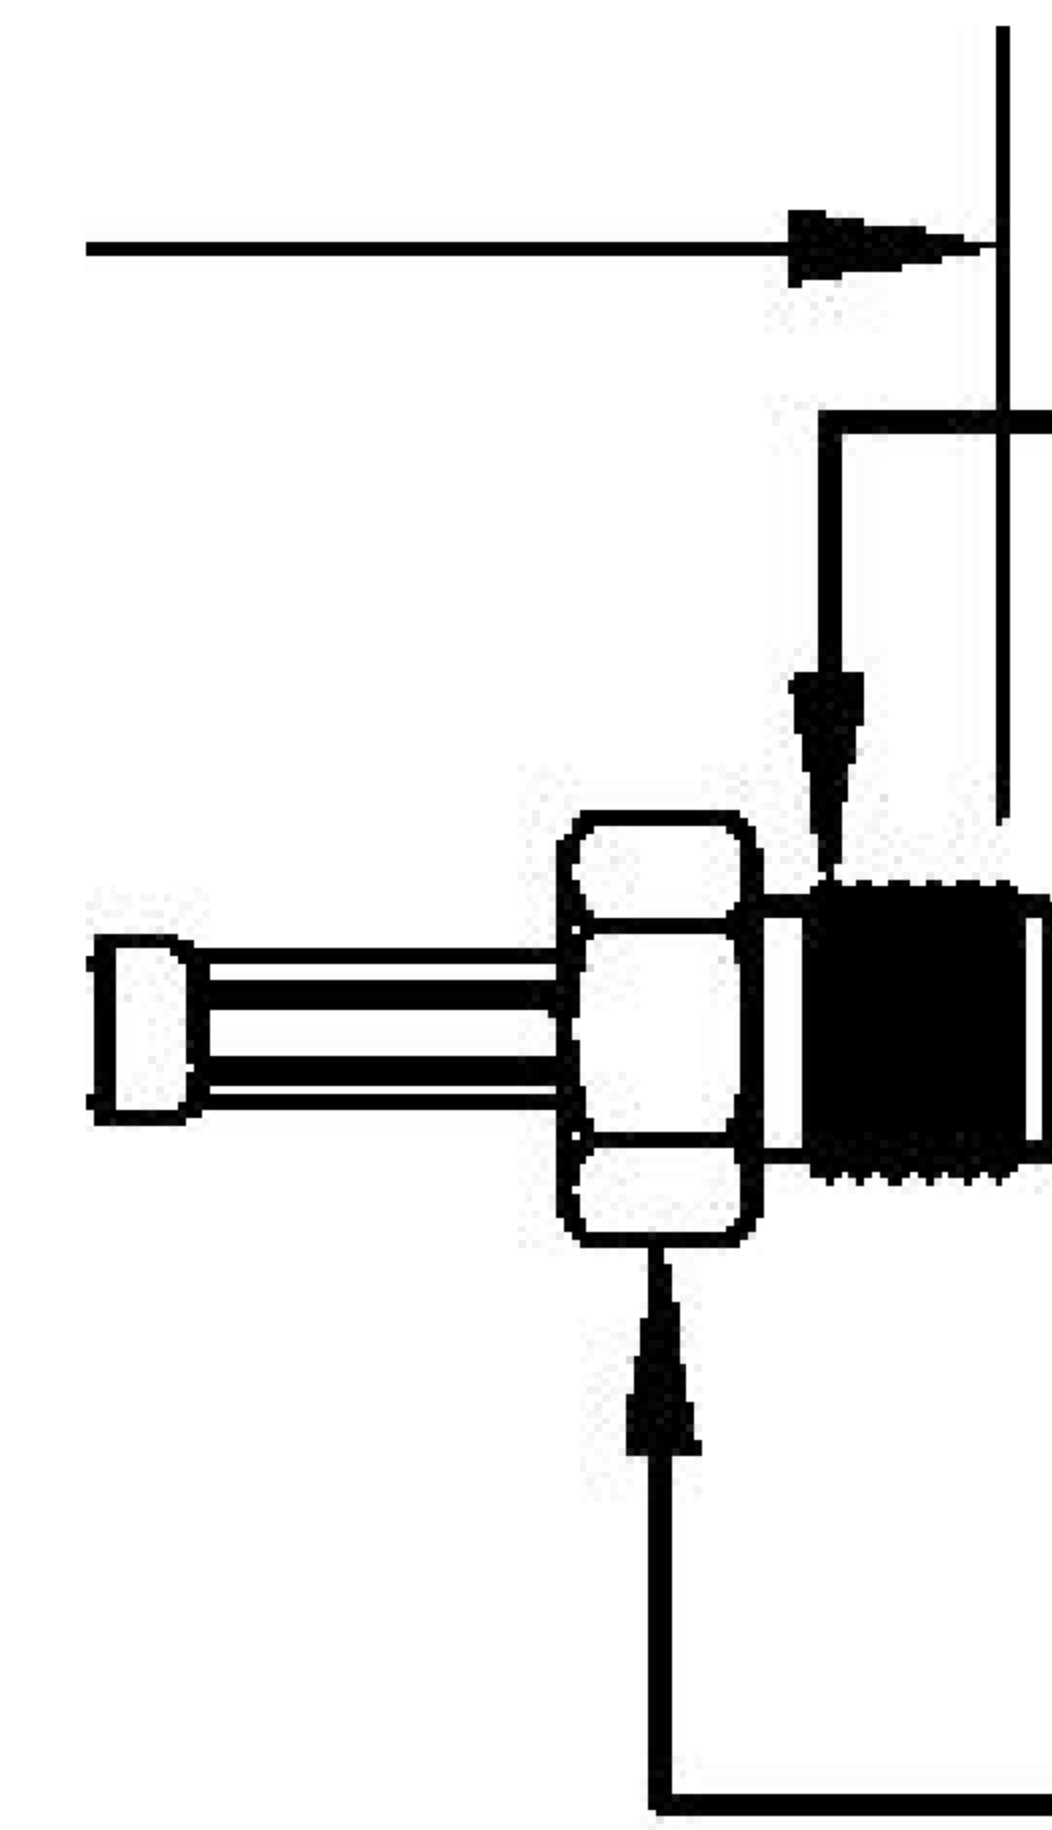

COMPONENTS	IMPEDANCE
FAKRA PLUG	50 OHM
SMAFEMALE	50 OHM
ET38414	50 OHM

Standard Lengths	
-12	12"
-24	24"
-36	36"
-48	48"
-60	60"
-XXX	Custom Length in Inches

Part Configurator			
1. Replace Y with code.			
2. Replace XX with length in inches.			
CODING	PLUG	COLOR	APPLICATION
A	6	BLACK	RADIO WITH PHANTOM SUPPLY
B	6	WHITE	RADIO WITHOUT PHANTOM SUPPLY
C	2	BLUE	GPS: TELEMATICS OR NAVIGATION
D	2	BORDEAUX	GSM: CELLULAR PHONE
H	2	VIOLET	GPS: TELEMATICS AND NAVIGATION
I	2	BEIGE	BLUETOOTH
K	2	CURRY	RADIO WITH IF OUTPUT (ANTENNA DIVERSITY)
Z	d	WATER BLUE	NEUTRAL CODING

FAKRA PLUG

LENGTH MEASURED FROM CONTACT TO CONTACT

5/16 HEX

SMA

1/4-36 UNS-2A

8th Floor, Building 1, Yongfu Science and Technology Center Industrial Park, Nanzha District 5, Humen, 523900, Dongguan, Guangdong, China.

Website: www.ebeestock.com

Email: sales@ebeestock.com

COAXIAL & FIBER OPTICS

DWG TITLE	ET22538	DES_	sma-female-to-beige-fakra-plug-cable-12-inch-length-using-rg316-coax-022535
-----------	---------	------	---

SIZE A | FSCM NO. 53919 | CAD FILE 073102 | SCALE N/A | 127

NOTES:

- UNLESS OTHERWISE SPECIFIED ALL DIMENSIONS ARE NOMINAL.
- ALL SPECIFICATIONS ARE SUBJECT TO CHANGE WITHOUT NOTICE AT ANY TIME.