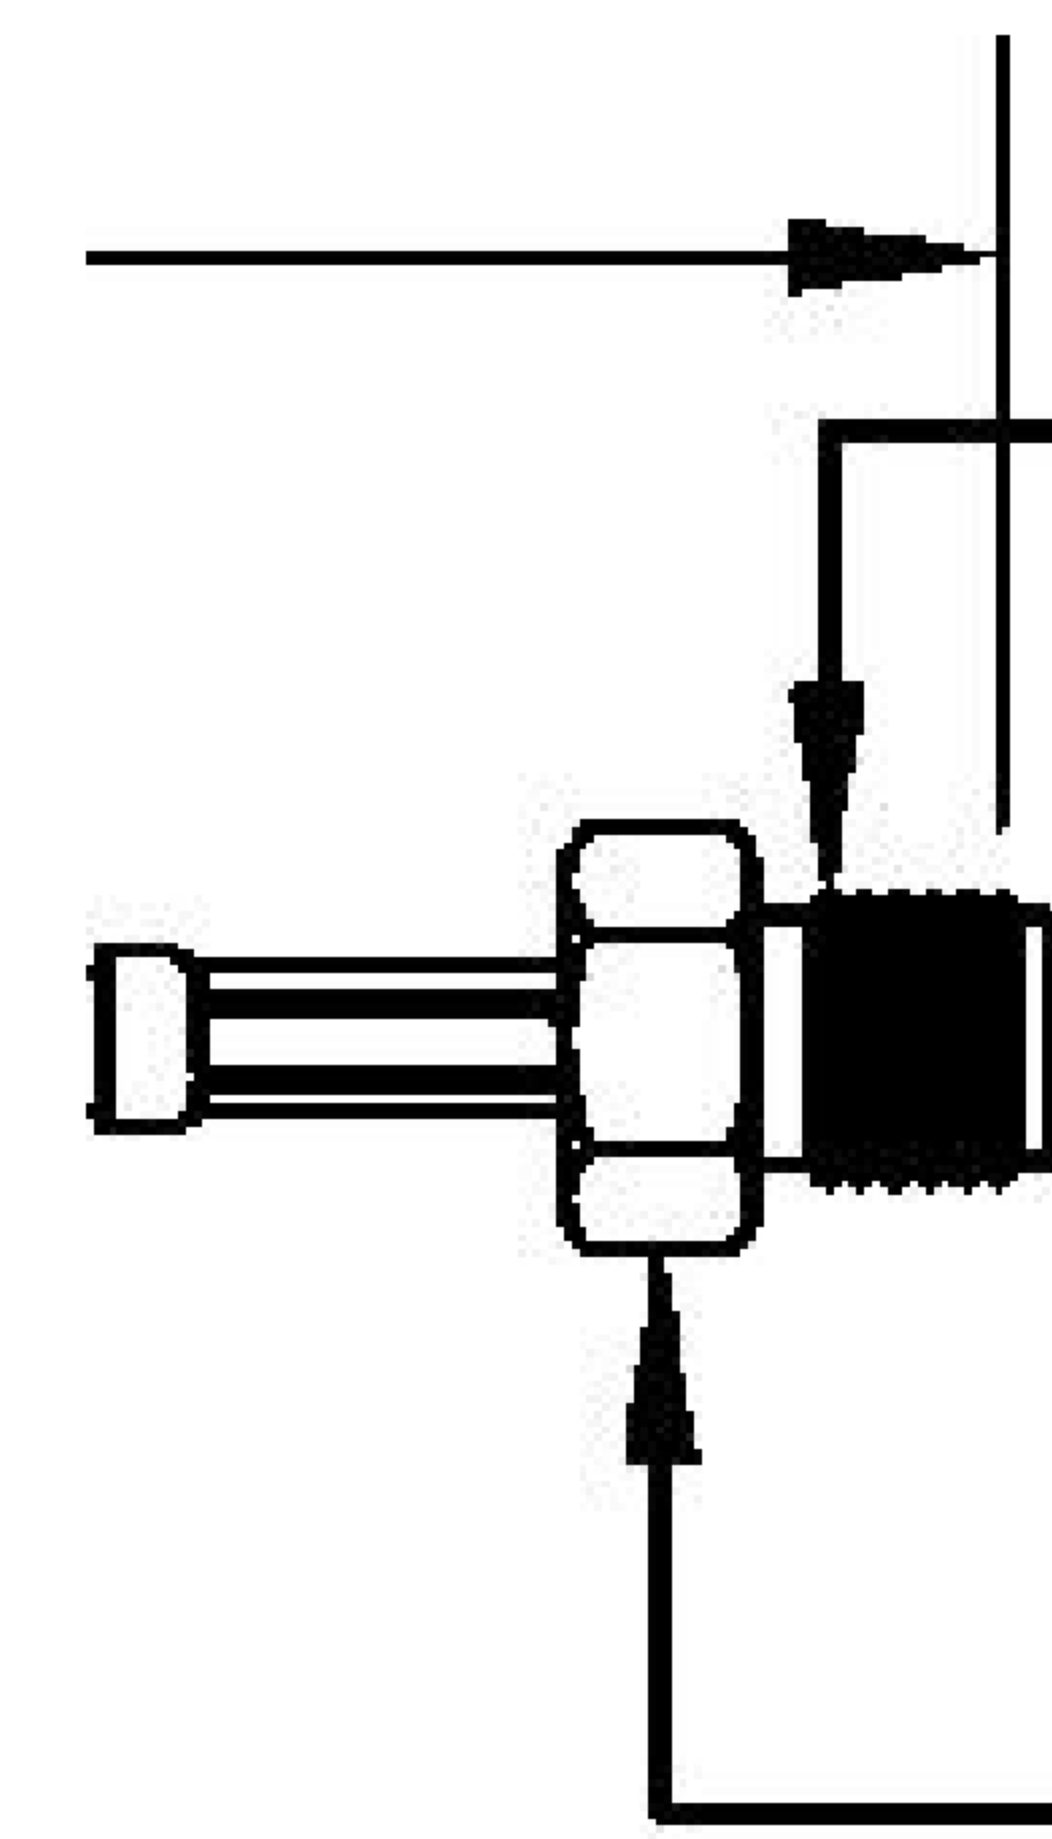

COMPONENTS	IMPEDANCE
FAKRA PLUG	50 OHM
SMAFEMALE	50 OHM
ET38414	50 OHM

Standard Lengths	
-12	12"
-24	24"
-36	36"
-48	48"
-60	60"
-XXX	Custom Length in Inches

Part Configurator			
1. Replace Y with code.			
2. Replace XX with length in inches.			
CODING	PLUG	COLOR	APPLICATION
A	6	BLACK	RADIO WITH PHANTOM SUPPLY
B	6	WHITE	RADIO WITHOUT PHANTOM SUPPLY
C	2	BLUE	GPS: TELEMATICS OR NAVIGATION
D	2	BORDEAUX	GSM: CELLULAR PHONE
H	2	VIOLET	GPS: TELEMATICS AND NAVIGATION
I	2	BEIGE	BLUETOOTH
K	2	CURRY	RADIO WITH IF OUTPUT (ANTENNA DIVERSITY)
Z	d	WATER BLUE	NEUTRAL CODING

FAKRA PLUG

LENGTH MEASURED FROM CONTACT TO CONTACT

SMA

5/16 HEX

1/4-36 UNS-2A

8th Floor, Building 1, Yongfu Science and Technology Center Industrial Park, Nanzha District 5, Humen, 523900, Dongguan, Guangdong, China.

Website: [www.ebeestock.com](http://www.ebeestock.com)

Email: [sales@ebeestock.com](mailto:sales@ebeestock.com)

COAXIAL & FIBER OPTICS

DWG TITLE	ET22539	DES_	sma-female-to-beige-fakra-plug-cable-12-inch-length-using-rg316-coax-022535
-----------	---------	------	---

SIZE A | FSCM NO. 53919 | CAD FILE 073102 | SCALE N/A | 127

NOTES:

- UNLESS OTHERWISE SPECIFIED ALL DIMENSIONS ARE NOMINAL.
- ALL SPECIFICATIONS ARE SUBJECT TO CHANGE WITHOUT NOTICE AT ANY TIME.