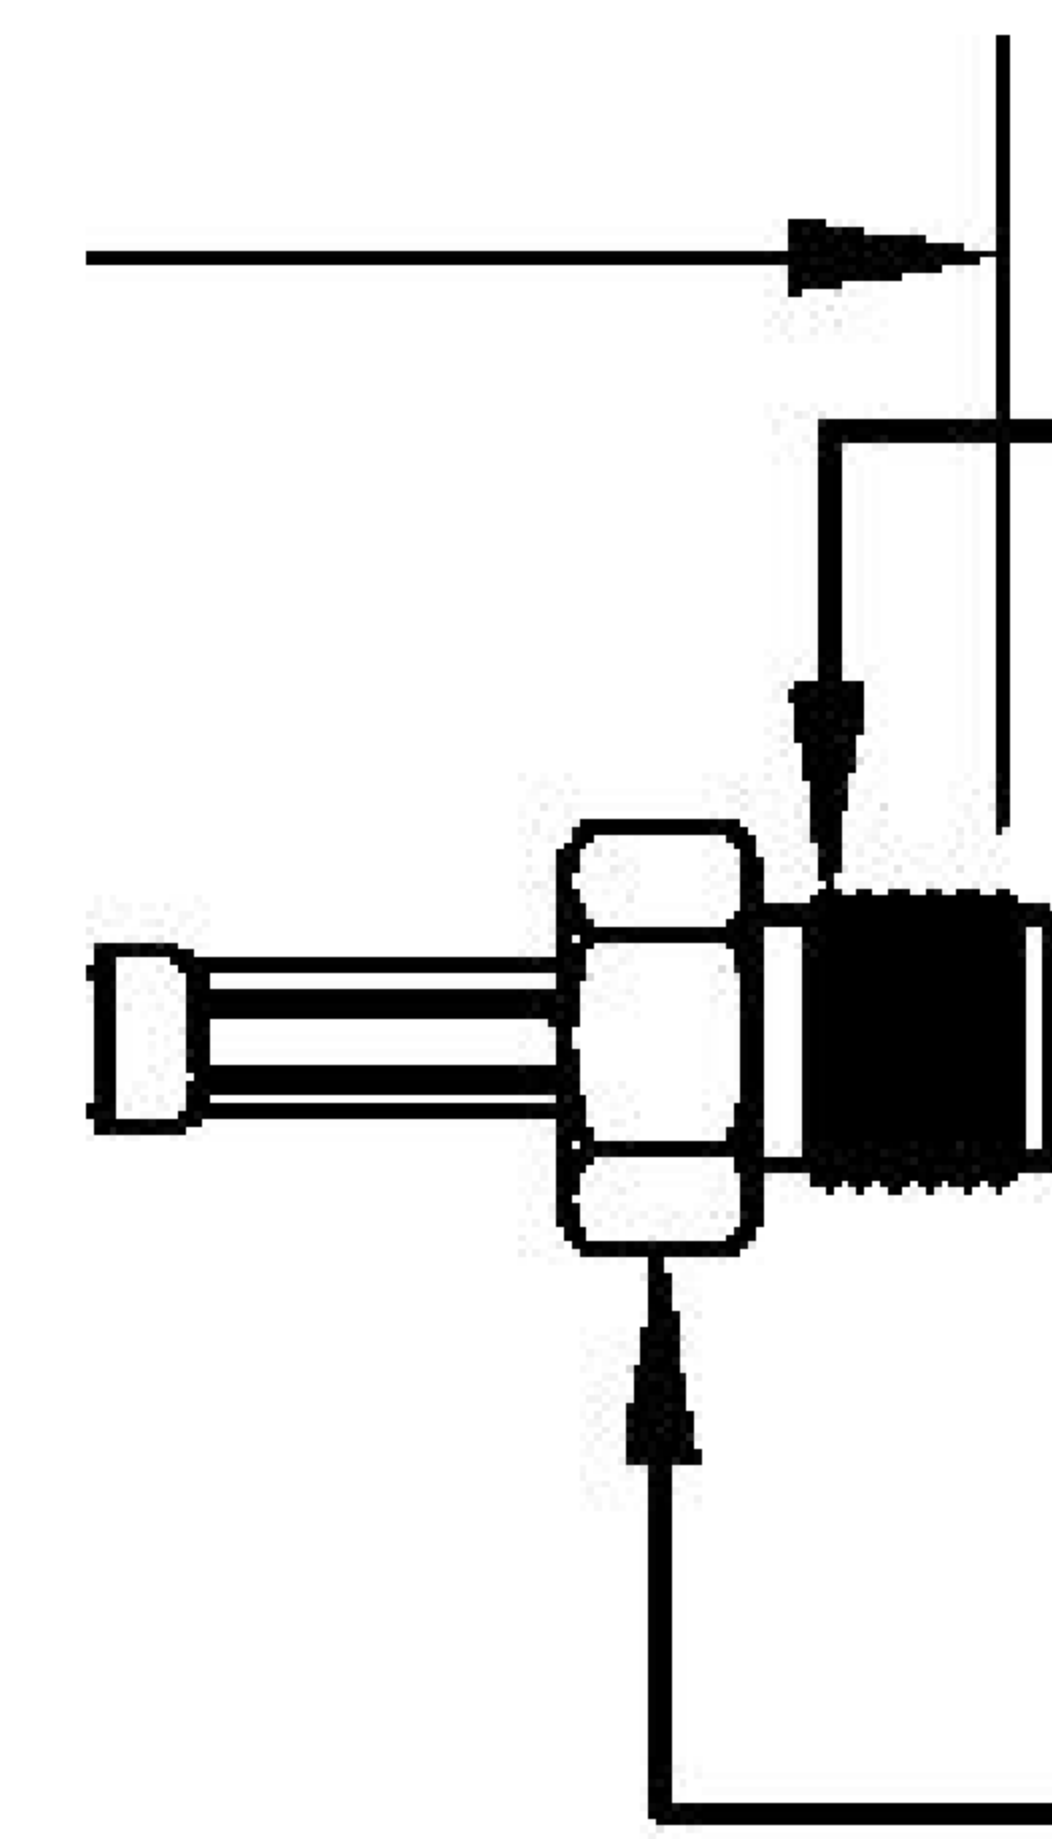

COMPONENTS	IMPEDANCE
FAKRA PLUG	50 OHM
SMAFEMALE	50 OHM
ET38414	50 OHM

Standard Lengths	
-12	12"
-24	24"
-36	36"
-48	48"
-60	60"
-XXX	Custom Length in Inches

Part Configurator			
1. Replace Y with code.			
2. Replace XX with length in inches.			
CODING	PLUG	COLOR	APPLICATION
A	6	BLACK	RADIO WITH PHANTOM SUPPLY
B	6	WHITE	RADIO WITHOUT PHANTOM SUPPLY
C	2	BLUE	GPS: TELEMATICS OR NAVIGATION
D	2	BORDEAUX	GSM: CELLULAR PHONE
H	2	VIOLET	GPS: TELEMATICS AND NAVIGATION
I	2	BEIGE	BLUETOOTH
K	2	CURRY	RADIO WITH IF OUTPUT (ANTENNA DIVERSITY)
Z	d	WATER BLUE	NEUTRAL CODING

FAKRA PLUG

LENGTH MEASURED FROM CONTACT TO CONTACT

5/16 HEX

SMA

1/4-36 UNS-2A

8th Floor, Building 1, Yongfu Science and Technology Center Industrial Park, Nanzha District 5, Humen, 523900, Dongguan, Guangdong, China.

Website: www.ebeestock.com

Email: sales@ebeestock.com

COAXIAL & FIBER OPTICS

DWG TITLE	ET22540	DES_	sma-female-to-curry-fakra-plug-cable-12-inch-length-using-rg316-coax-022540
-----------	---------	------	---

SIZE A | FSCM NO. 53919 | CAD FILE 073102 | SCALE N/A | 127

NOTES:

- UNLESS OTHERWISE SPECIFIED ALL DIMENSIONS ARE NOMINAL.
- ALL SPECIFICATIONS ARE SUBJECT TO CHANGE WITHOUT NOTICE AT ANY TIME.