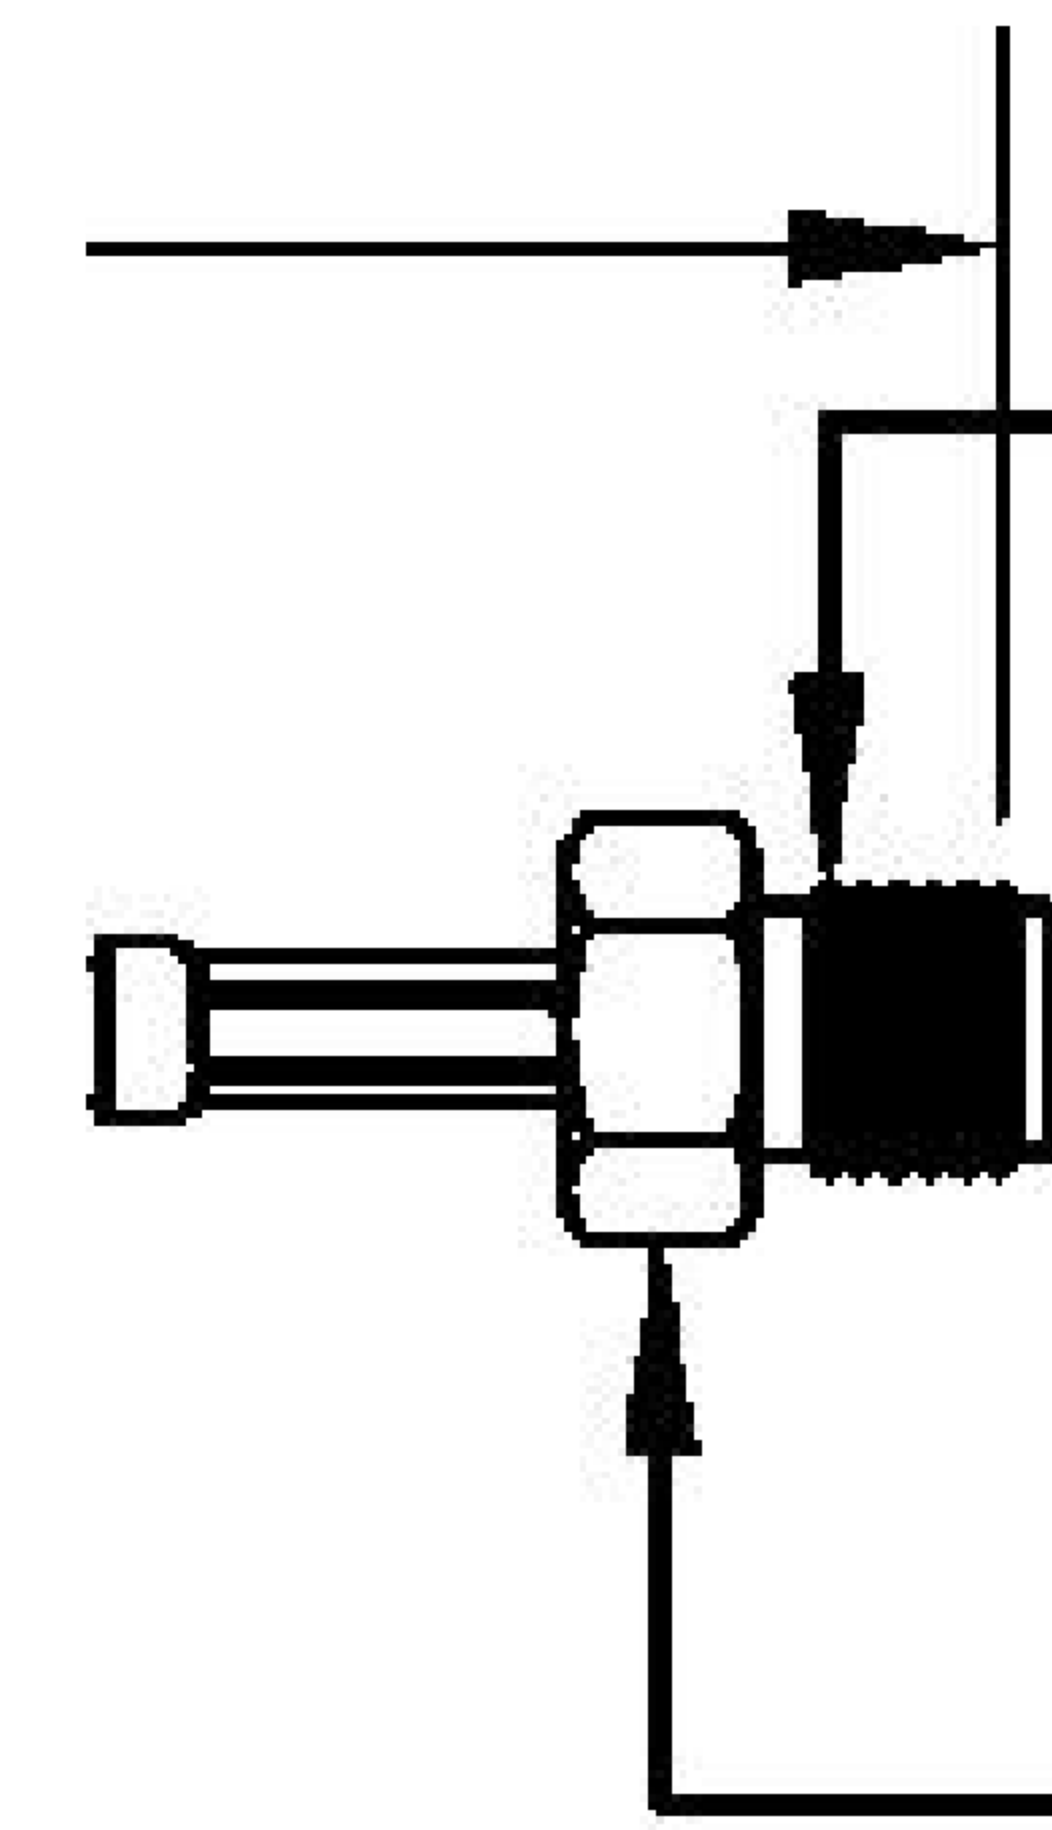

COMPONENTS	IMPEDANCE
FAKRA PLUG	50 OHM
SMAFEMALE	50 OHM
ET38414	50 OHM

Standard Lengths	
-12	12"
-24	24"
-36	36"
-48	48"
-60	60"
-XXX	Custom Length in Inches

Part Configurator			
1. Replace Y with code.			
2. Replace XX with length in inches.			
CODING	PLUG	COLOR	APPLICATION
A	6	BLACK	RADIO WITH PHANTOM SUPPLY
B	6	WHITE	RADIO WITHOUT PHANTOM SUPPLY
C	2	BLUE	GPS: TELEMATICS OR NAVIGATION
D	2	BORDEAUX	GSM: CELLULAR PHONE
H	2	VIOLET	GPS: TELEMATICS AND NAVIGATION
I	2	BEIGE	BLUETOOTH
K	2	CURRY	RADIO WITH IF OUTPUT (ANTENNA DIVERSITY)
Z	d	WATER BLUE	NEUTRAL CODING

FAKRA PLUG

LENGTH MEASURED FROM CONTACT TO CONTACT

SMA

5/16 HEX

1/4-36 UNS-2A

8th Floor, Building 1, Yongfu Science and Technology Center Industrial Park, Nanzha District 5, Humen, 523900, Dongguan, Guangdong, China.

Website: [www.ebeestock.com](http://www.ebeestock.com)

Email: [sales@ebeestock.com](mailto:sales@ebeestock.com)

COAXIAL & FIBER OPTICS

DWG TITLE	ET22541	DES_	sma-female-to-curry-fakra-plug-cable-12-inch-length-using-rg316-coax-022540
SIZE A   FSCM NO. 53919   CAD FILE 073102   SCALE N/A		127	