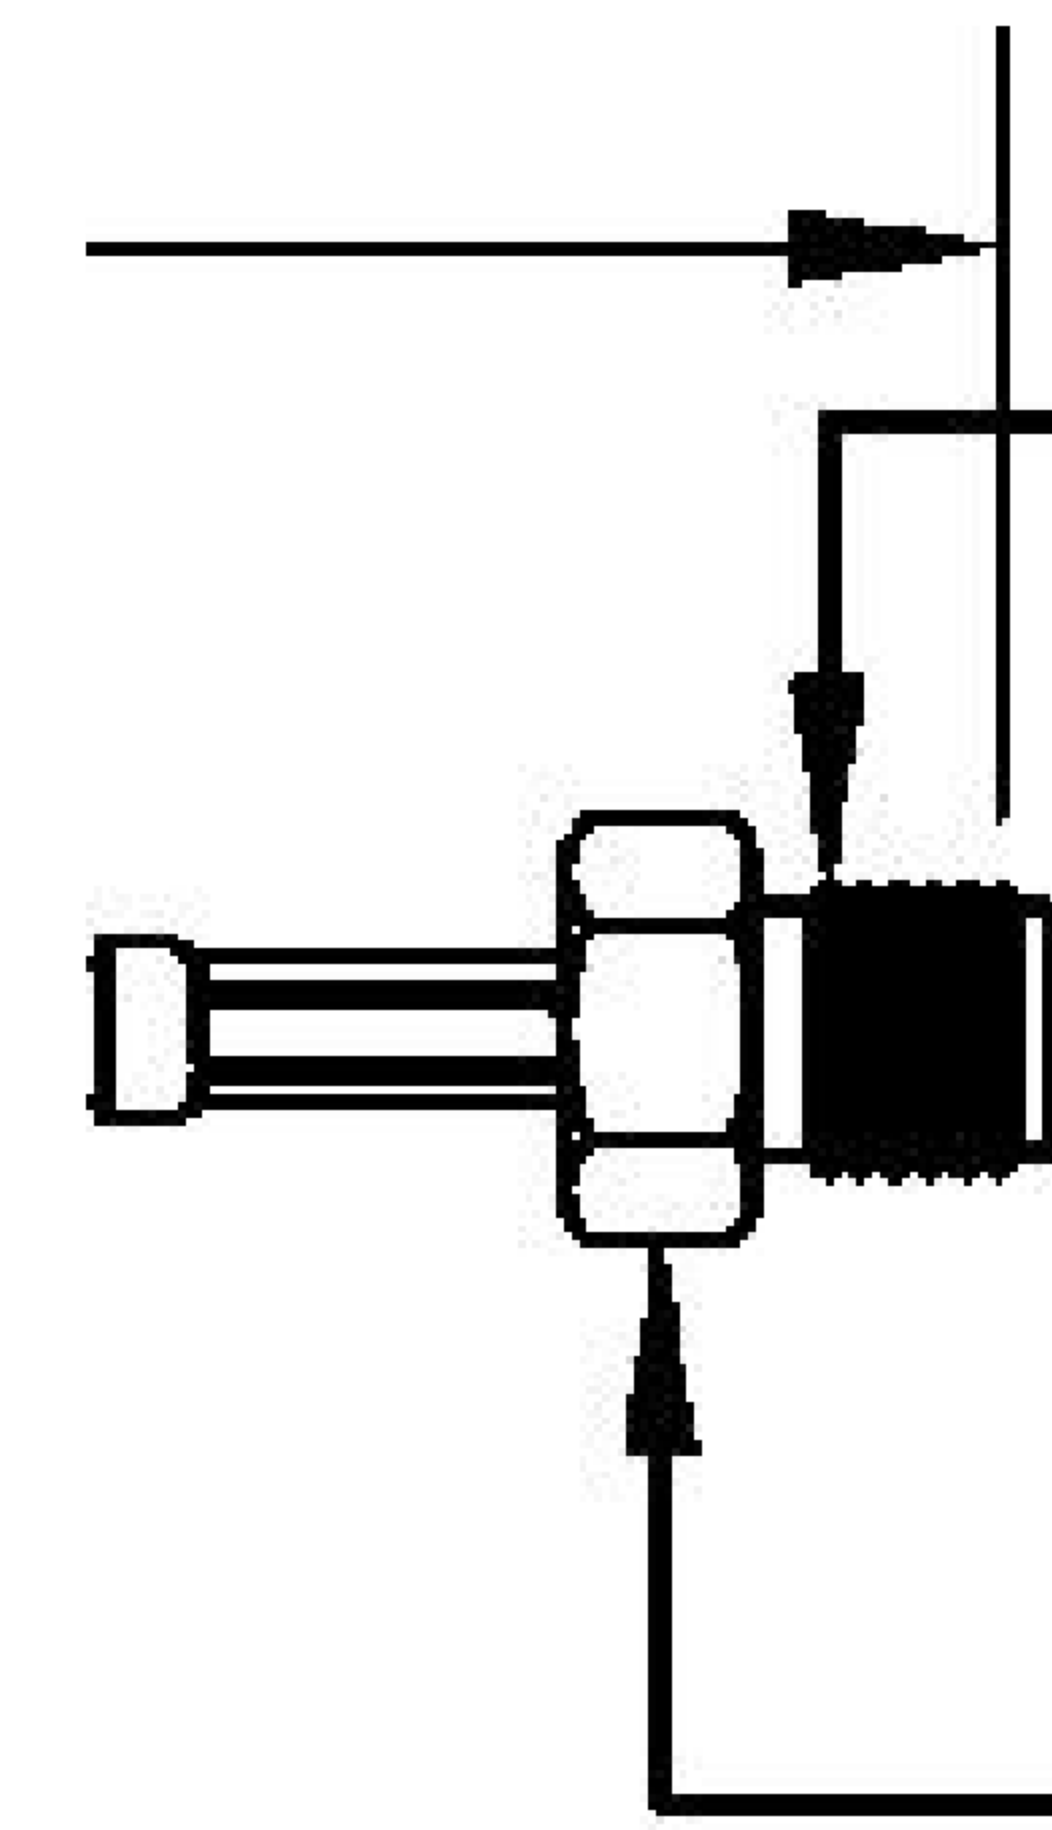

COMPONENTS	IMPEDANCE
FAKRA PLUG	50 OHM
SMAFEMALE	50 OHM
ET38414	50 OHM

Standard Lengths	
-12	12"
-24	24"
-36	36"
-48	48"
-60	60"
-XXX	Custom Length in Inches

Part Configurator			
1. Replace Y with code.			
2. Replace XX with length in inches.			
CODING	PLUG	COLOR	APPLICATION
A	6	BLACK	RADIO WITH PHANTOM SUPPLY
B	6	WHITE	RADIO WITHOUT PHANTOM SUPPLY
C	2	BLUE	GPS: TELEMATICS OR NAVIGATION
D	2	BORDEAUX	GSM: CELLULAR PHONE
H	2	VIOLET	GPS: TELEMATICS AND NAVIGATION
I	2	BEIGE	BLUETOOTH
K	2	CURRY	RADIO WITH IF OUTPUT (ANTENNA DIVERSITY)
Z	d	WATER BLUE	NEUTRAL CODING

FAKRA PLUG

LENGTH MEASURED FROM CONTACT TO CONTACT

SMA

5/16 HEX

1/4-36 UNS-2A

8th Floor, Building 1, Yongfu Science and Technology Center Industrial Park, Nanzha District 5, Humen, 523900, Dongguan, Guangdong, China.

Website: www.ebeestock.com

Email: sales@ebeestock.com

COAXIAL & FIBER OPTICS

DWG TITLE	ET22542	DES_	sma-female-to-curry-fakra-plug-cable-12-inch-length-using-rg316-coax-022540
-----------	---------	------	---

SIZE A | FSCM NO. 53919 | CAD FILE 073102 | SCALE N/A | 127

NOTES:

- UNLESS OTHERWISE SPECIFIED ALL DIMENSIONS ARE NOMINAL.
- ALL SPECIFICATIONS ARE SUBJECT TO CHANGE WITHOUT NOTICE AT ANY TIME.