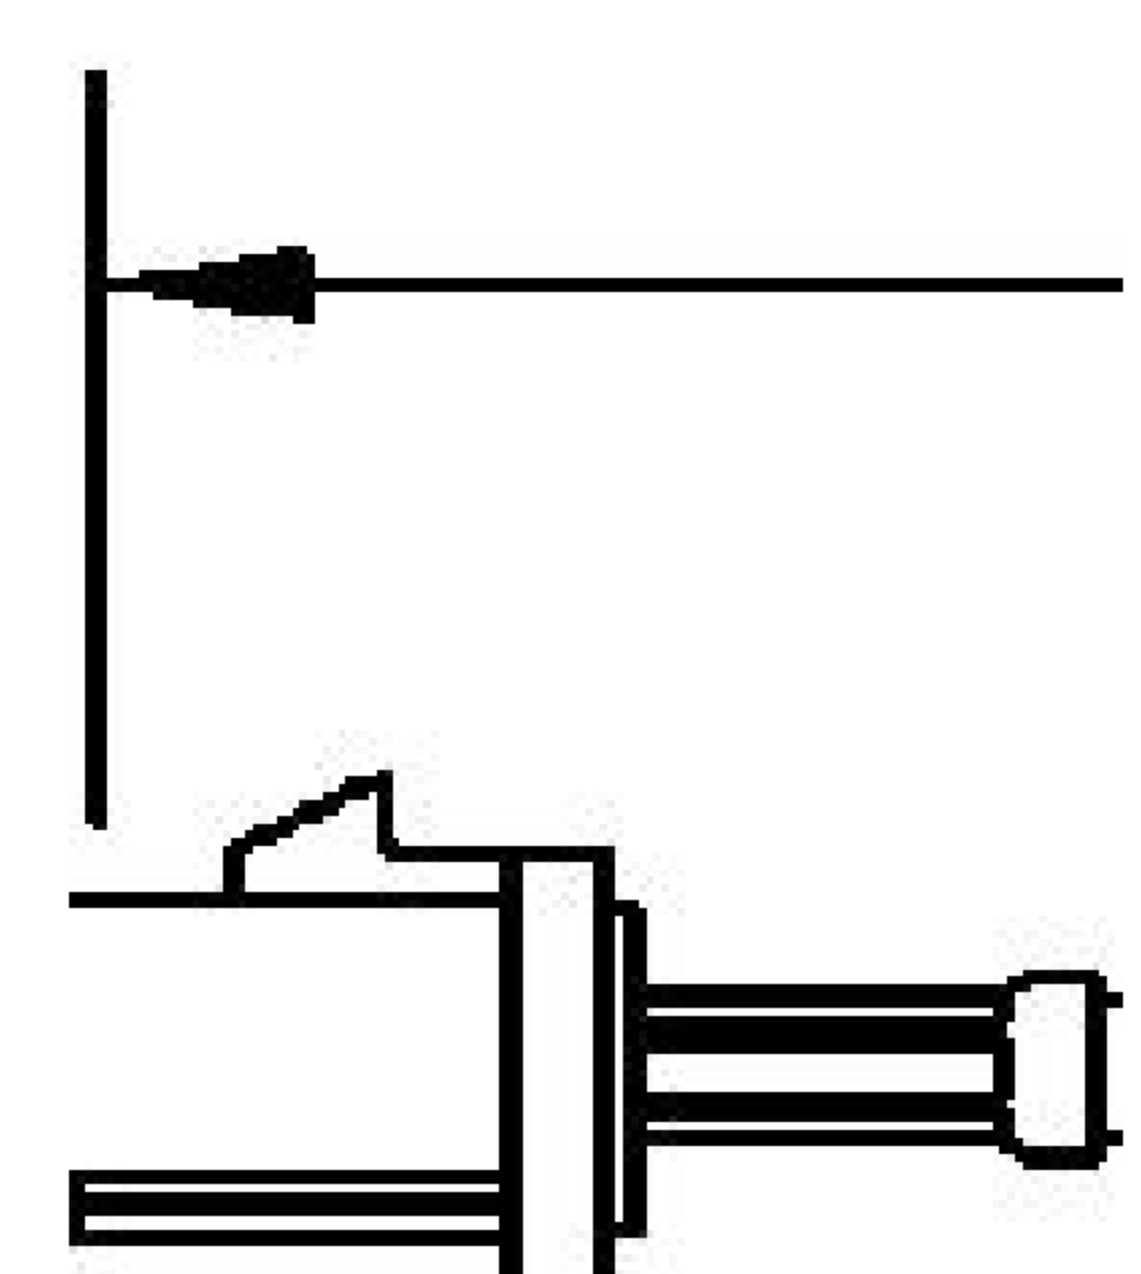

COMPONENTS	IMPEDANCE
FAKRA PLUG	50 OHM
SMAFEMALE	50 OHM
ET38414	50 OHM

Standard Lengths	
-12	12"
-24	24"
-36	36"
-48	48"
-60	60"
-XXX	Custom Length in Inches

Part Configurator			
1. Replace Y with code.			
2. Replace XX with length in inches.			
CODING	PLUG	COLOR	APPLICATION
A	6	BLACK	RADIO WITH PHANTOM SUPPLY
B	6	WHITE	RADIO WITHOUT PHANTOM SUPPLY
C	2	BLUE	GPS: TELEMATICS OR NAVIGATION
D	2	BORDEAUX	GSM: CELLULAR PHONE
H	2	VIOLET	GPS: TELEMATICS AND NAVIGATION
I	2	BEIGE	BLUETOOTH
K	2	CURRY	RADIO WITH IF OUTPUT (ANTENNA DIVERSITY)
Z	d	WATER BLUE	NEUTRAL CODING

FAKRA PLUG

LENGTH MEASURED FROM CONTACT TO CONTACT

SMA

5/16 HEX

1/4-36 UNS-2A

8th Floor, Building 1, Yongfu Science and Technology Center Industrial Park, Nanzha District 5, Humen, 523900, Dongguan, Guangdong, China.

Website: www.ebeestock.com
Email: sales@ebeestock.com

COAXIAL & FIBER OPTICS

DWG TITLE	ET22543	DES_	sma-female-to-curry-fakra-plug-cable-12-inch-length-using-rg316-coax-022540
-----------	---------	------	---