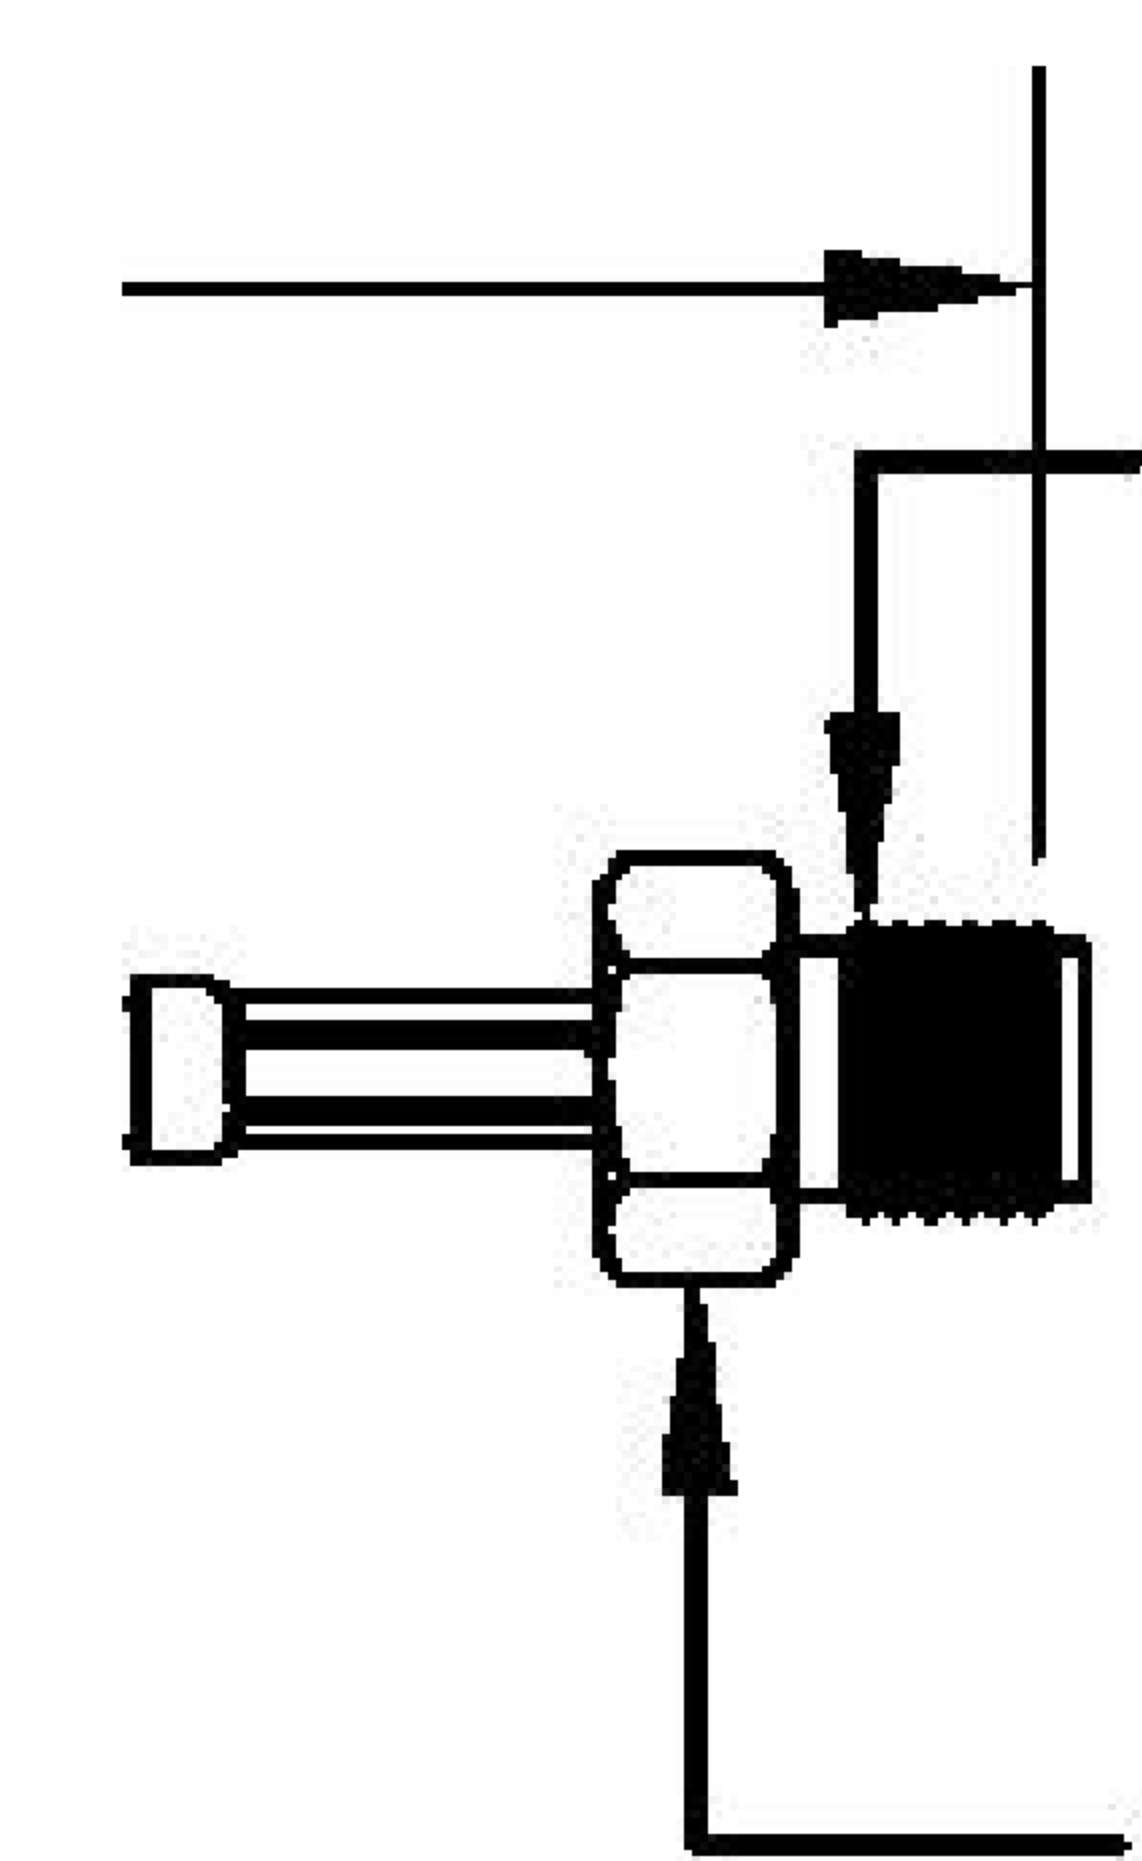

COMPONENTS	IMPEDANCE
FAKRA PLUG	50 OHM
SMAFEMALE	50 OHM
ET38414	50 OHM

Standard Lengths	
-12	12"
-24	24"
-36	36"
-48	48"
-60	60"
-XXX	Custom Length in Inches

Part Configurator			
1. Replace Y with code.			
2. Replace XX with length in inches.			
CODING	PLUG	COLOR	APPLICATION
A	6	BLACK	RADIO WITH PHANTOM SUPPLY
B	6	WHITE	RADIO WITHOUT PHANTOM SUPPLY
C	2	BLUE	GPS: TELEMATICS OR NAVIGATION
D	2	BORDEAUX	GSM: CELLULAR PHONE
H	2	VIOLET	GPS: TELEMATICS AND NAVIGATION
I	2	BEIGE	BLUETOOTH
K	2	CURRY	RADIO WITH IF OUTPUT (ANTENNA DIVERSITY)
Z	d	WATER BLUE	NEUTRAL CODING

FAKRA PLUG

LENGTH MEASURED FROM CONTACT TO CONTACT

SMA

5/16 HEX

1/4-36 UNS-2A

8th Floor, Building 1, Yongfu Science and Technology Center Industrial Park, Nanzha District 5, Humen, 523900, Dongguan, Guangdong, China.

Website: www.ebeestock.com
Email: sales@ebeestock.com

COAXIAL & FIBER OPTICS

DWG TITLE	ET22543	DES_	sma-female-to-curry-fakra-plug-cable-12-inch-length-using-rg316-coax-022540
-----------	---------	------	---

SIZE A | FSCM NO. 53919 | CAD FILE 073102 | SCALE N/A | 127

- NOTES:
- UNLESS OTHERWISE SPECIFIED ALL DIMENSIONS ARE NOMINAL.
 - ALL SPECIFICATIONS ARE SUBJECT TO CHANGE WITHOUT NOTICE AT ANY TIME.