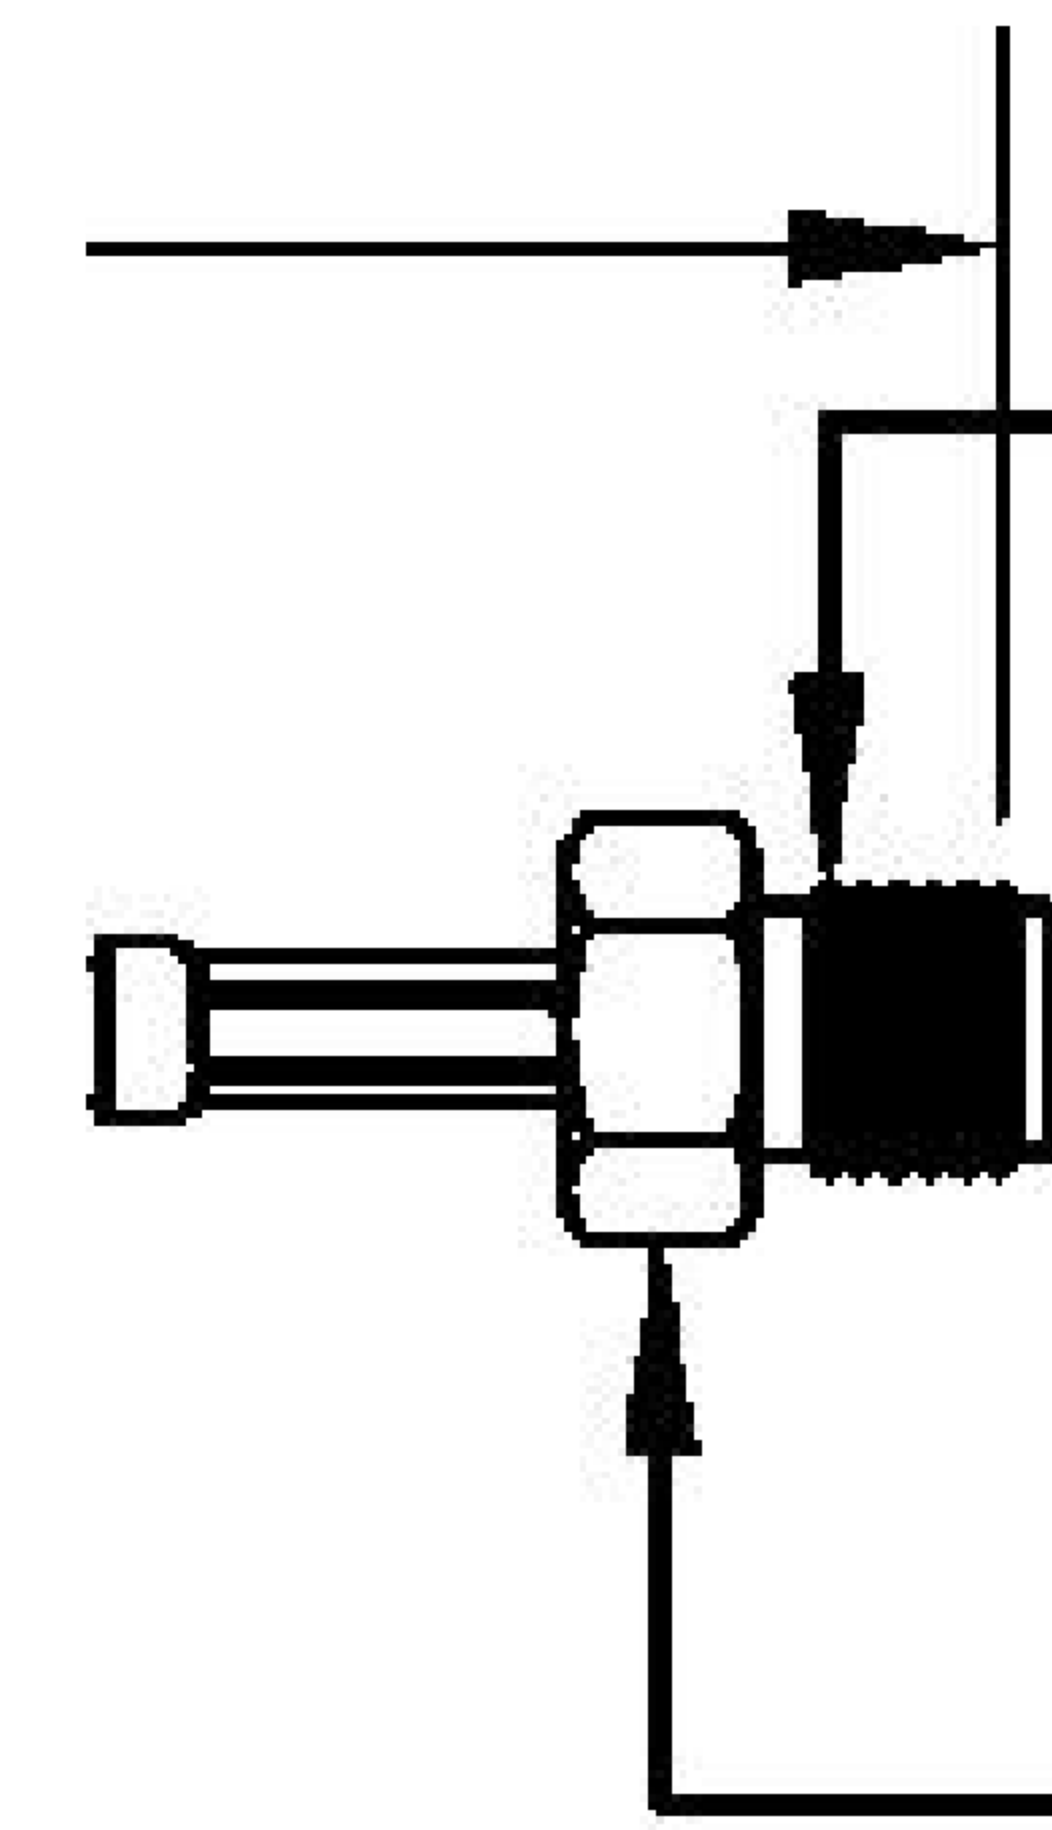

COMPONENTS	IMPEDANCE
FAKRA PLUG	50 OHM
SMAFEMALE	50 OHM
ET38414	50 OHM

Standard Lengths	
-12	12"
-24	24"
-36	36"
-48	48"
-60	60"
-XXX	Custom Length in Inches

Part Configurator			
1. Replace Y with code.			
2. Replace XX with length in inches.			
CODING	PLUG	COLOR	APPLICATION
A	6	BLACK	RADIO WITH PHANTOM SUPPLY
B	6	WHITE	RADIO WITHOUT PHANTOM SUPPLY
C	2	BLUE	GPS: TELEMATICS OR NAVIGATION
D	2	BORDEAUX	GSM: CELLULAR PHONE
H	2	VIOLET	GPS: TELEMATICS AND NAVIGATION
I	2	BEIGE	BLUETOOTH
K	2	CURRY	RADIO WITH IF OUTPUT (ANTENNA DIVERSITY)
Z	d	WATER BLUE	NEUTRAL CODING

FAKRA PLUG

LENGTH MEASURED FROM CONTACT TO CONTACT

SMA

5/16 HEX

1/4-36 UNS-2A

8th Floor, Building 1, Yongfu Science and Technology Center Industrial Park, Nanzha District 5, Humen, 523900, Dongguan, Guangdong, China.

Website: www.ebeestock.com

Email: sales@ebeestock.com

COAXIAL & FIBER OPTICS

DWG TITLE	ET22544	DES_	sma-female-to-curry-fakra-plug-cable-12-inch-length-using-rg316-coax-022540
-----------	---------	------	---

SIZE A | FSCM NO. 53919 | CAD FILE 073102 | SCALE N/A | 127

NOTES:

- UNLESS OTHERWISE SPECIFIED ALL DIMENSIONS ARE NOMINAL.
- ALL SPECIFICATIONS ARE SUBJECT TO CHANGE WITHOUT NOTICE AT ANY TIME.