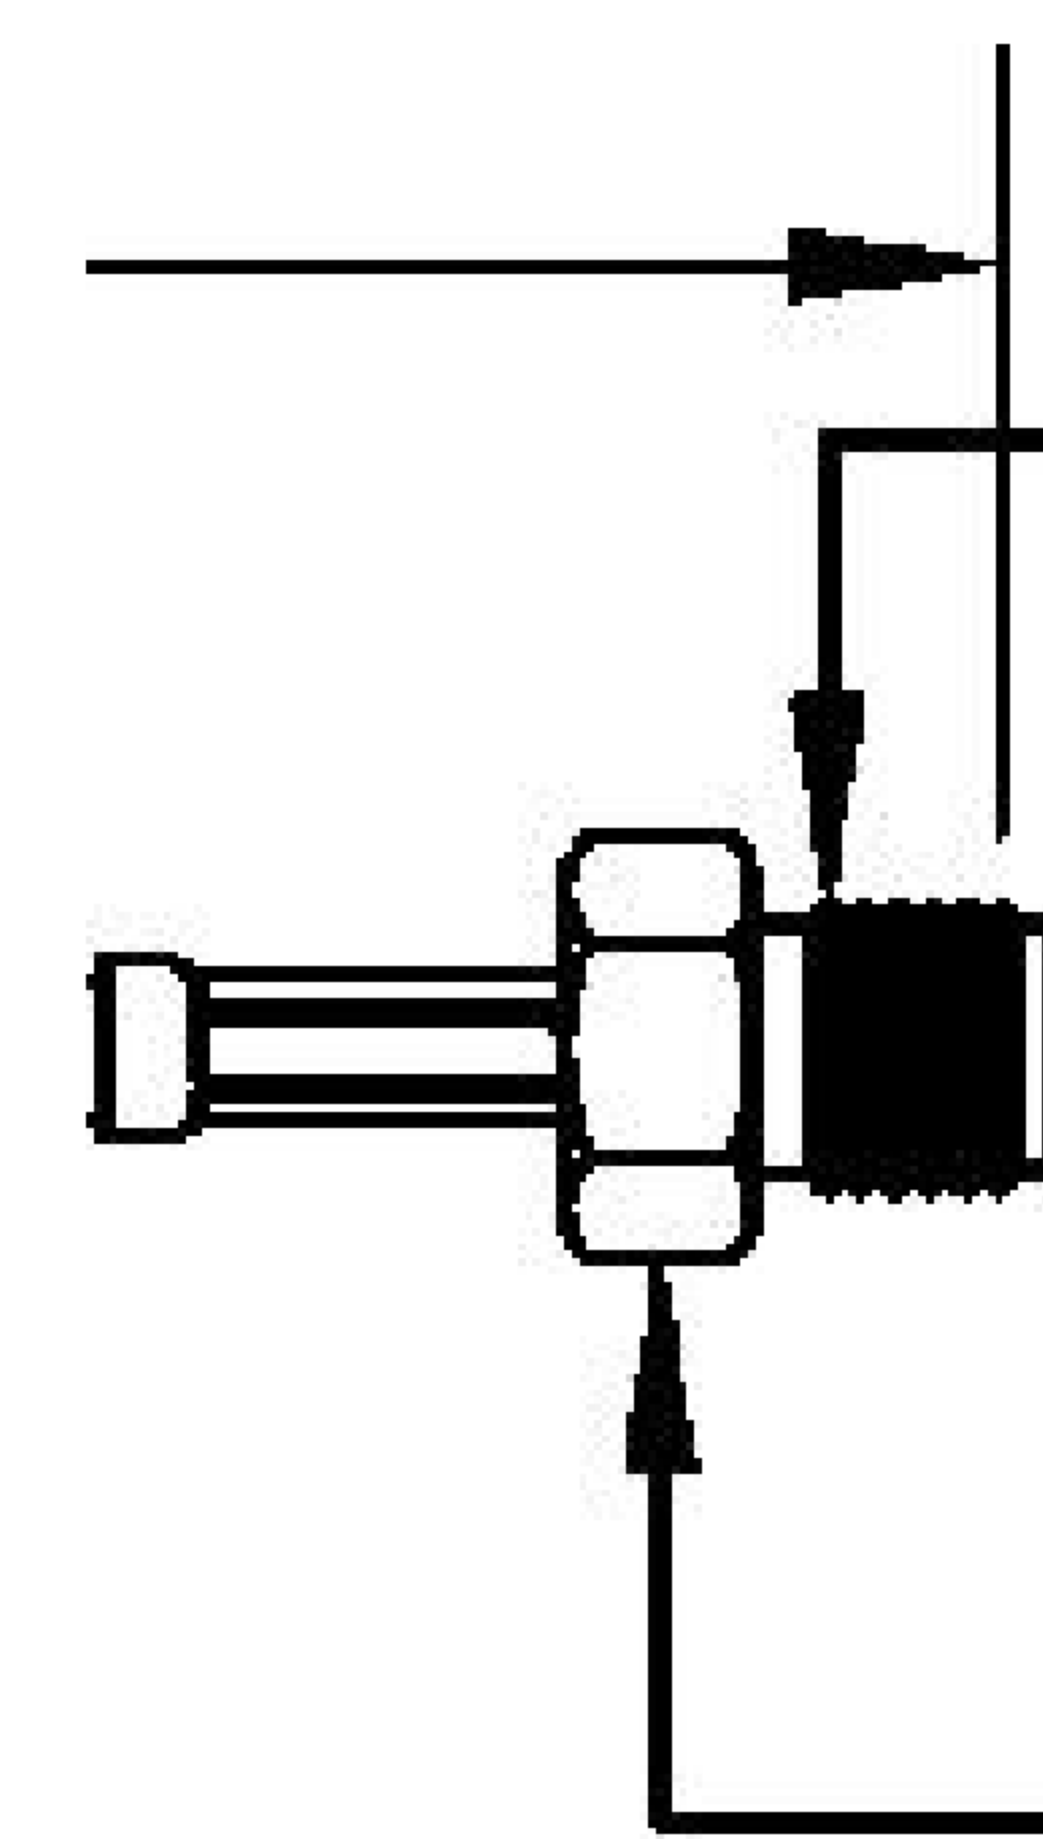

COMPONENTS	IMPEDANCE
FAKRA PLUG	50 OHM
SMAFEMALE	50 OHM
ET38414	50 OHM

Standard Lengths	
-12	12"
-24	24"
-36	36"
-48	48"
-60	60"
-XXX	Custom Length in Inches

Part Configurator			
1. Replace Y with code.			
2. Replace XX with length in inches.			
CODING	PLUG	COLOR	APPLICATION
A	6	BLACK	RADIO WITH PHANTOM SUPPLY
B	6	WHITE	RADIO WITHOUT PHANTOM SUPPLY
C	2	BLUE	GPS: TELEMATICS OR NAVIGATION
D	2	BORDEAUX	GSM: CELLULAR PHONE
H	2	VIOLET	GPS: TELEMATICS AND NAVIGATION
I	2	BEIGE	BLUETOOTH
K	2	CURRY	RADIO WITH IF OUTPUT (ANTENNA DIVERSITY)
Z	d	WATER BLUE	NEUTRAL CODING

FAKRA PLUG

LENGTH MEASURED FROM CONTACT TO CONTACT

SMA

5/16 HEX

1/4-36 UNS-2A

8th Floor, Building 1, Yongfu Science and Technology Center Industrial Park, Nanzha District 5, Humen, 523900, Dongguan, Guangdong, China.

Website: www.ebeestock.com

Email: sales@ebeestock.com

COAXIAL & FIBER OPTICS

DWG TITLE	ET22545	DES_	sma-female-to-water-blue-fakra-plug-cable-12-inch-length-using-rg316-coax-0022545
-----------	---------	------	---

SIZE A | FSCM NO. 53919 | CAD FILE 073102 | SCALE N/A | 127

NOTES:

- UNLESS OTHERWISE SPECIFIED ALL DIMENSIONS ARE NOMINAL.
- ALL SPECIFICATIONS ARE SUBJECT TO CHANGE WITHOUT NOTICE AT ANY TIME.