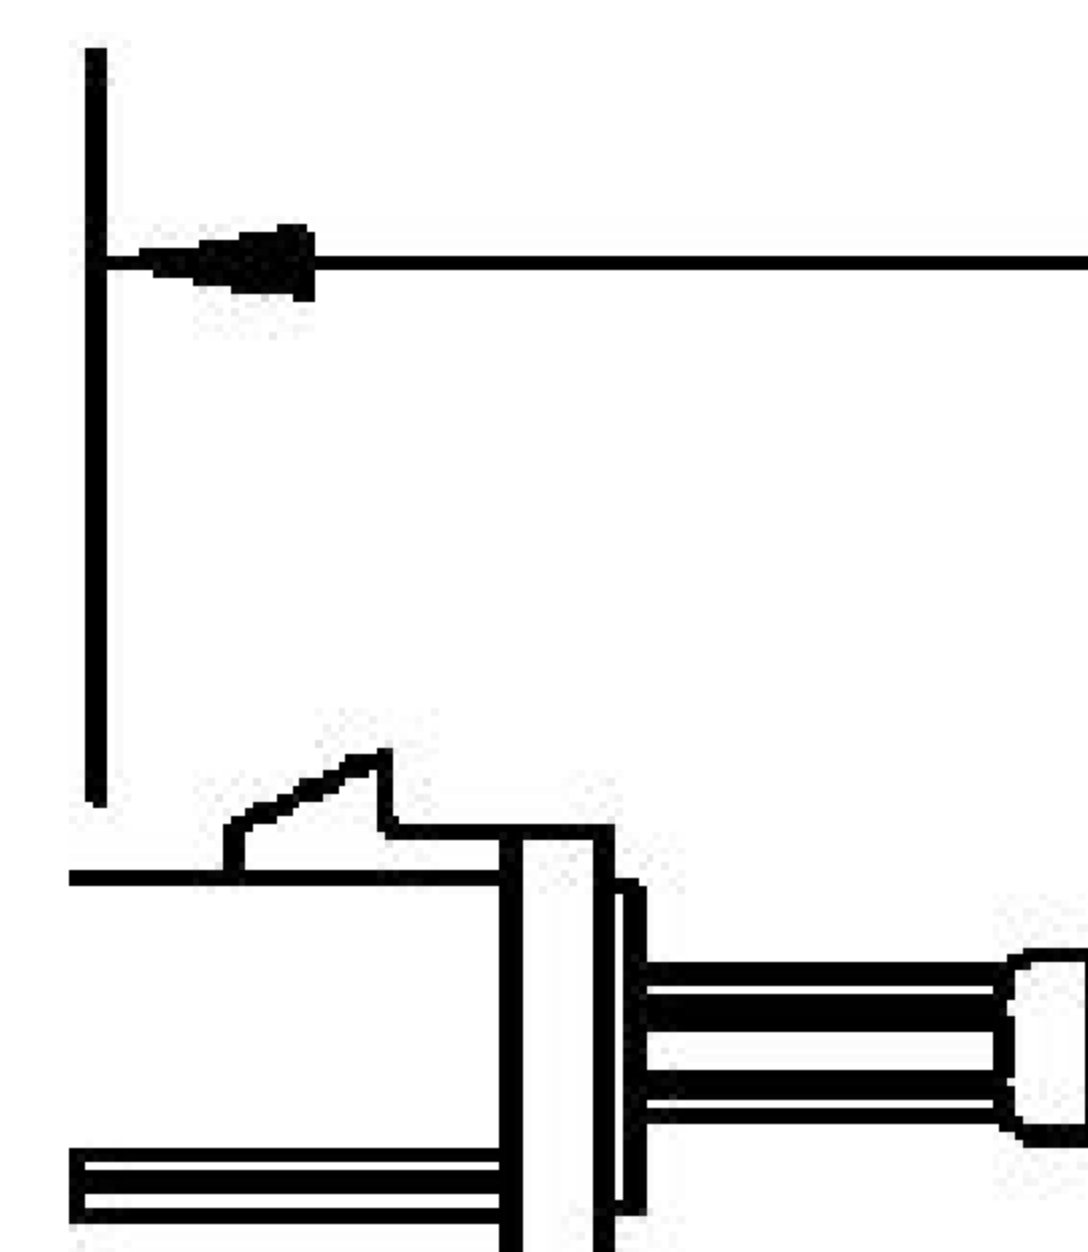

COMPONENTS	IMPEDANCE
FAKRA PLUG	50 OHM
SMAFEMALE	50 OHM
ET38414	50 OHM

Standard Lengths	
-12	12"
-24	24"
-36	36"
-48	48"
-60	60"
-XXX	Custom Length in Inches

Part Configurator			
1. Replace Y with code.			
2. Replace XX with length in inches.			
CODING	PLUG	COLOR	APPLICATION
A	6	BLACK	RADIO WITH PHANTOM SUPPLY
B	6	WHITE	RADIO WITHOUT PHANTOM SUPPLY
C	2	BLUE	GPS: TELEMATICS OR NAVIGATION
D	2	BORDEAUX	GSM: CELLULAR PHONE
H	2	VIOLET	GPS: TELEMATICS AND NAVIGATION
I	2	BEIGE	BLUETOOTH
K	2	CURRY	RADIO WITH IF OUTPUT (ANTENNA DIVERSITY)
Z	d	WATER BLUE	NEUTRAL CODING

FAKRA PLUG

LENGTH MEASURED FROM CONTACT TO CONTACT

SMA

5/16 HEX

1/4-36 UNS-2A

8th Floor, Building 1, Yongfu Science and Technology Center Industrial Park, Nanzha District 5, Humen, 523900, Dongguan, Guangdong, China.

Website: www.ebeestock.com

Email: sales@ebeestock.com

COAXIAL & FIBER OPTICS

DWG TITLE	ET22545	DES_	sma-female-to-water-blue-fakra-plug-cable-12-inch-length-using-rg316-coax-0022545
-----------	---------	------	---