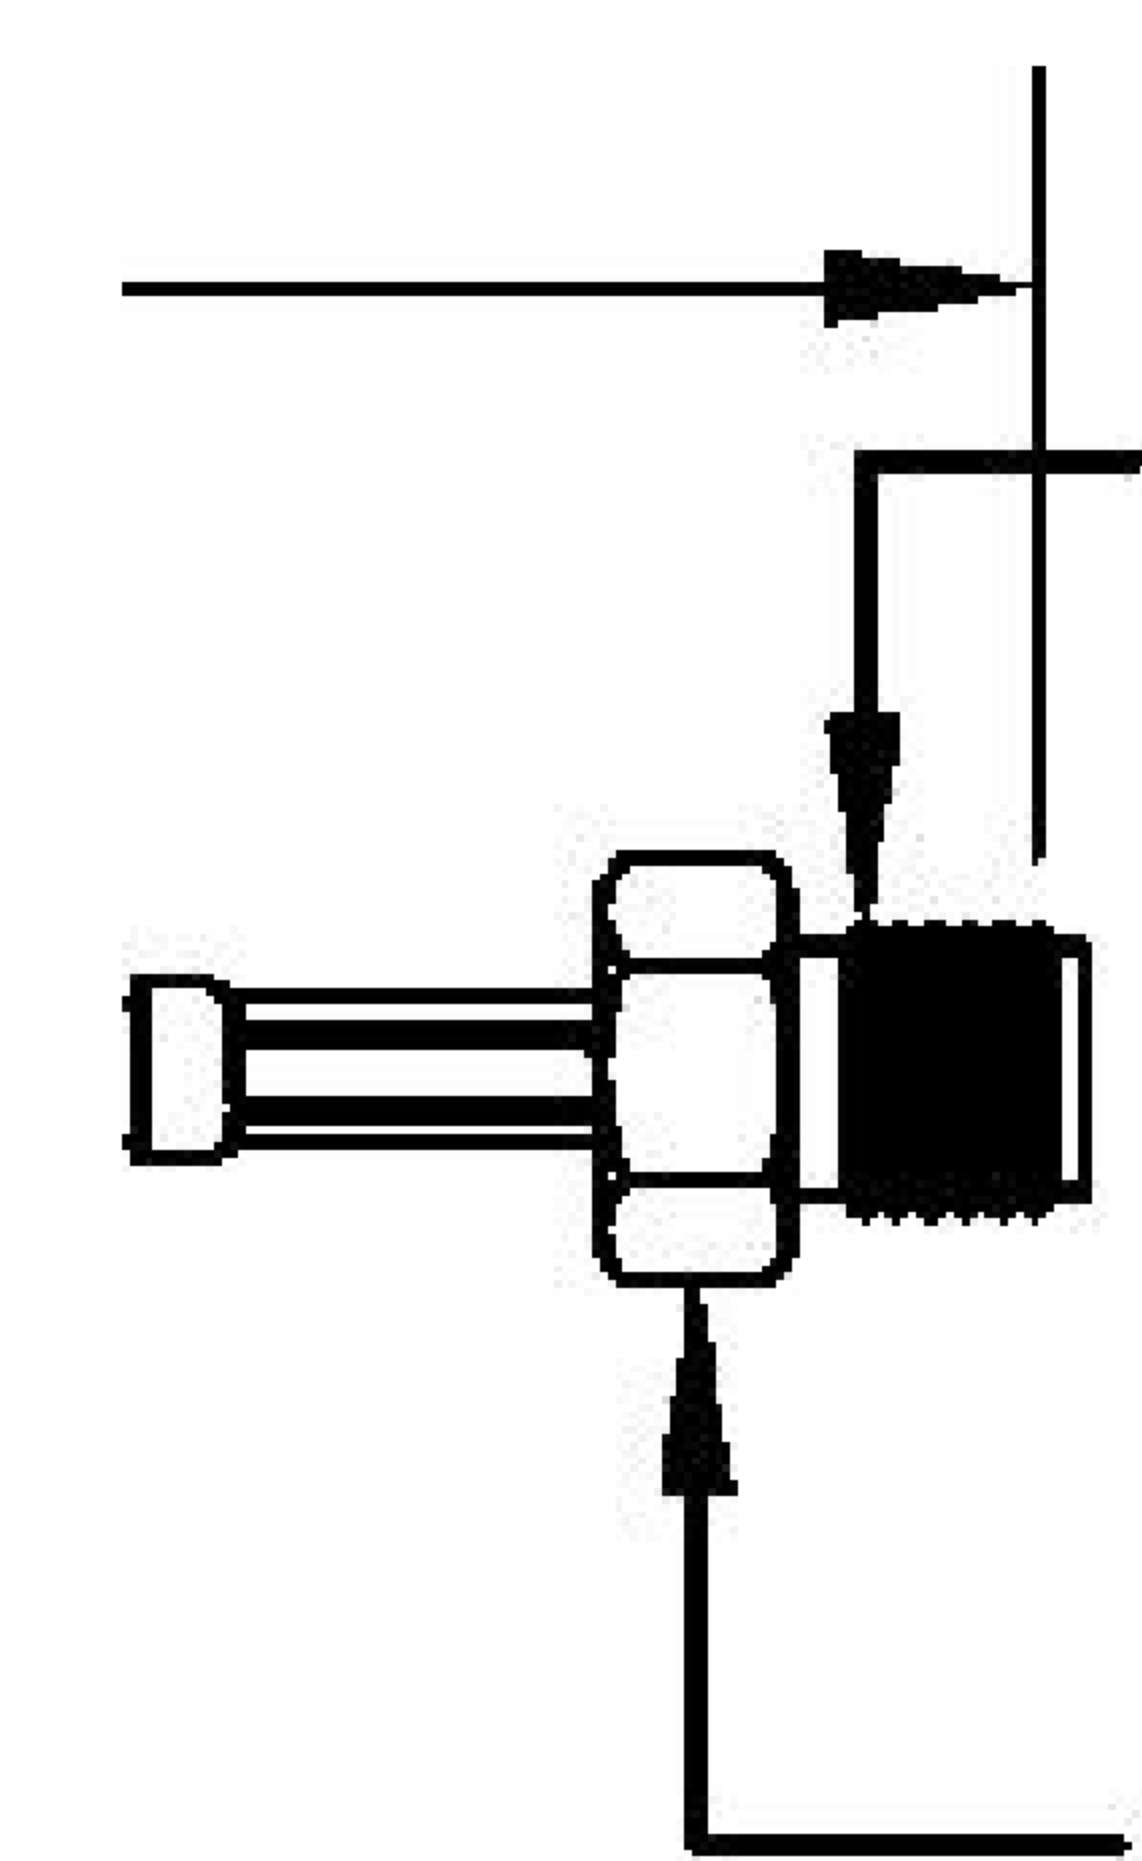

COMPONENTS	IMPEDANCE
FAKRA PLUG	50 OHM
SMAFEMALE	50 OHM
ET38414	50 OHM

Standard Lengths	
-12	12"
-24	24"
-36	36"
-48	48"
-60	60"
-XXX	Custom Length in Inches

Part Configurator			
1. Replace Y with code.			
2. Replace XX with length in inches.			
CODING	PLUG	COLOR	APPLICATION
A	6	BLACK	RADIO WITH PHANTOM SUPPLY
B	6	WHITE	RADIO WITHOUT PHANTOM SUPPLY
C	2	BLUE	GPS: TELEMATICS OR NAVIGATION
D	2	BORDEAUX	GSM: CELLULAR PHONE
H	2	VIOLET	GPS: TELEMATICS AND NAVIGATION
I	2	BEIGE	BLUETOOTH
K	2	CURRY	RADIO WITH IF OUTPUT (ANTENNA DIVERSITY)
Z	d	WATER BLUE	NEUTRAL CODING

FAKRA PLUG

LENGTH MEASURED FROM CONTACT TO CONTACT

SMA

5/16 HEX

1/4-36 UNS-2A

8th Floor, Building 1, Yongfu Science and Technology Center Industrial Park, Nanzha District 5, Humen, 523900, Dongguan, Guangdong, China.

Website: www.ebeestock.com
 Email: sales@ebeestock.com

COAXIAL & FIBER OPTICS

DWG TITLE	ET22546	DES_	sma-female-to-water-blue-fakra-plug-cable-12-inch-length-using-rg316-c oax-0022545
-----------	---------	------	---

SIZE A | FSCM NO. 53919 | CAD FILE 073102 | SCALE N/A | 127

- NOTES:
- UNLESS OTHERWISE SPECIFIED ALL DIMENSIONS ARE NOMINAL.
 - ALL SPECIFICATIONS ARE SUBJECT TO CHANGE WITHOUT NOTICE AT ANY TIME.