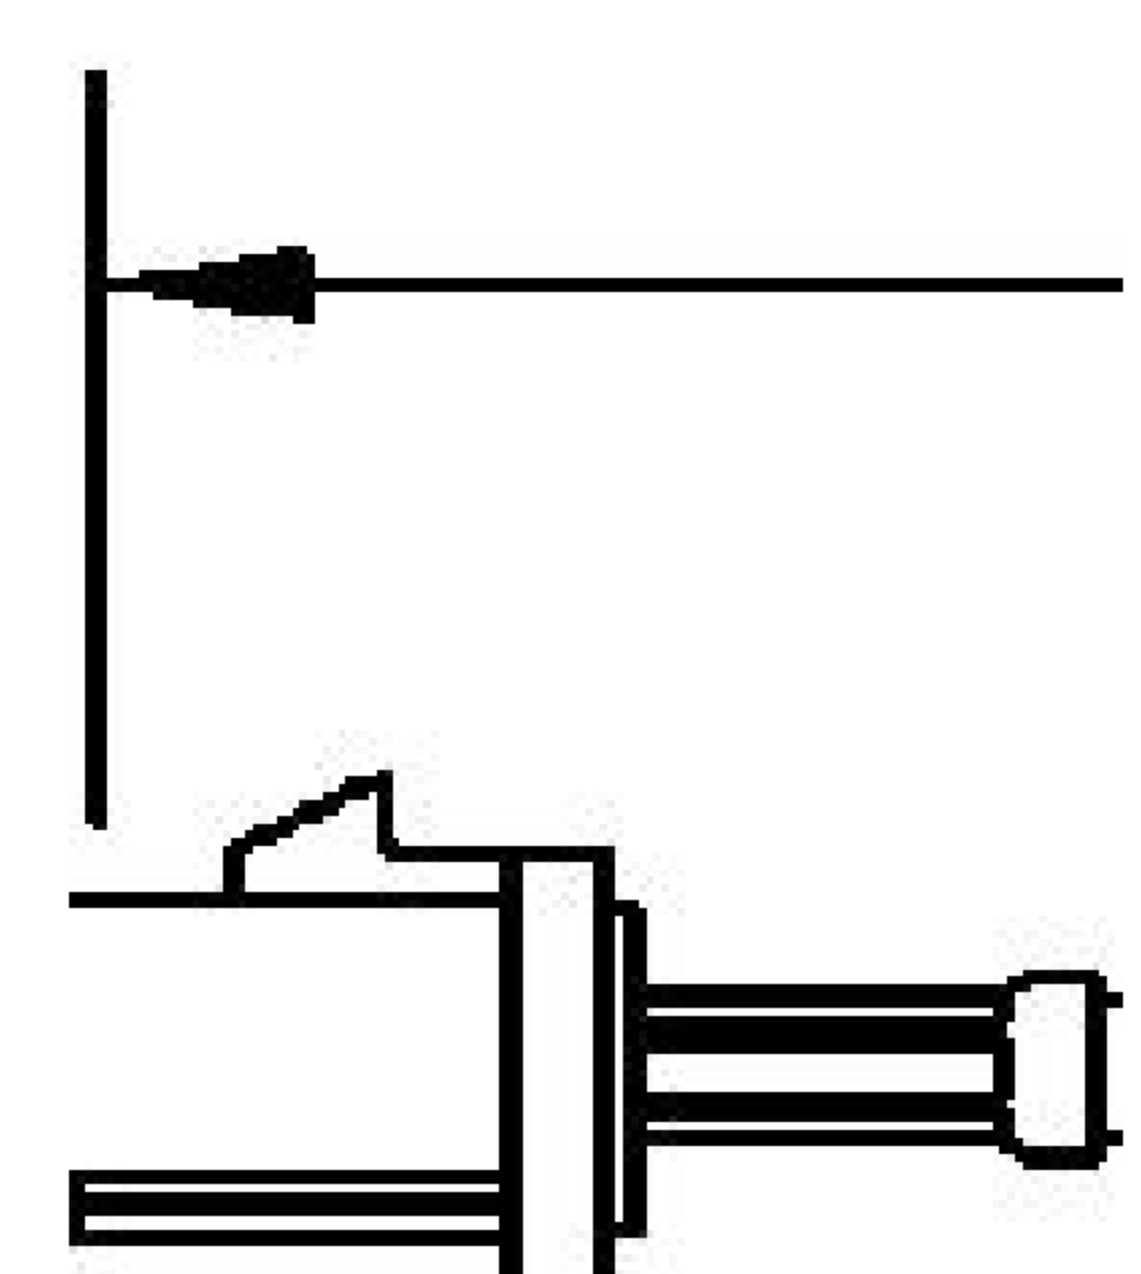

COMPONENTS	IMPEDANCE
FAKRA PLUG	50 OHM
SMAFEMALE	50 OHM
ET38414	50 OHM

Standard Lengths	
-12	12"
-24	24"
-36	36"
-48	48"
-60	60"
-XXX	Custom Length in Inches

Part Configurator			
1. Replace Y with code.			
2. Replace XX with length in inches.			
CODING	PLUG	COLOR	APPLICATION
A	6	BLACK	RADIO WITH PHANTOM SUPPLY
B	6	WHITE	RADIO WITHOUT PHANTOM SUPPLY
C	2	BLUE	GPS: TELEMATICS OR NAVIGATION
D	2	BORDEAUX	GSM: CELLULAR PHONE
H	2	VIOLET	GPS: TELEMATICS AND NAVIGATION
I	2	BEIGE	BLUETOOTH
K	2	CURRY	RADIO WITH IF OUTPUT (ANTENNA DIVERSITY)
Z	d	WATER BLUE	NEUTRAL CODING

FAKRA PLUG

LENGTH MEASURED FROM CONTACT TO CONTACT

SMA

5/16 HEX

1/4-36 UNS-2A

8th Floor, Building 1, Yongfu Science and Technology Center Industrial Park, Nanzha District 5, Humen, 523900, Dongguan, Guangdong, China.

Website: www.ebeestock.com
 Email: sales@ebeestock.com

COAXIAL & FIBER OPTICS

DWG TITLE	ET22546	DES_	sma-female-to-water-blue-fakra-plug-cable-12-inch-length-using-rg316-c oax-0022545
-----------	---------	------	---