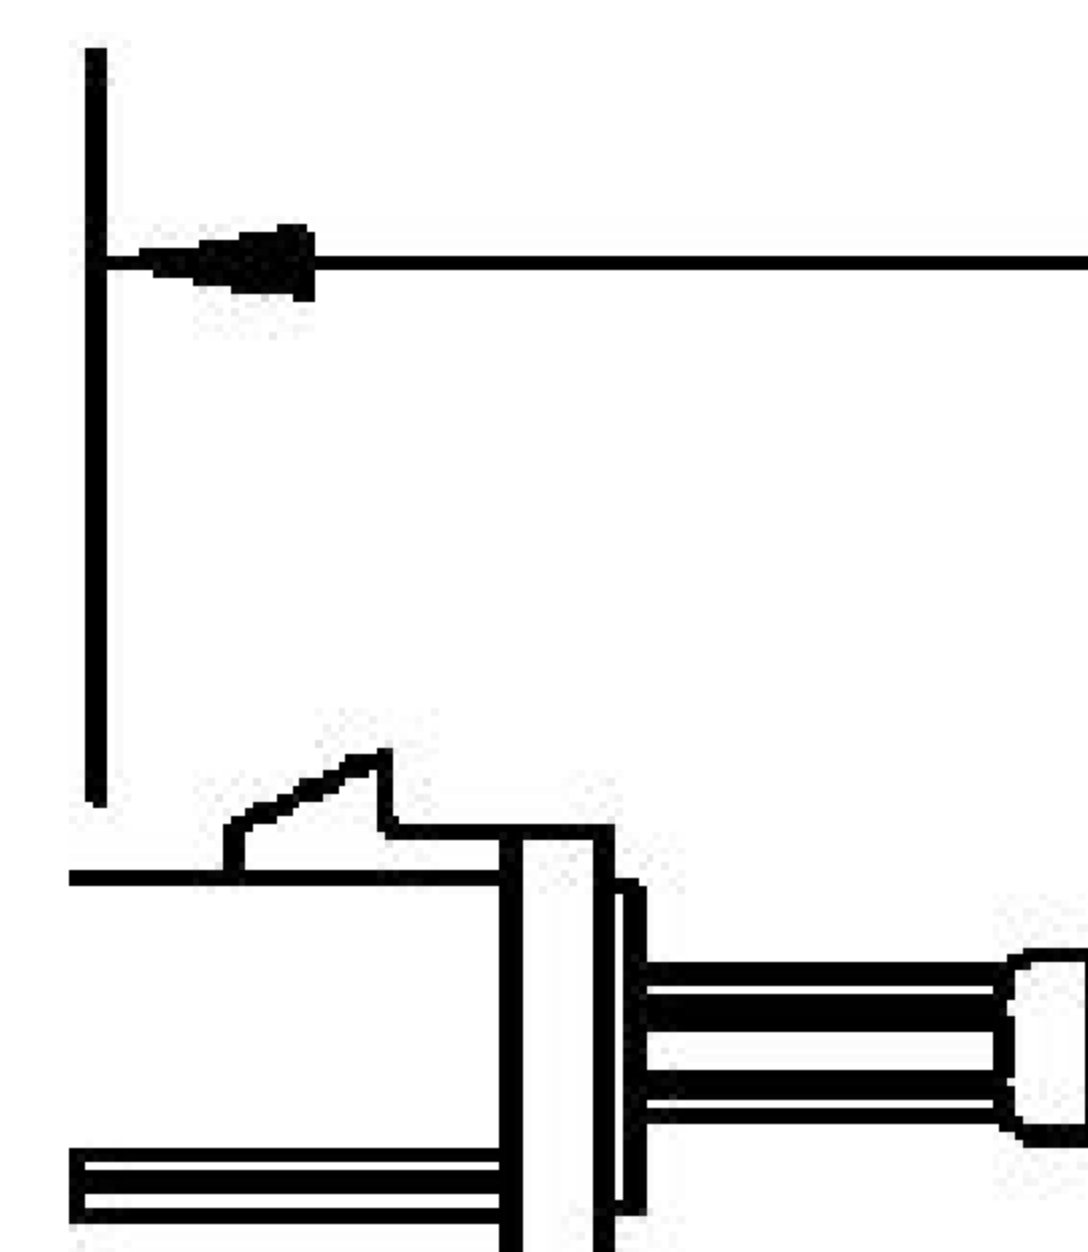

COMPONENTS	IMPEDANCE
FAKRA PLUG	50 OHM
SMAFEMALE	50 OHM
ET38414	50 OHM

Standard Lengths	
-12	12"
-24	24"
-36	36"
-48	48"
-60	60"
-XXX	Custom Length in Inches

Part Configurator			
1. Replace Y with code.			
2. Replace XX with length in inches.			
CODING	PLUG	COLOR	APPLICATION
A	6	BLACK	RADIO WITH PHANTOM SUPPLY
B	7	WHITE	RADIO WITHOUT PHANTOM SUPPLY
C	2	BLUE	GPS: TELEMATICS OR NAVIGATION
D	2	BORDEAUX	GSM: CELLULAR PHONE
H	2	VIOLET	GPS: TELEMATICS AND NAVIGATION
I	2	BEIGE	BLUETOOTH
K	2	CURRY	RADIO WITH IF OUTPUT (ANTENNA DIVERSITY)
Z	d	WATER BLUE	NEUTRAL CODING

FAKRA PLUG

LENGTH MEASURED FROM CONTACT TO CONTACT

SMA

5/16 HEX

1/4-36 UNS-2A

8th Floor, Building 1, Yongfu Science and Technology Center Industrial Park, Nanzha District 5, Humen, 523900, Dongguan, Guangdong, China.

Website: www.ebeestock.com

Email: sales@ebeestock.com

COAXIAL & FIBER OPTICS

DWG TITLE	ET22547	DES_	sma-female-to-water-blue-fakra-plug-cable-12-inch-length-using-rg316-coax-0022545
-----------	---------	------	---