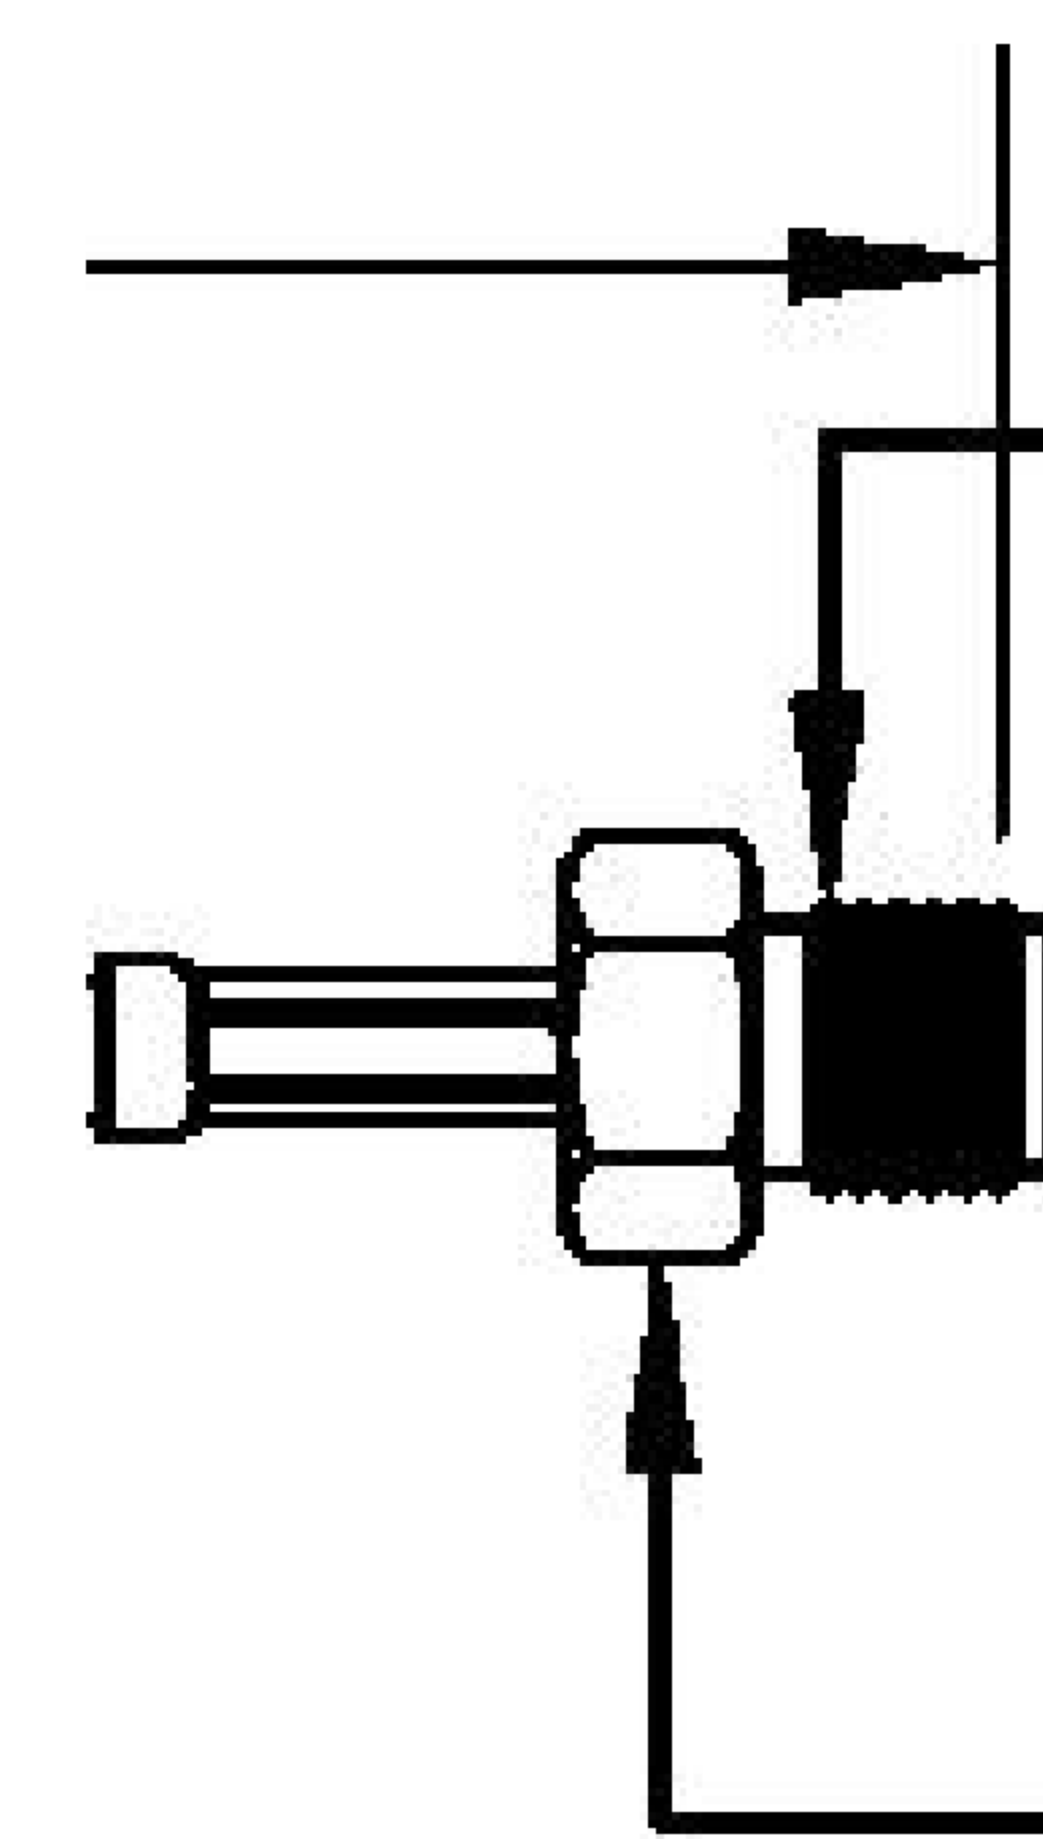

COMPONENTS	IMPEDANCE
FAKRA PLUG	50 OHM
SMAFEMALE	50 OHM
ET38414	50 OHM

Standard Lengths	
-12	12"
-24	24"
-36	36"
-48	48"
-60	60"
-XXX	Custom Length in Inches

Part Configurator			
1. Replace Y with code.			
2. Replace XX with length in inches.			
CODING	PLUG	COLOR	APPLICATION
A	6	BLACK	RADIO WITH PHANTOM SUPPLY
B	7	WHITE	RADIO WITHOUT PHANTOM SUPPLY
C	2	BLUE	GPS: TELEMATICS OR NAVIGATION
D	2	BORDEAUX	GSM: CELLULAR PHONE
H	2	VIOLET	GPS: TELEMATICS AND NAVIGATION
I	2	BEIGE	BLUETOOTH
K	2	CURRY	RADIO WITH IF OUTPUT (ANTENNA DIVERSITY)
Z	d	WATER BLUE	NEUTRAL CODING

FAKRA PLUG

LENGTH MEASURED FROM CONTACT TO CONTACT

SMA

5/16 HEX

1/4-36 UNS-2A

8th Floor, Building 1, Yongfu Science and Technology Center Industrial Park, Nanzha District 5, Humen, 523900, Dongguan, Guangdong, China.

Website: www.ebeestock.com

Email: sales@ebeestock.com

COAXIAL & FIBER OPTICS

DWG TITLE	ET22547	DES_	sma-female-to-water-blue-fakra-plug-cable-12-inch-length-using-rg316-coax-0022545
-----------	---------	------	---

SIZE A | FSCM NO. 53919 | CAD FILE 073102 | SCALE N/A | 127

NOTES:

- UNLESS OTHERWISE SPECIFIED ALL DIMENSIONS ARE NOMINAL.
- ALL SPECIFICATIONS ARE SUBJECT TO CHANGE WITHOUT NOTICE AT ANY TIME.