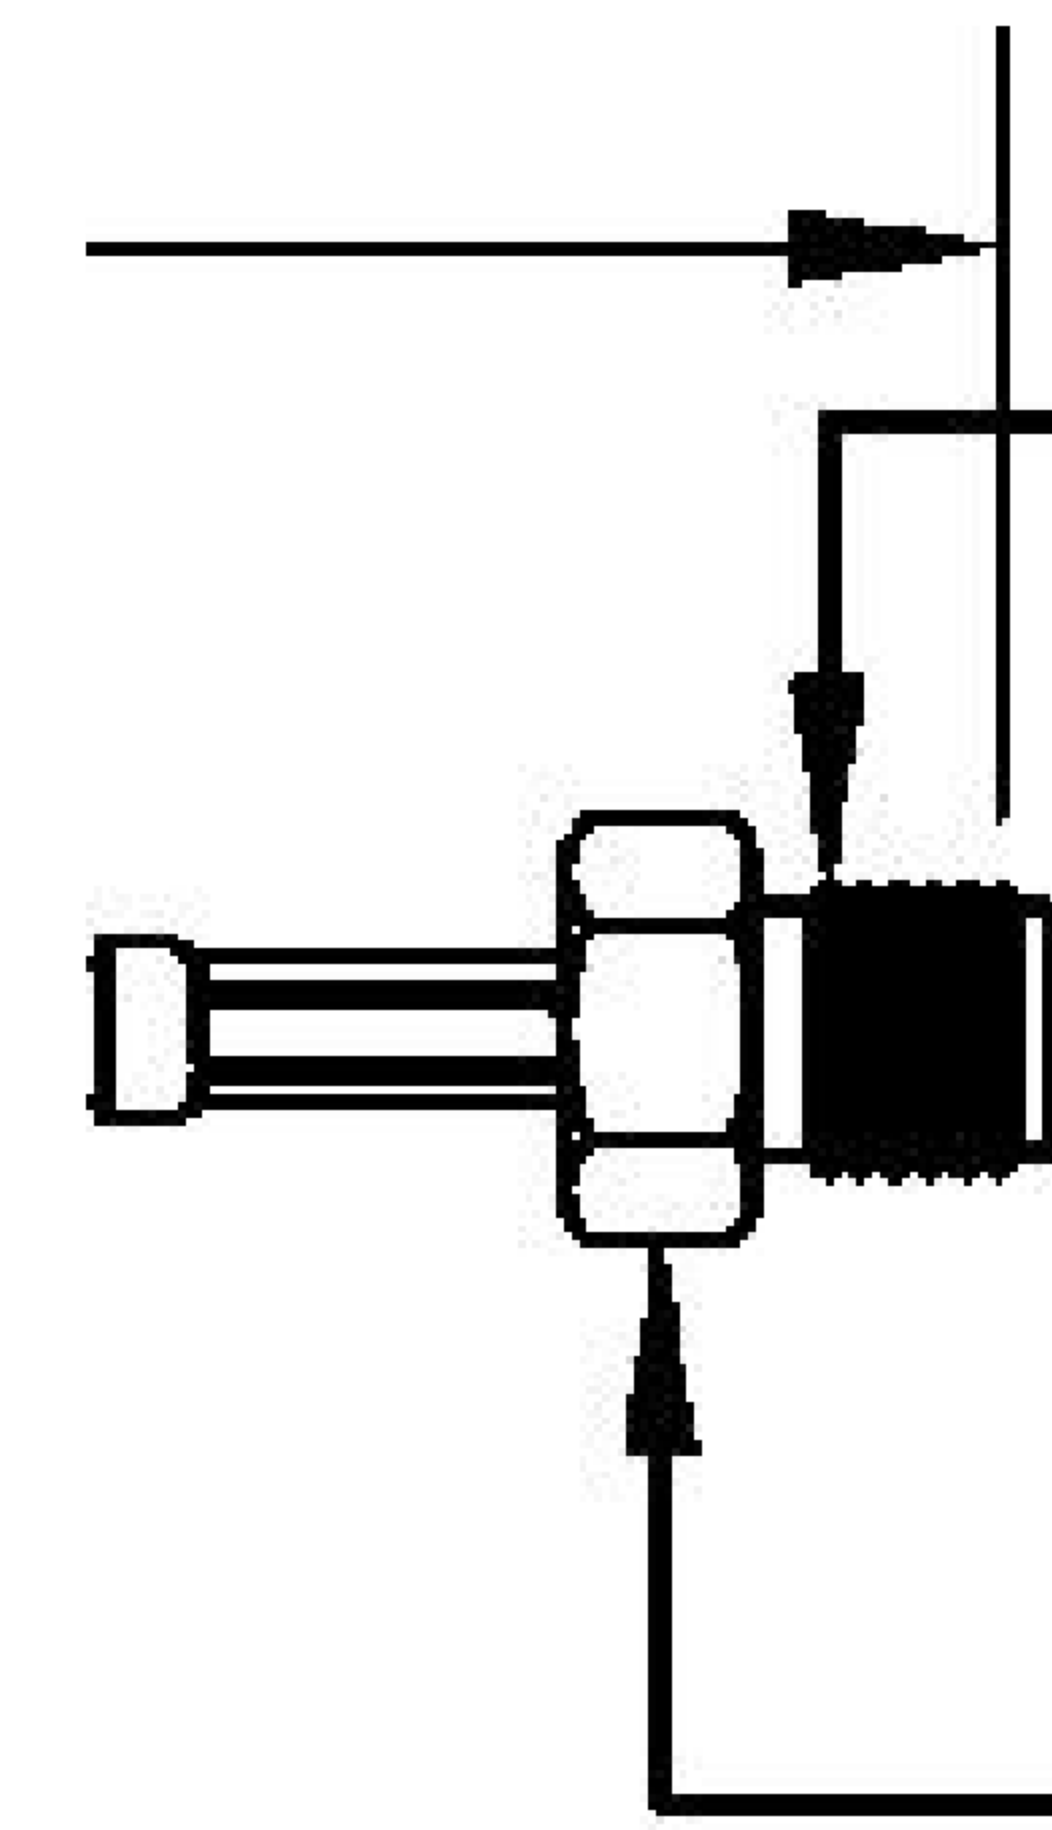

| COMPONENTS | IMPEDANCE |
|------------|-----------|
| FAKRA PLUG | 50 OHM |
| SMAFEMALE | 50 OHM |
| ET38414 | 50 OHM |
| | |

| Standard Lengths | |
|------------------|-------------------------|
| -12 | 12" |
| -24 | 24" |
| -36 | 36" |
| -48 | 48" |
| -60 | 60" |
| -XXX | Custom Length in Inches |
| | |

FAKRA PLUG

LENGTH MEASURED FROM CONTACT TO CONTACT

SMA

5/16 HEX

1/4-36 UNS-2A

8th Floor, Building 1, Yongfu Science and Technology Center Industrial Park, Nanzha District 5, Humen, 523900, Dongguan, Guangdong, China.

Website: www.ebeestock.com

Email: sales@ebeestock.com

COAXIAL & FIBER OPTICS

| | | | |
|---|---------|------|---|
| DWG TITLE | ET22548 | DES_ | sma-female-to-water-blue-fakra-plug-cable-12-inch-length-using-rg316-coax-0022545 |
| SIZE A FSCM NO. 53919 CAD FILE 073102 SCALE N/A | | | 127 |